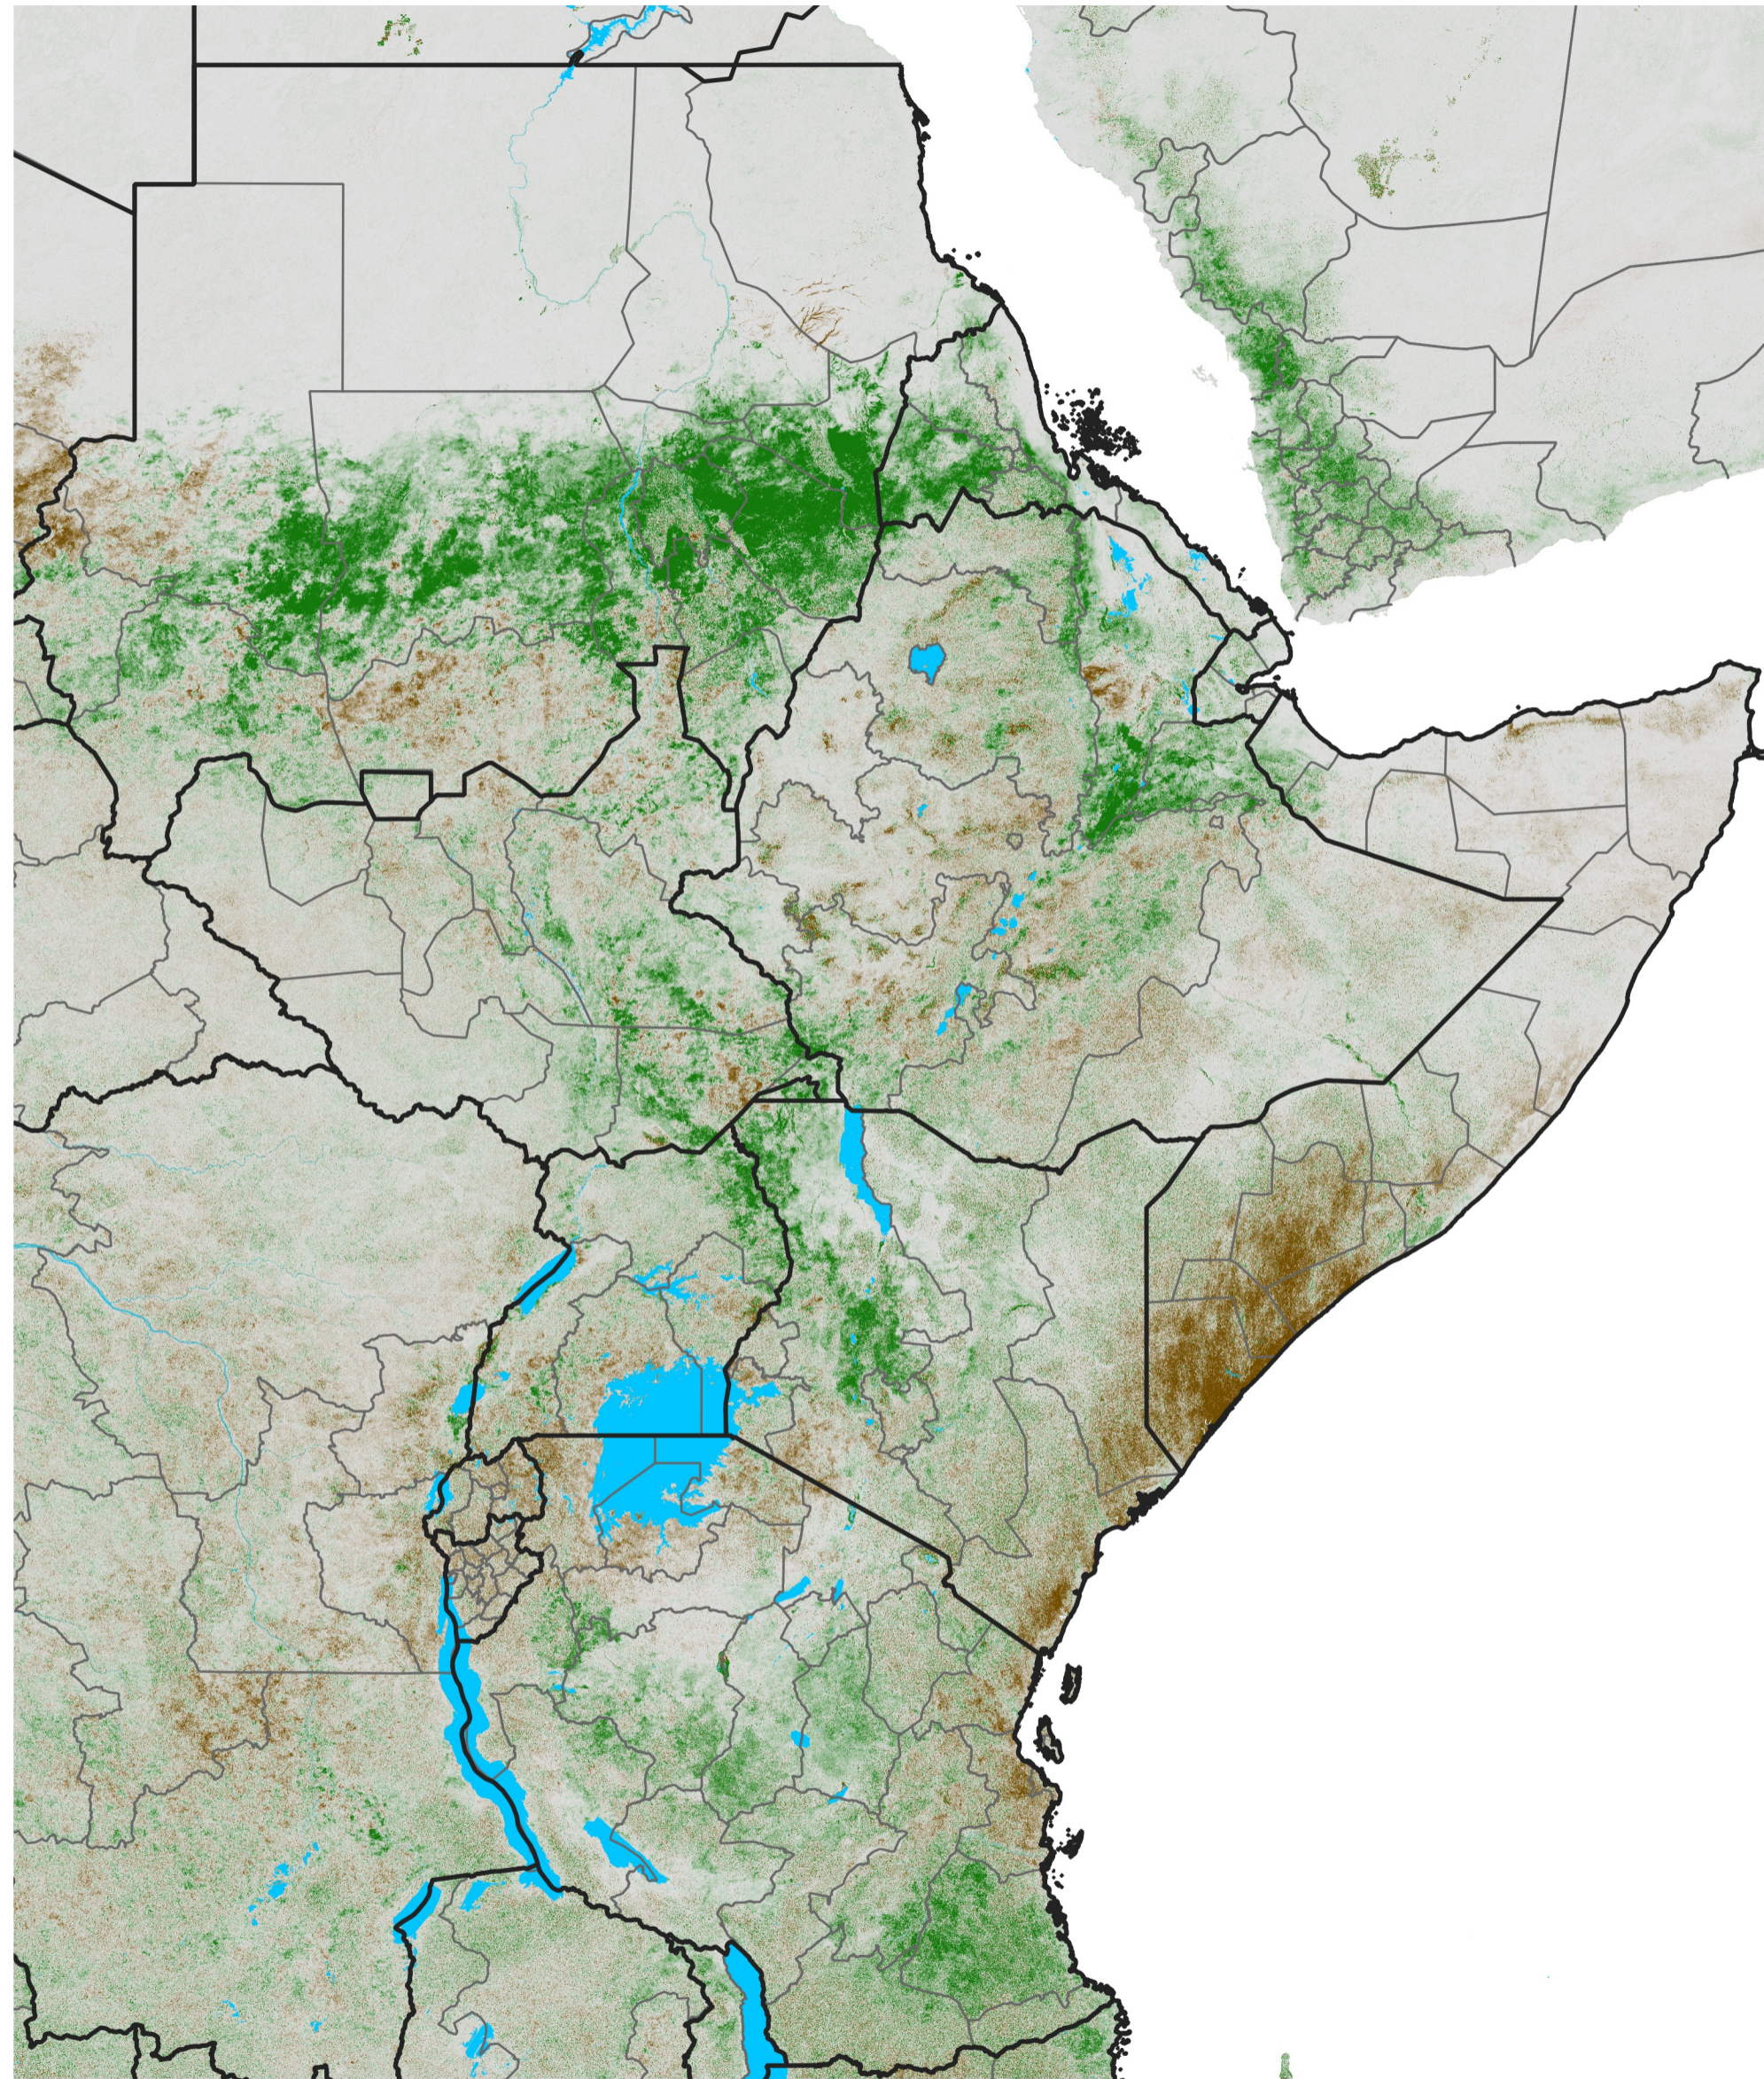

East Africa NDVI Difference

2016 minus 2015

Period 50 / Sep 01 - 10, 2016

NDVI Difference

< -0.3 -0.2 -0.1 -0.05 0.05 0.1 0.2 >0.3

Negative

No Difference

Positive