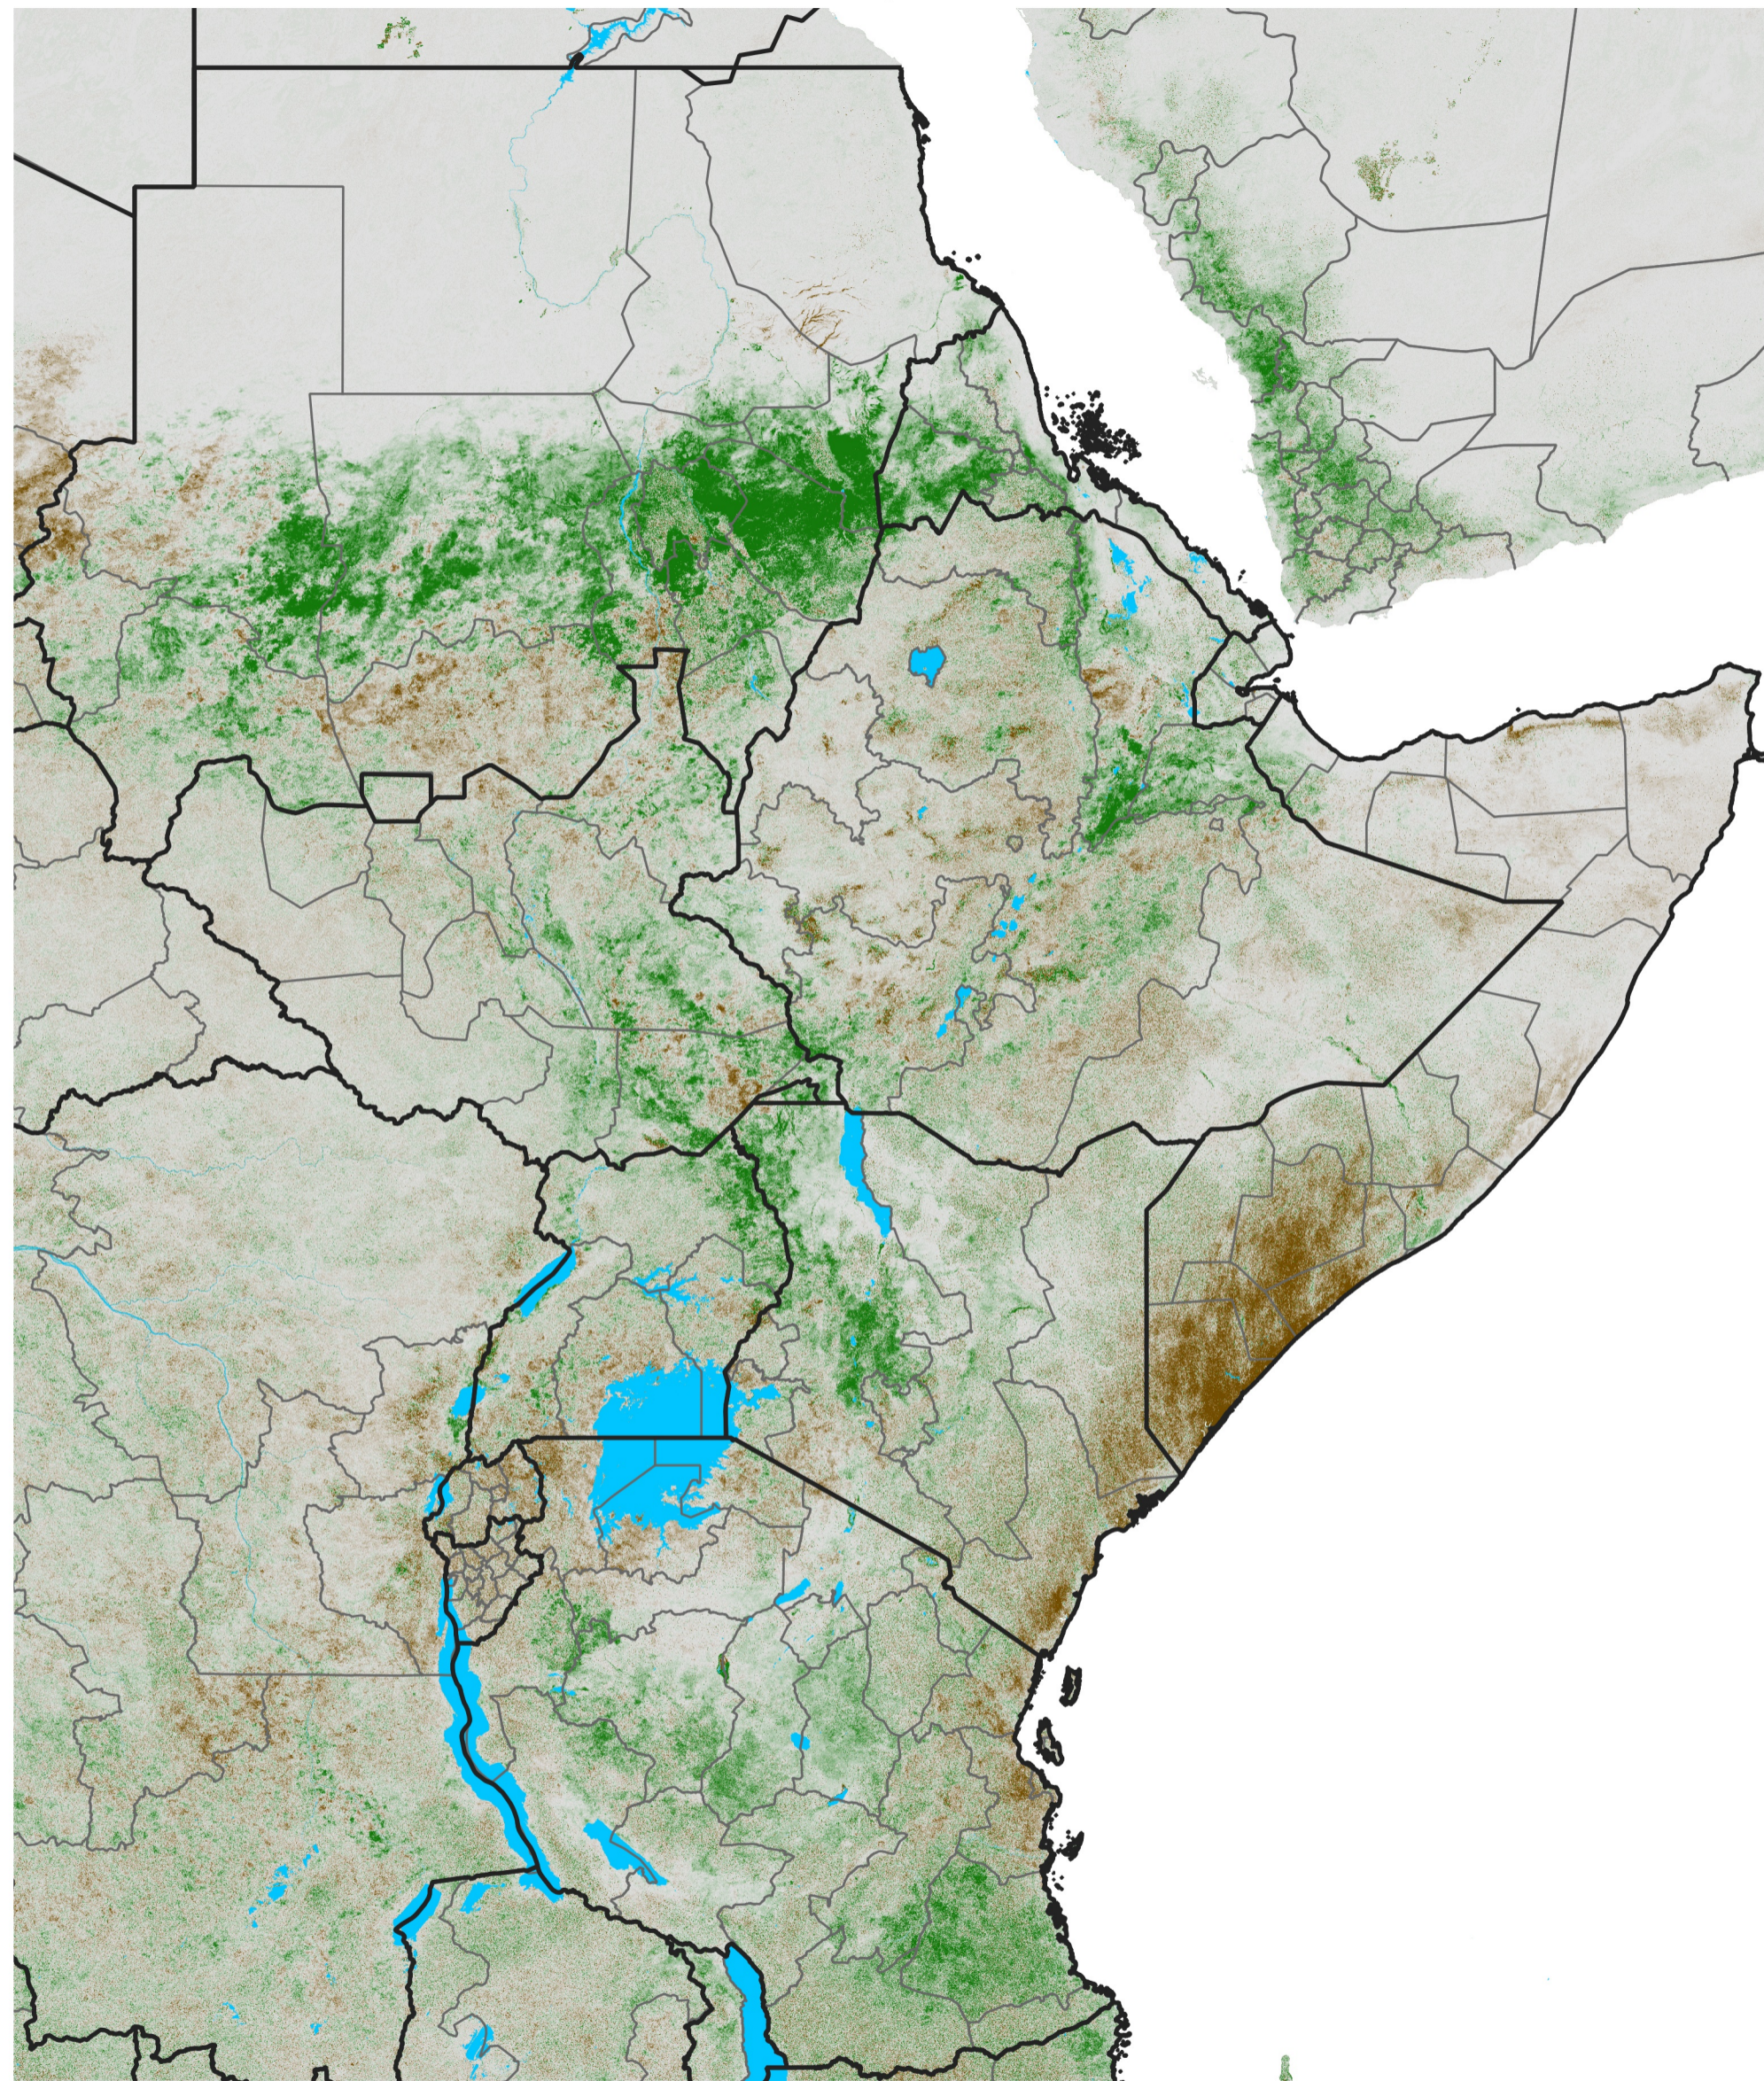

# East Africa NDVI Difference

2016 minus 2015

Period 51 / Sep 06 - 15, 2016

## NDVI Difference

< -0.3   -0.2   -0.1   -0.05   0.05   0.1   0.2   >0.3

Negative

No Difference

Positive