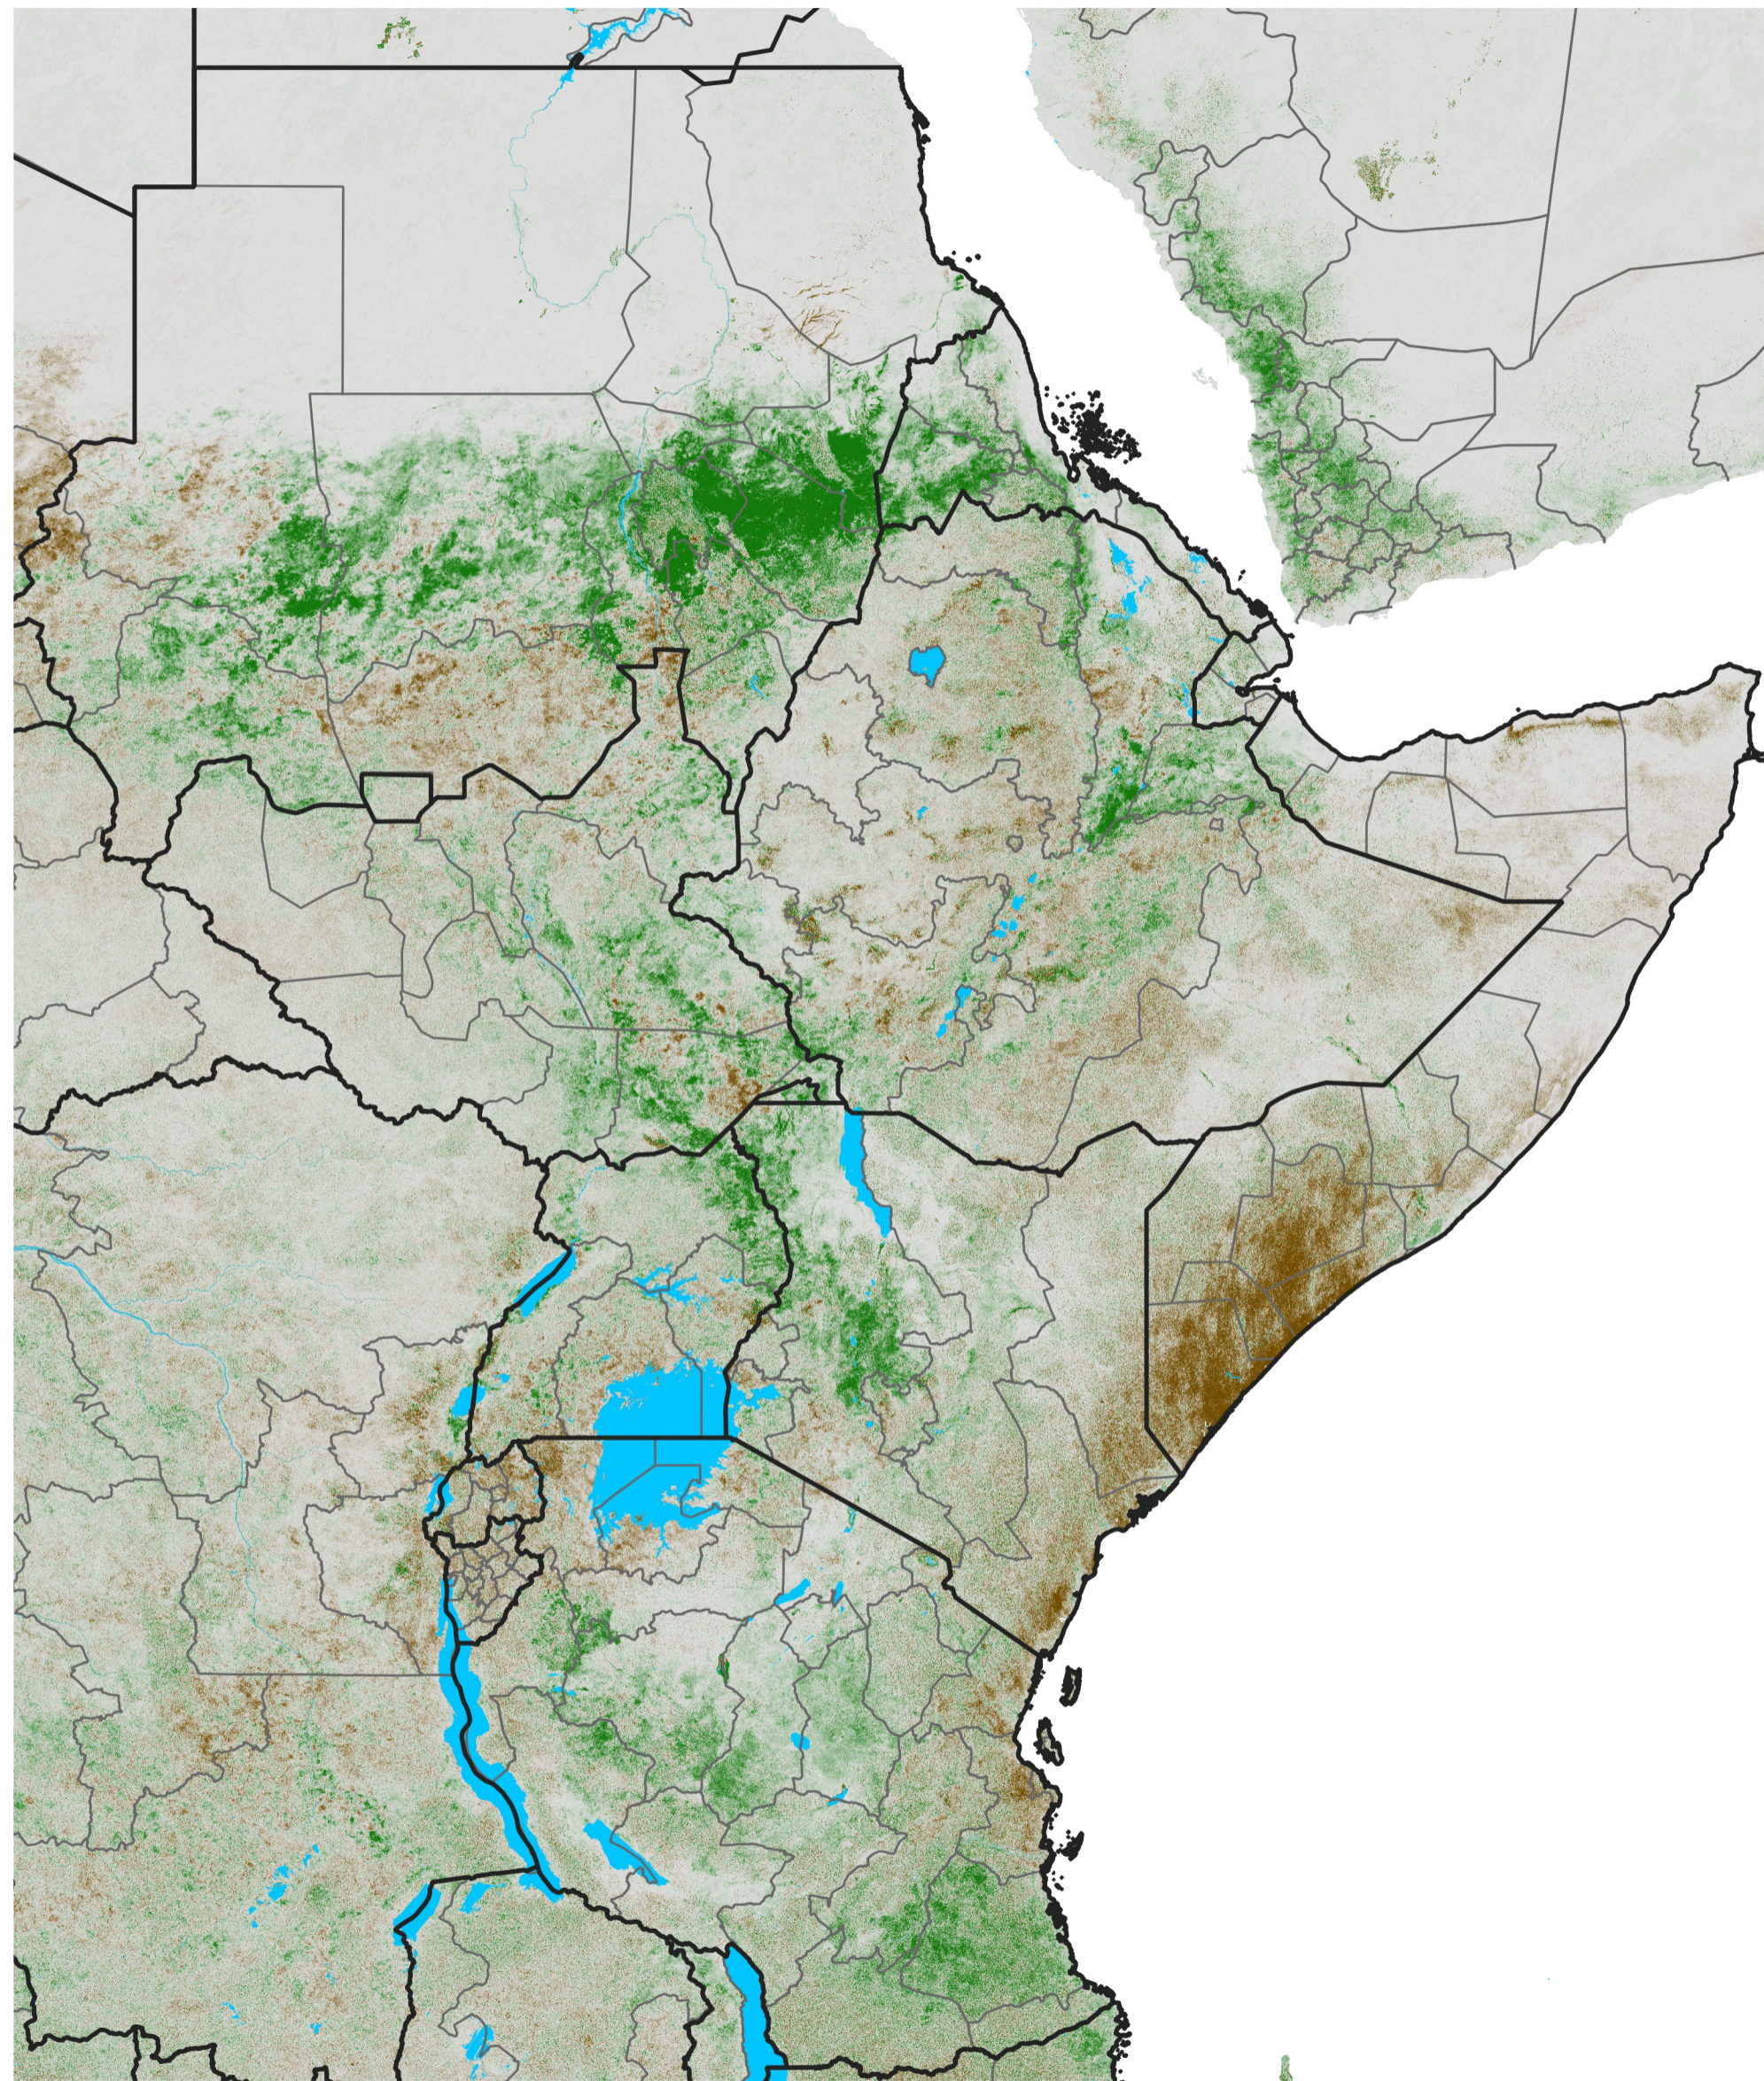

East Africa NDVI Difference

2016 minus 2015

Period 52 / Sep 11 - 20, 2016

NDVI Difference

< -0.3 -0.2 -0.1 -0.05 0.05 0.1 0.2 >0.3

Negative

No Difference

Positive