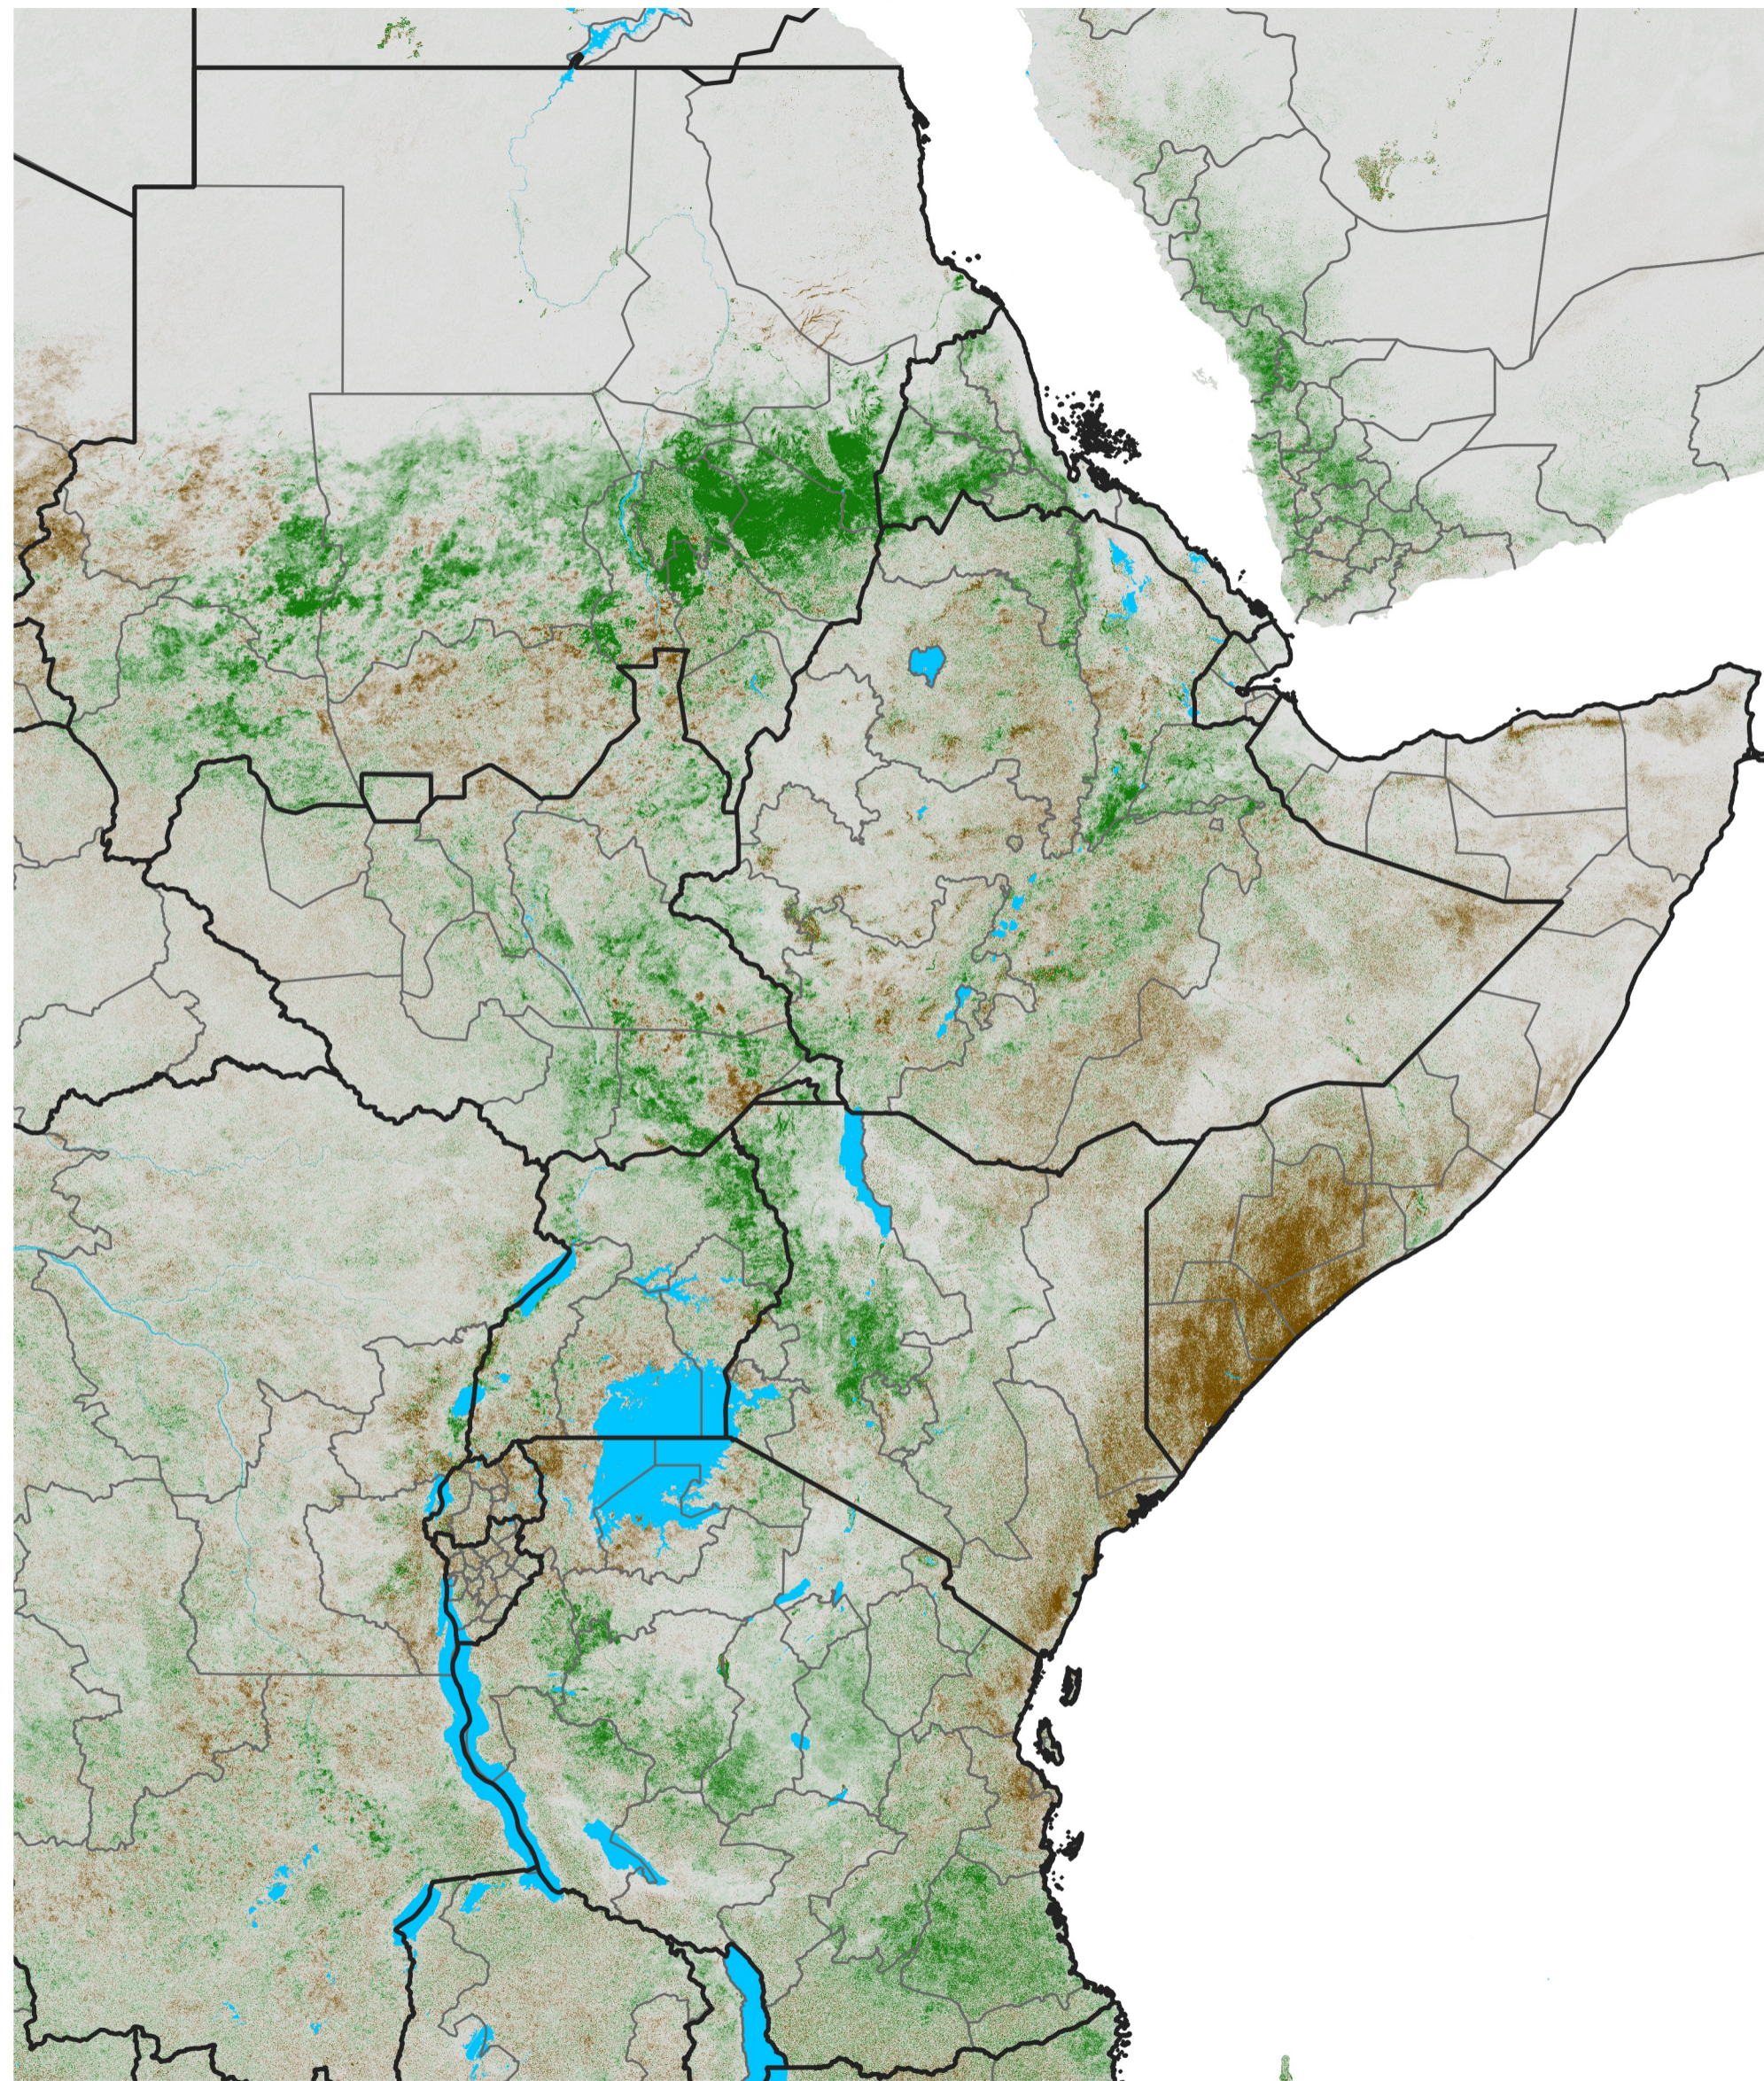

East Africa NDVI Difference

2016 minus 2015

Period 53 / Sep 16 - 25, 2016

NDVI Difference

< -0.3 -0.2 -0.1 -0.05 0.05 0.1 0.2 >0.3

Negative

No Difference

Positive