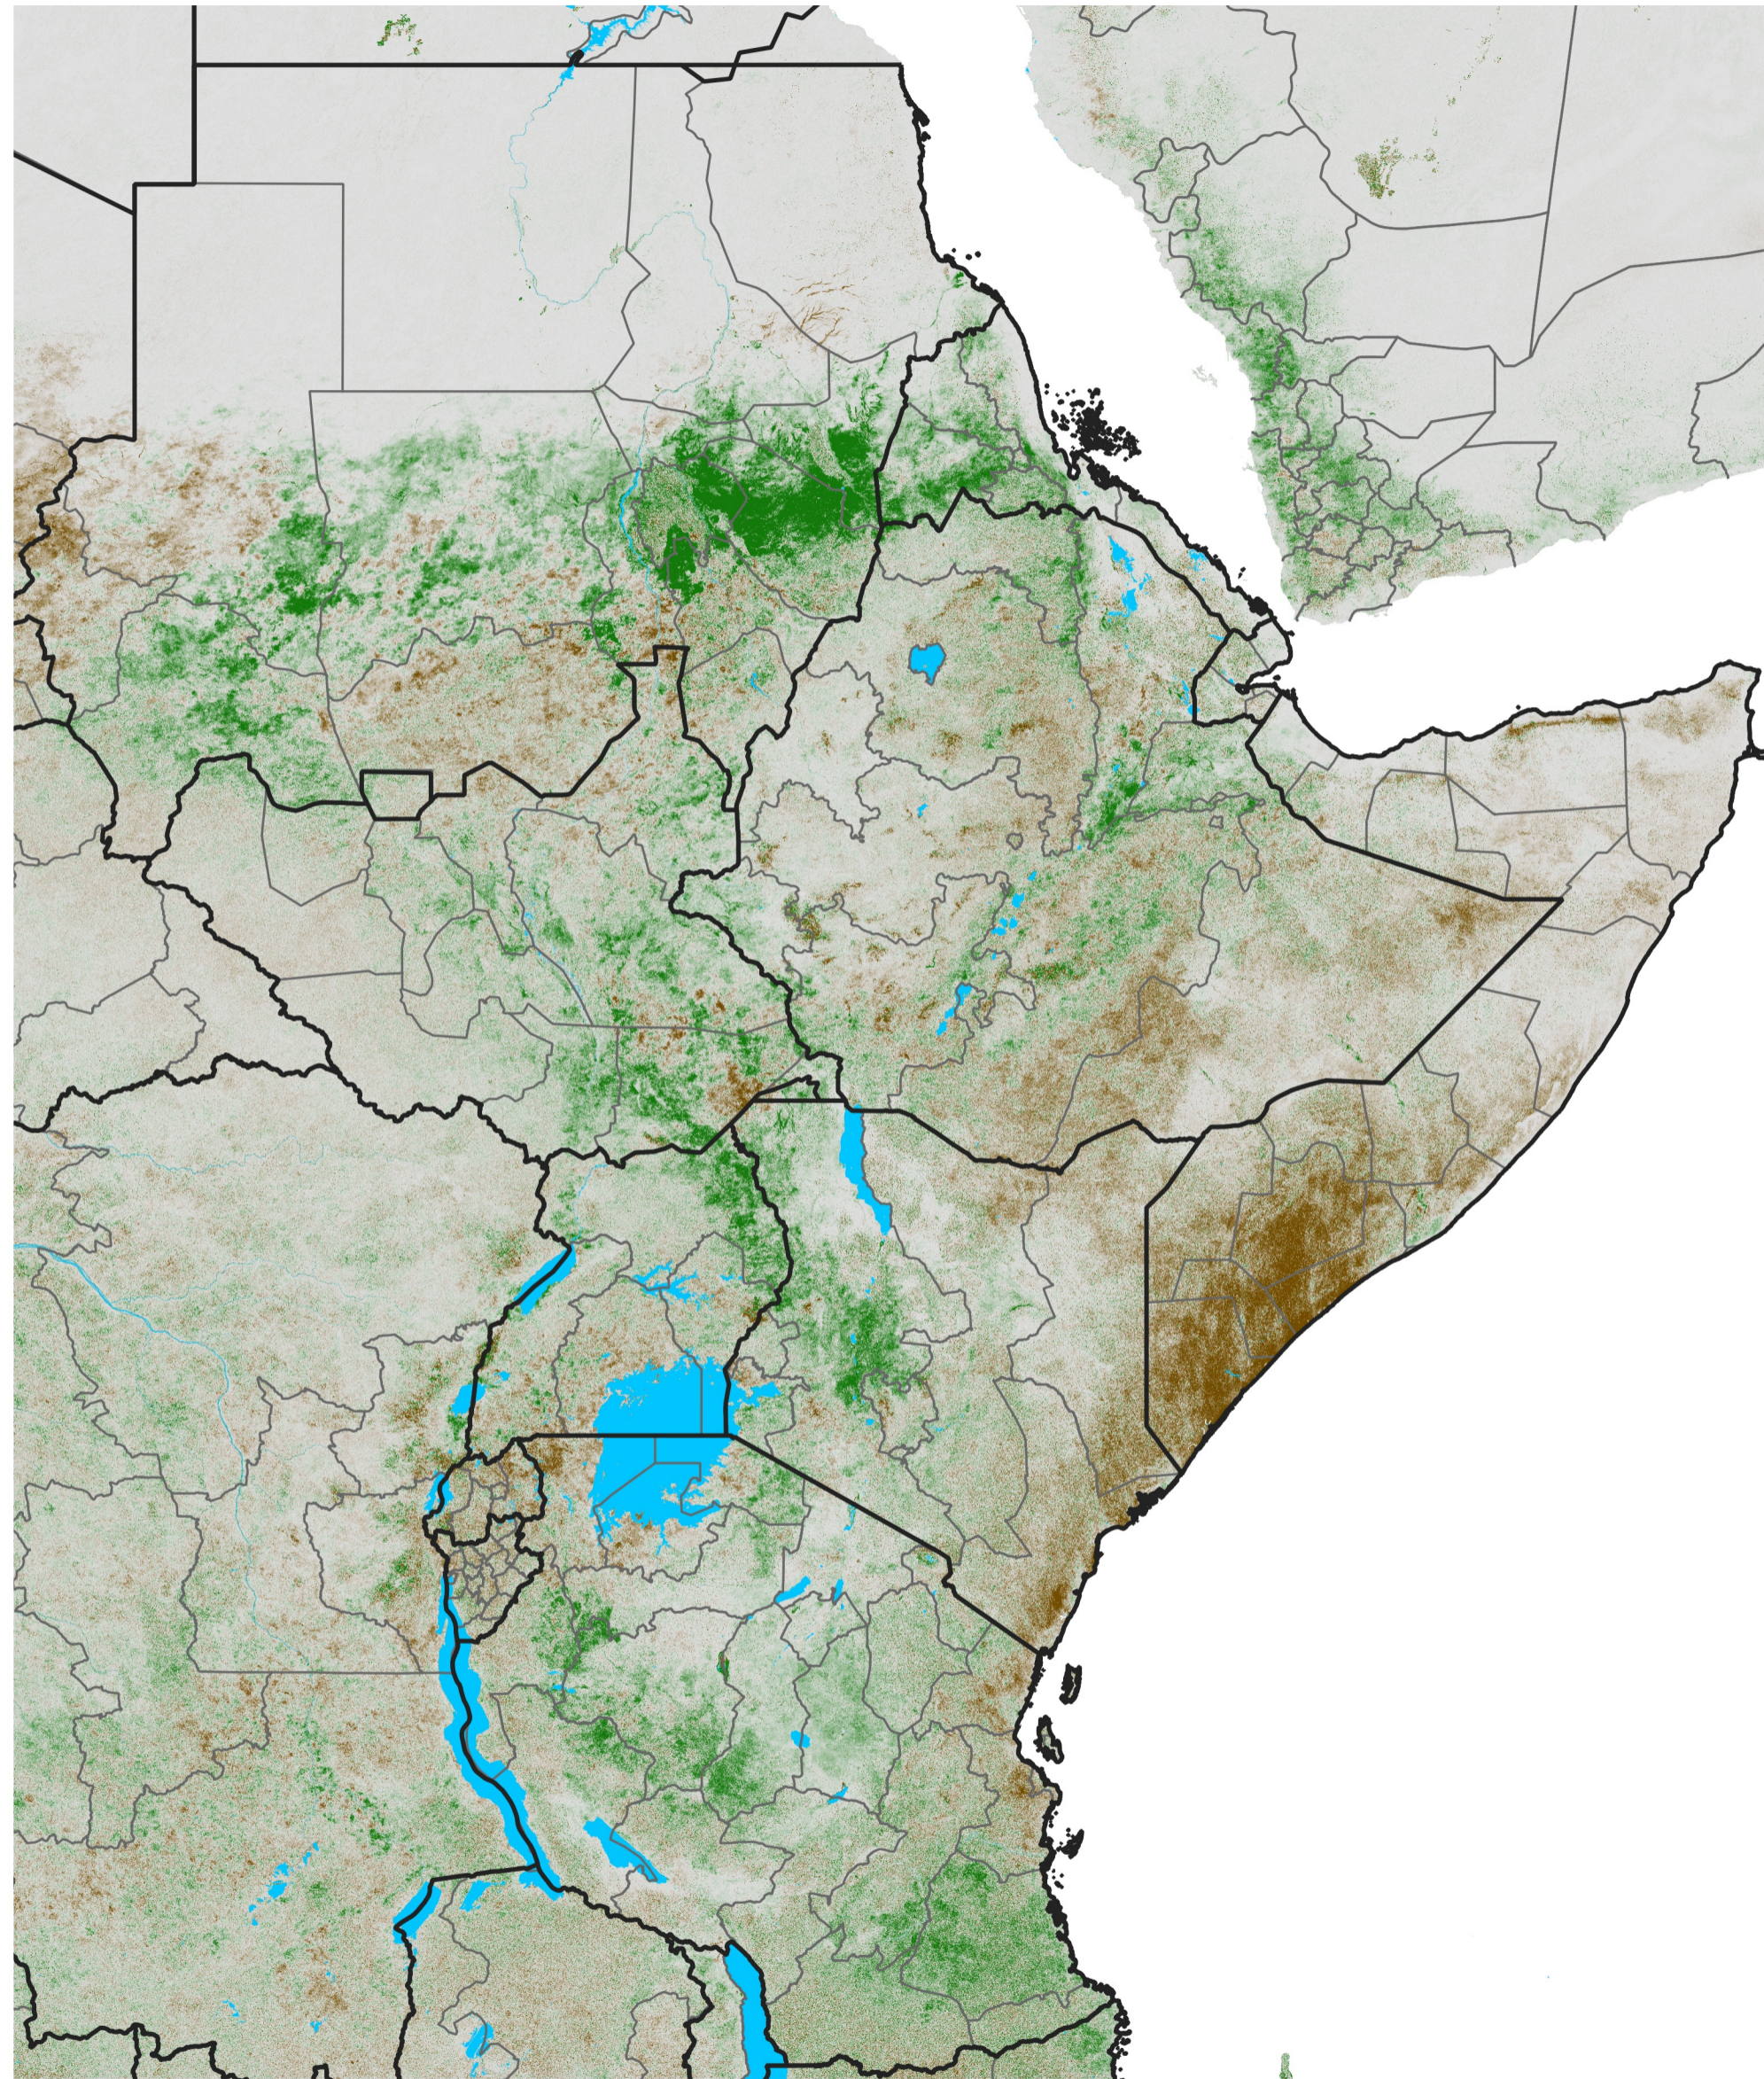

East Africa NDVI Difference

2016 minus 2015

Period 54 / Sep 21 - 30, 2016

NDVI Difference

< -0.3 -0.2 -0.1 -0.05 0.05 0.1 0.2 >0.3

Negative

No Difference

Positive