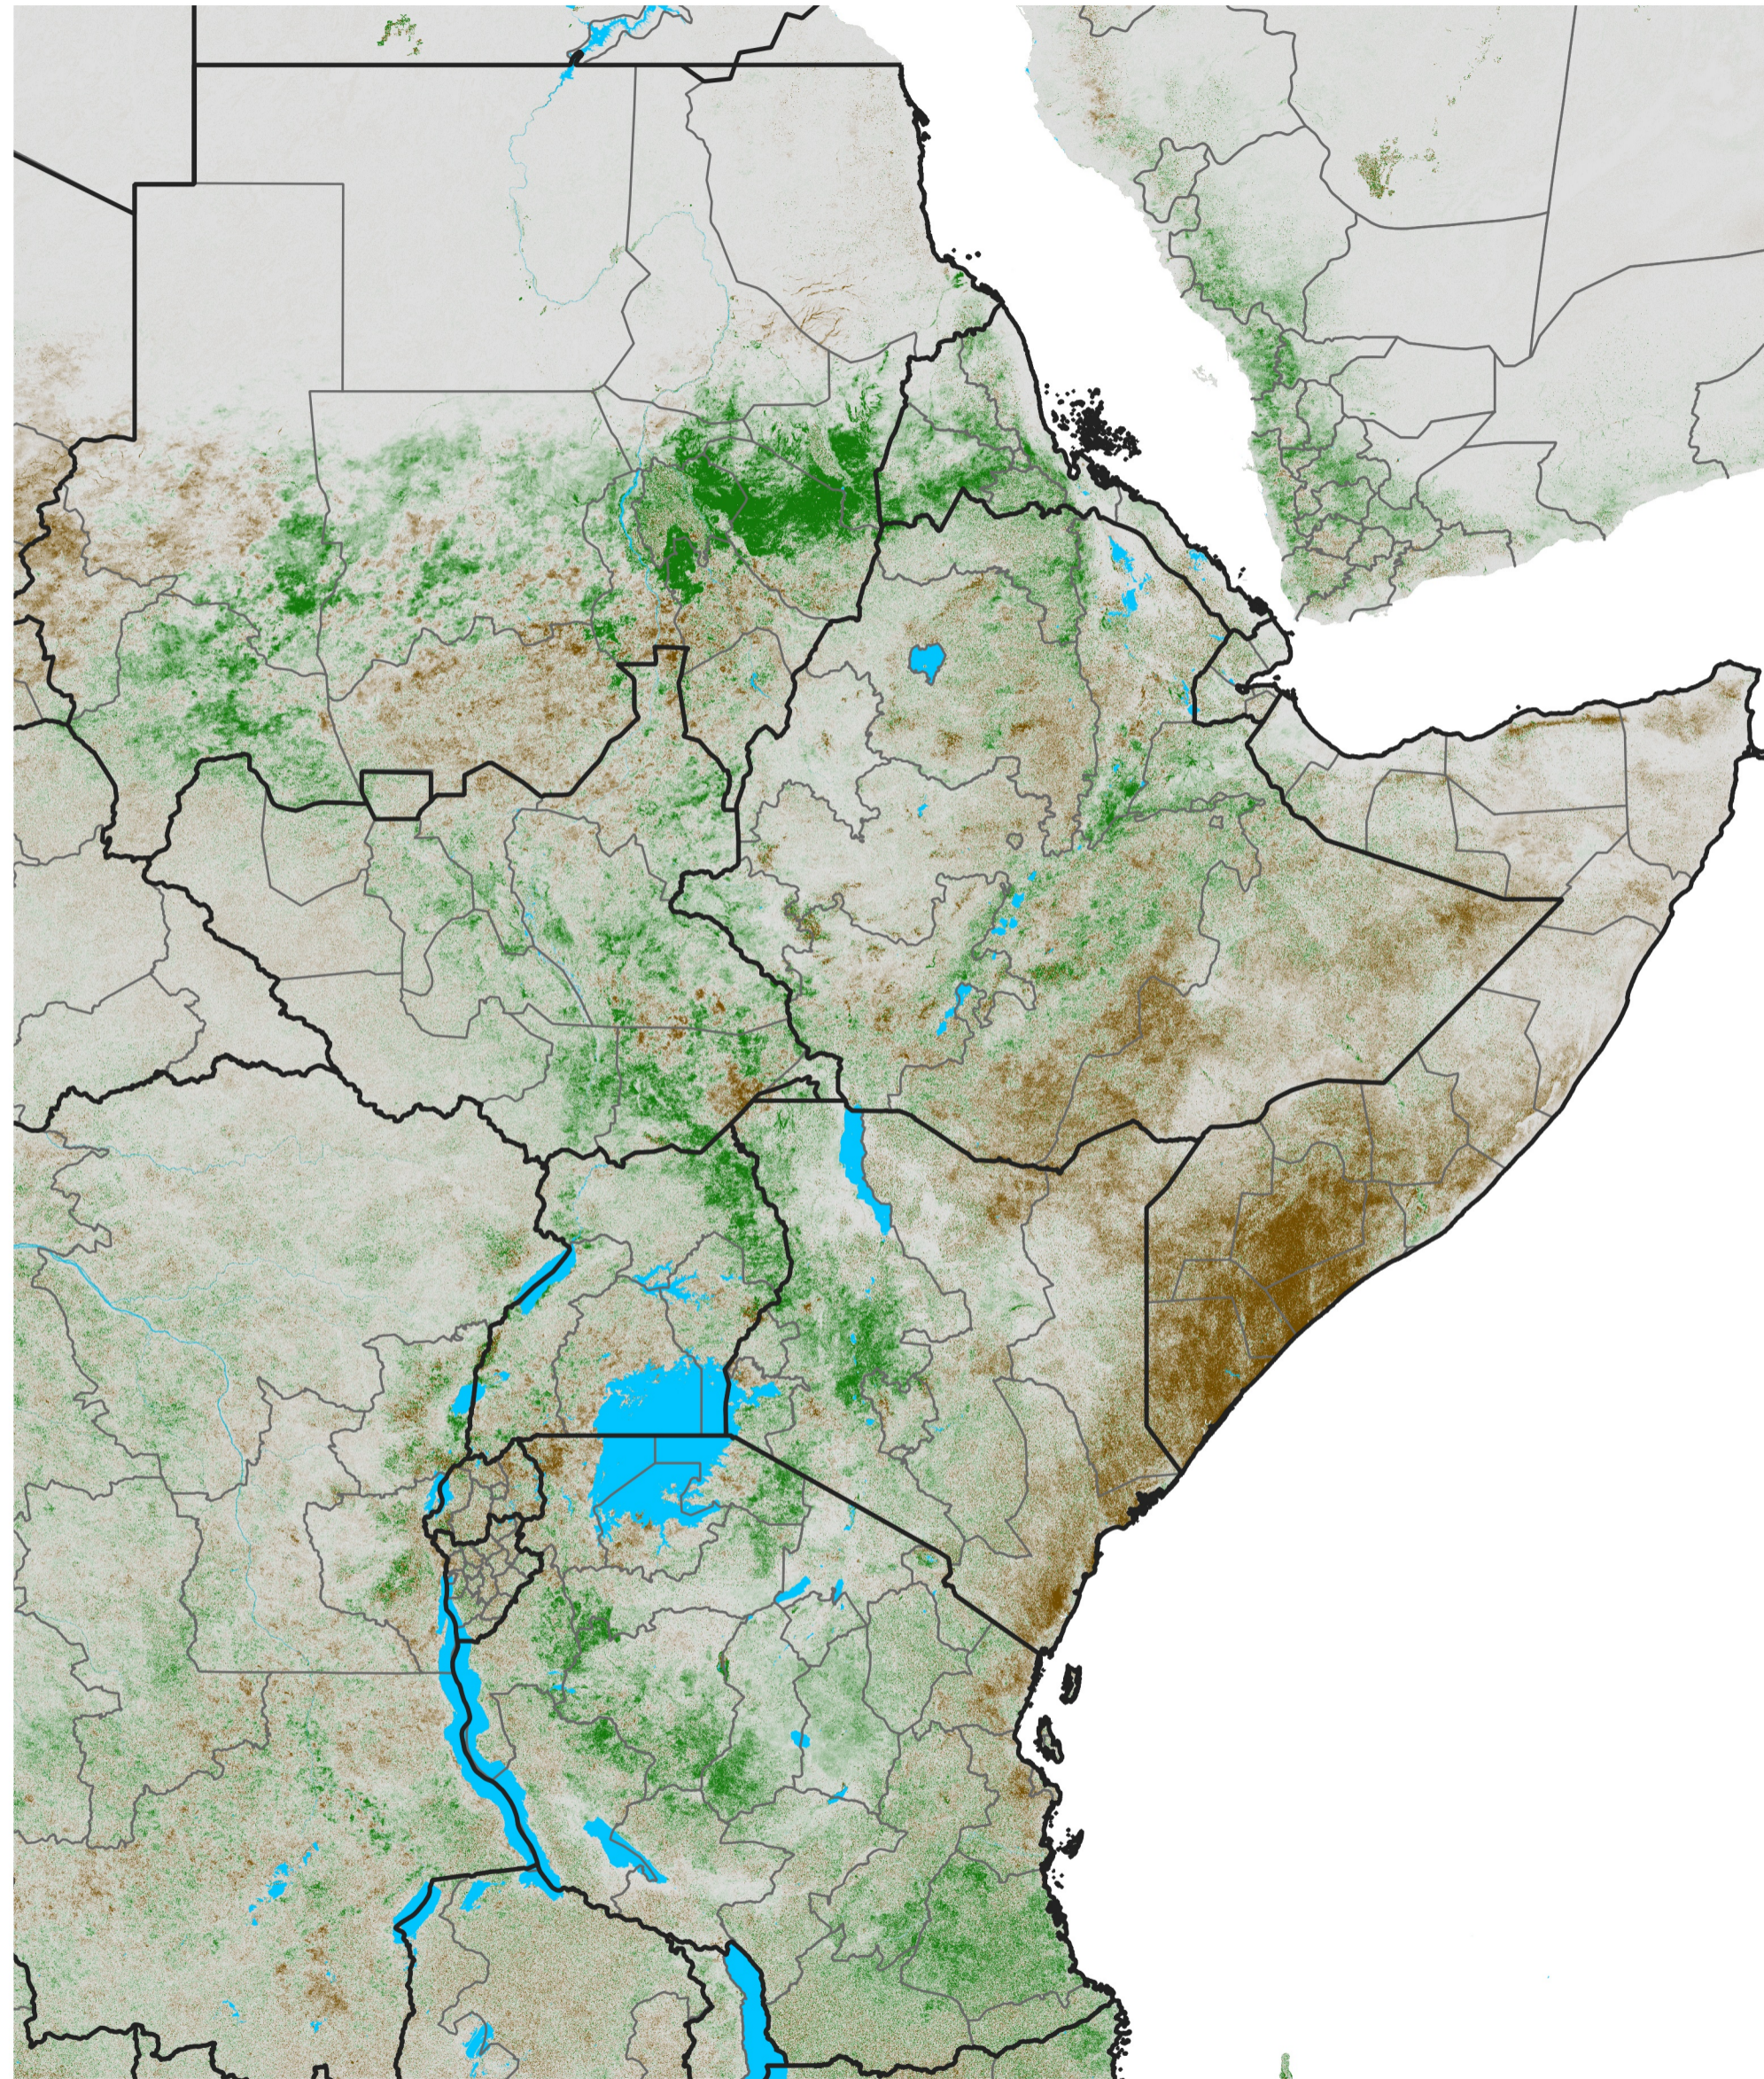

East Africa NDVI Difference

2016 minus 2015

Period 55 / Sep 26 - Oct 05, 2016

NDVI Difference

< -0.3 -0.2 -0.1 -0.05 0.05 0.1 0.2 >0.3

Negative

No Difference

Positive