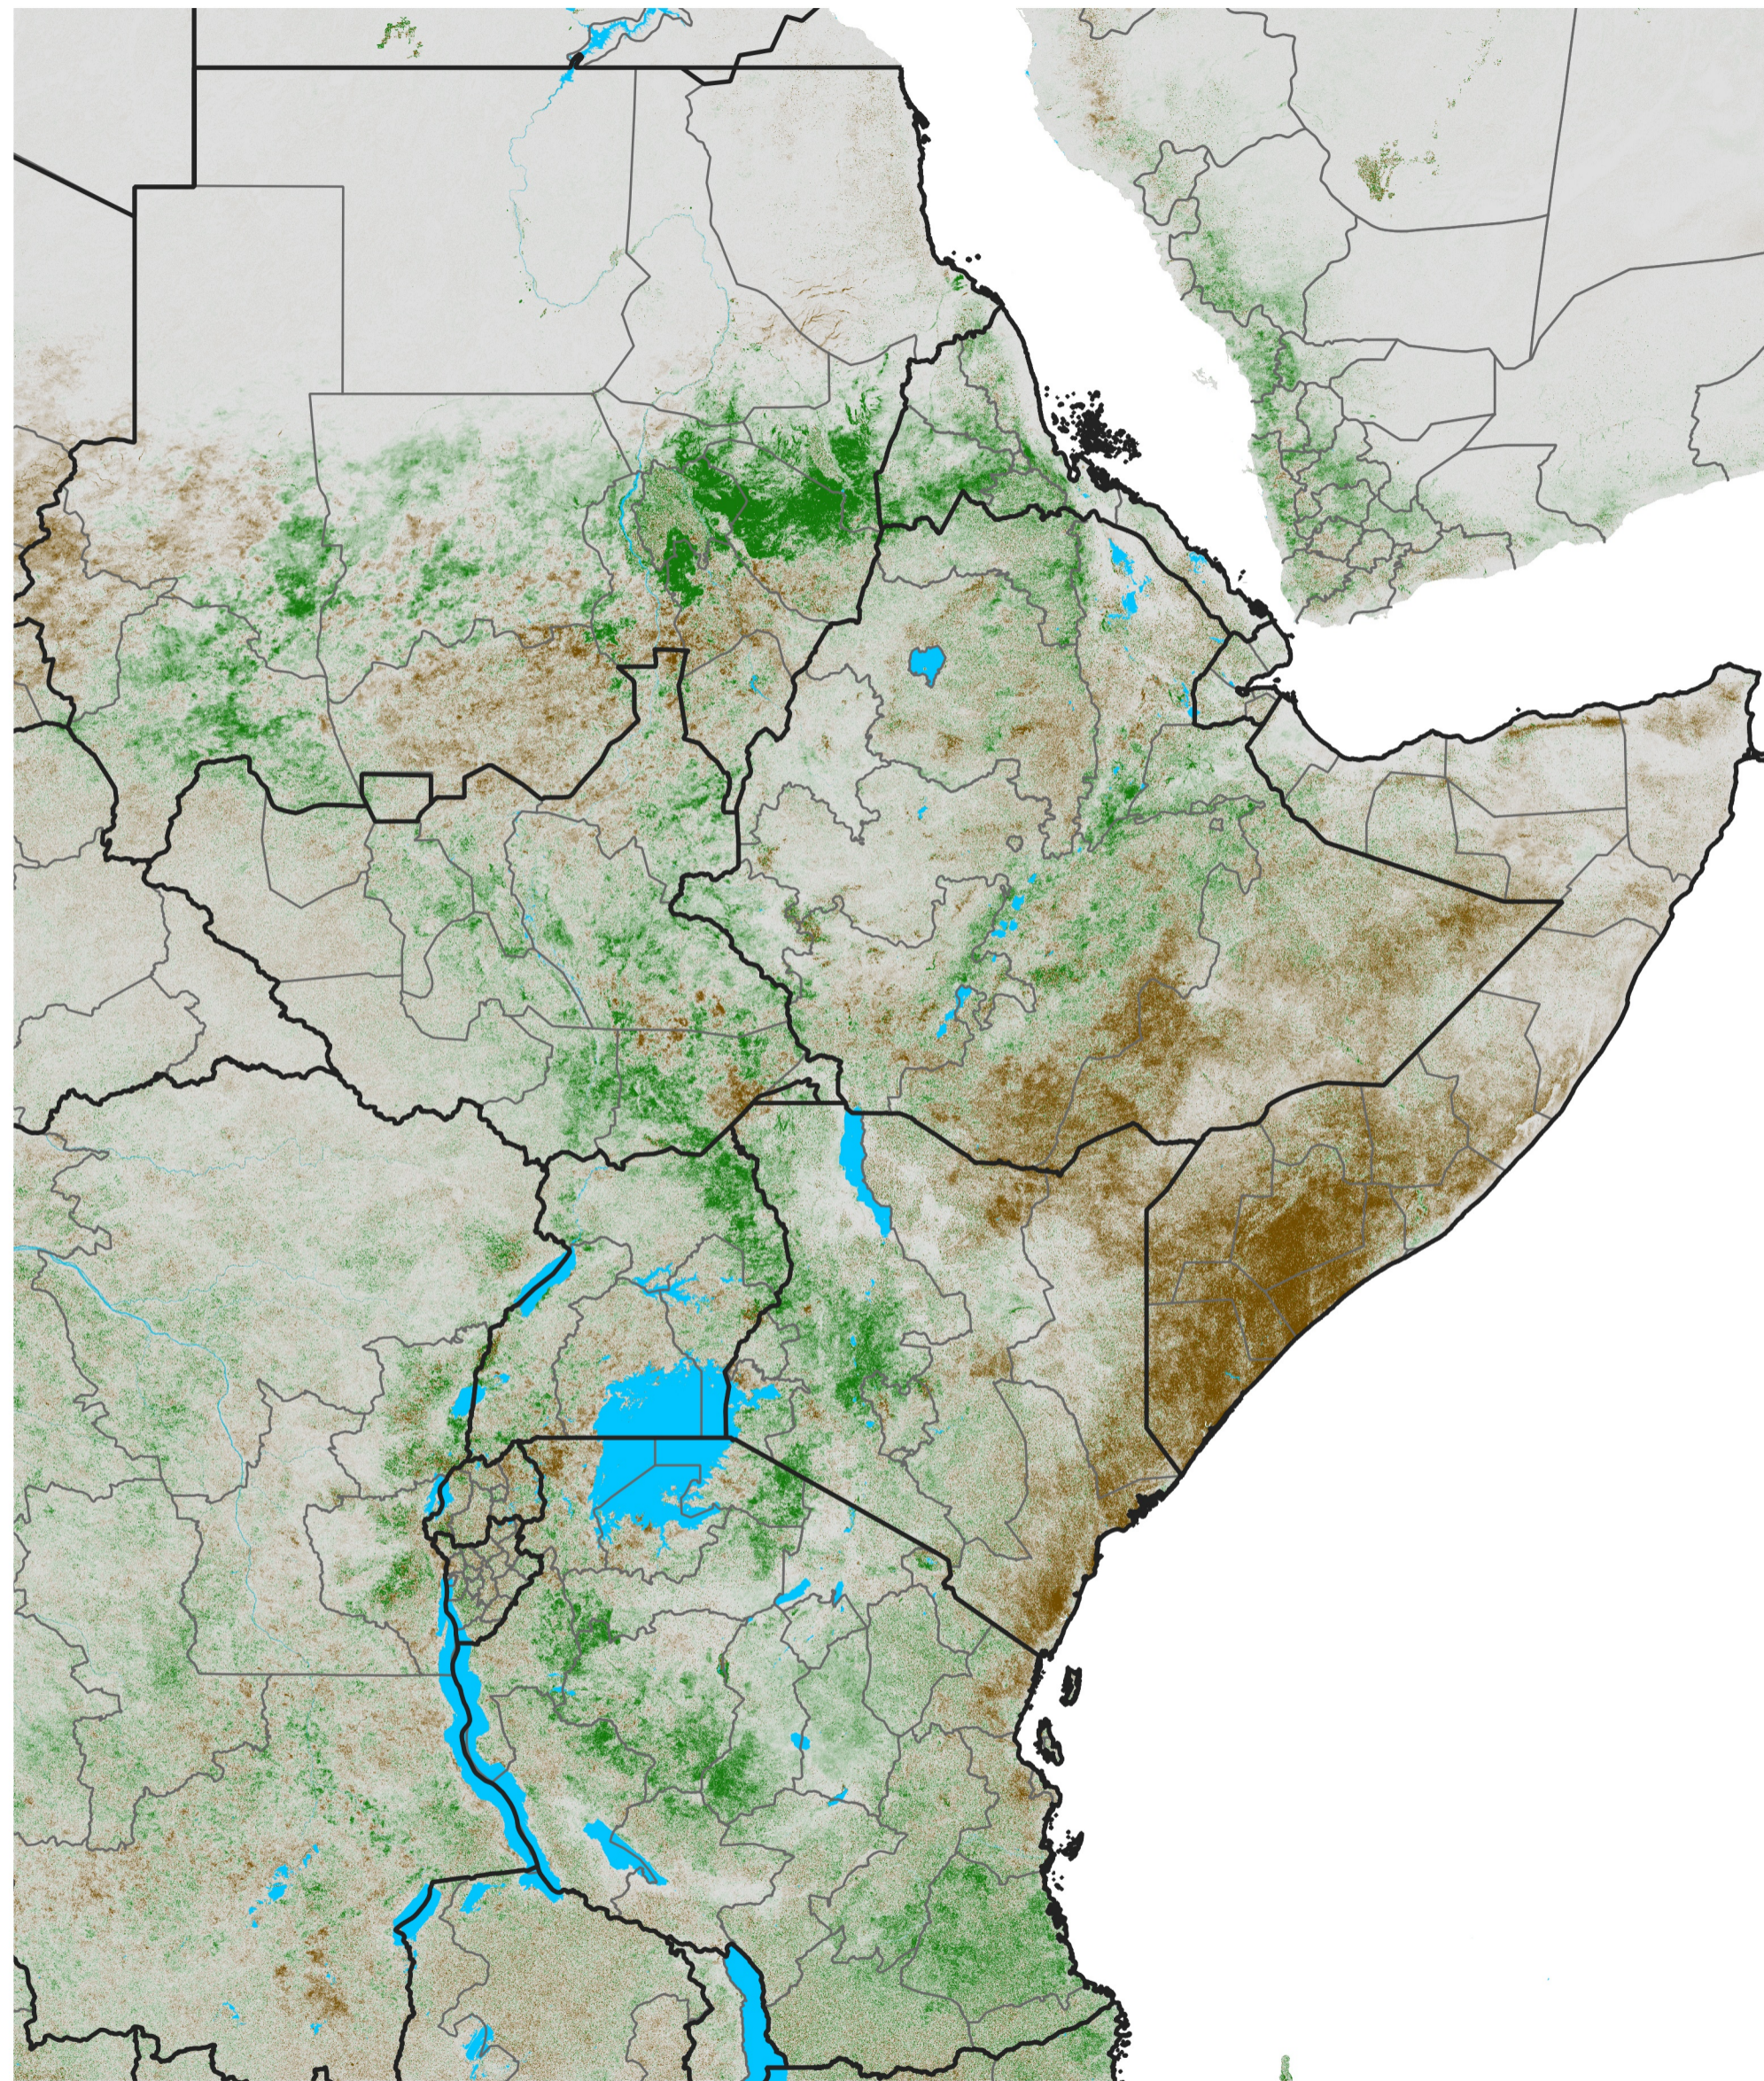

East Africa NDVI Difference

2016 minus 2015

Period 56 / Oct 01 - 10, 2016

NDVI Difference

< -0.3 -0.2 -0.1 -0.05 0.05 0.1 0.2 >0.3

Negative

No Difference

Positive