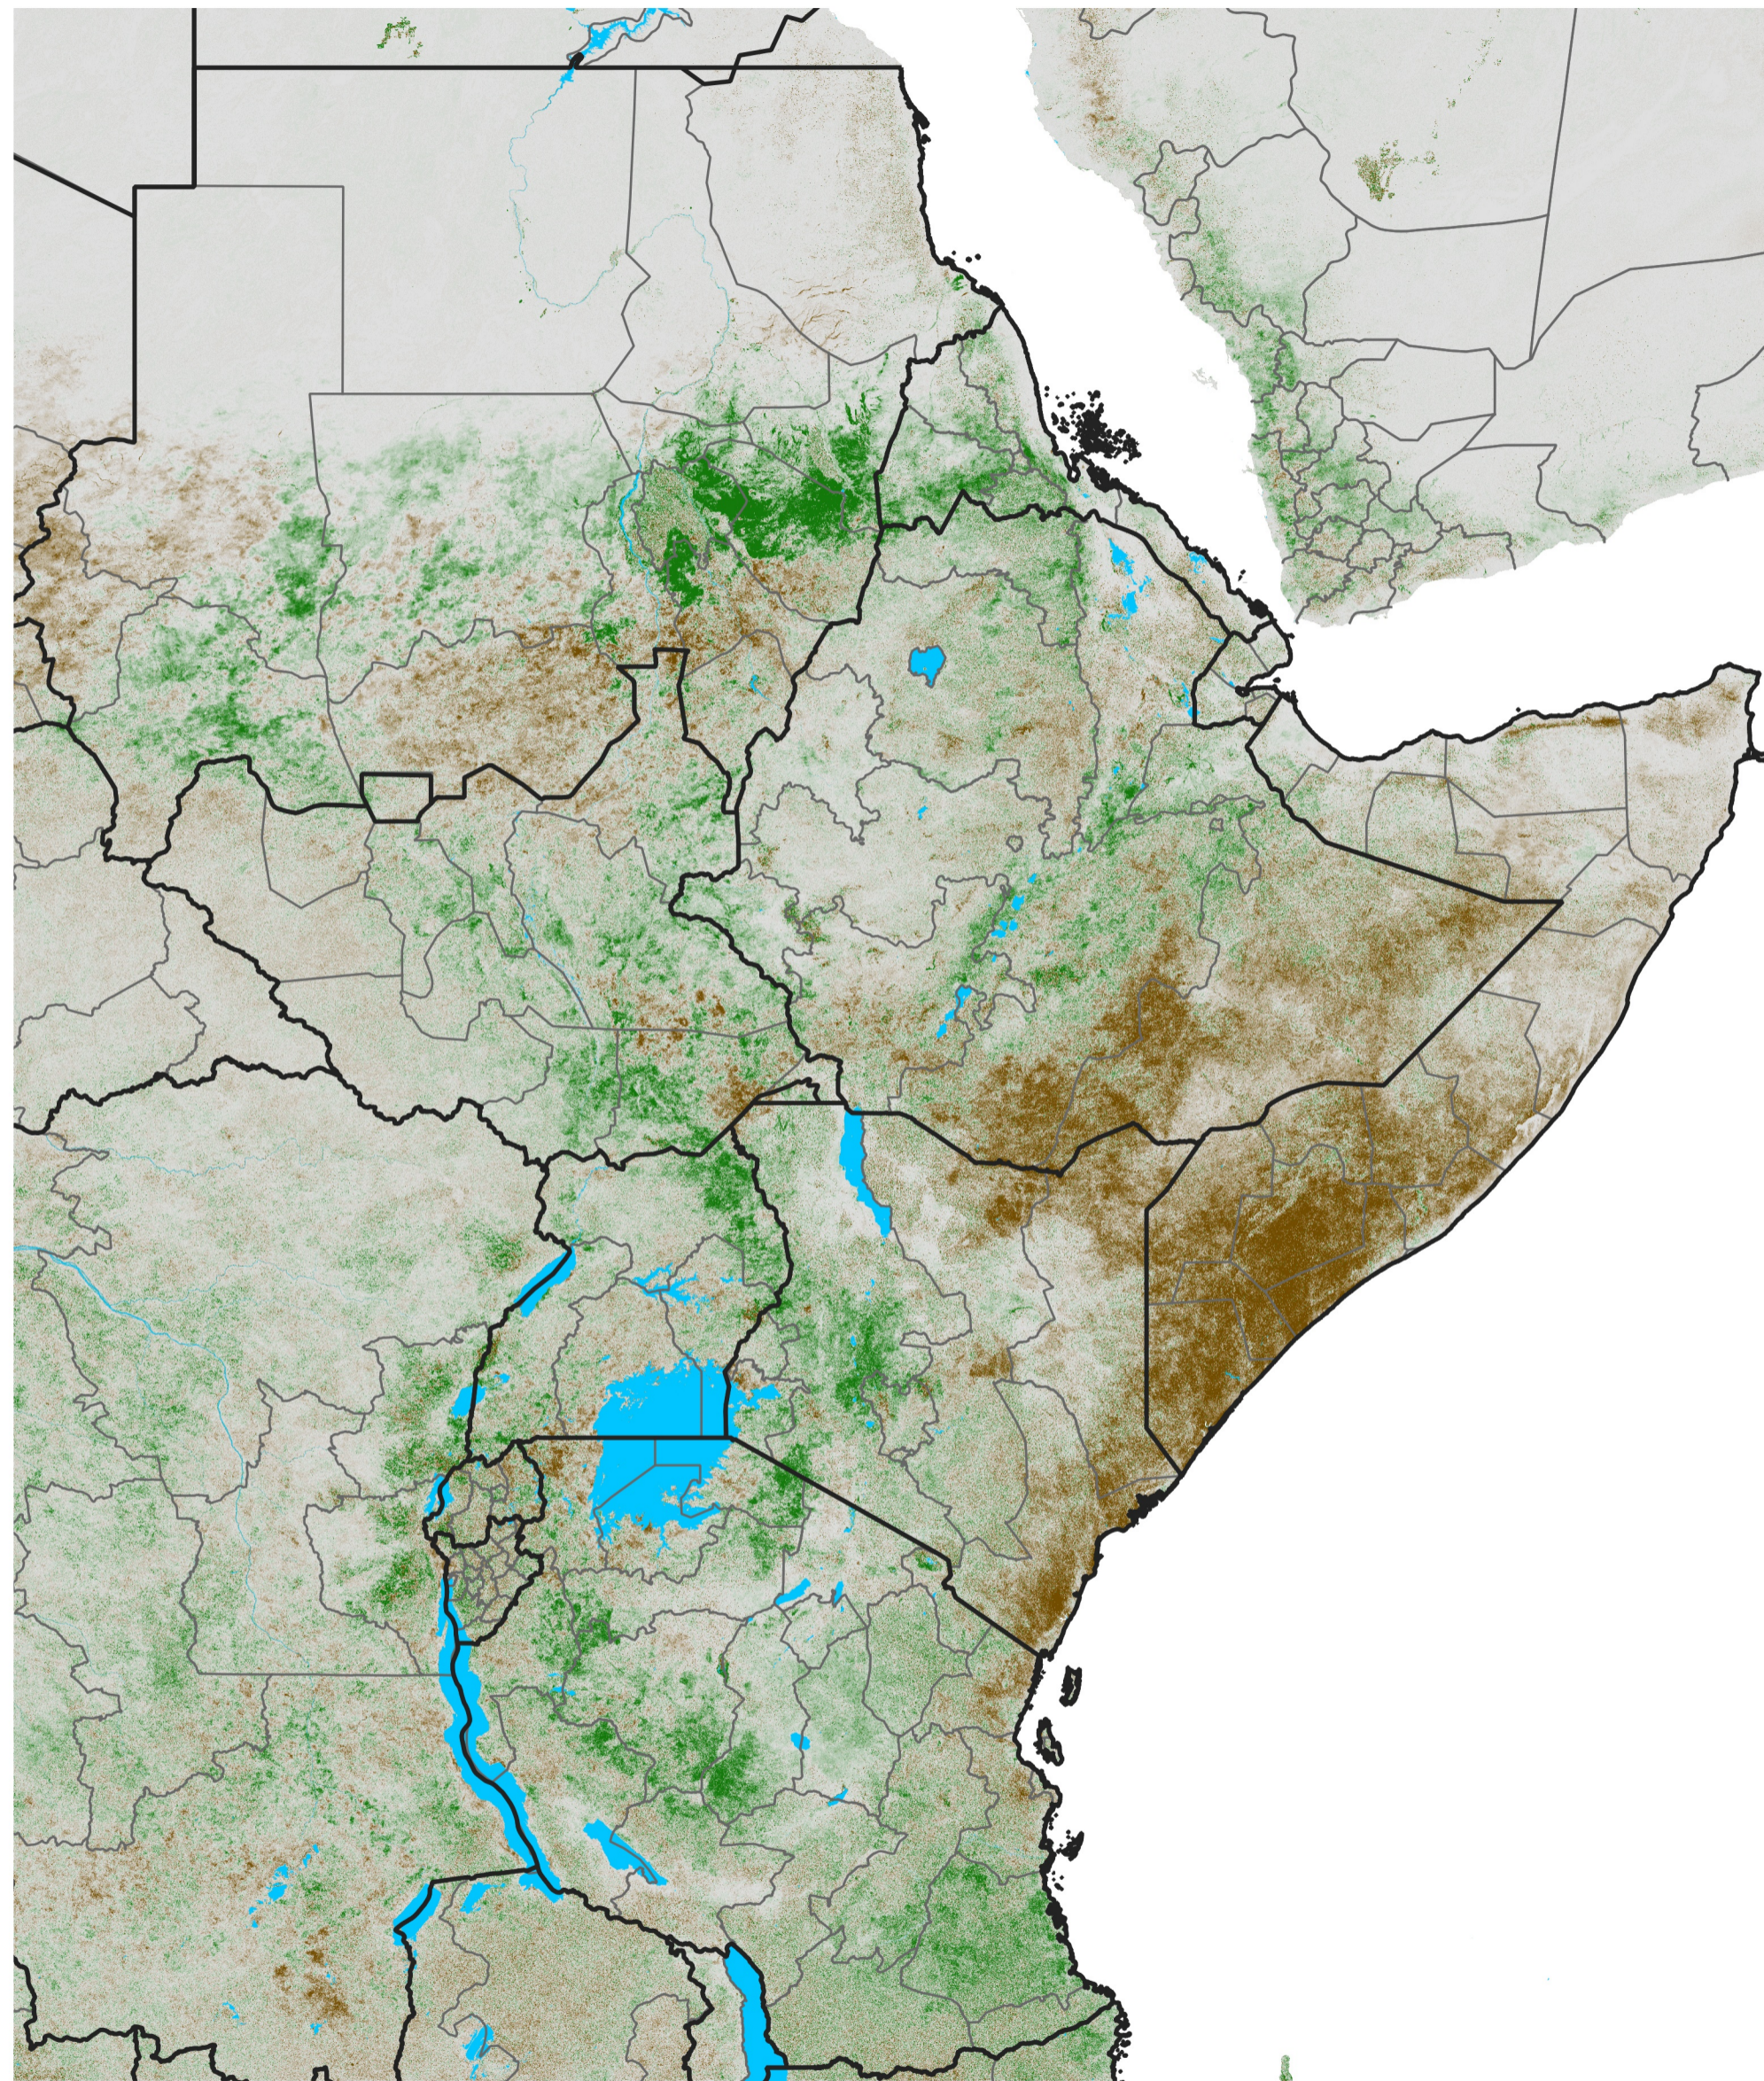

East Africa NDVI Difference

2016 minus 2015

Period 57 / Oct 06 - 15, 2016

NDVI Difference

< -0.3 -0.2 -0.1 -0.05 0.05 0.1 0.2 >0.3

Negative

No Difference

Positive