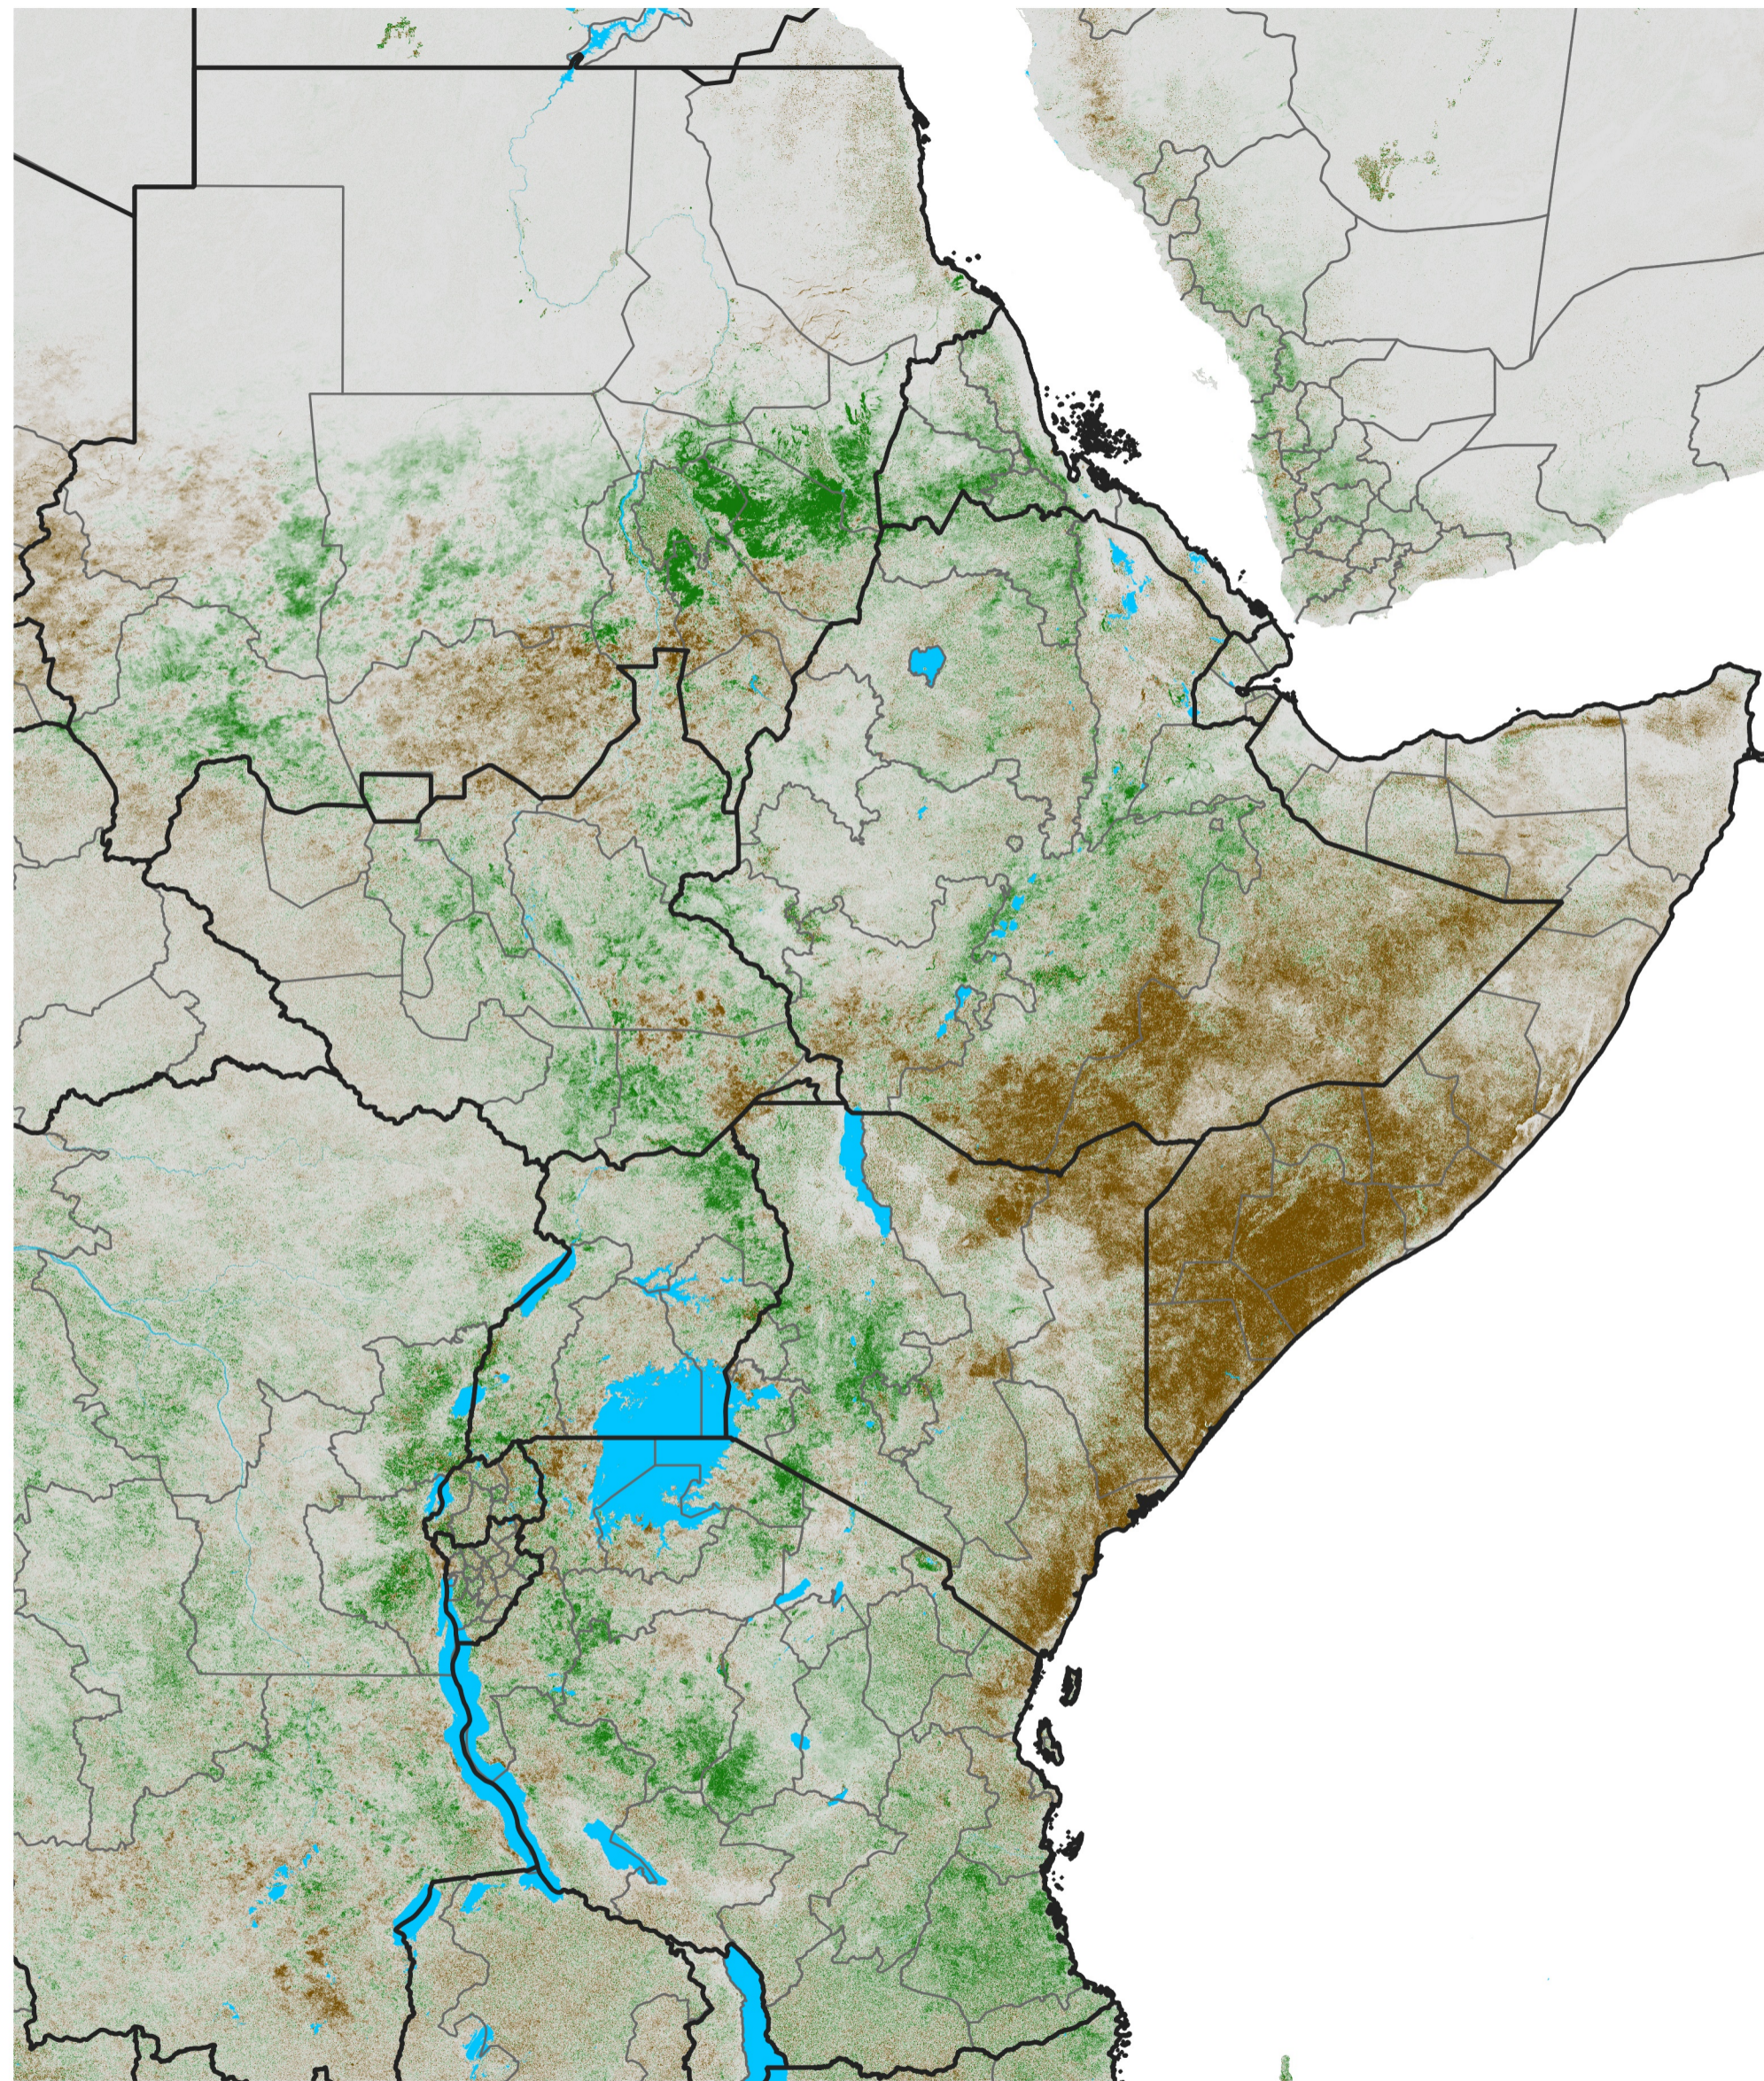

East Africa NDVI Difference

2016 minus 2015

Period 58 / Oct 11 - 20, 2016

NDVI Difference

< -0.3 -0.2 -0.1 -0.05 0.05 0.1 0.2 >0.3

Negative

No Difference

Positive