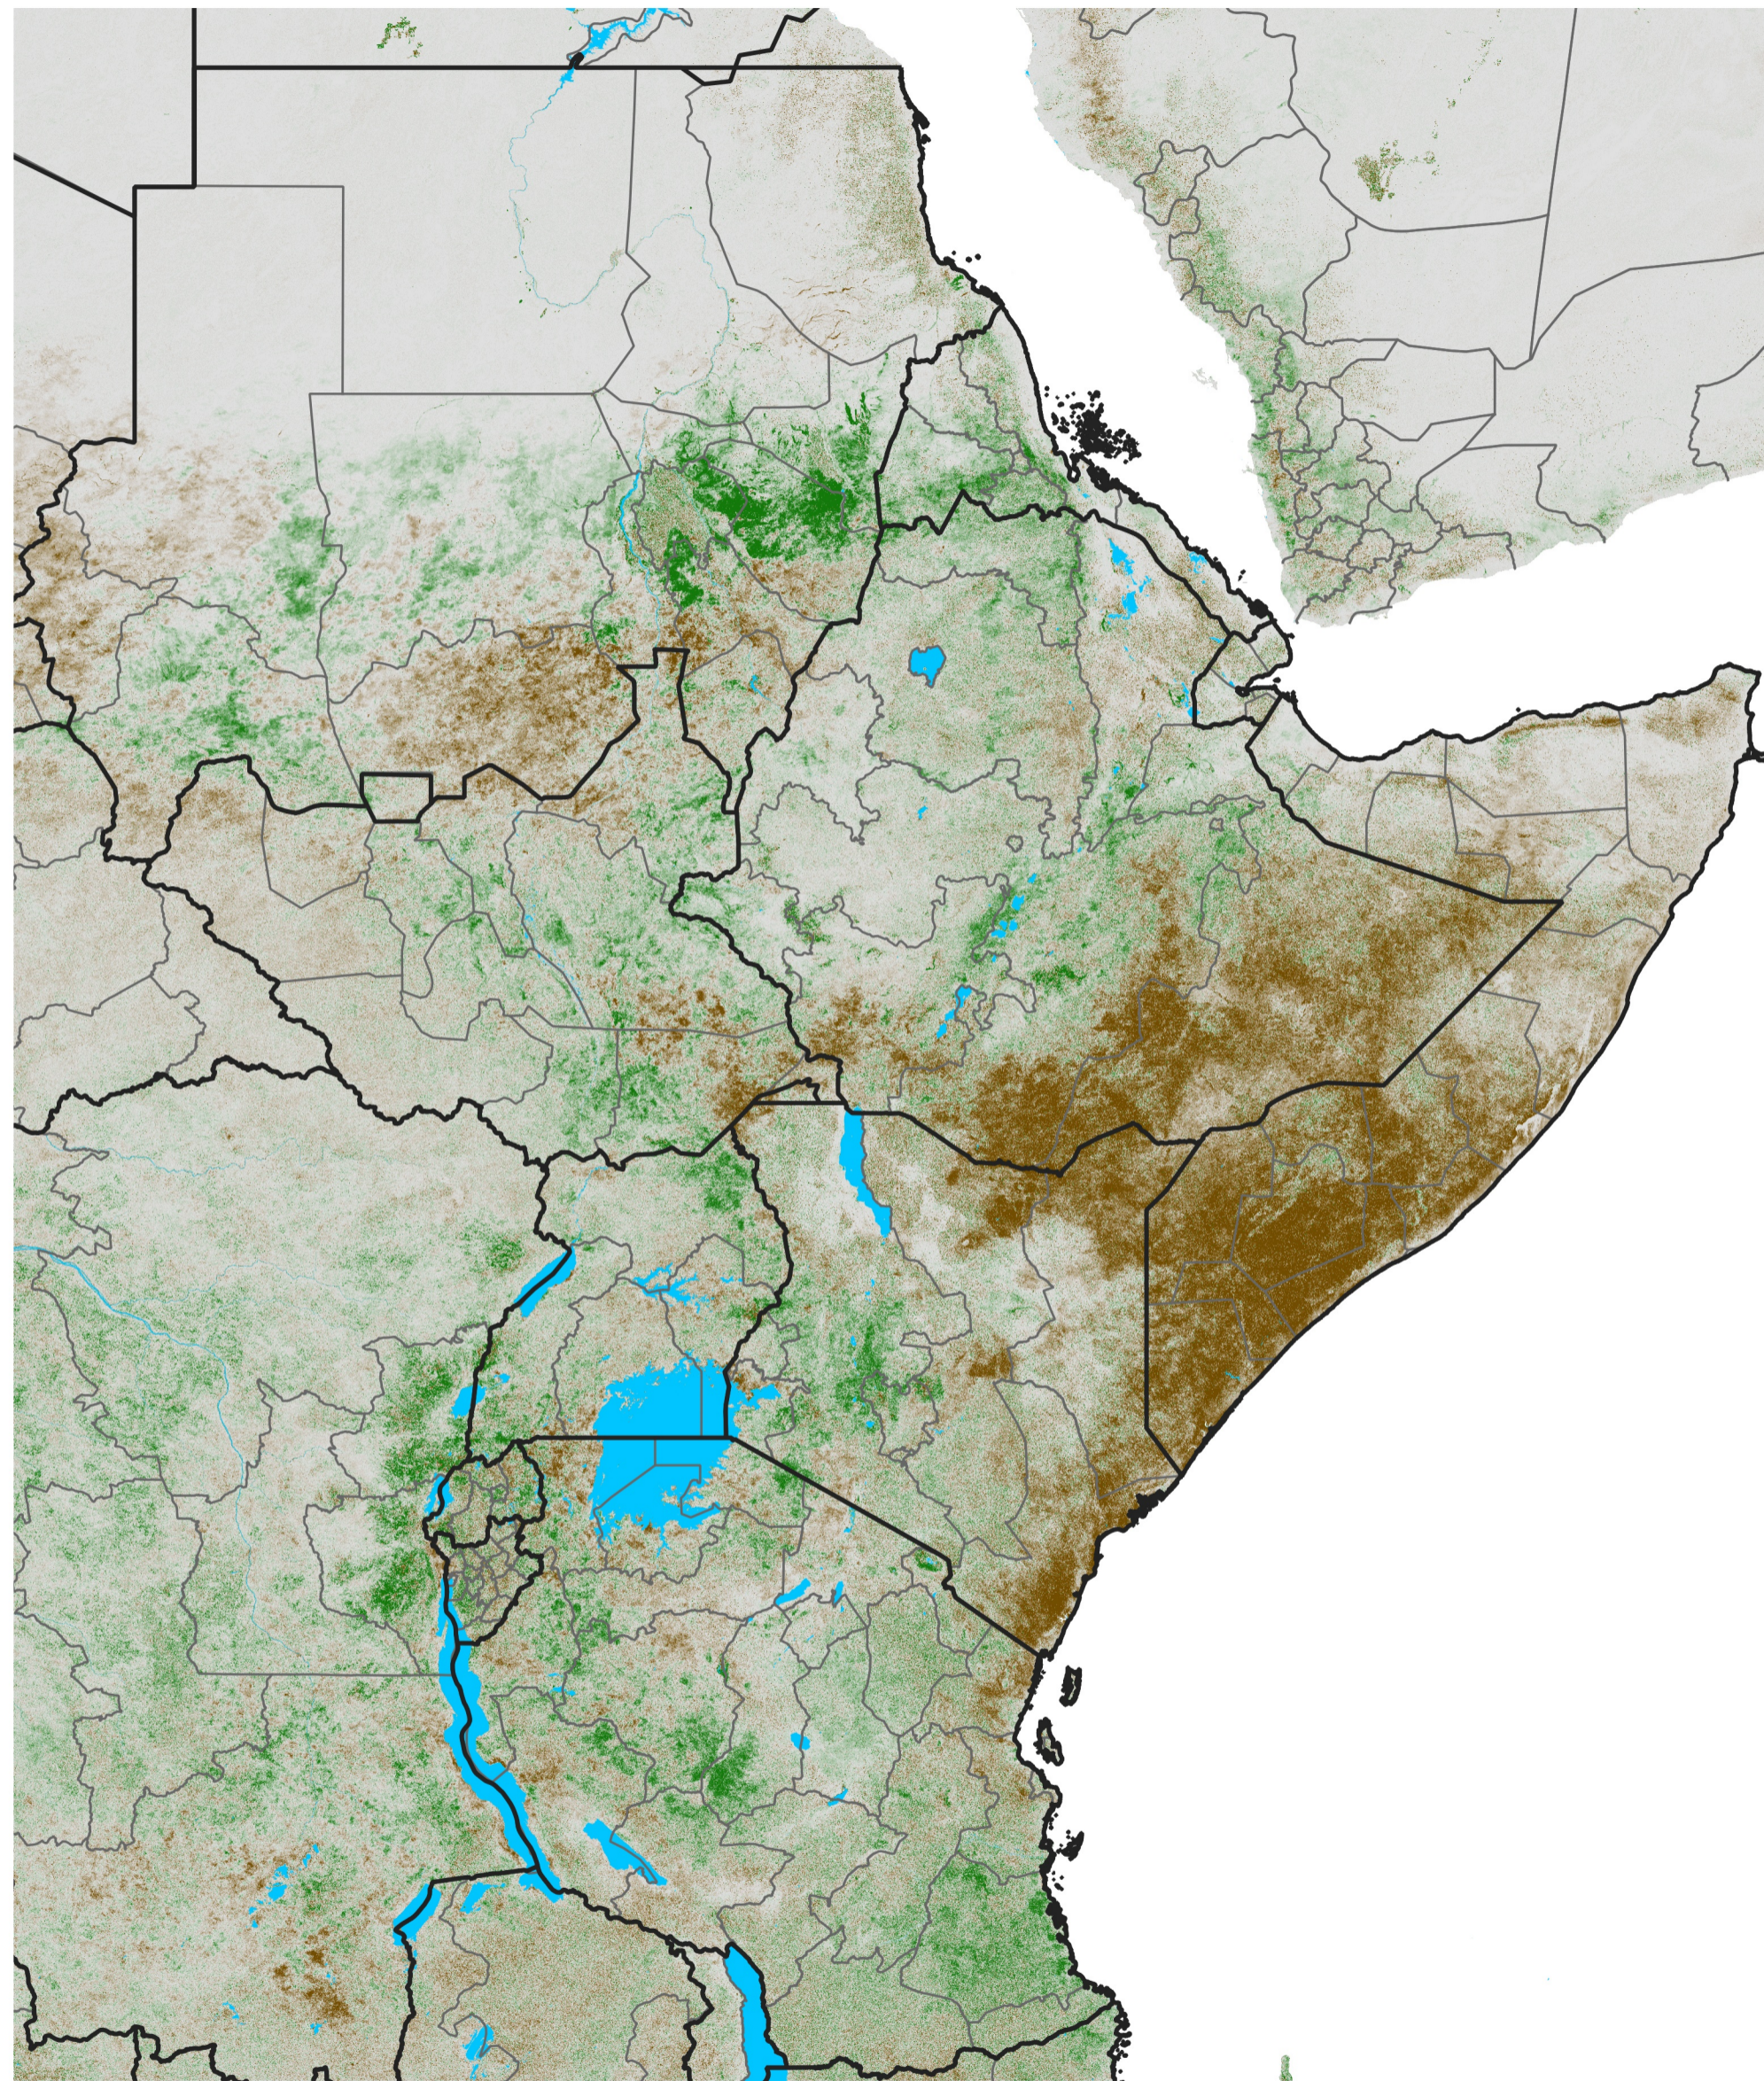

East Africa NDVI Difference

2016 minus 2015

Period 59 / Oct 16 - 25, 2016

NDVI Difference

< -0.3 -0.2 -0.1 -0.05 0.05 0.1 0.2 >0.3

Negative

No Difference

Positive