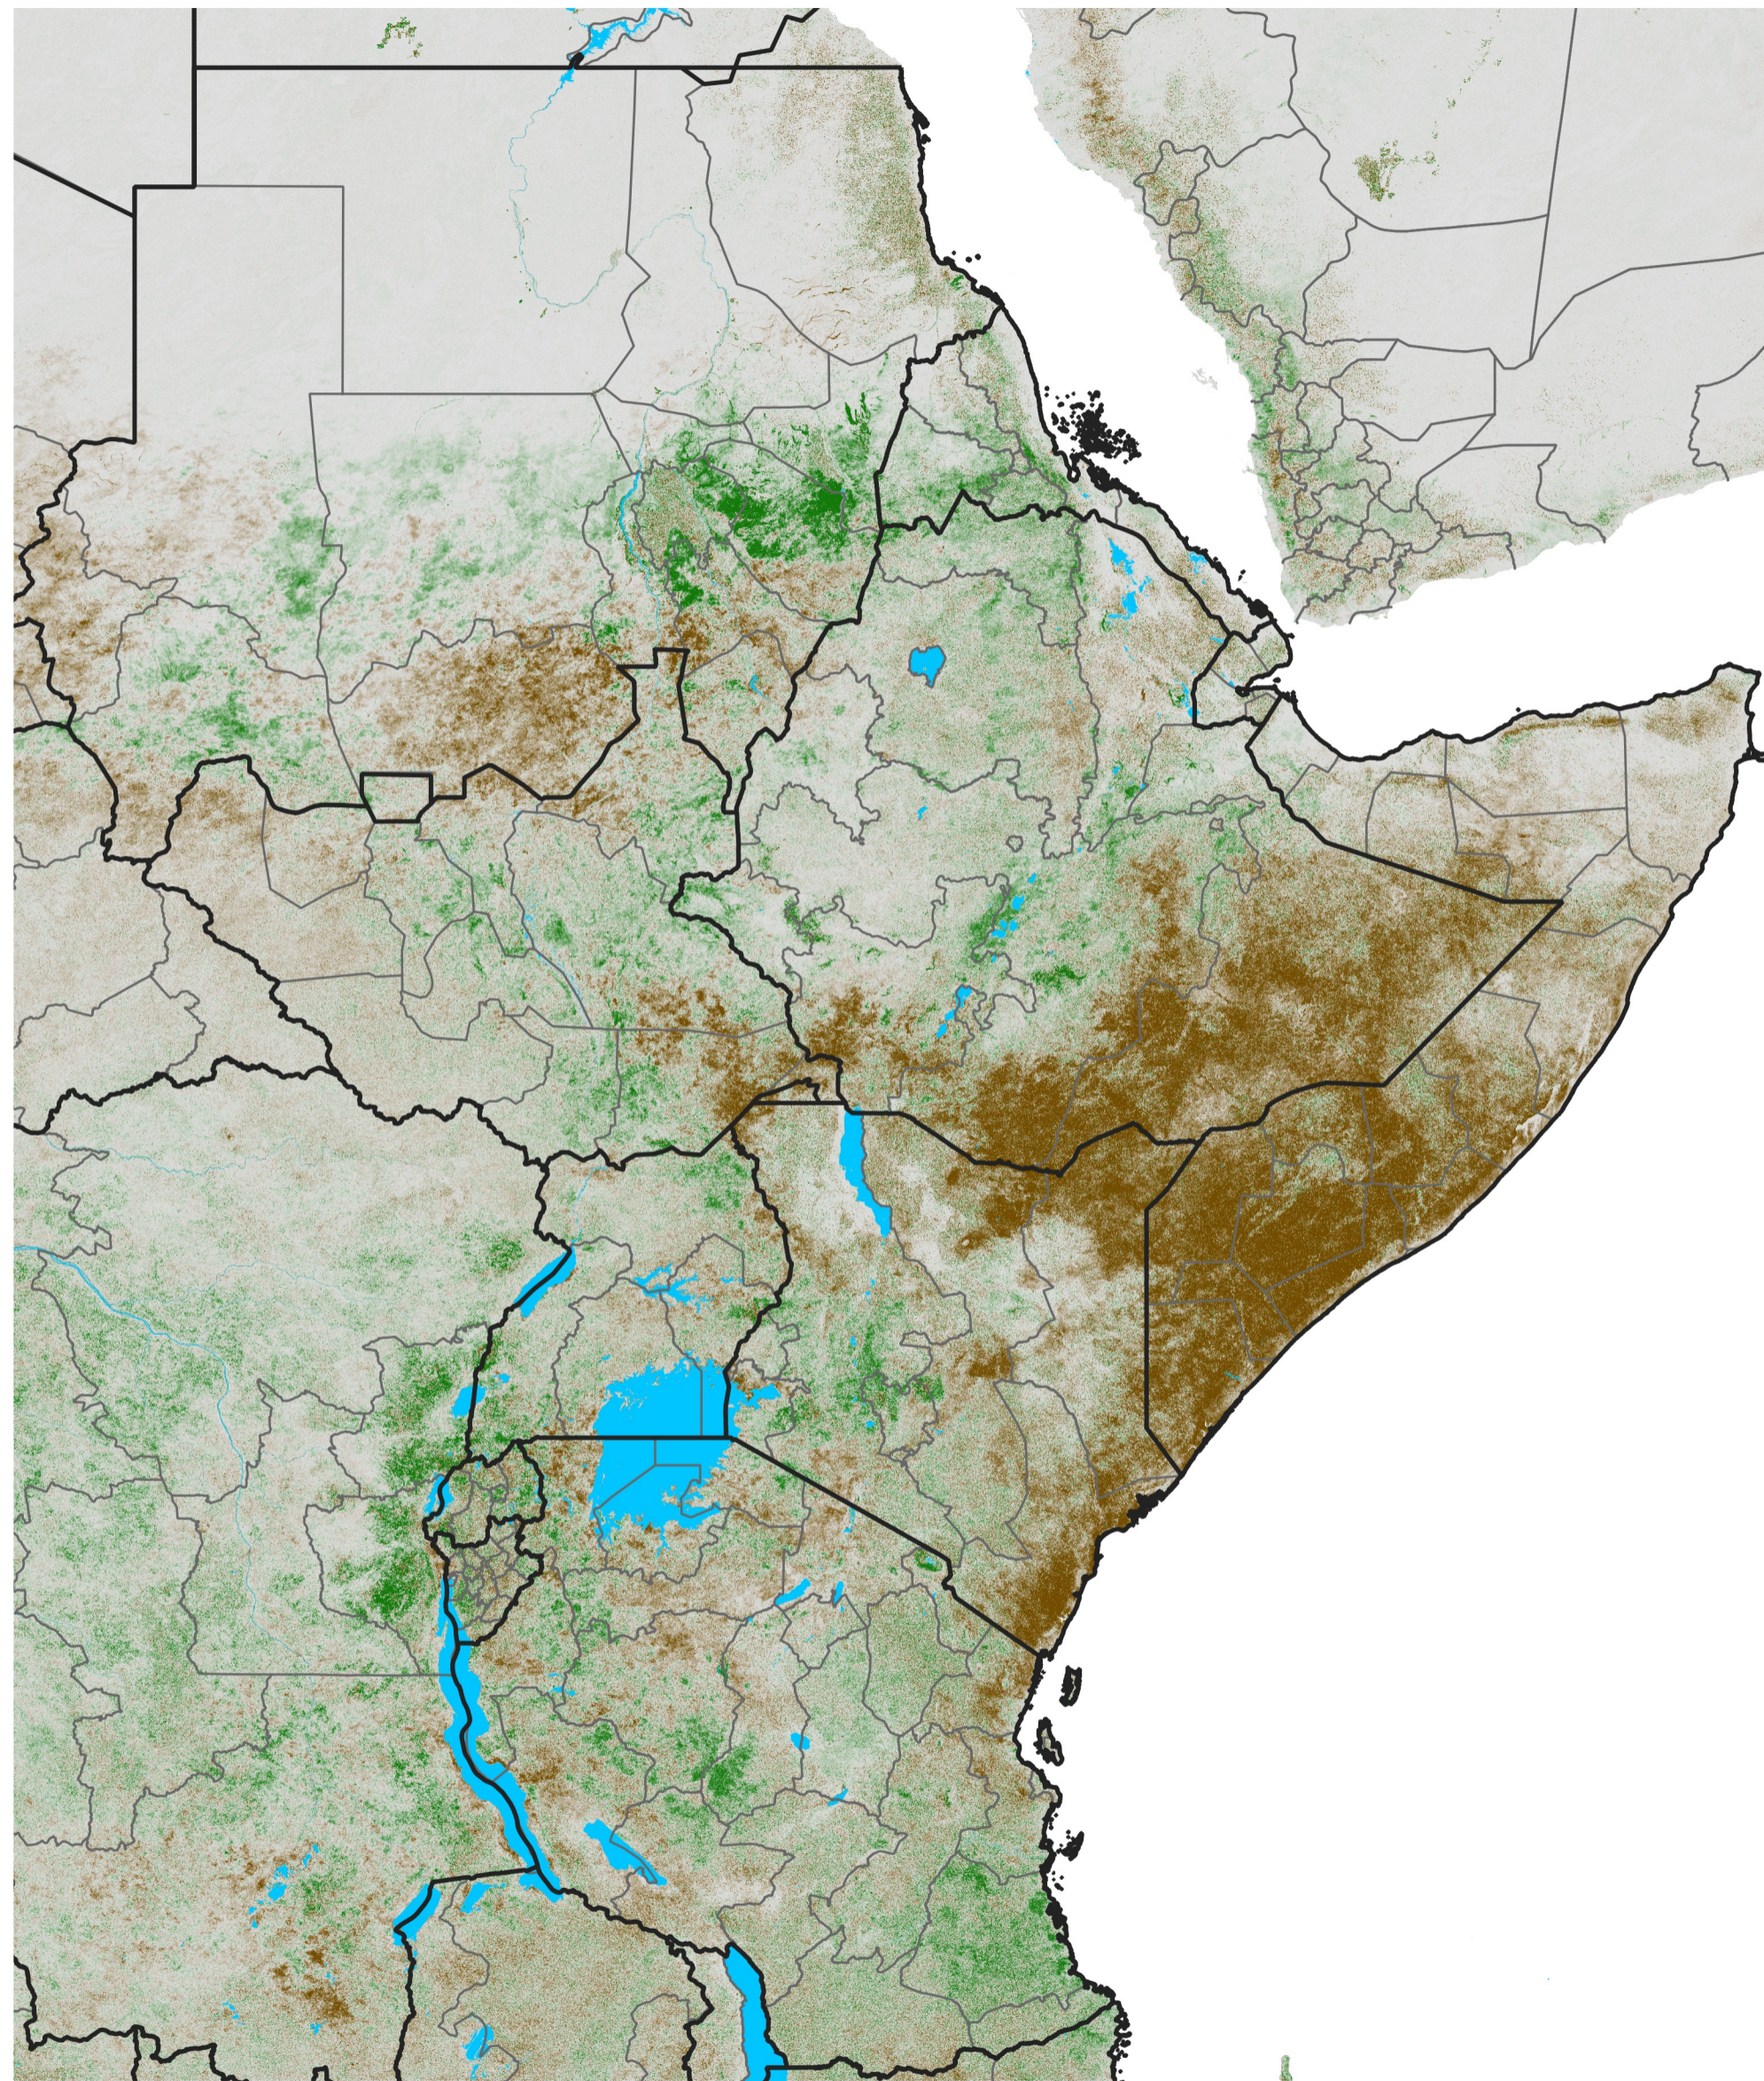

East Africa NDVI Difference

2016 minus 2015

Period 60 / Oct 21 - 31, 2016

NDVI Difference

< -0.3 -0.2 -0.1 -0.05 0.05 0.1 0.2 >0.3

Negative

No Difference

Positive