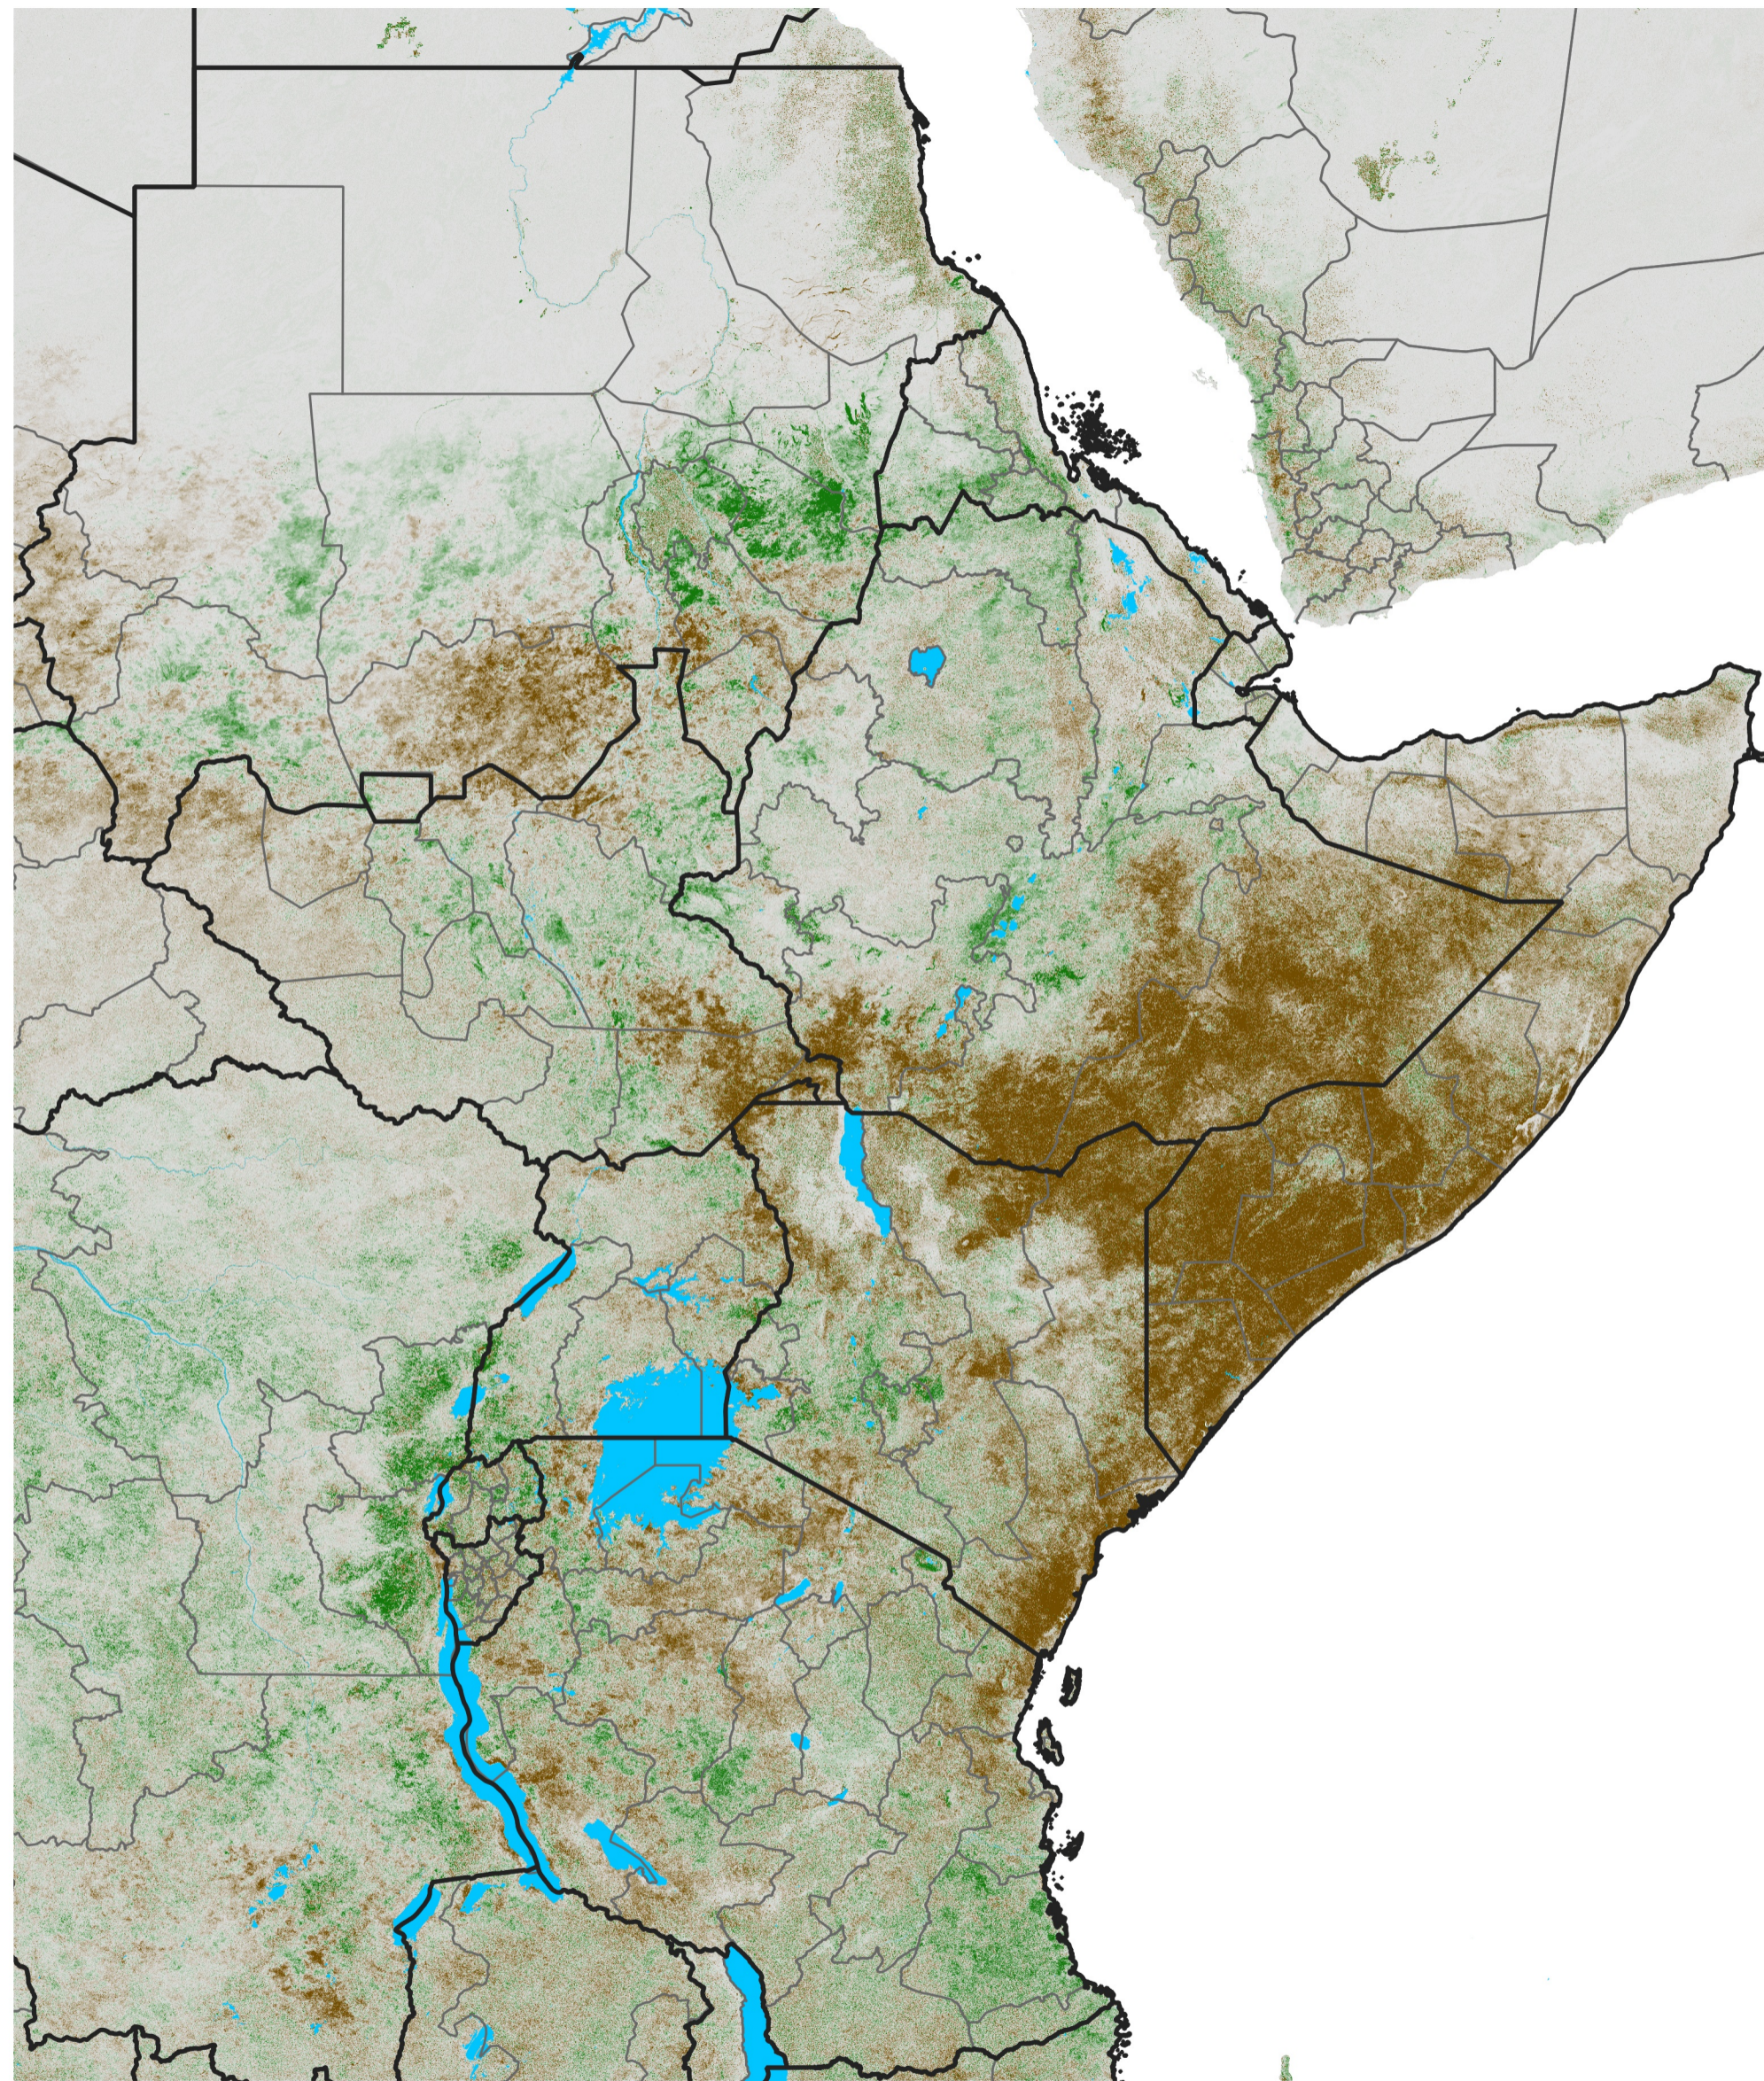

# East Africa NDVI Difference

2016 minus 2015

Period 61 / Oct 26 - Nov 05, 2016

## NDVI Difference

< -0.3   -0.2   -0.1   -0.05   0.05   0.1   0.2   >0.3

Negative

No Difference

Positive