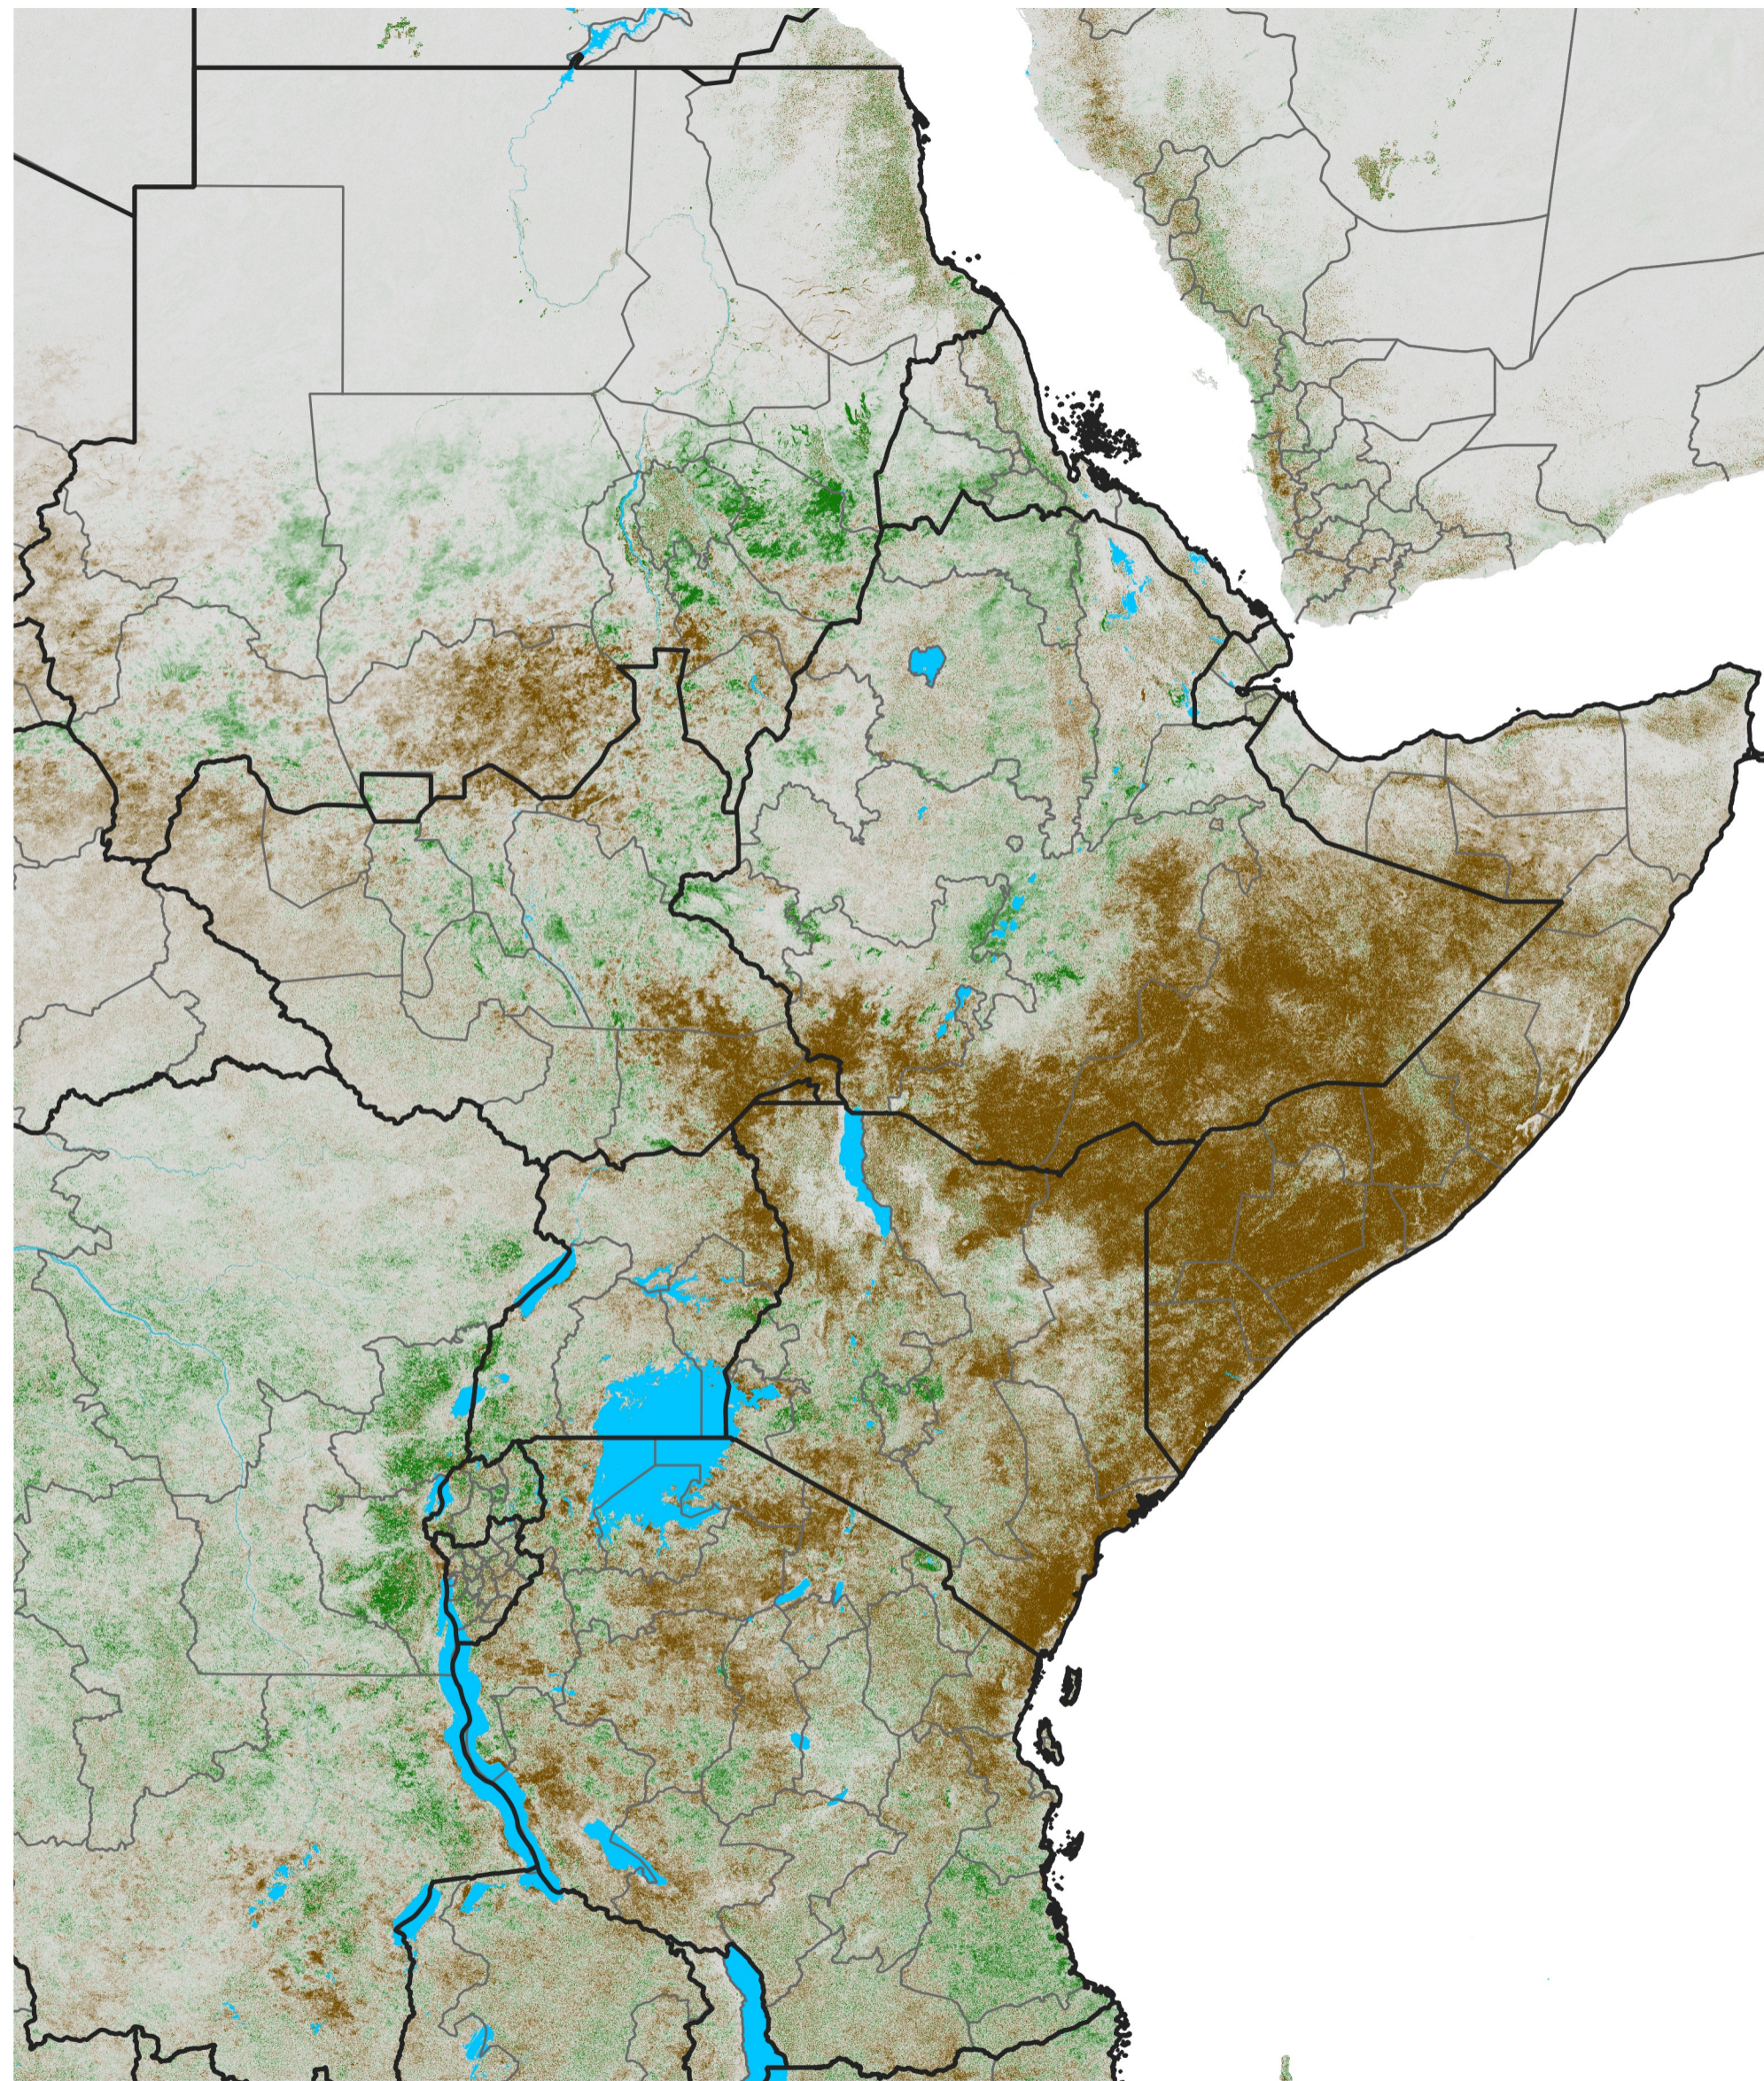

East Africa NDVI Difference

2016 minus 2015

Period 62 / Nov 01 - 10, 2016

NDVI Difference

< -0.3 -0.2 -0.1 -0.05 0.05 0.1 0.2 >0.3

Negative

No Difference

Positive