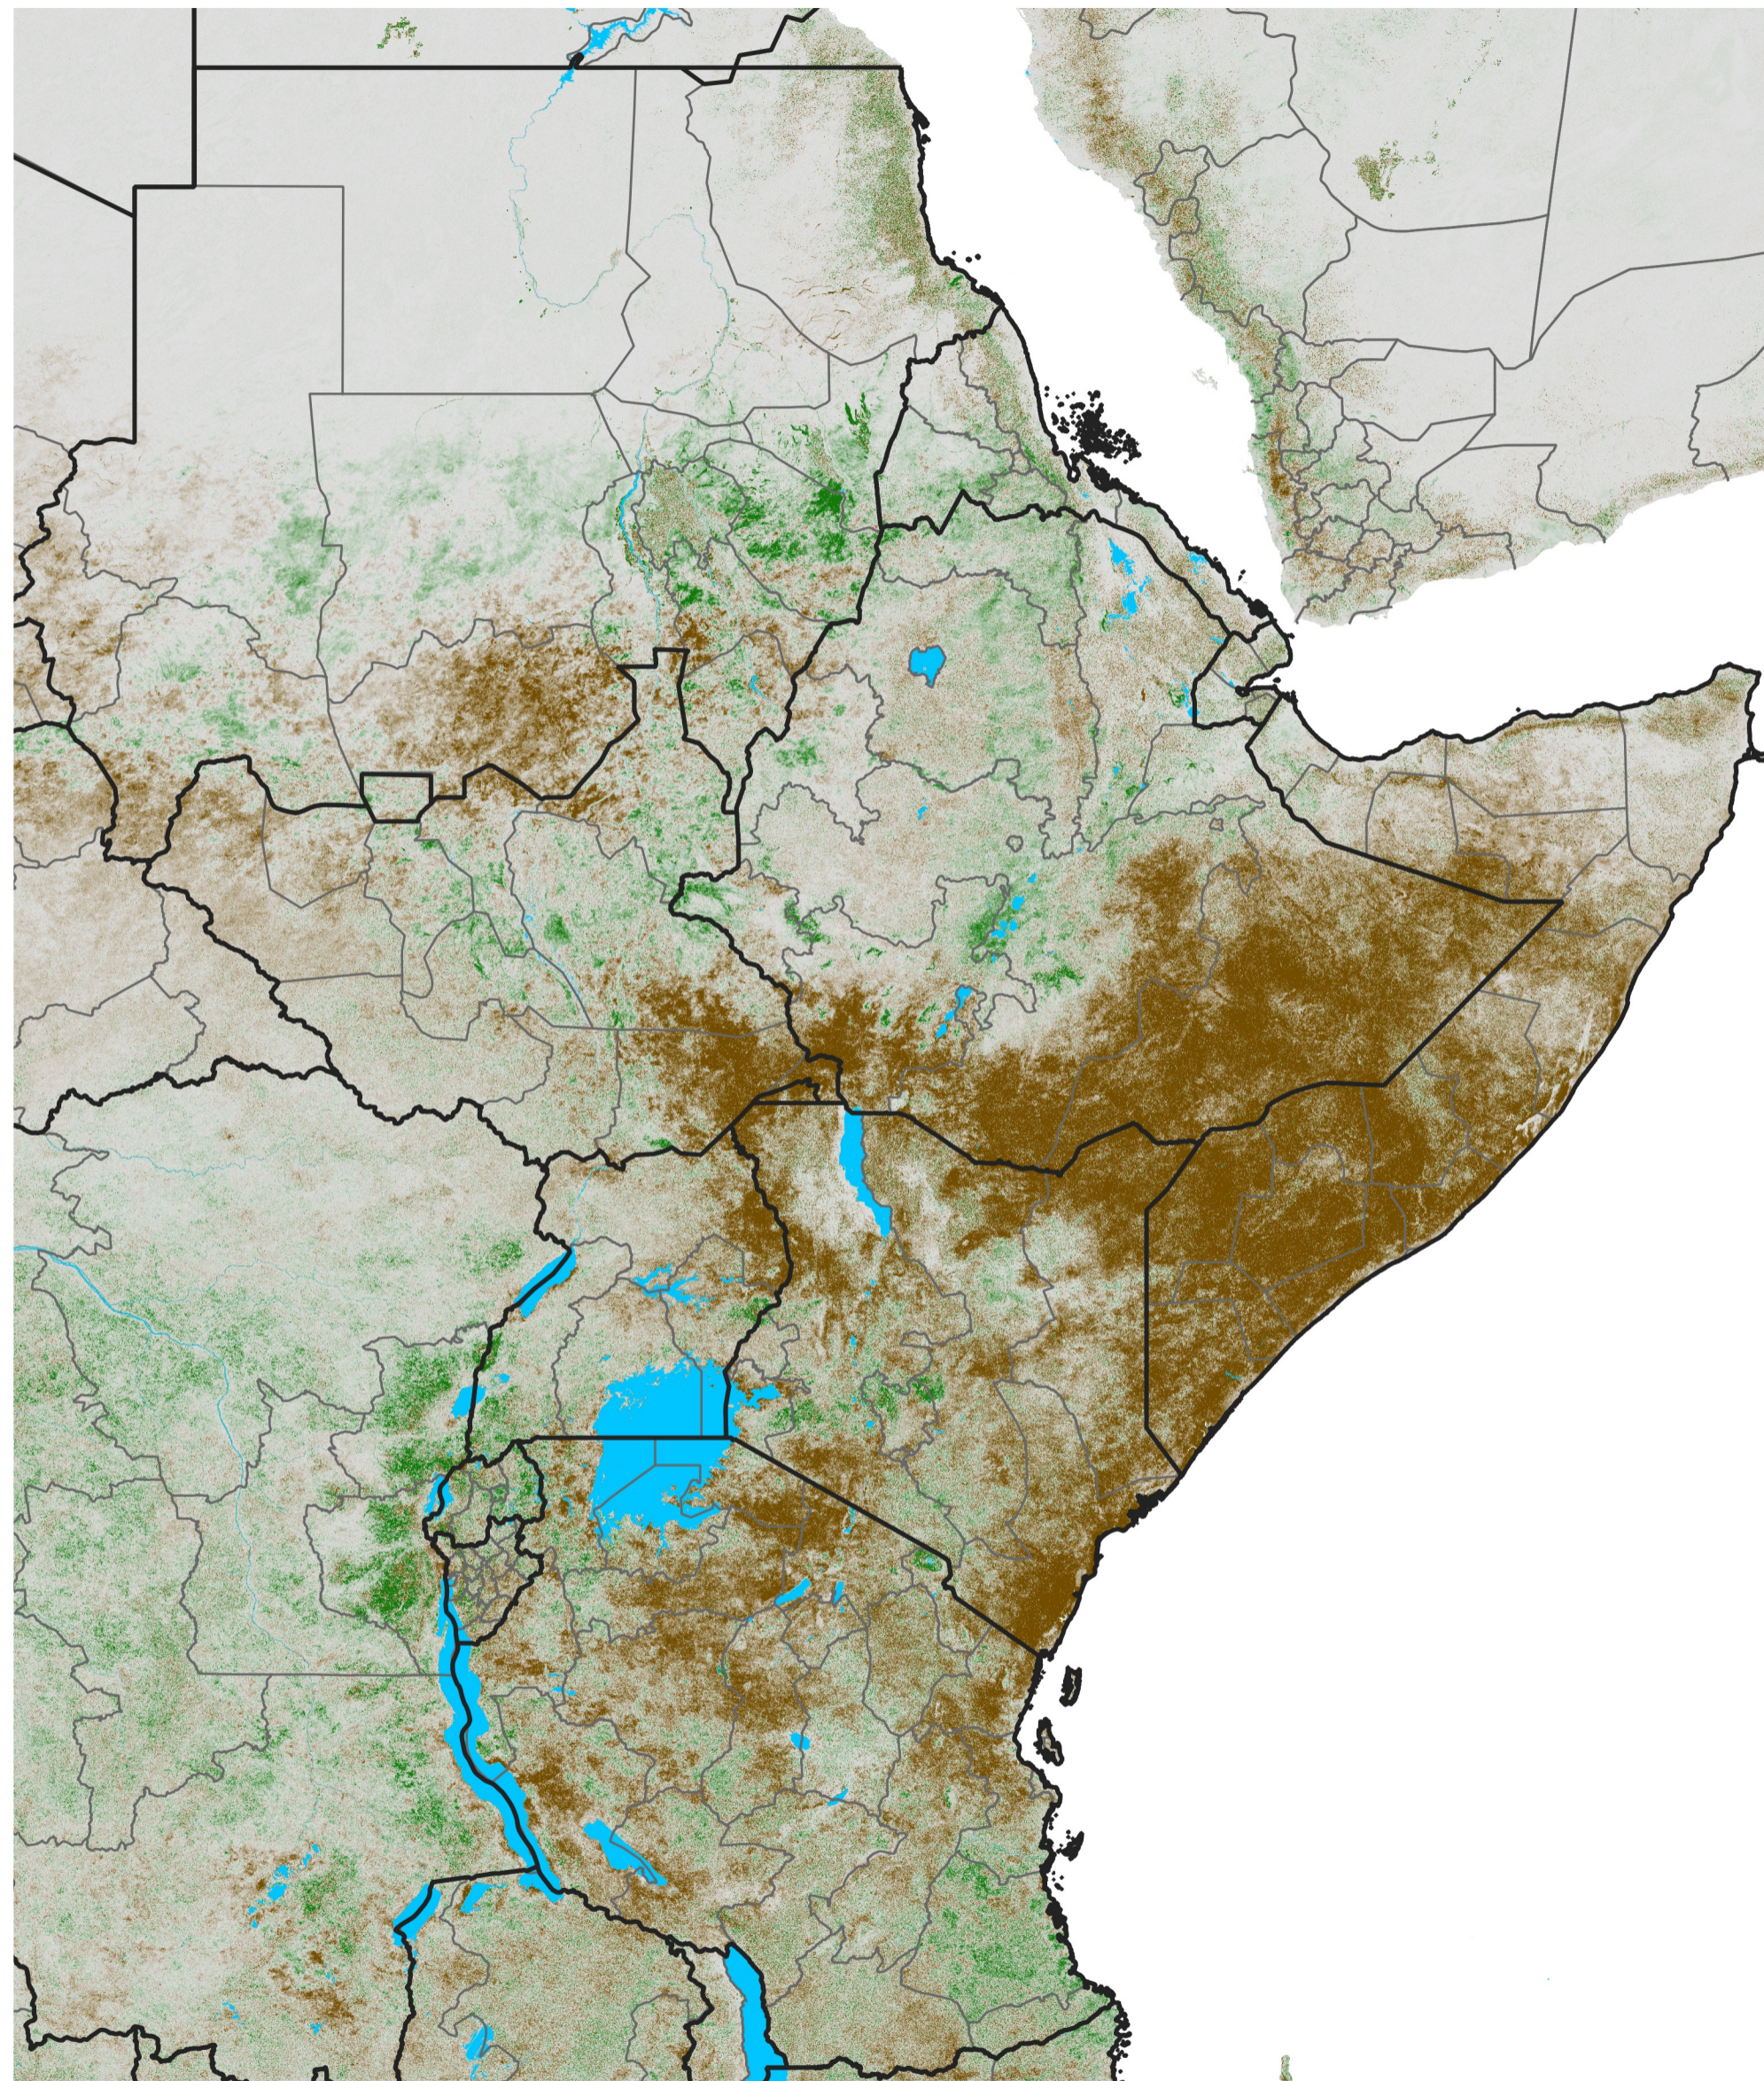

East Africa NDVI Difference

2016 minus 2015

Period 63 / Nov 06 - 15, 2016

NDVI Difference

< -0.3 -0.2 -0.1 -0.05 0.05 0.1 0.2 >0.3

Negative

No Difference

Positive