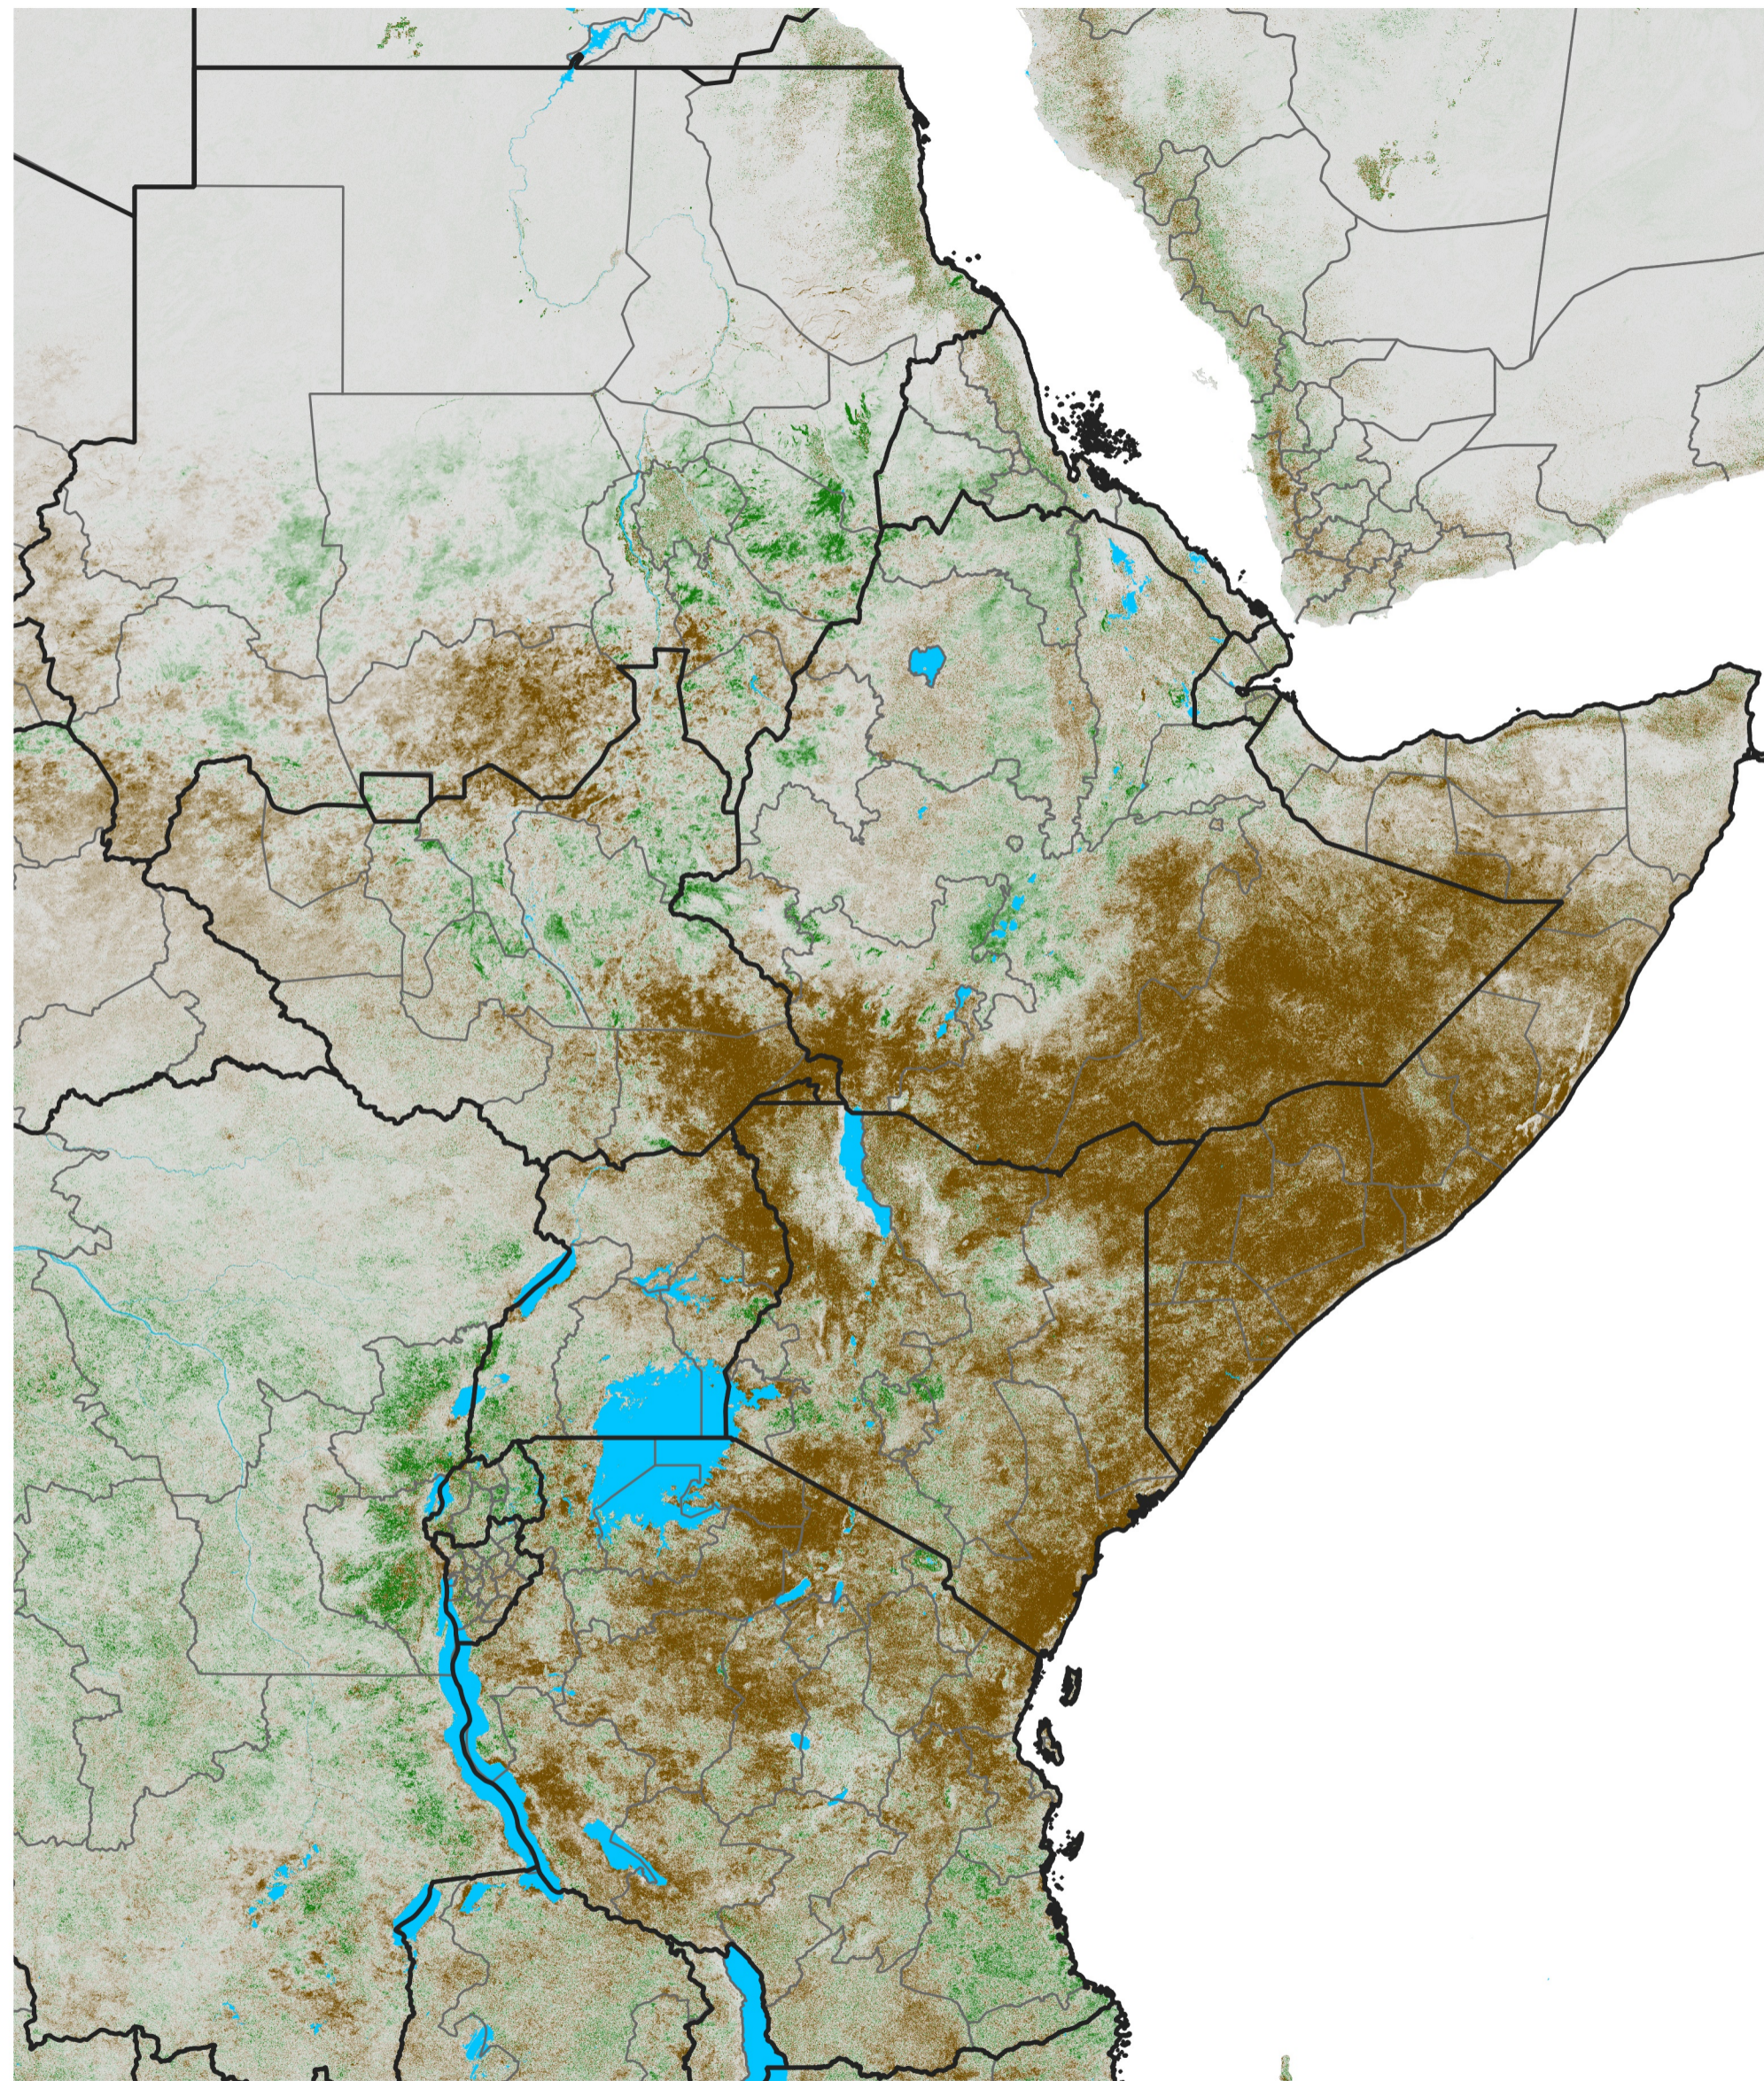

East Africa NDVI Difference

2016 minus 2015

Period 64 / Nov 11 - 20, 2016

NDVI Difference

< -0.3 -0.2 -0.1 -0.05 0.05 0.1 0.2 >0.3

Negative

No Difference

Positive