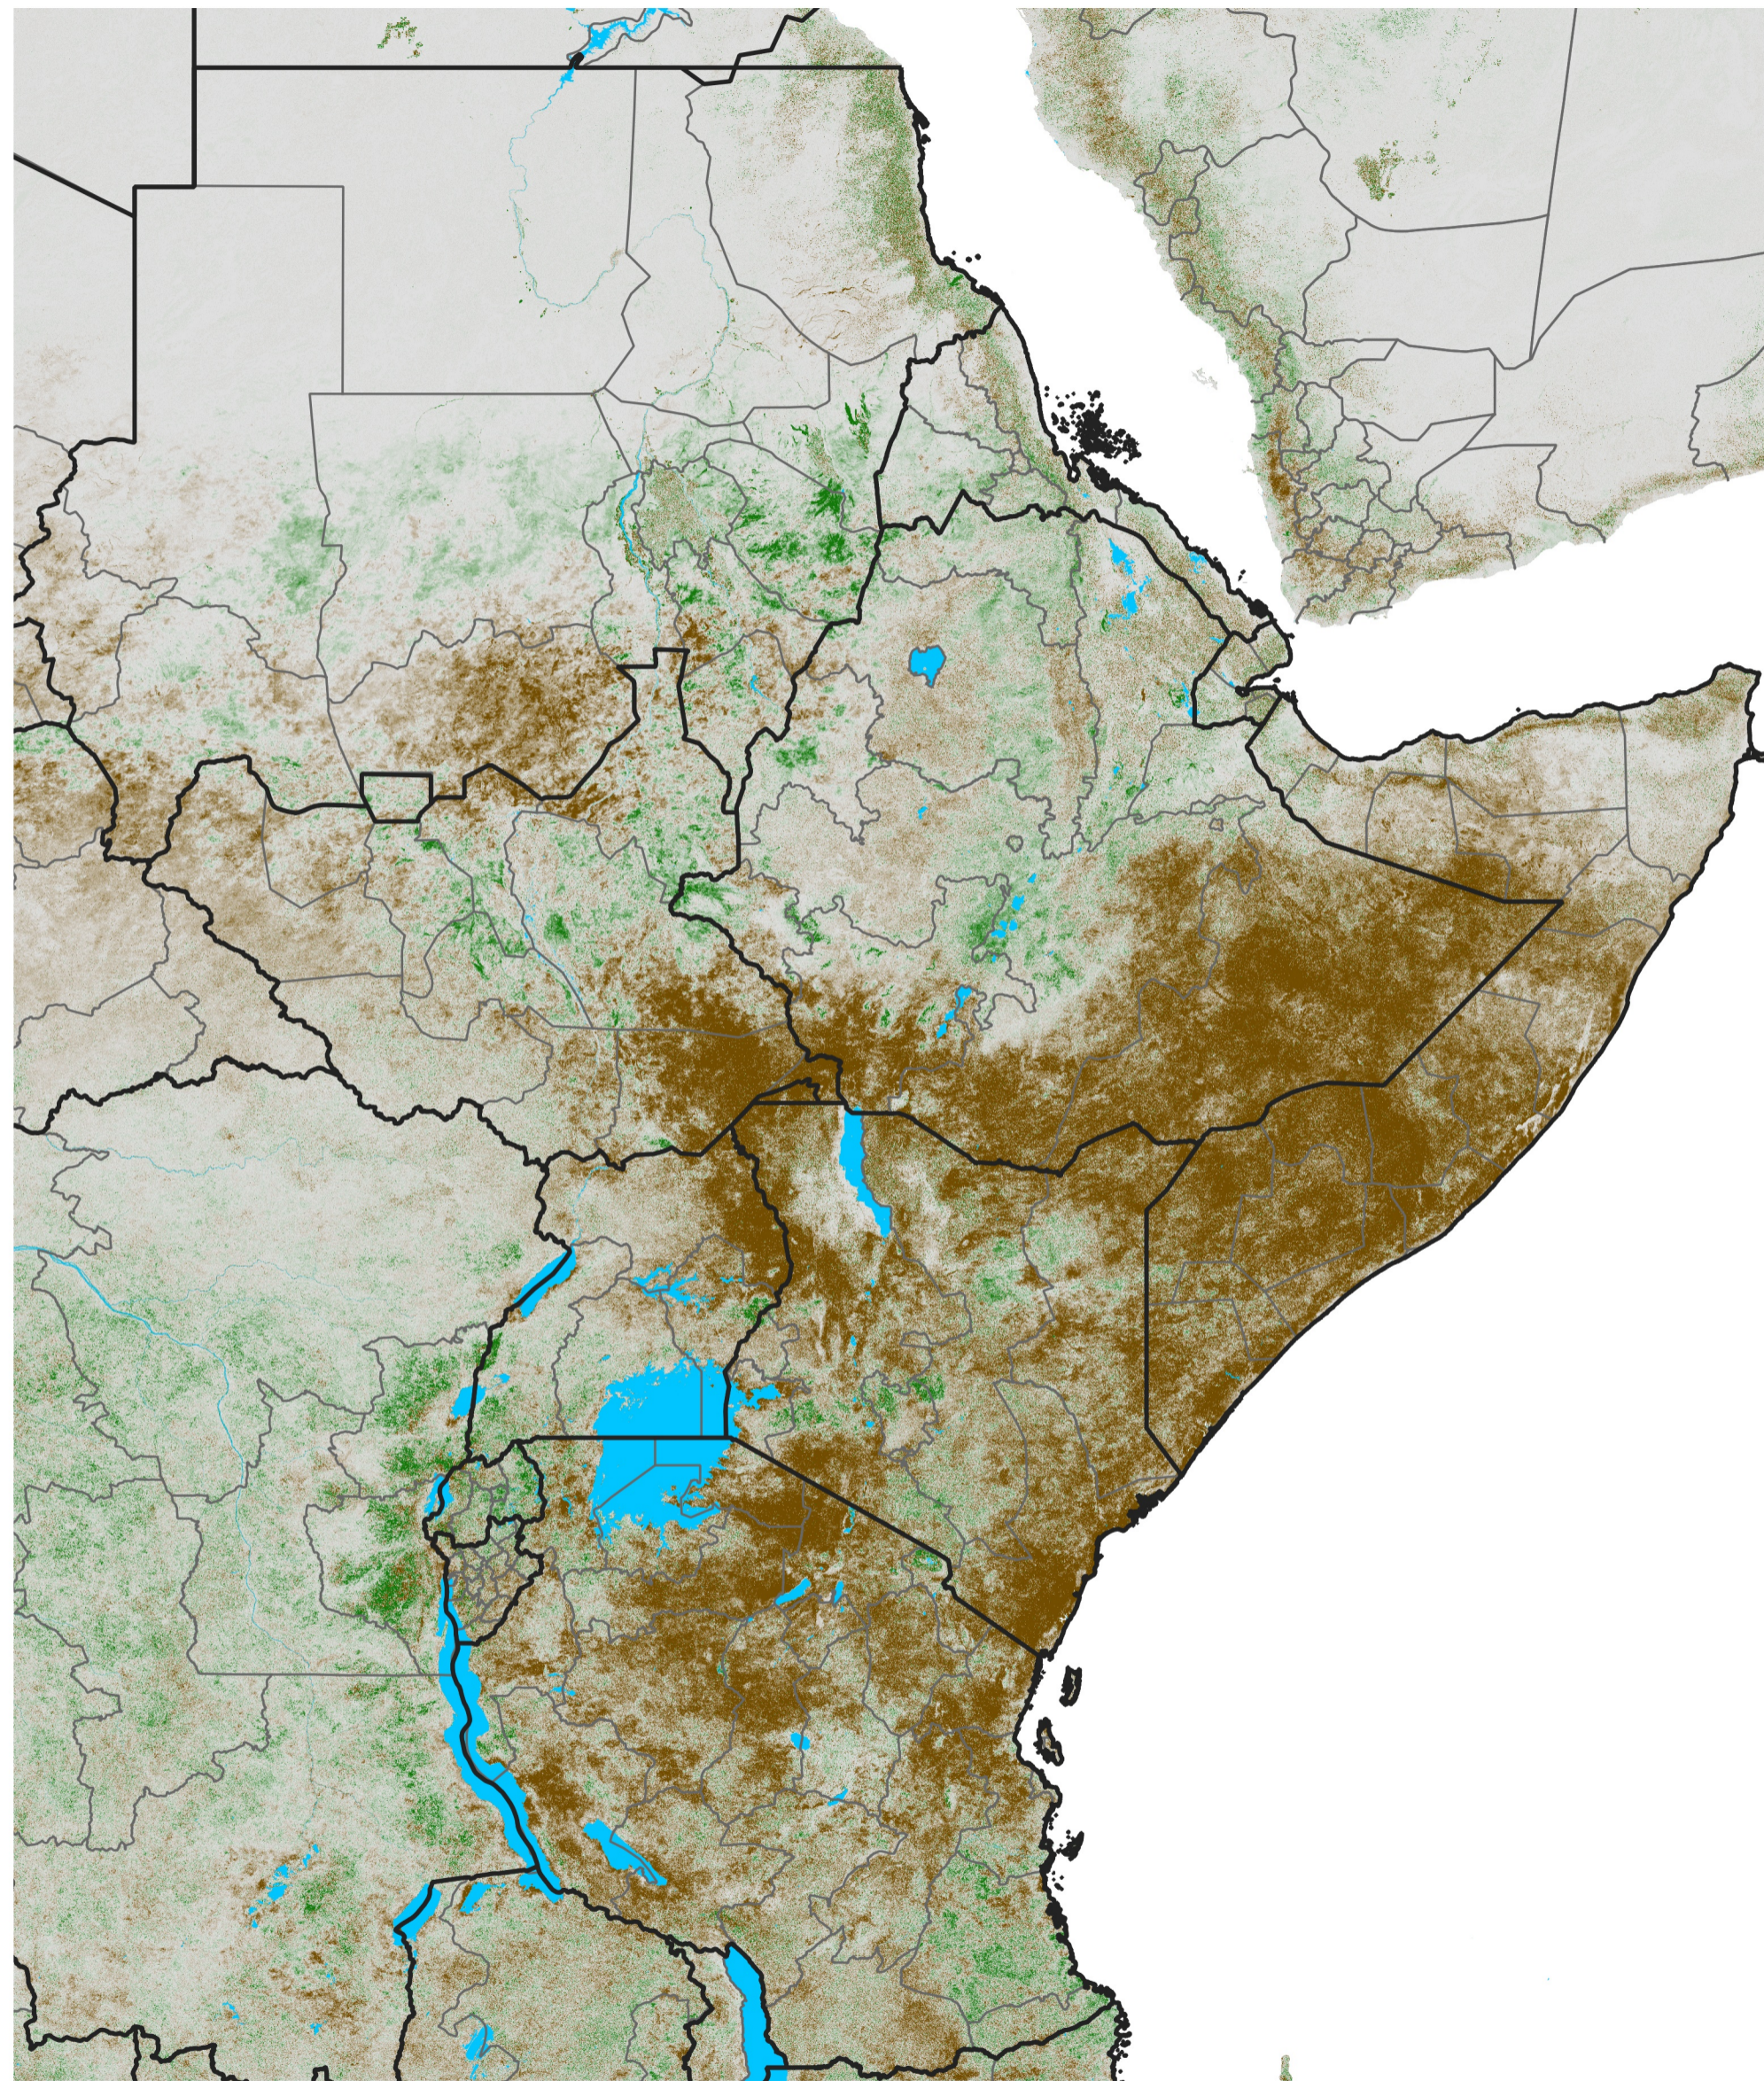

East Africa NDVI Difference

2016 minus 2015

Period 65 / Nov 16 - 25, 2016

NDVI Difference

< -0.3 -0.2 -0.1 -0.05 0.05 0.1 0.2 >0.3

Negative

No Difference

Positive