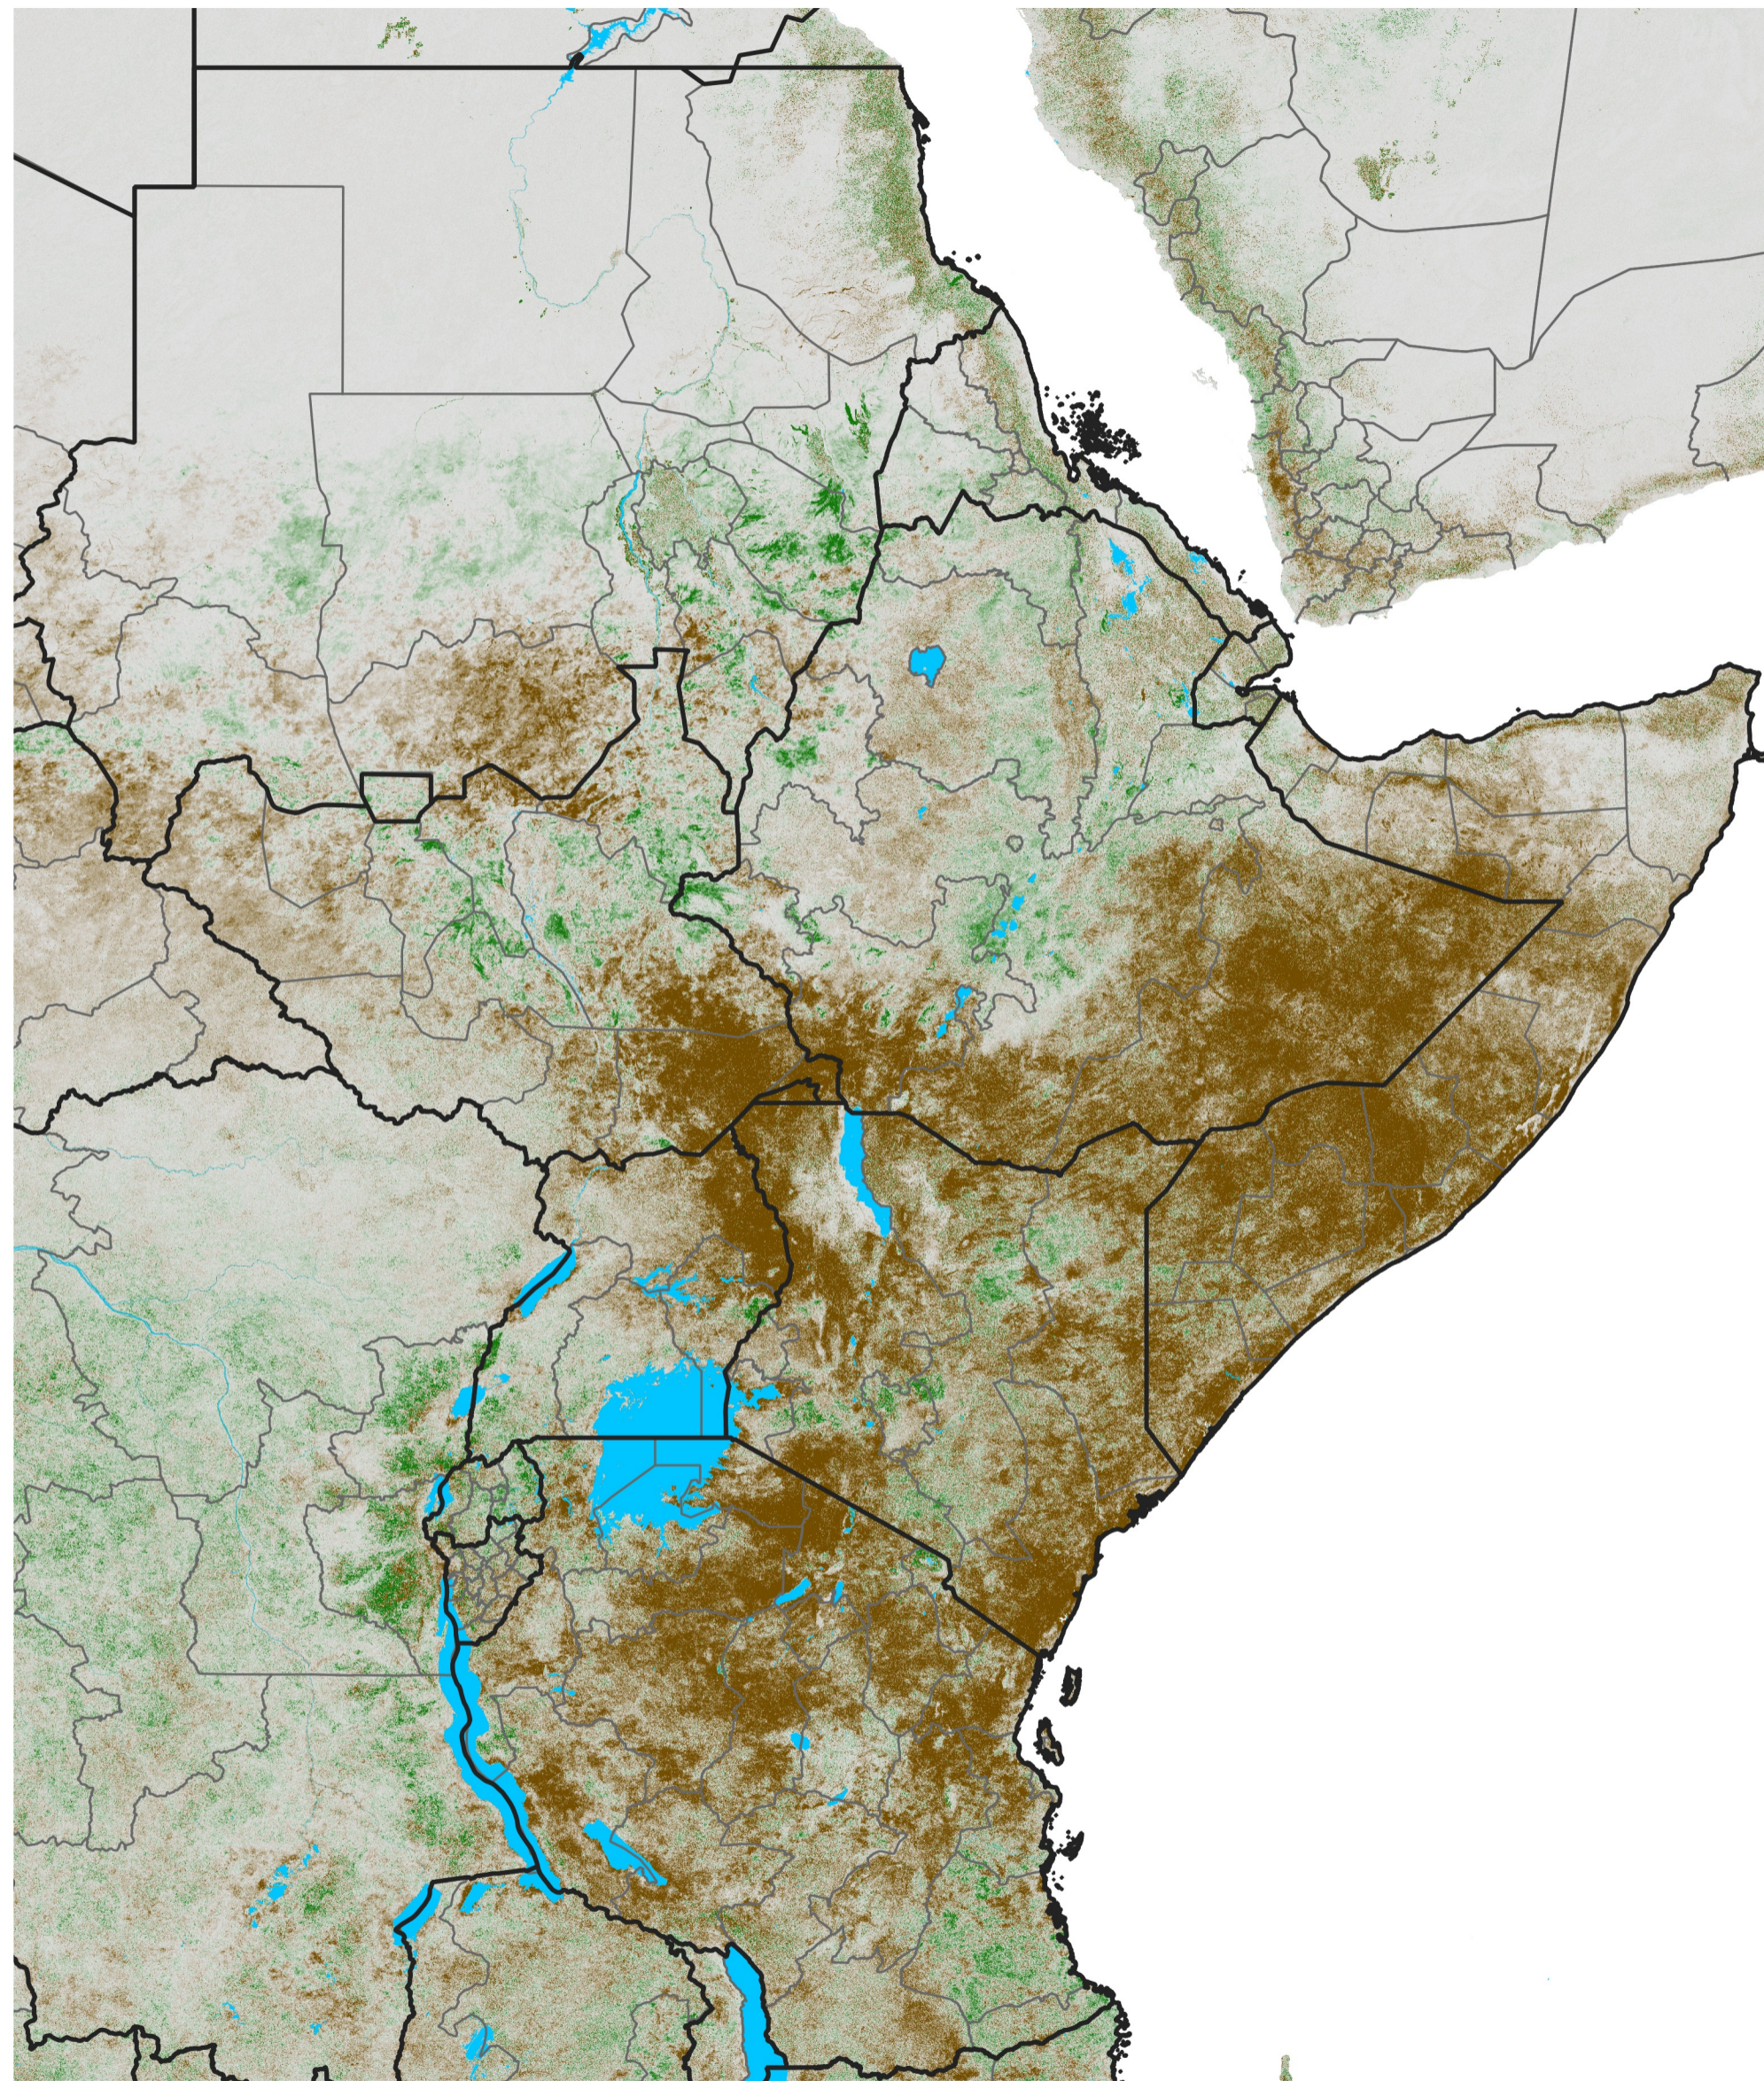

East Africa NDVI Difference

2016 minus 2015

Period 66 / Nov 21 - 30, 2016

NDVI Difference

< -0.3 -0.2 -0.1 -0.05 0.05 0.1 0.2 >0.3

Negative

No Difference

Positive