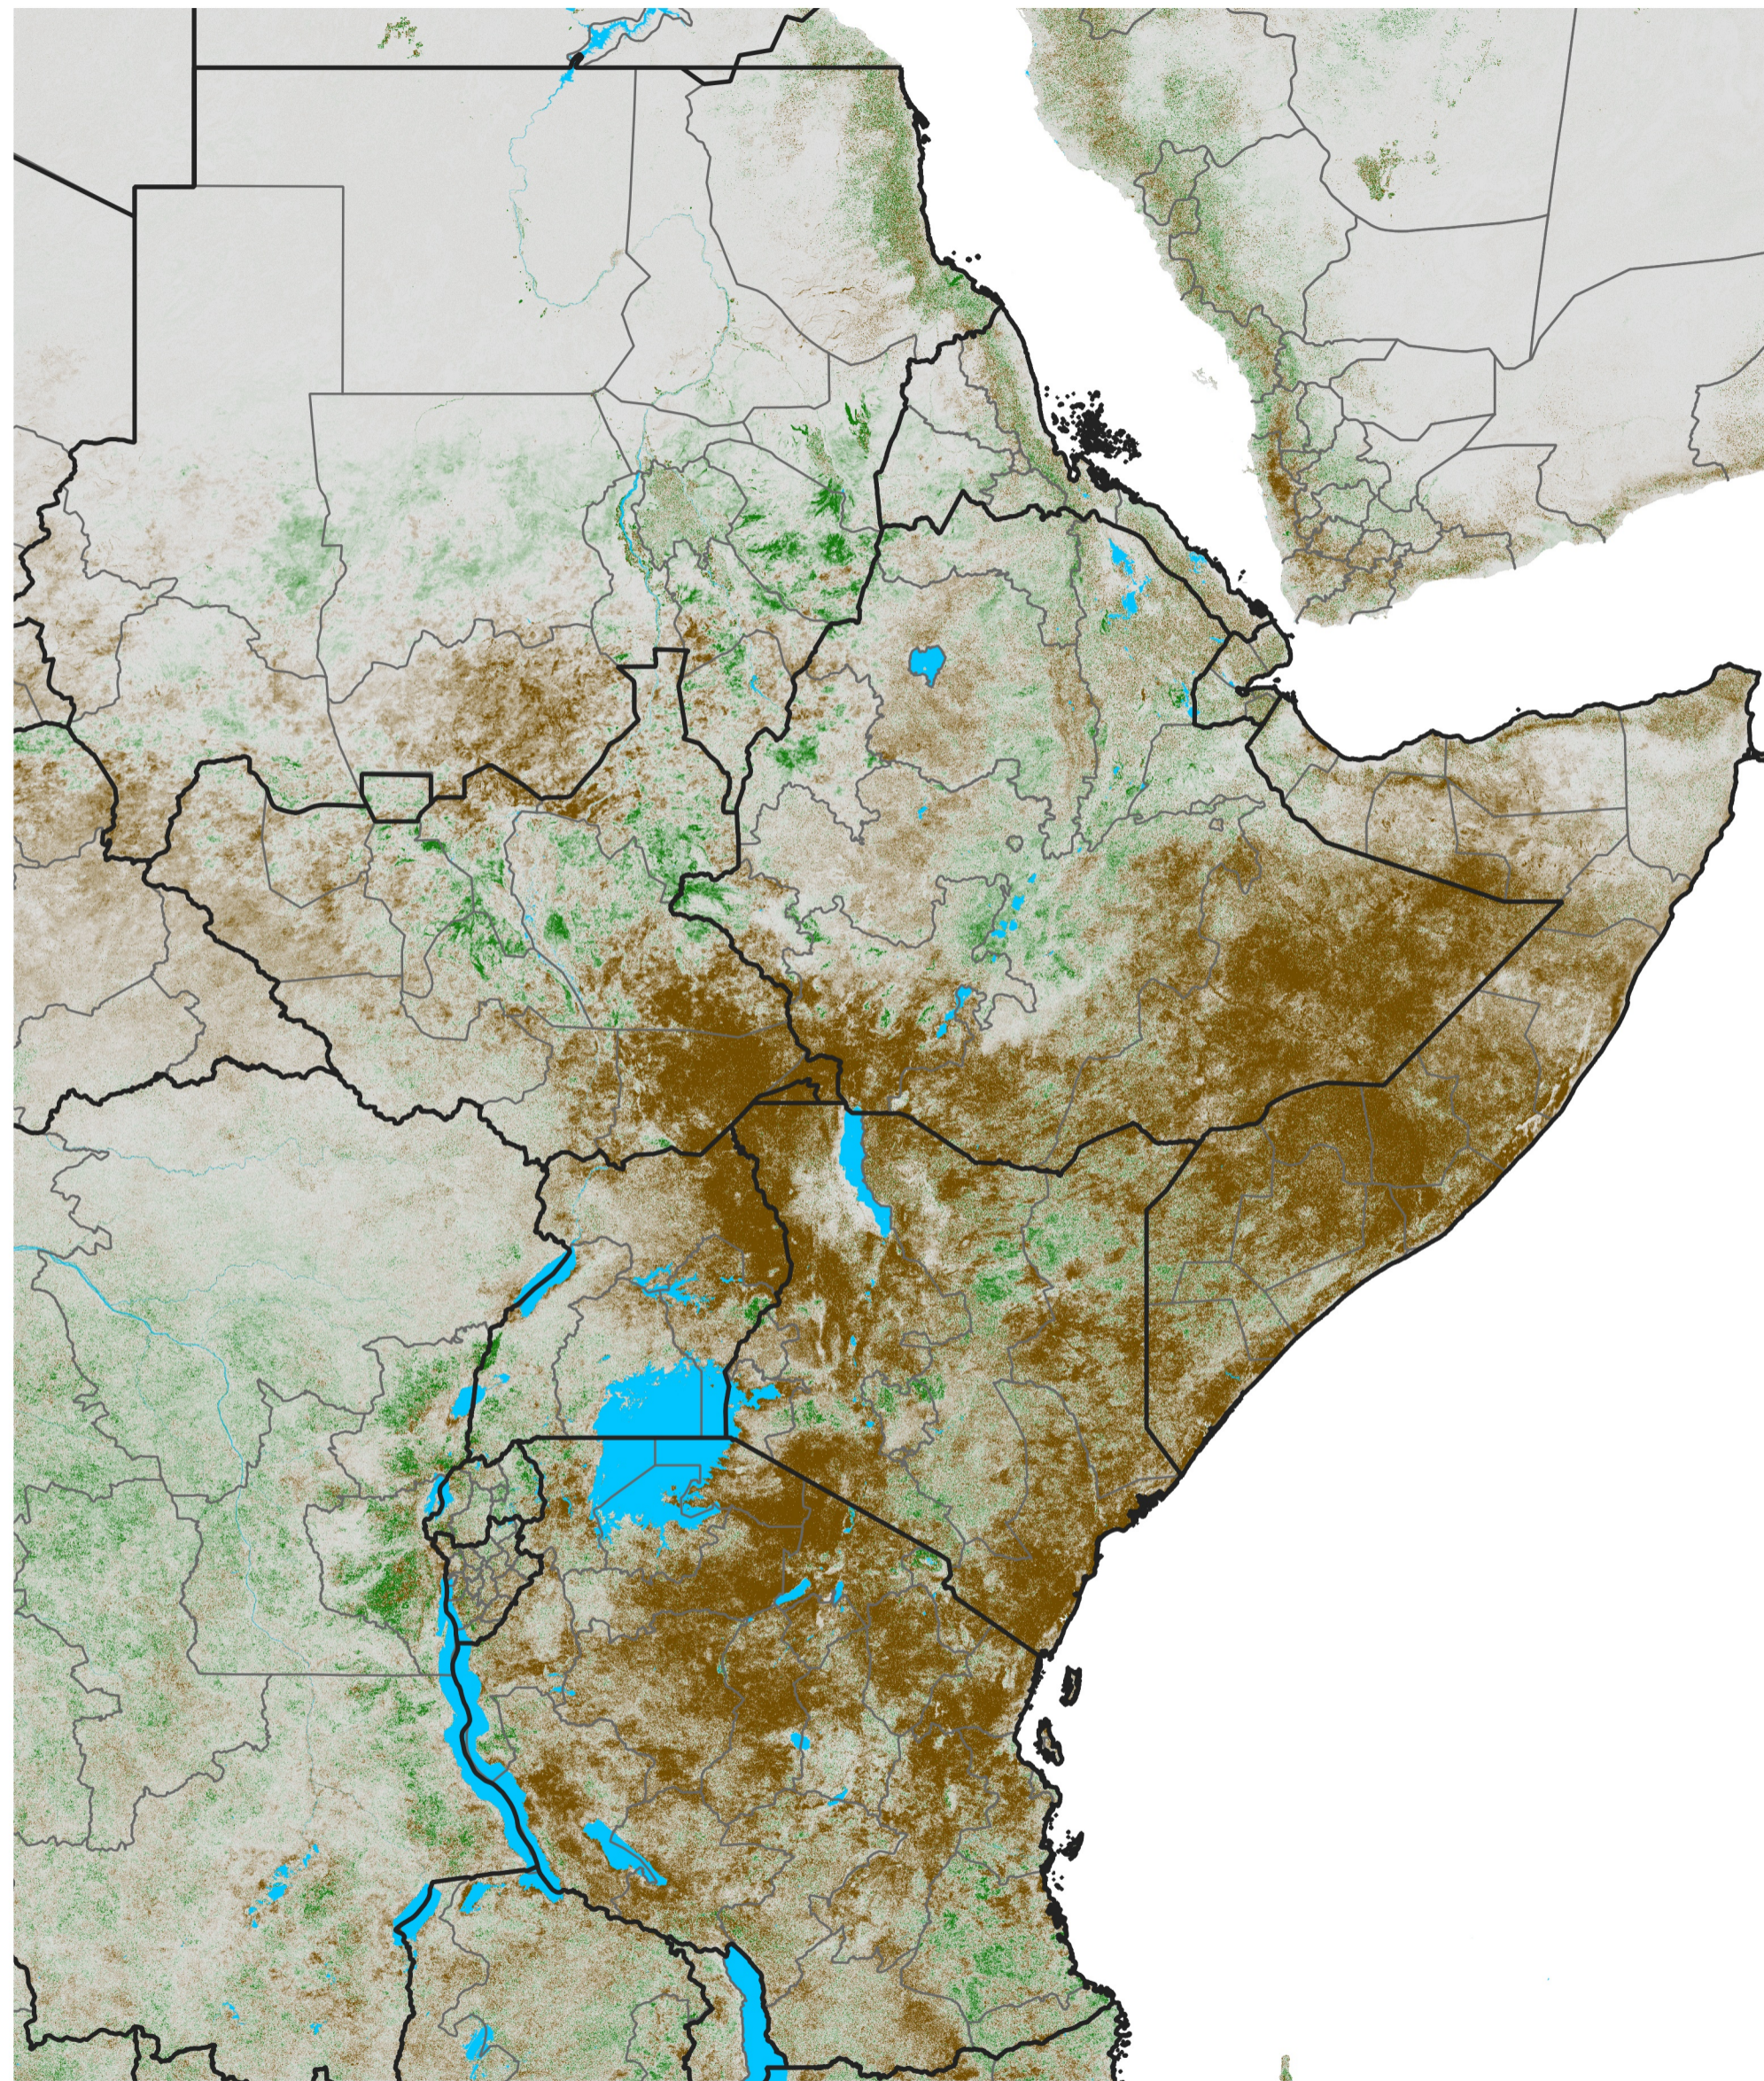

East Africa NDVI Difference

2016 minus 2015

Period 67 / Nov 26 - Dec 05, 2016

NDVI Difference

< -0.3 -0.2 -0.1 -0.05 0.05 0.1 0.2 >0.3

Negative

No Difference

Positive