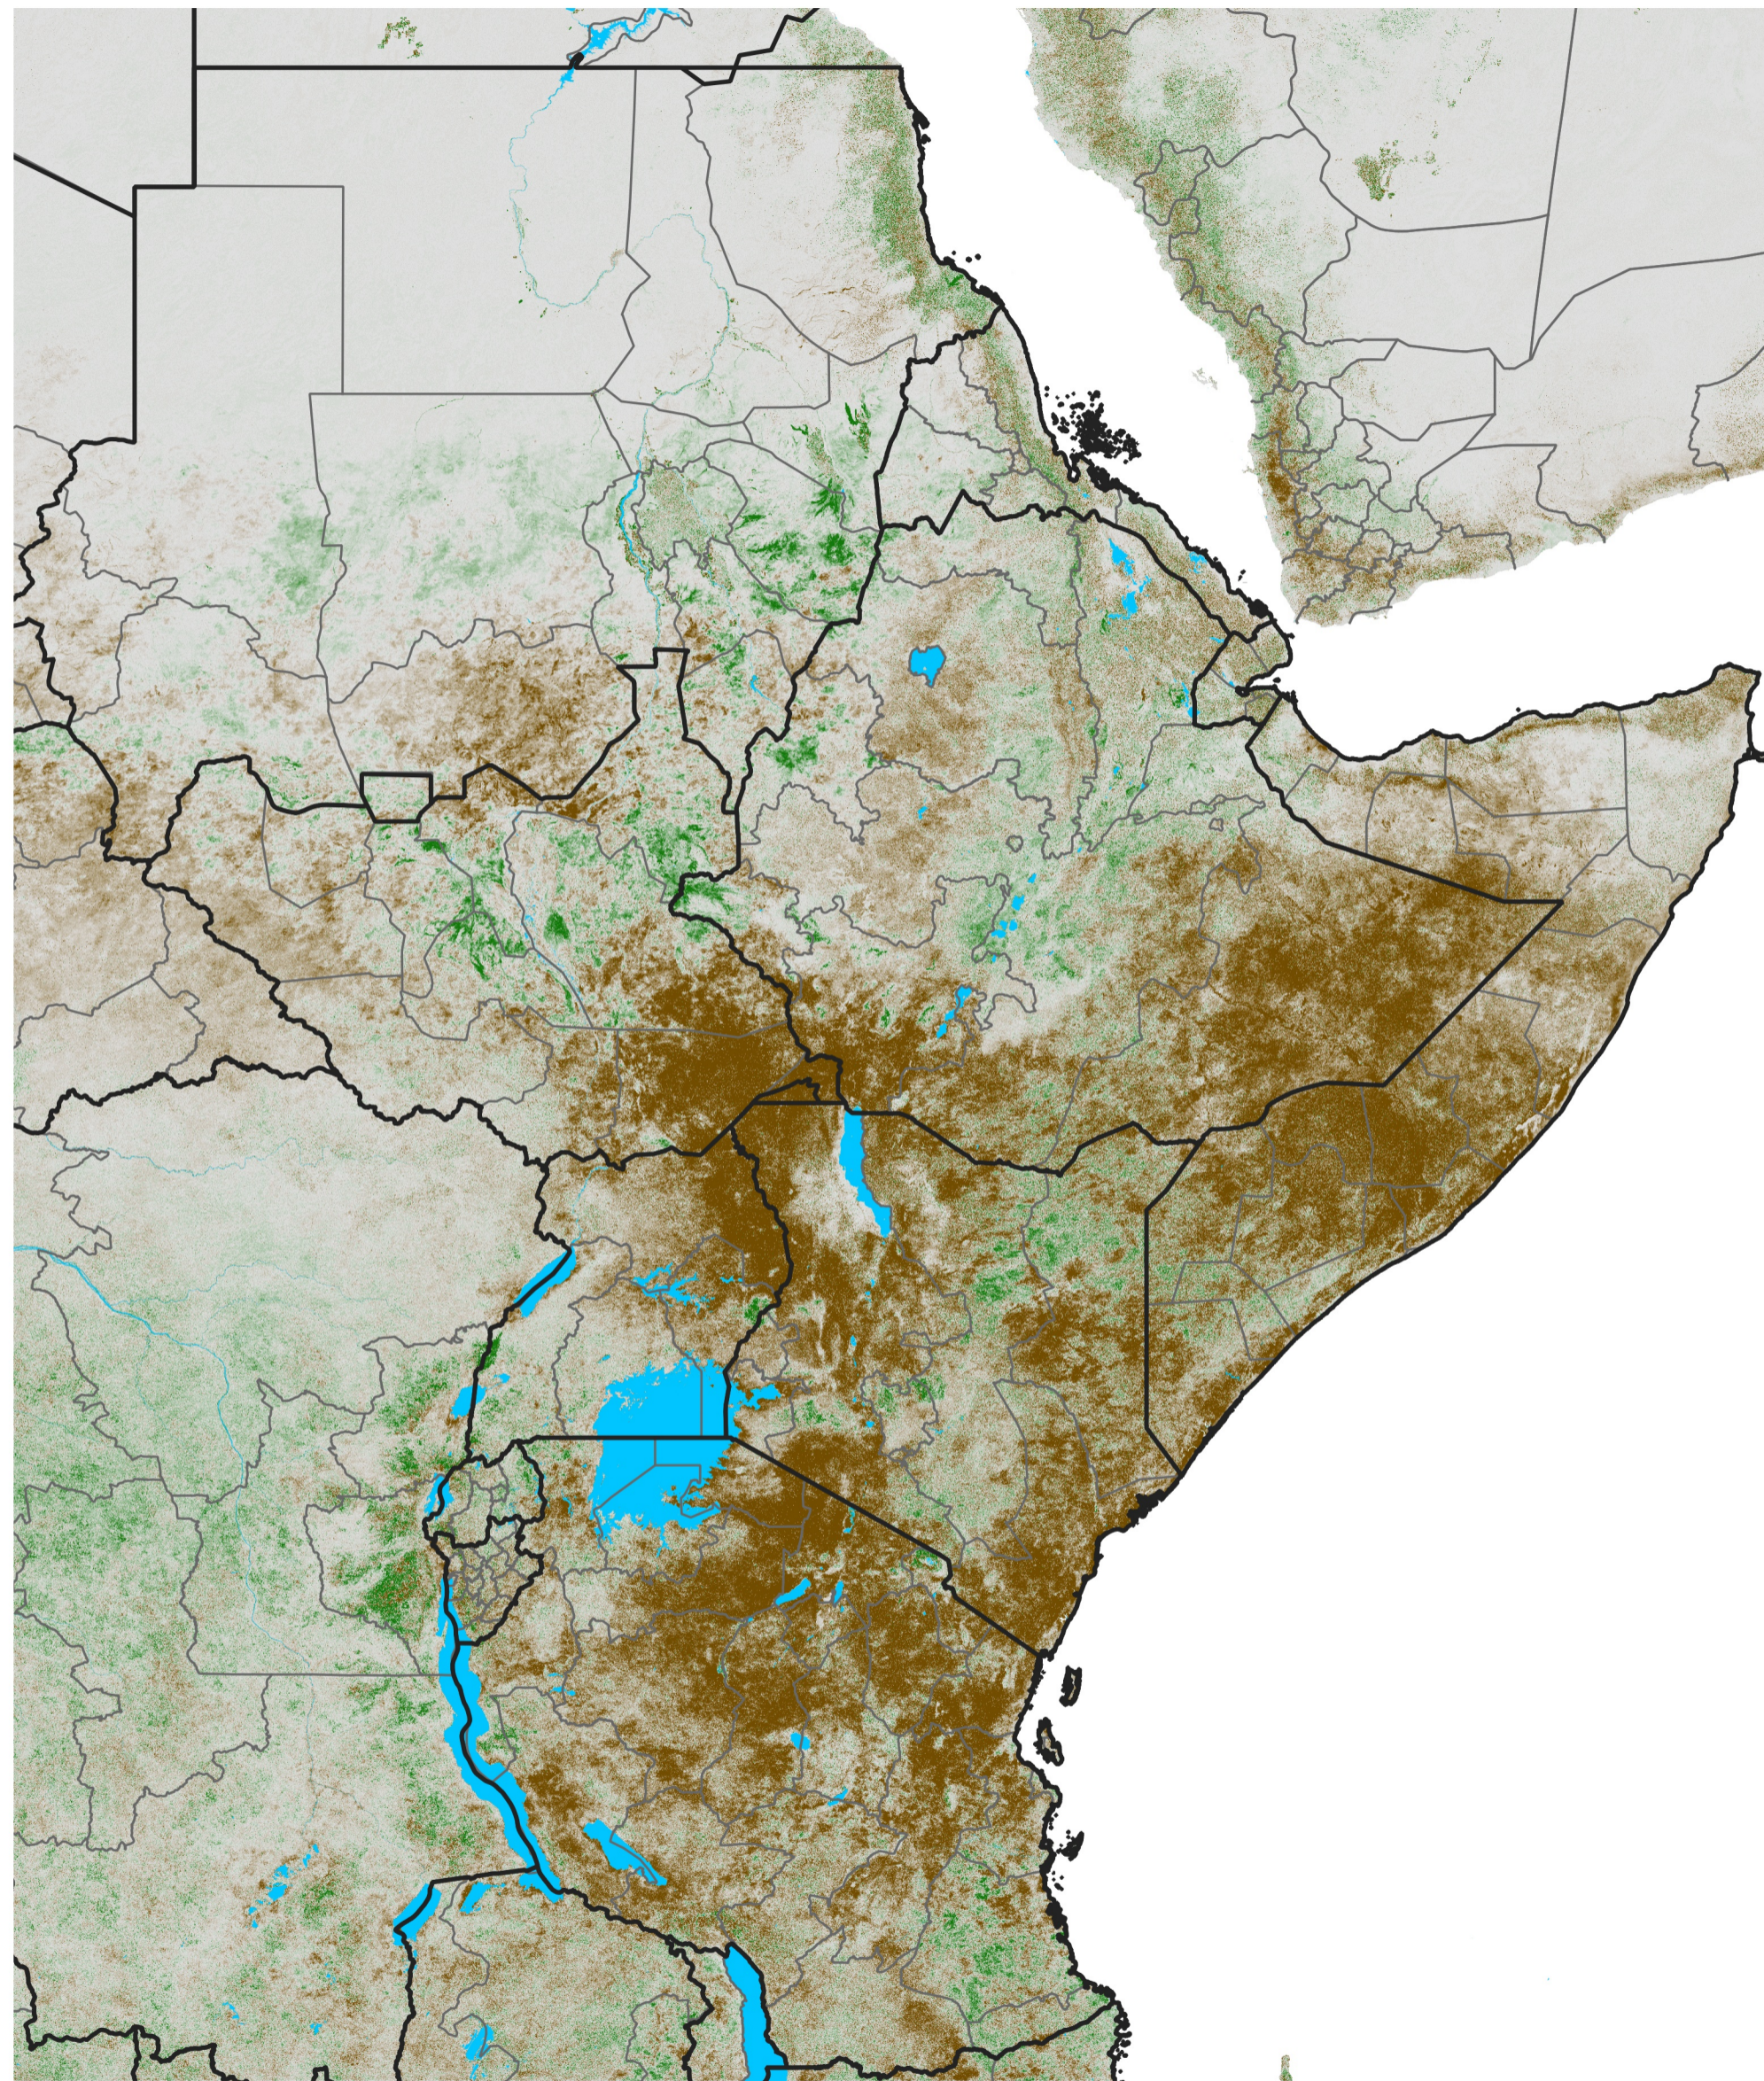

# East Africa NDVI Difference

2016 minus 2015

Period 68 / Dec 01 - 10, 2016

## NDVI Difference

< -0.3   -0.2   -0.1   -0.05   0.05   0.1   0.2   >0.3

Negative

No Difference

Positive