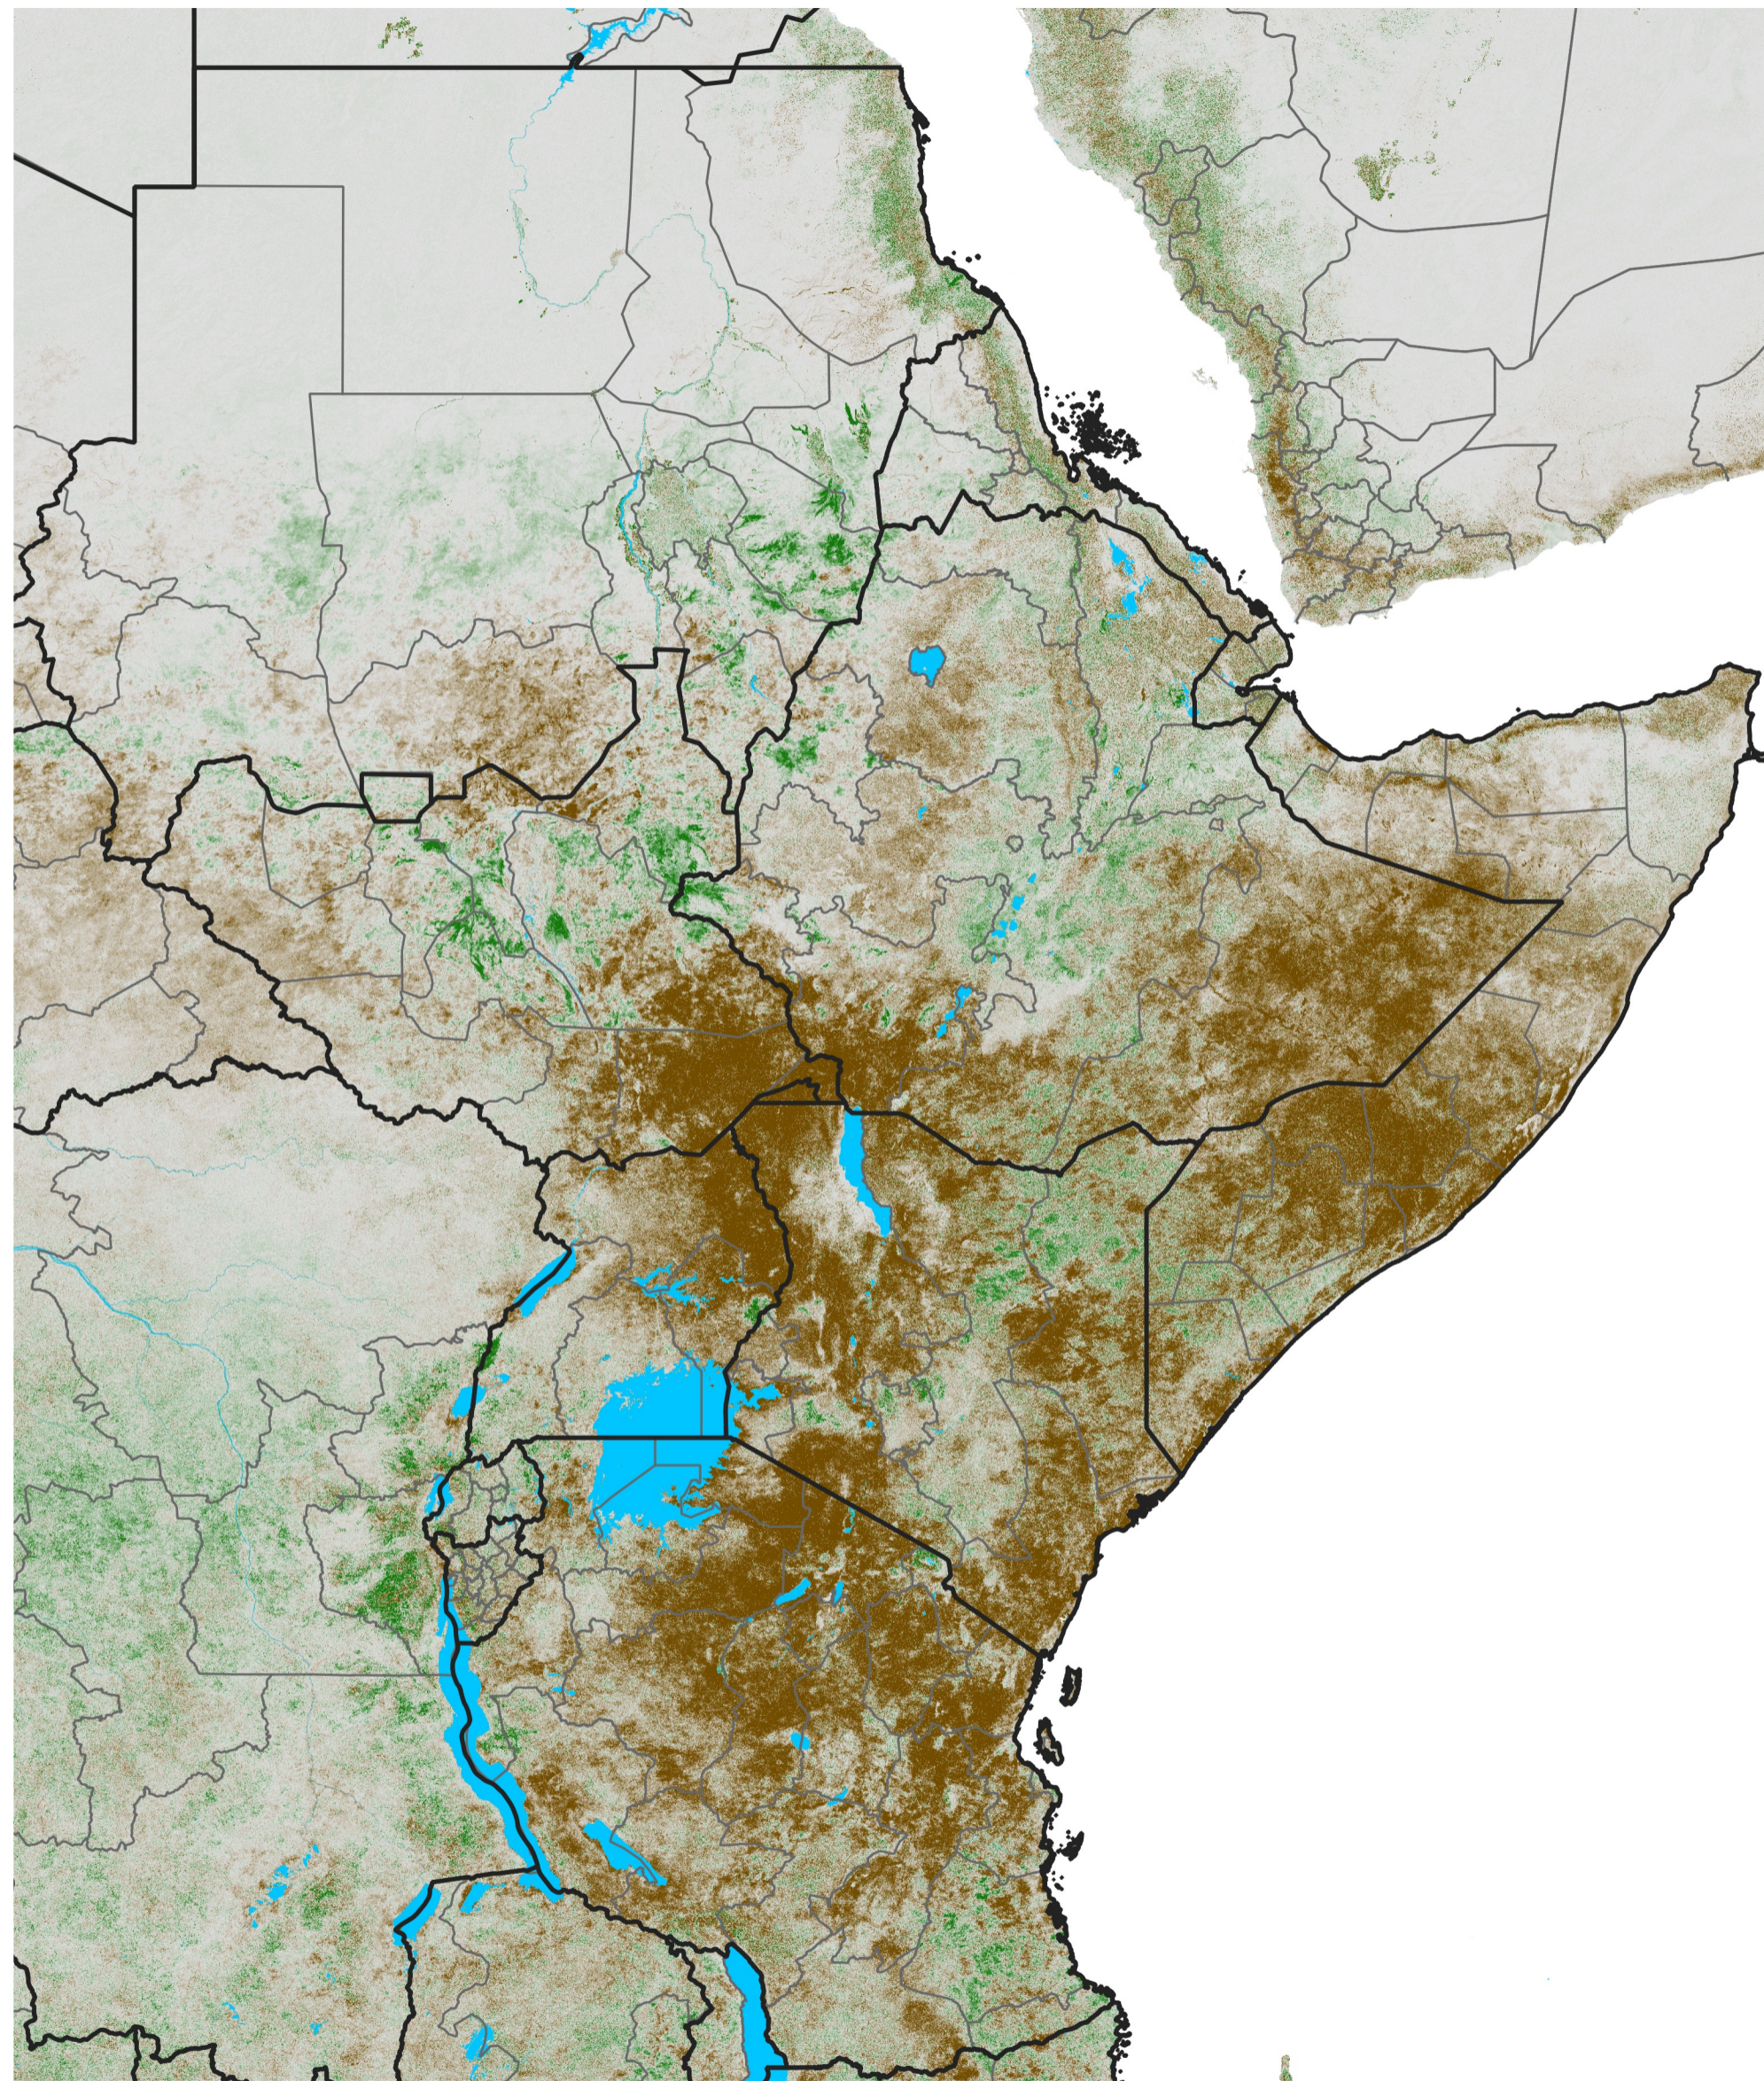

East Africa NDVI Difference

2016 minus 2015

Period 69 / Dec 06 - 15, 2016

NDVI Difference

< -0.3 -0.2 -0.1 -0.05 0.05 0.1 0.2 >0.3

Negative

No Difference

Positive