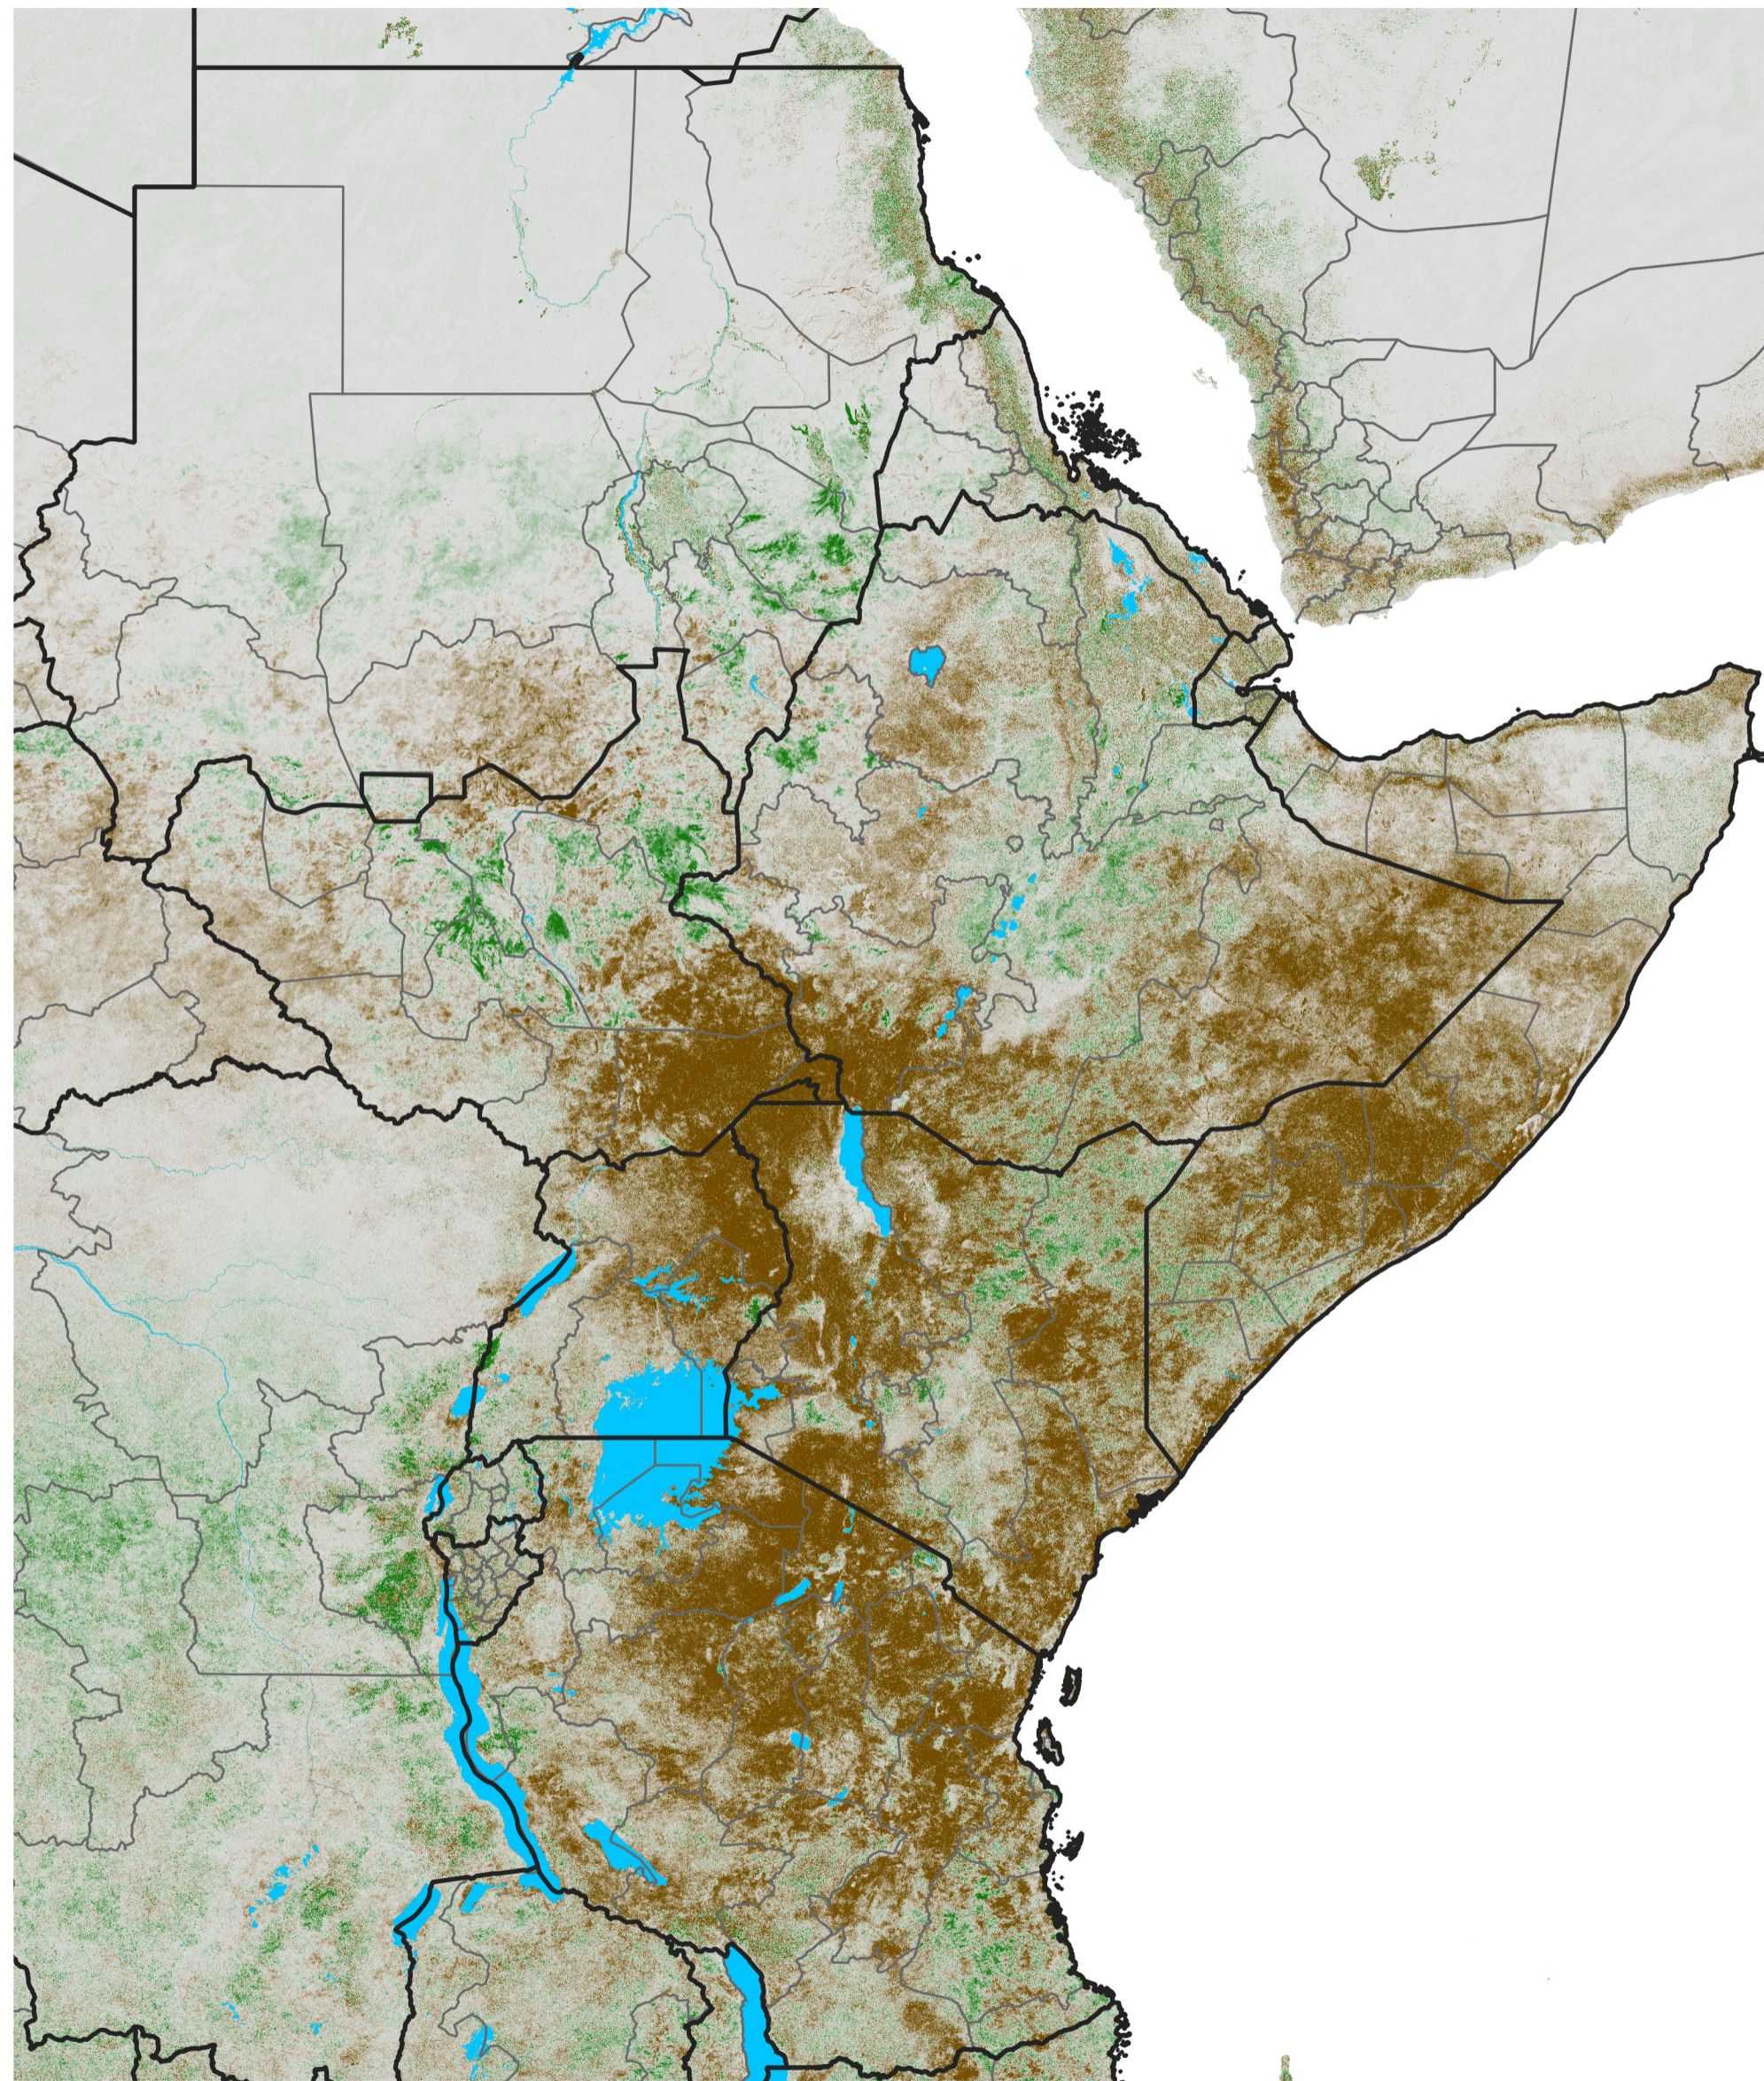

East Africa NDVI Difference

2016 minus 2015

Period 70 / Dec 11 - 20, 2016

NDVI Difference

< -0.3 -0.2 -0.1 -0.05 0.05 0.1 0.2 >0.3

Negative

No Difference

Positive