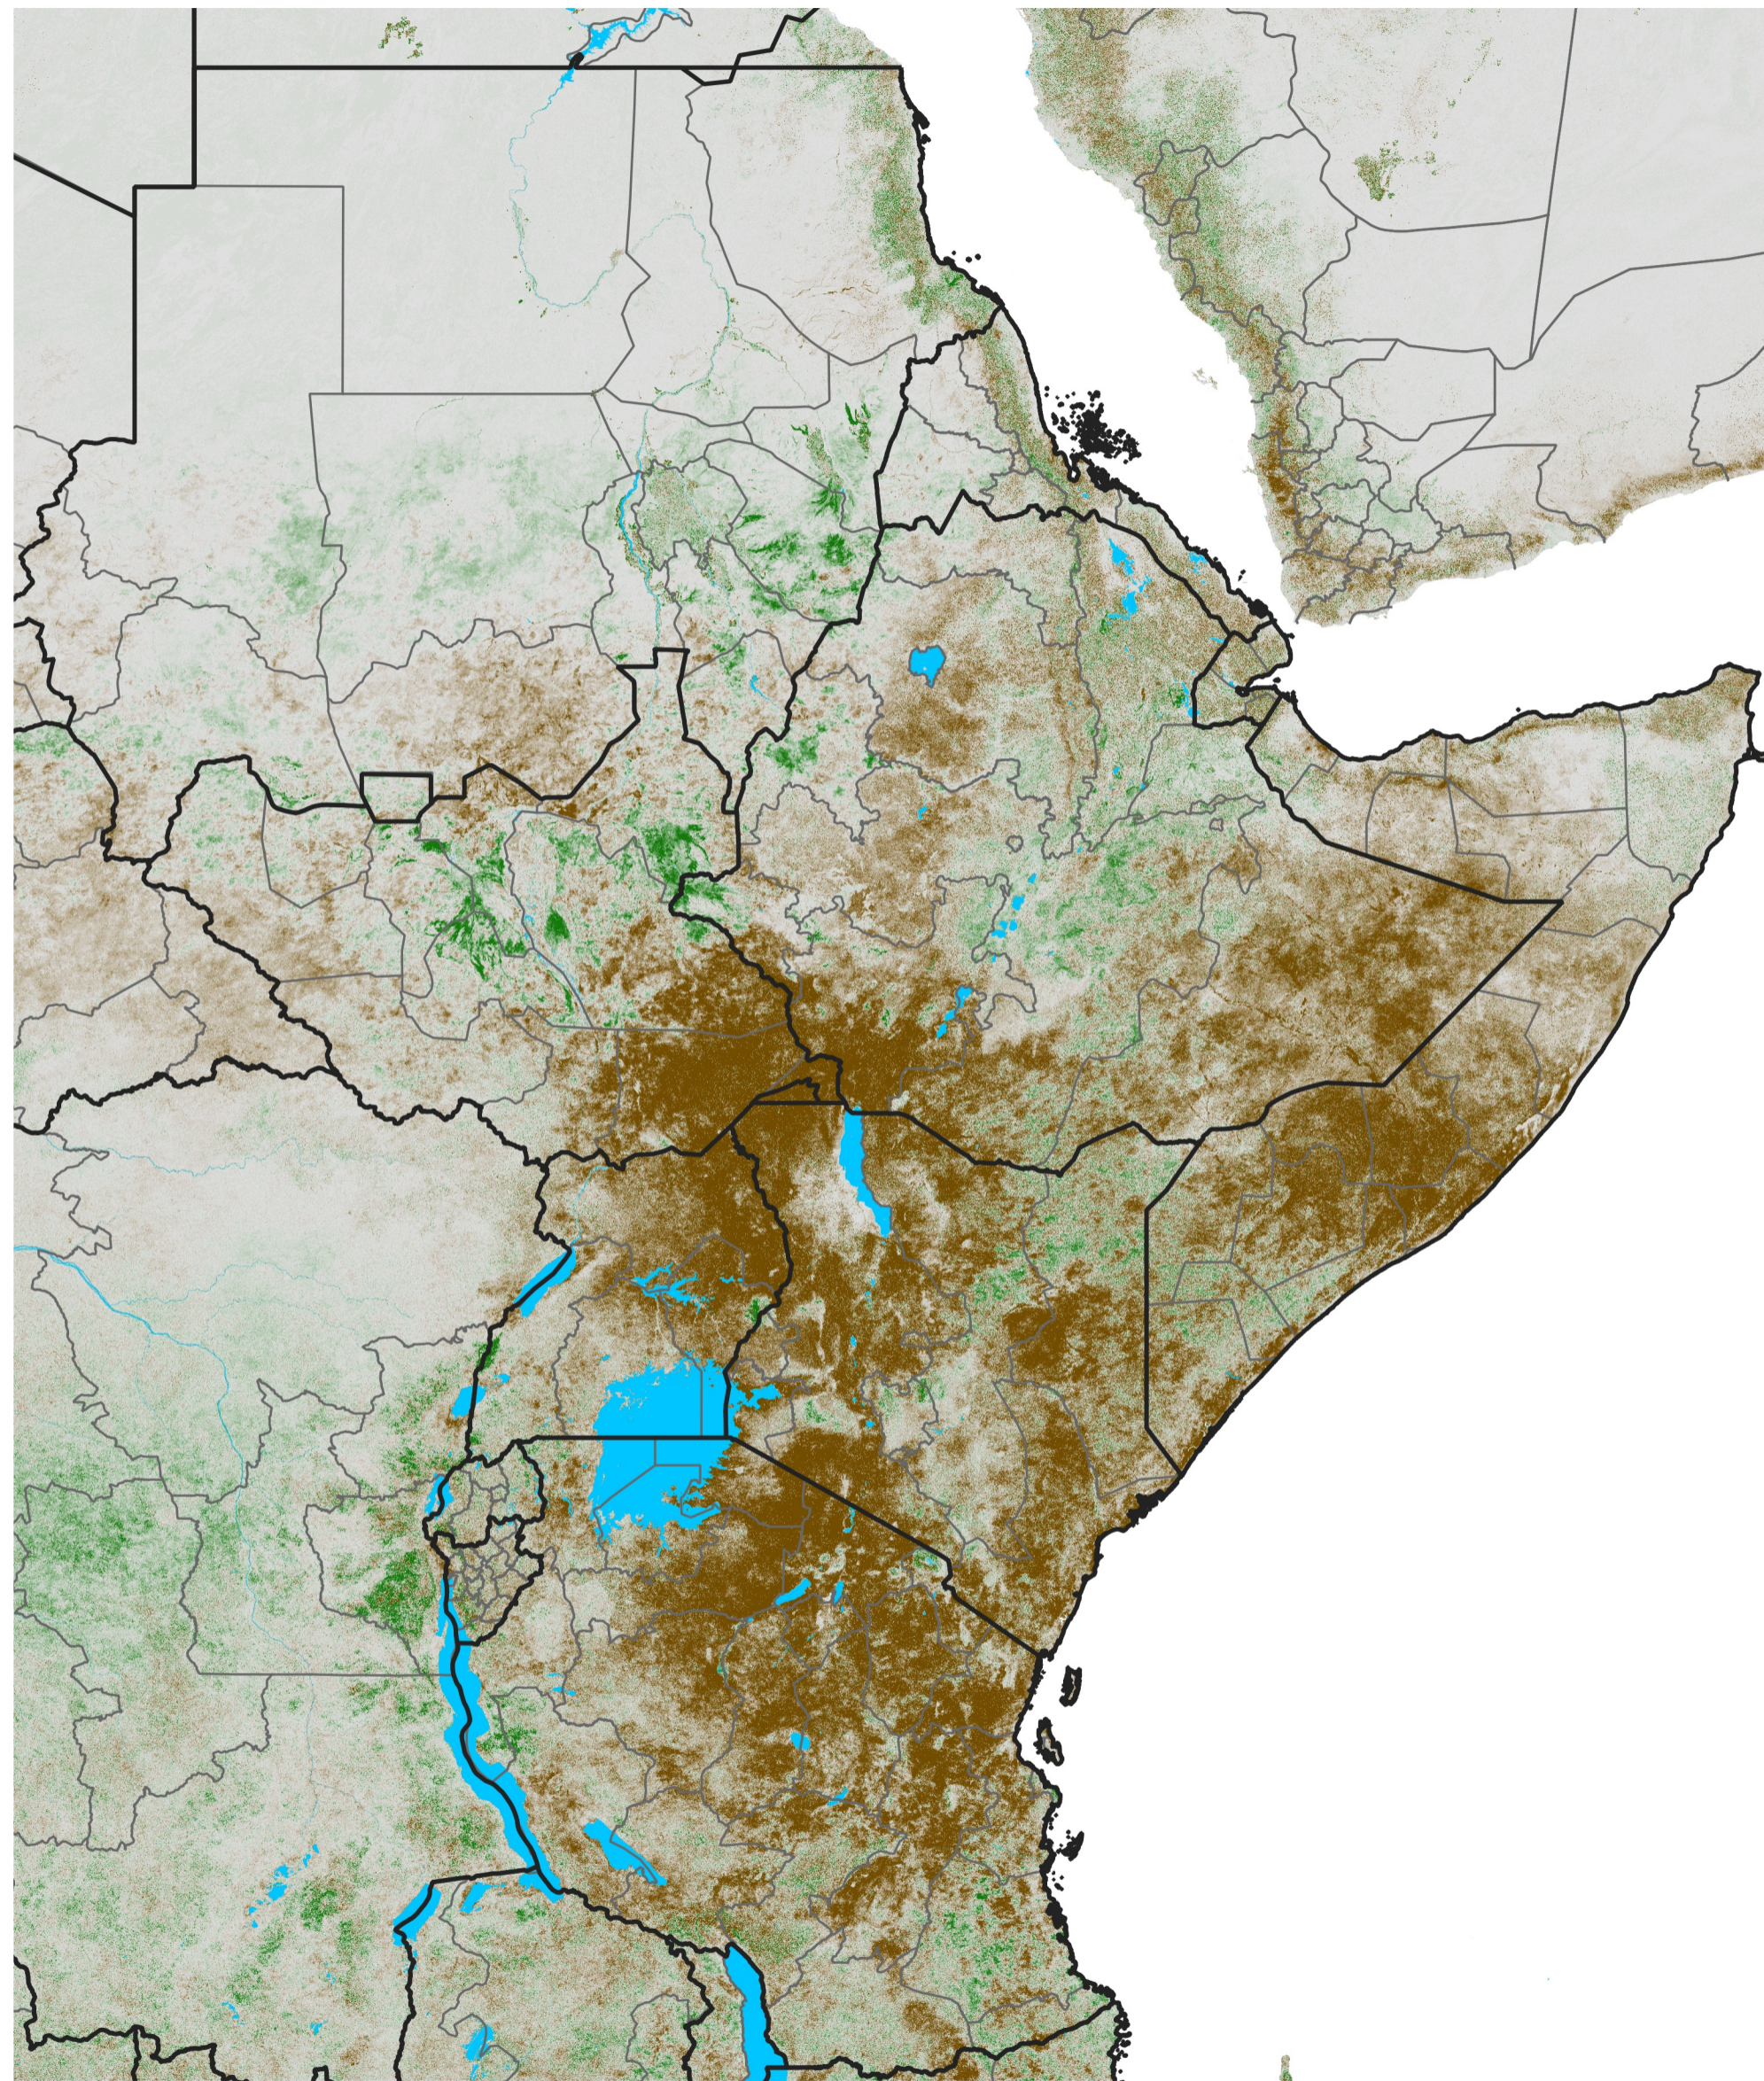

# East Africa NDVI Difference

2016 minus 2015

Period 71 / Dec 16 - 25, 2016

## NDVI Difference

< -0.3   -0.2   -0.1   -0.05   0.05   0.1   0.2   >0.3

Negative

No Difference

Positive