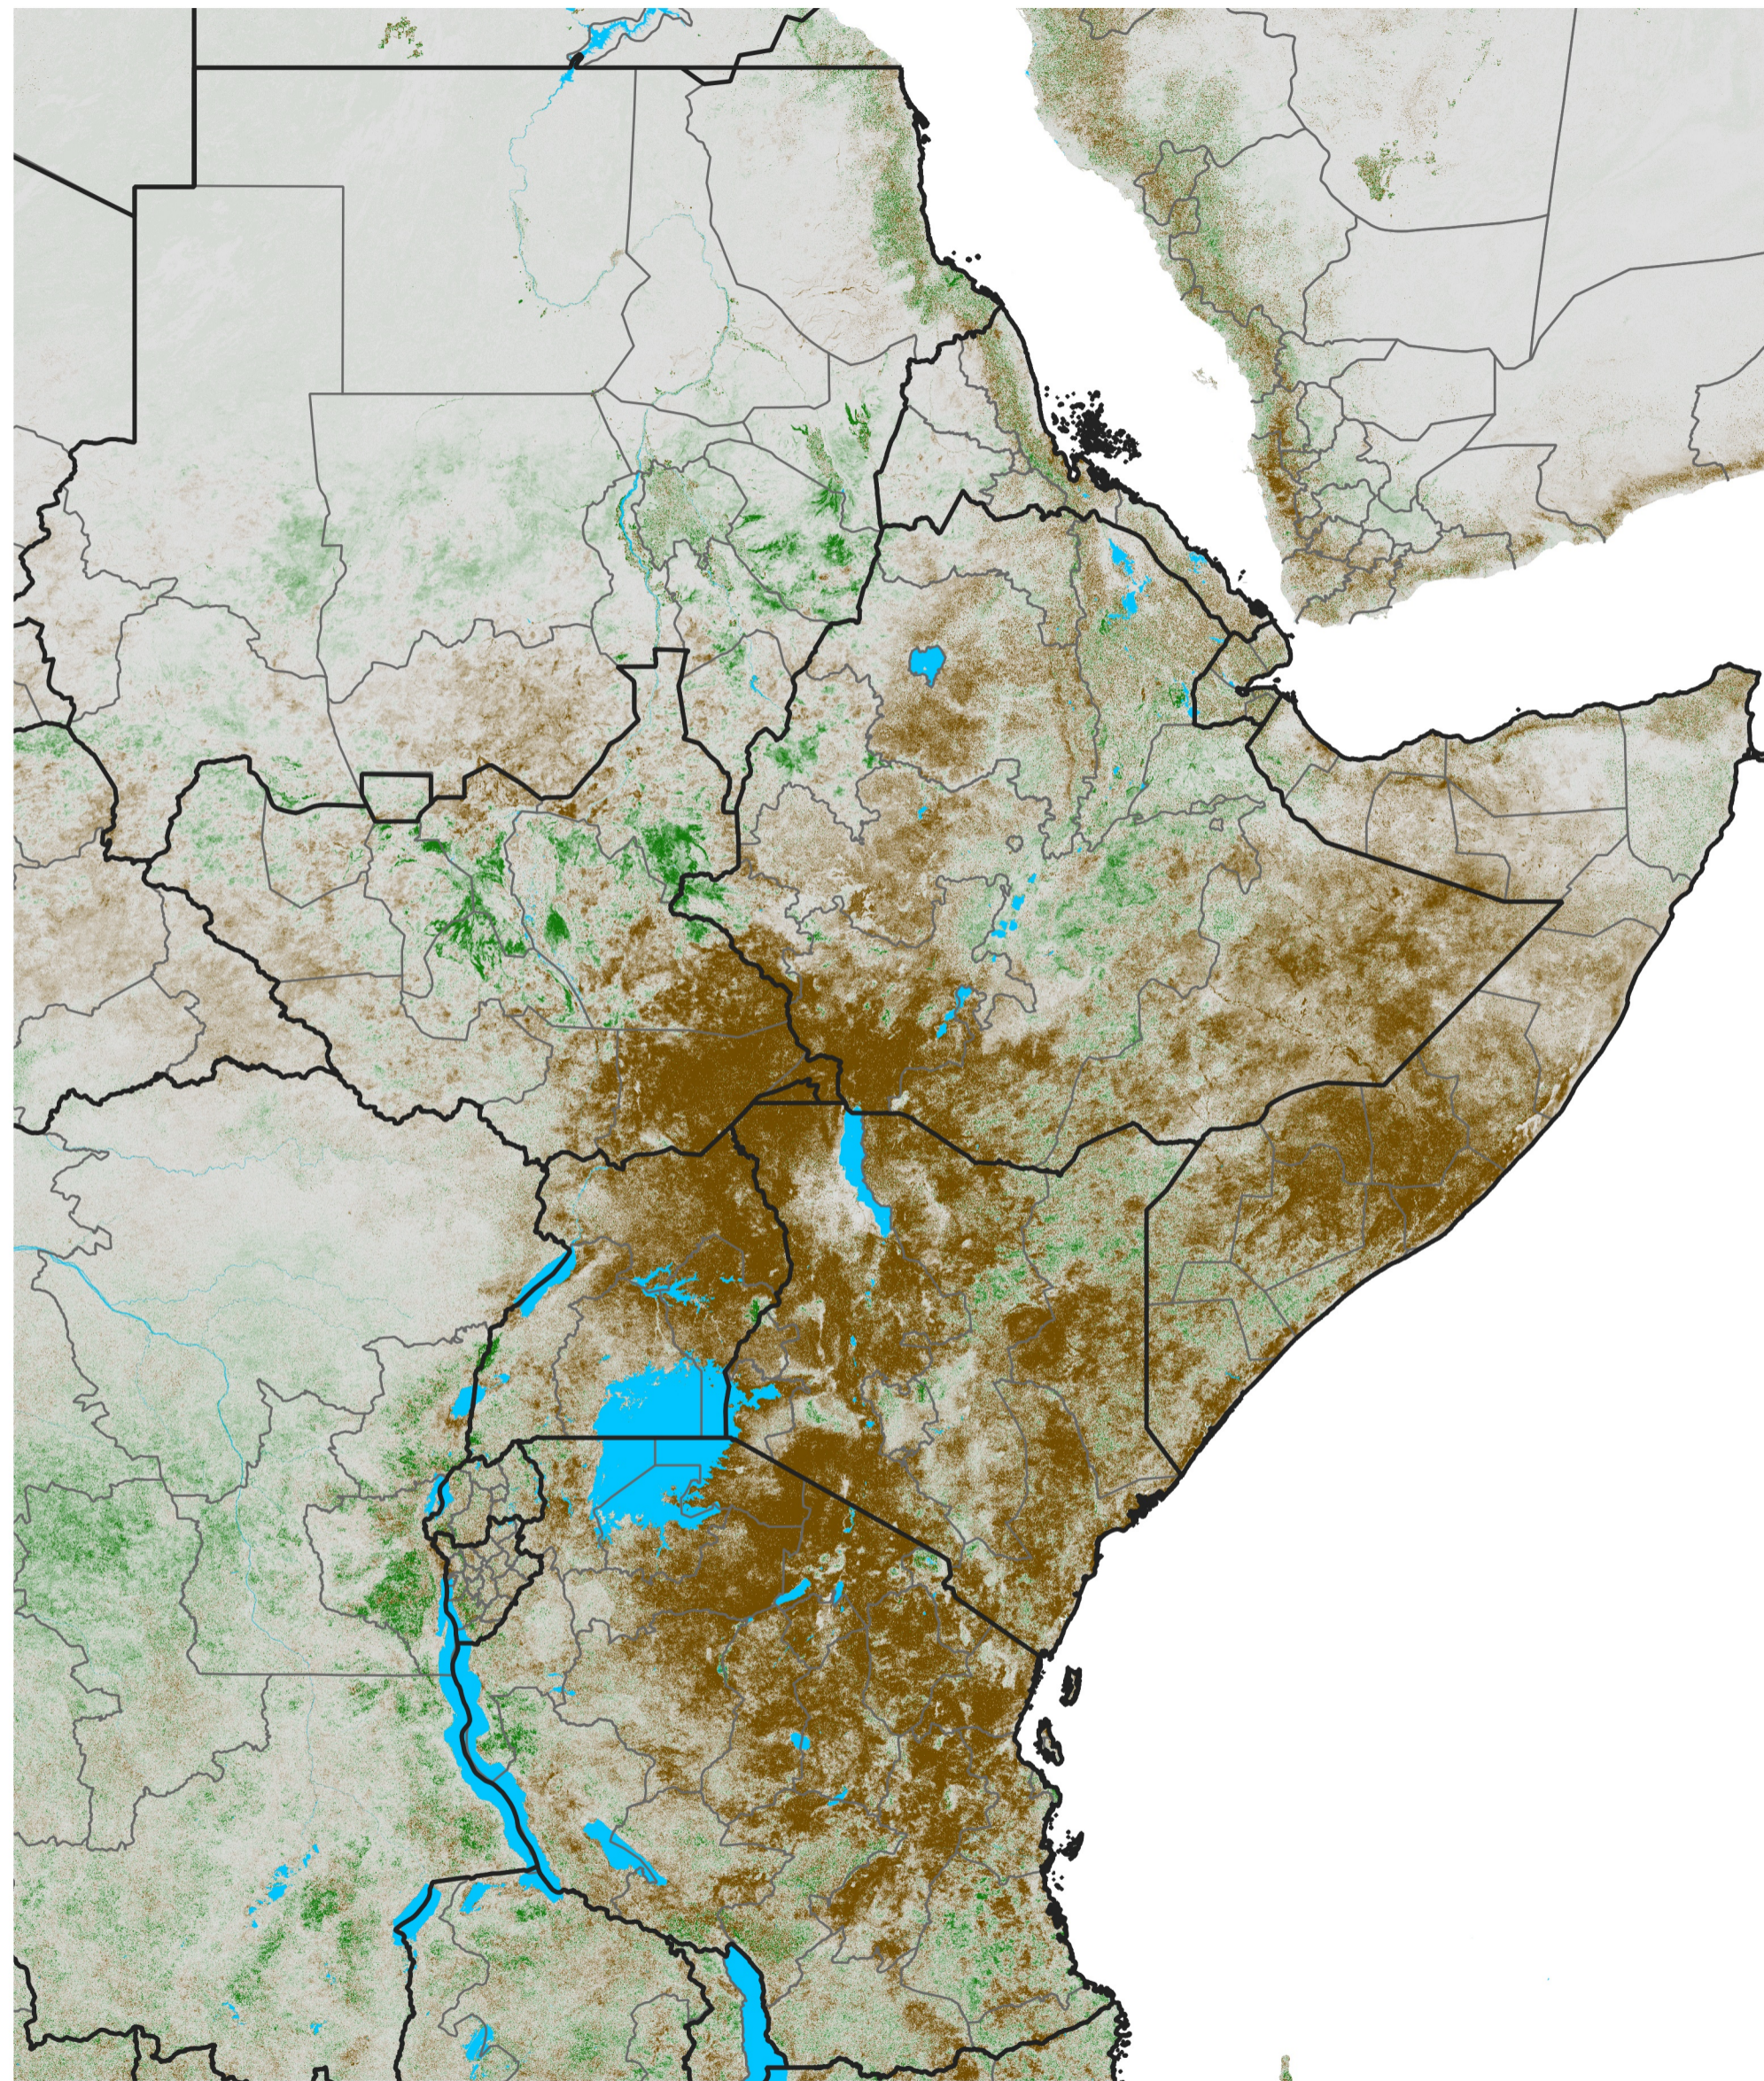

# East Africa NDVI Difference

2016 minus 2015

Period 72 / Dec 21 - 31, 2016

## NDVI Difference

< -0.3   -0.2   -0.1   -0.05   0.05   0.1   0.2   >0.3

Negative

No Difference

Positive