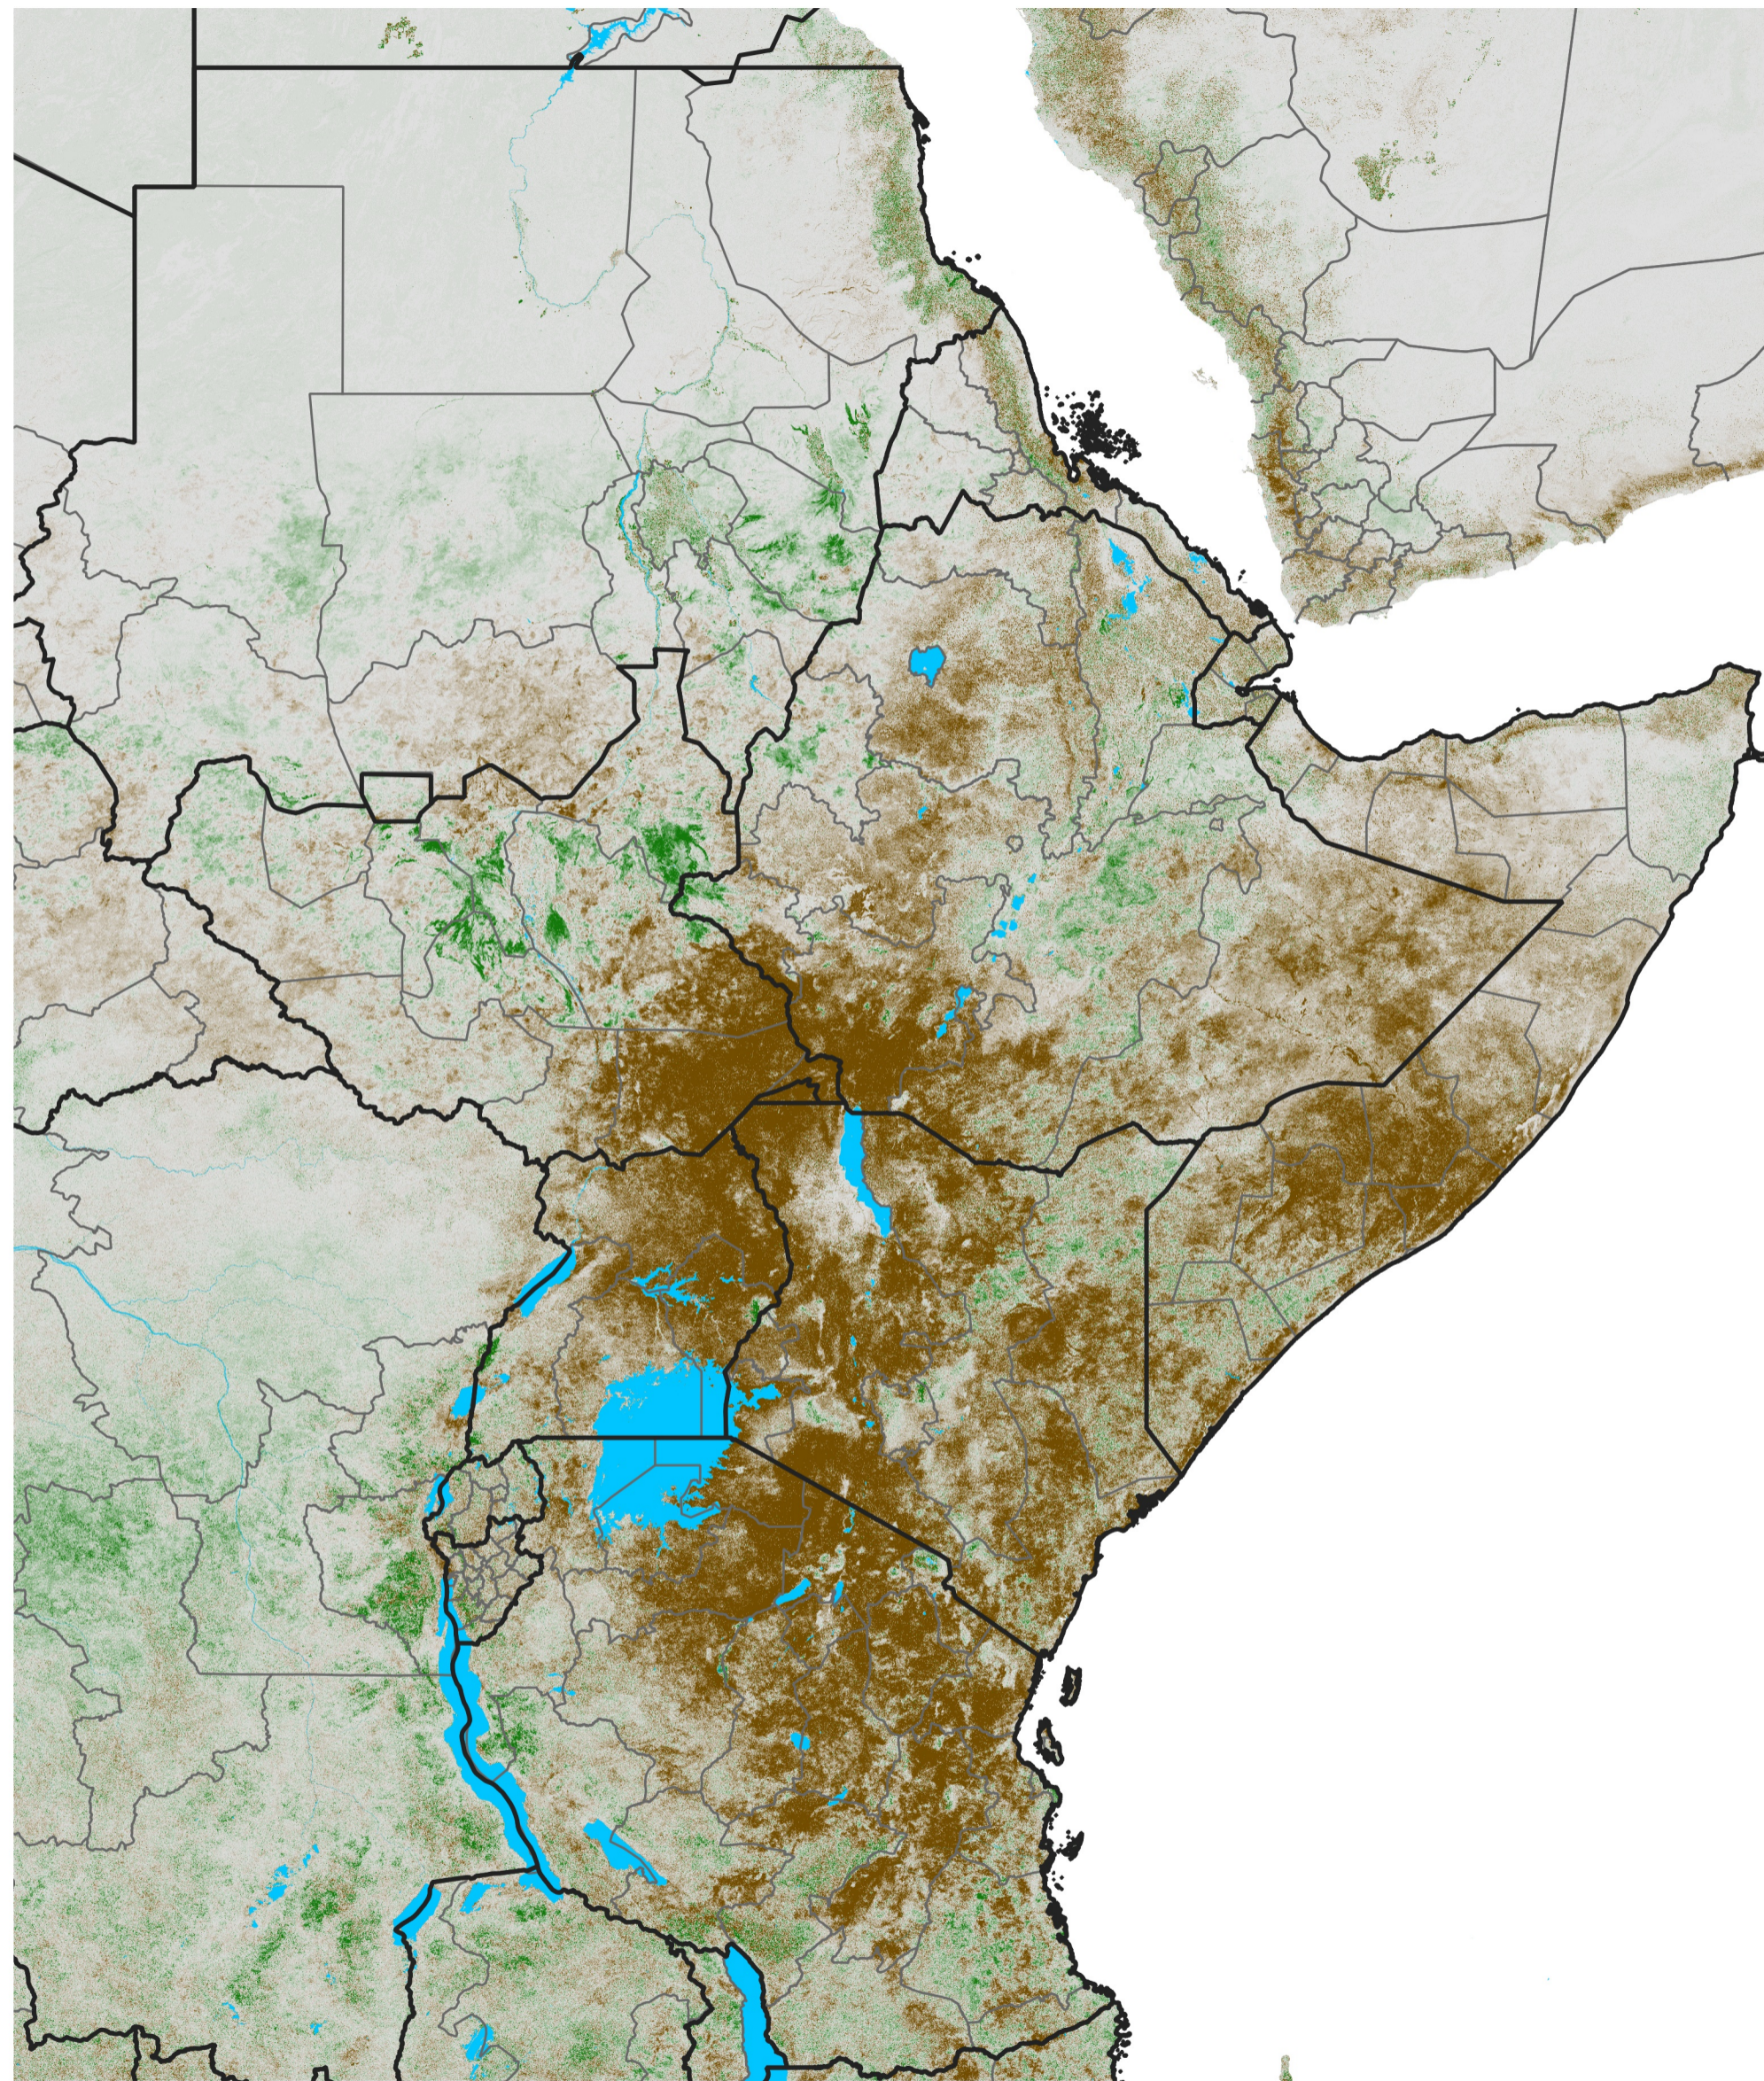

East Africa NDVI Difference

2017 minus 2016

Period 01 / Dec 26, 2016 - Jan 05, 2017

NDVI Difference

< -0.3 -0.2 -0.1 -0.05 0.05 0.1 0.2 >0.3

Negative

No Difference

Positive