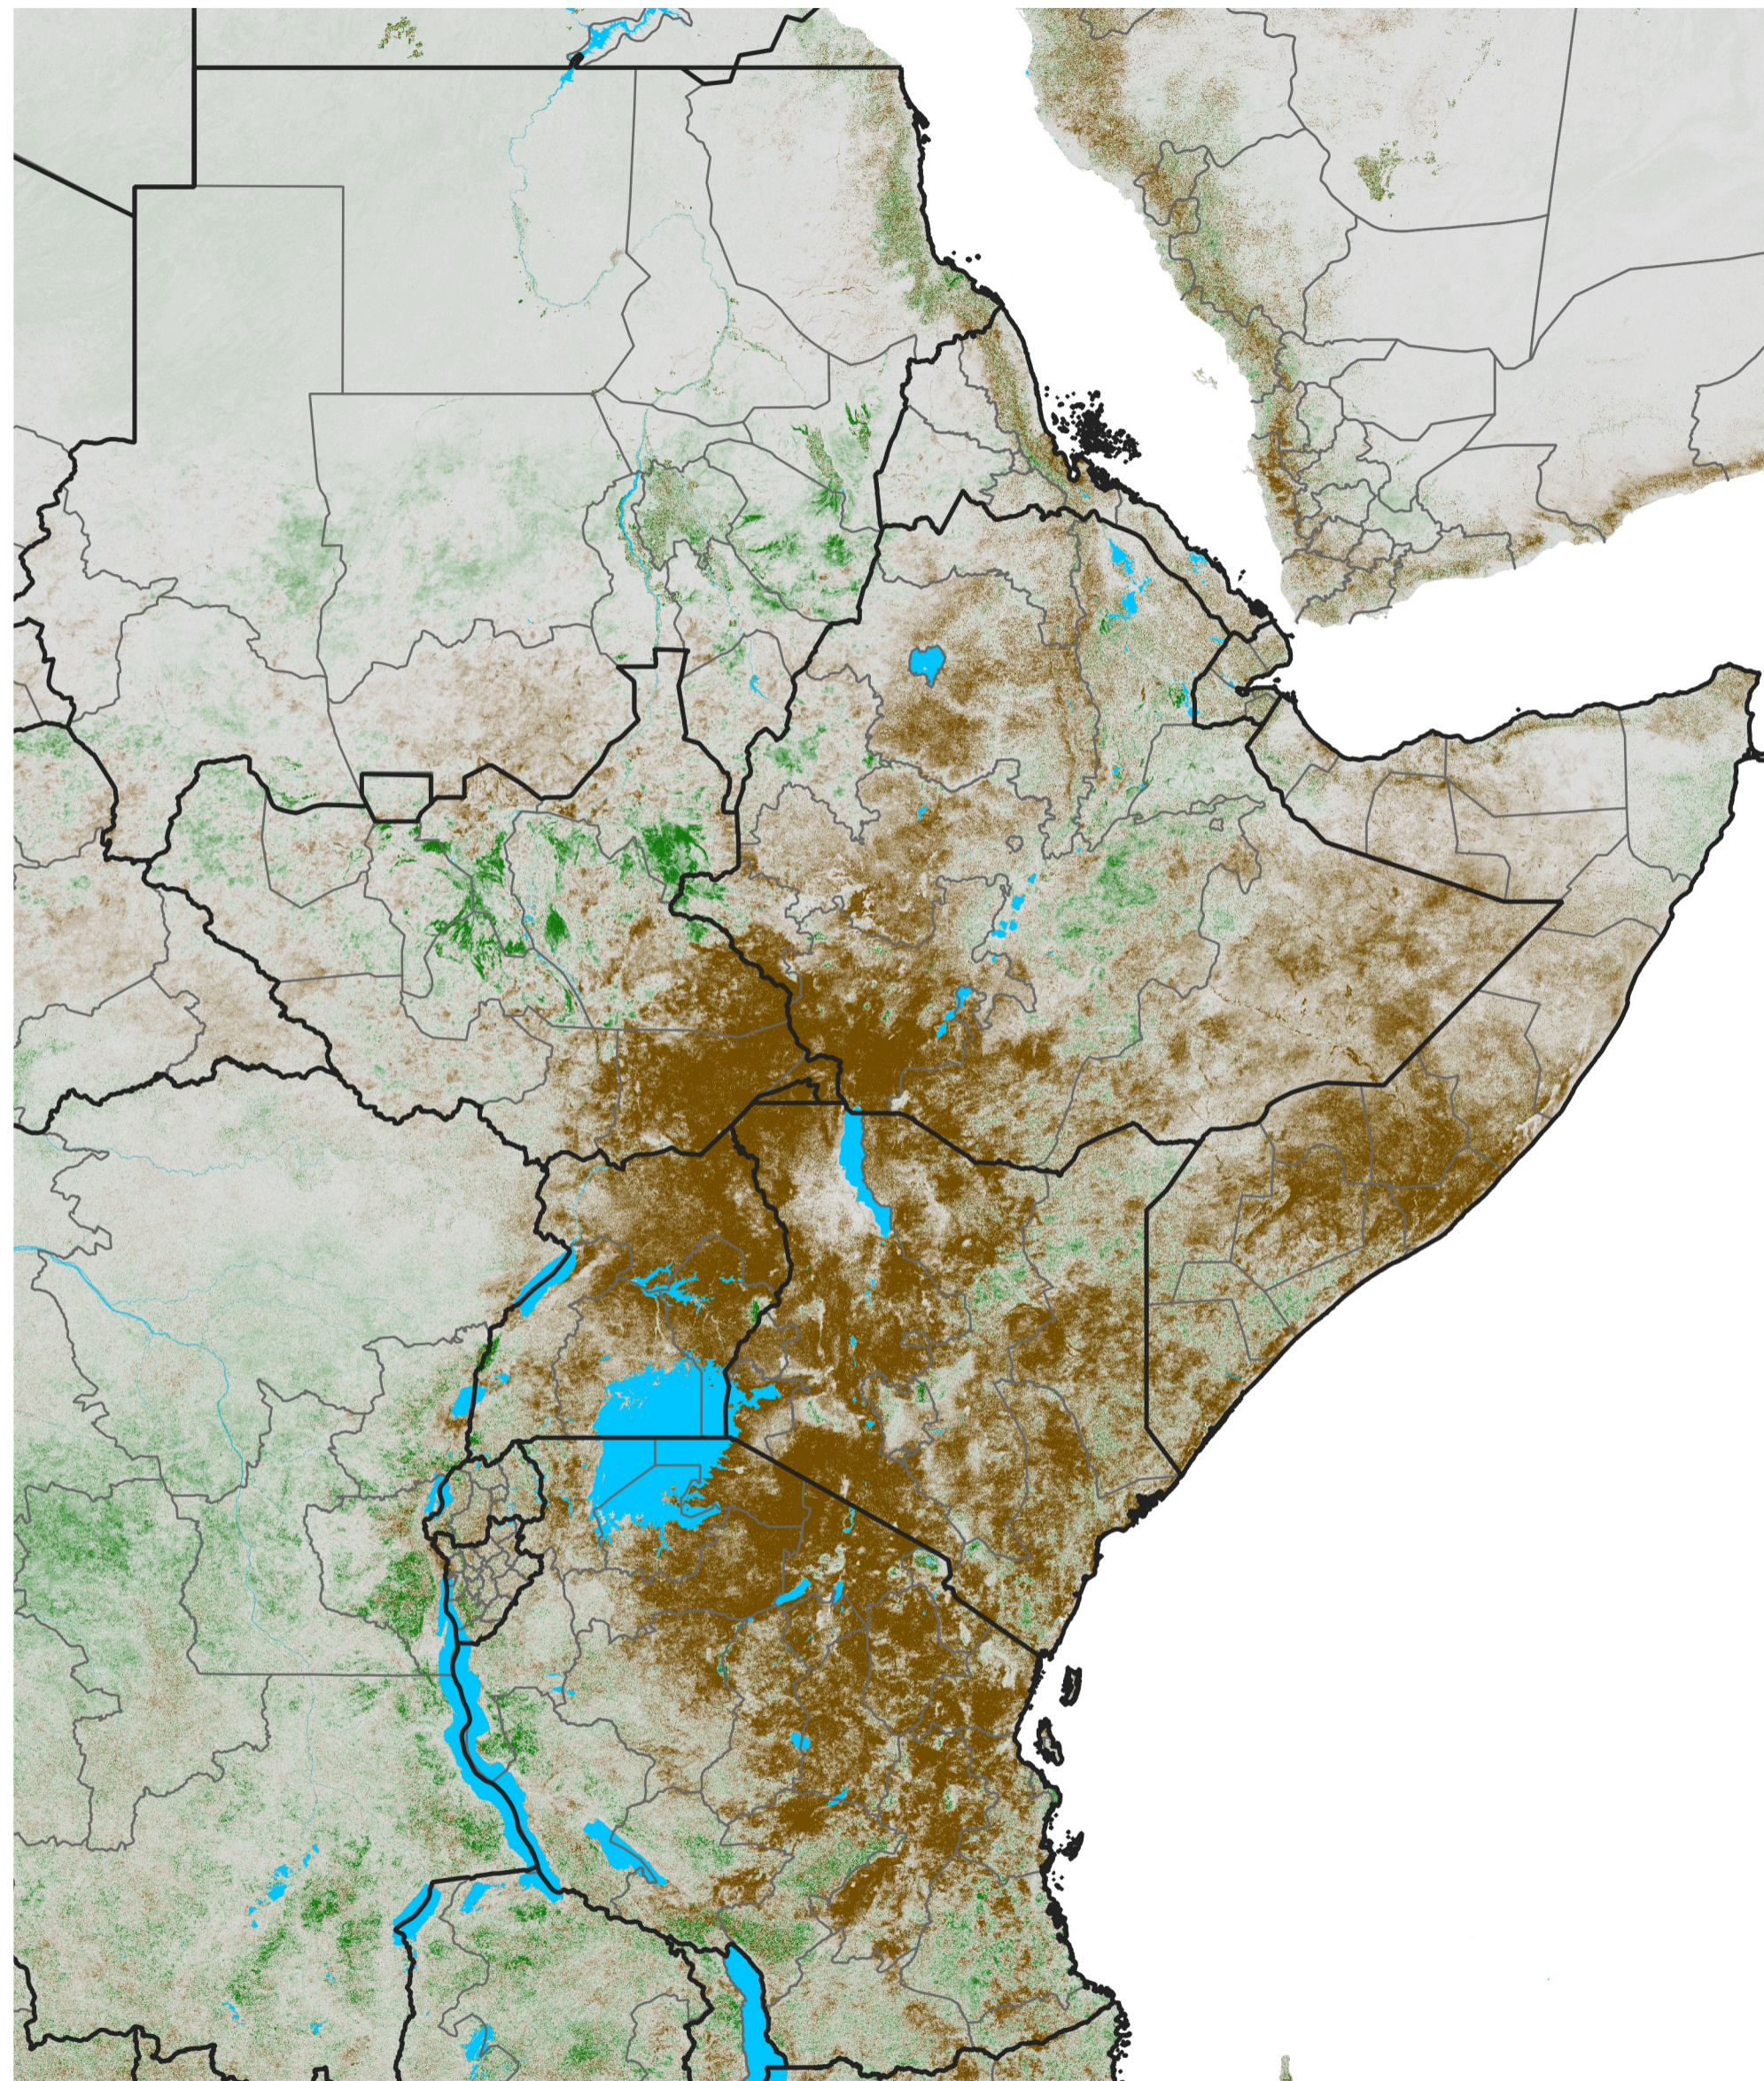

# East Africa NDVI Difference

2017 minus 2016

Period 02 / Jan 01 - 10, 2017

## NDVI Difference

< -0.3   -0.2   -0.1   -0.05   0.05   0.1   0.2   >0.3

Negative

No Difference

Positive