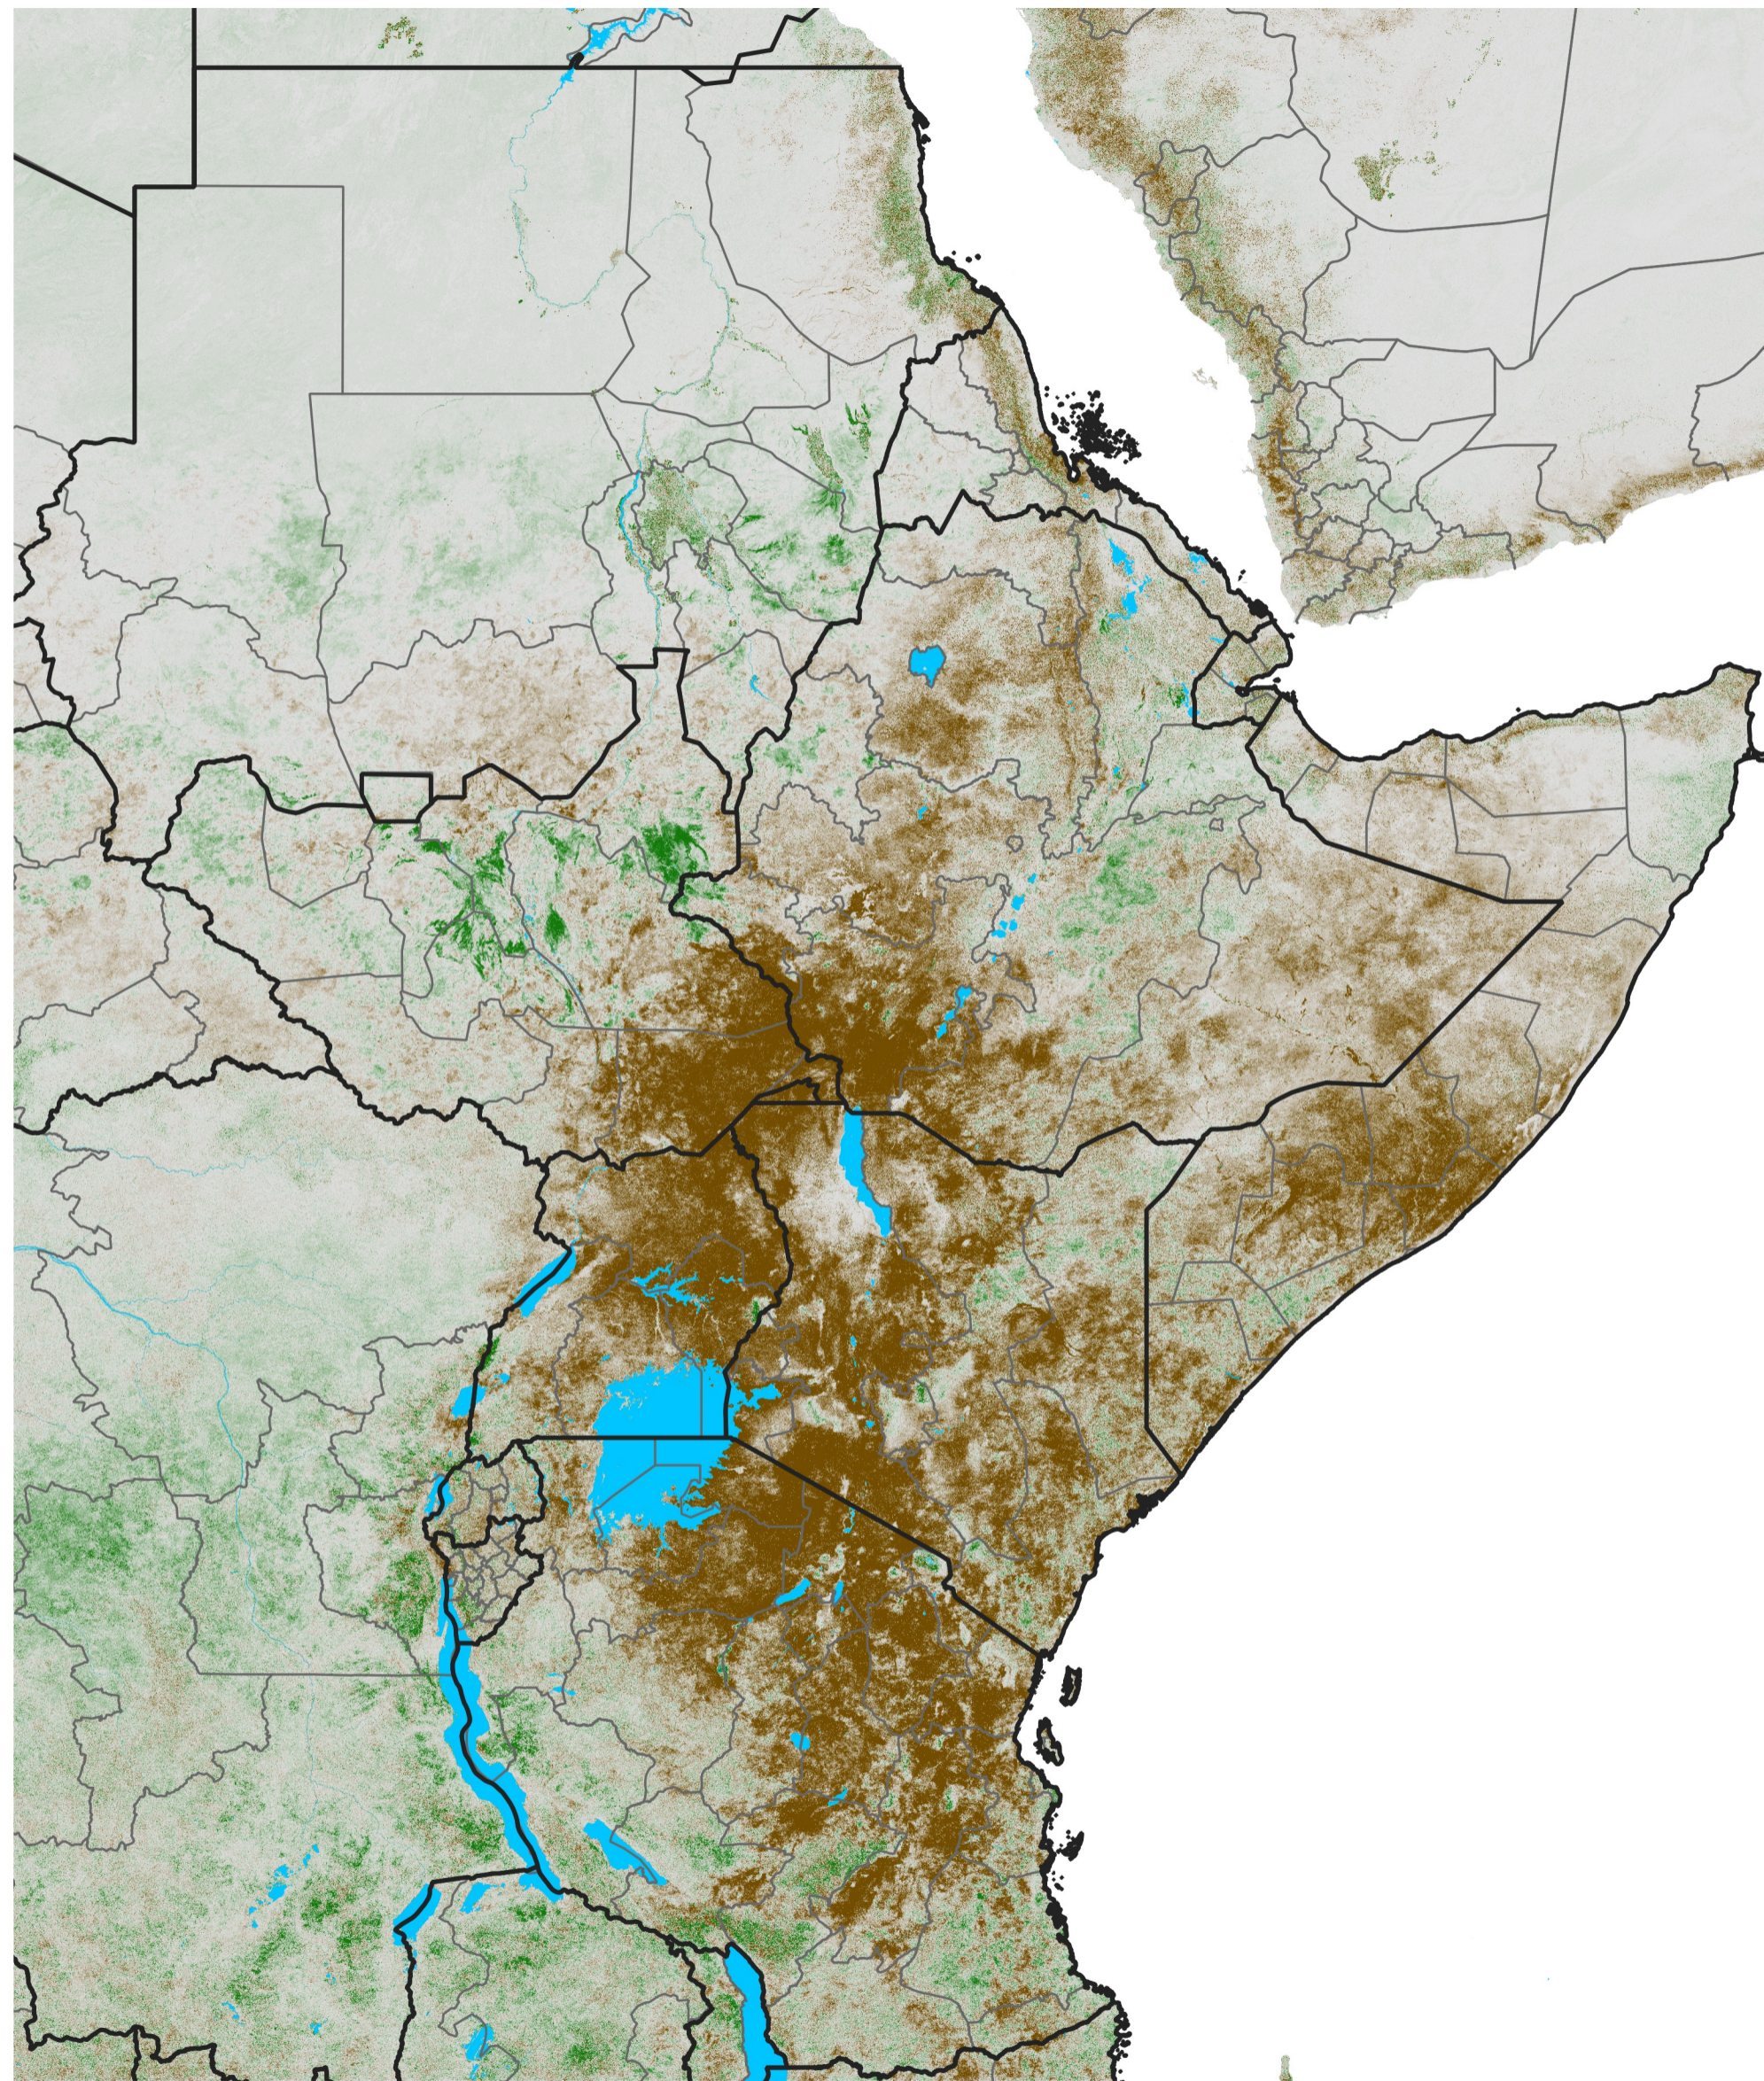

East Africa NDVI Difference

2017 minus 2016

Period 03 / Jan 06 - 15, 2017

NDVI Difference

< -0.3 -0.2 -0.1 -0.05 0.05 0.1 0.2 >0.3

Negative

No Difference

Positive