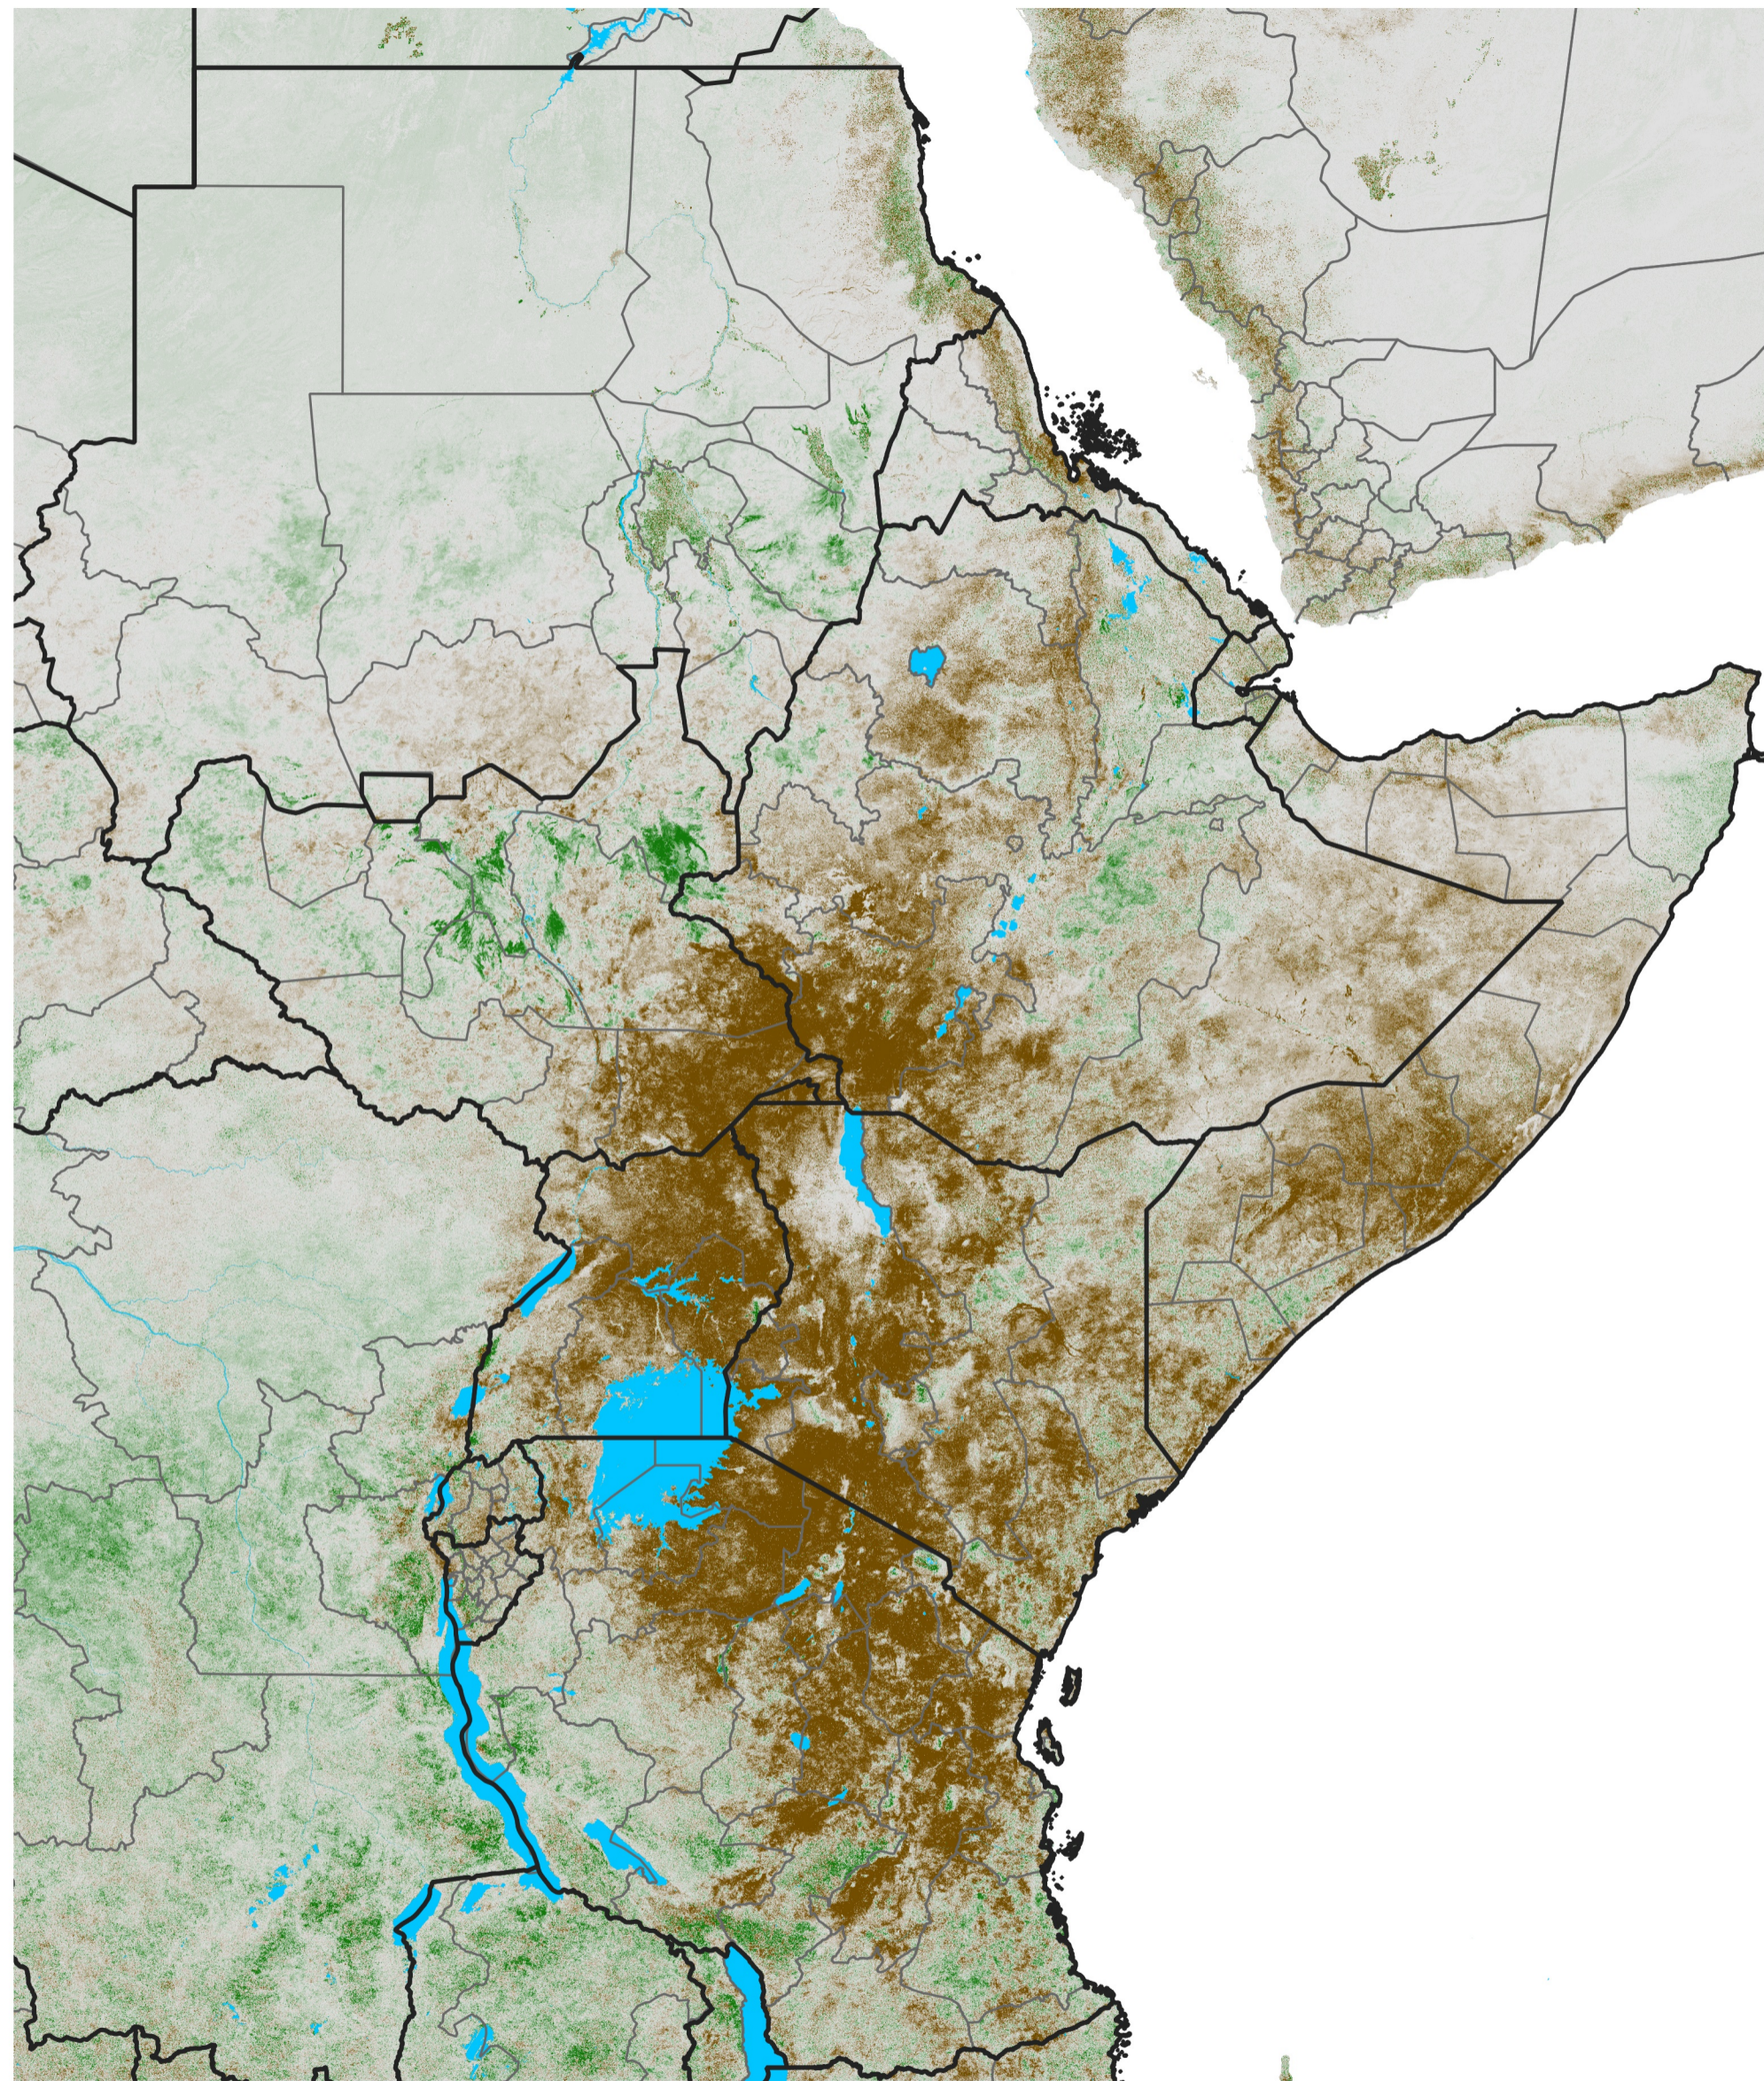

East Africa NDVI Difference

2017 minus 2016

Period 04 / Jan 11 - 20, 2017

NDVI Difference

< -0.3 -0.2 -0.1 -0.05 0.05 0.1 0.2 >0.3

Negative

No Difference

Positive