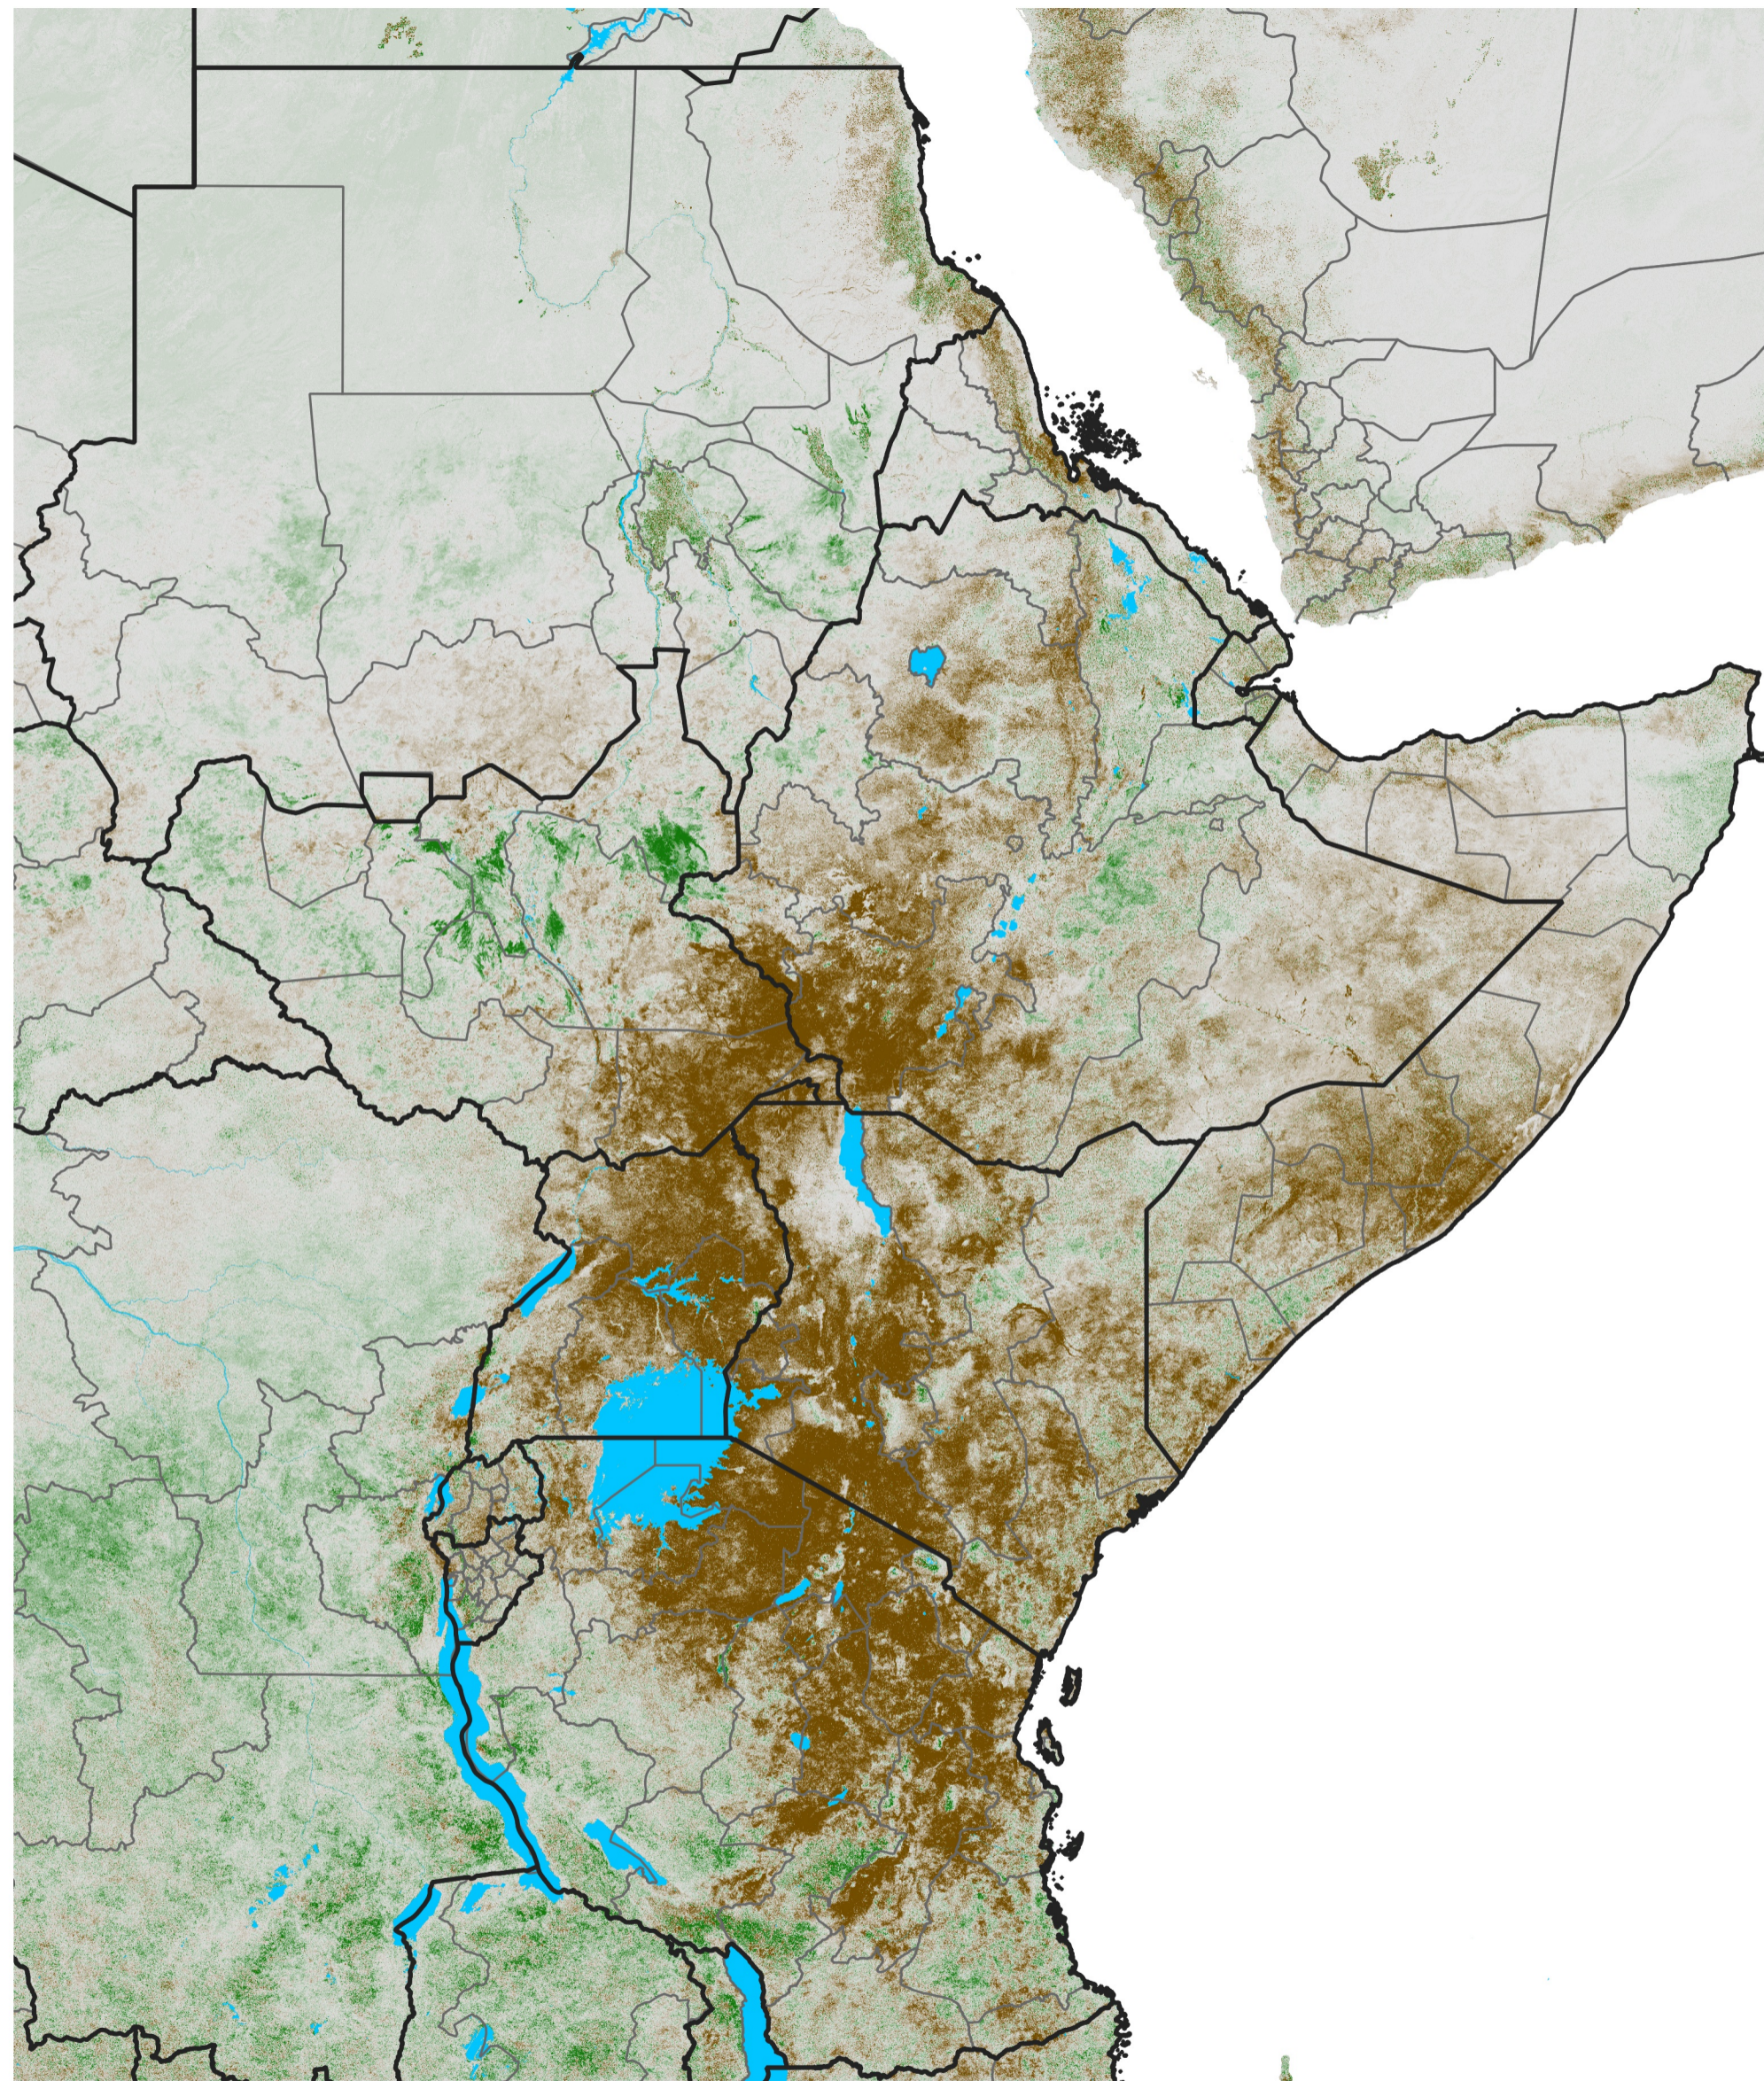

East Africa NDVI Difference

2017 minus 2016

Period 05 / Jan 16 - 25, 2017

NDVI Difference

< -0.3 -0.2 -0.1 -0.05 0.05 0.1 0.2 >0.3

Negative

No Difference

Positive