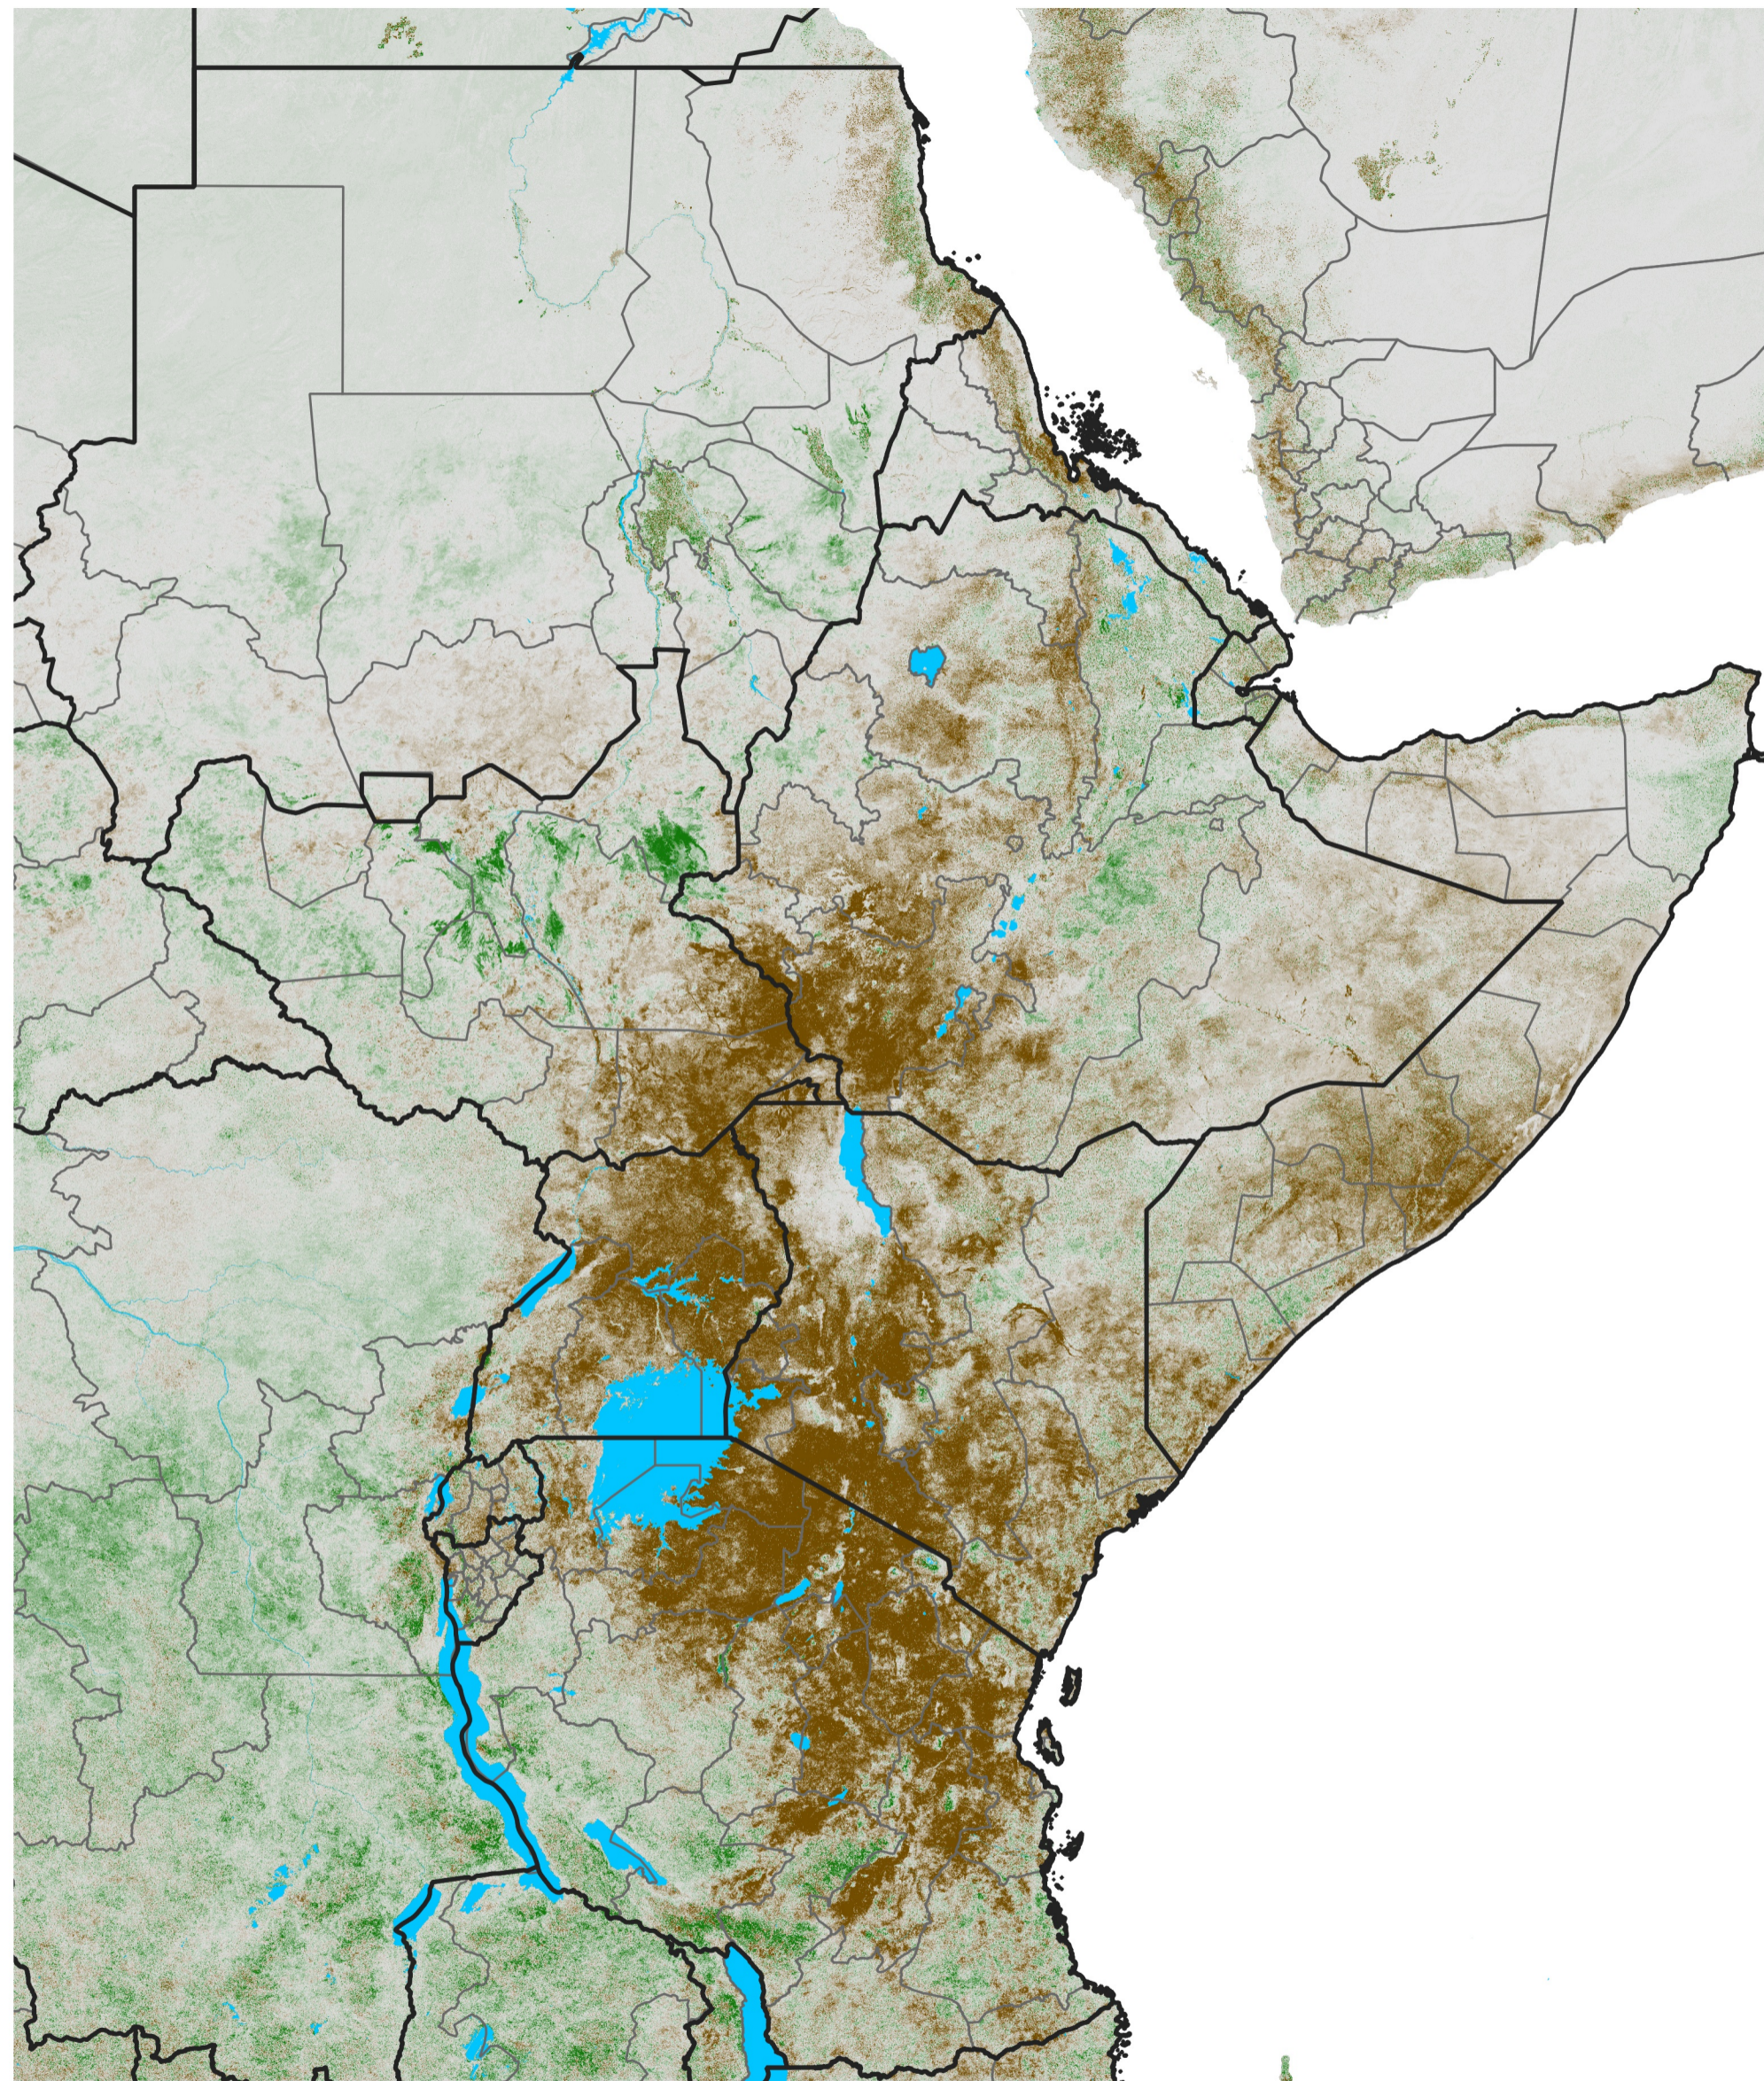

East Africa NDVI Difference

2017 minus 2016

Period 06 / Jan 21 - 31, 2017

NDVI Difference

< -0.3 -0.2 -0.1 -0.05 0.05 0.1 0.2 >0.3

Negative

No Difference

Positive