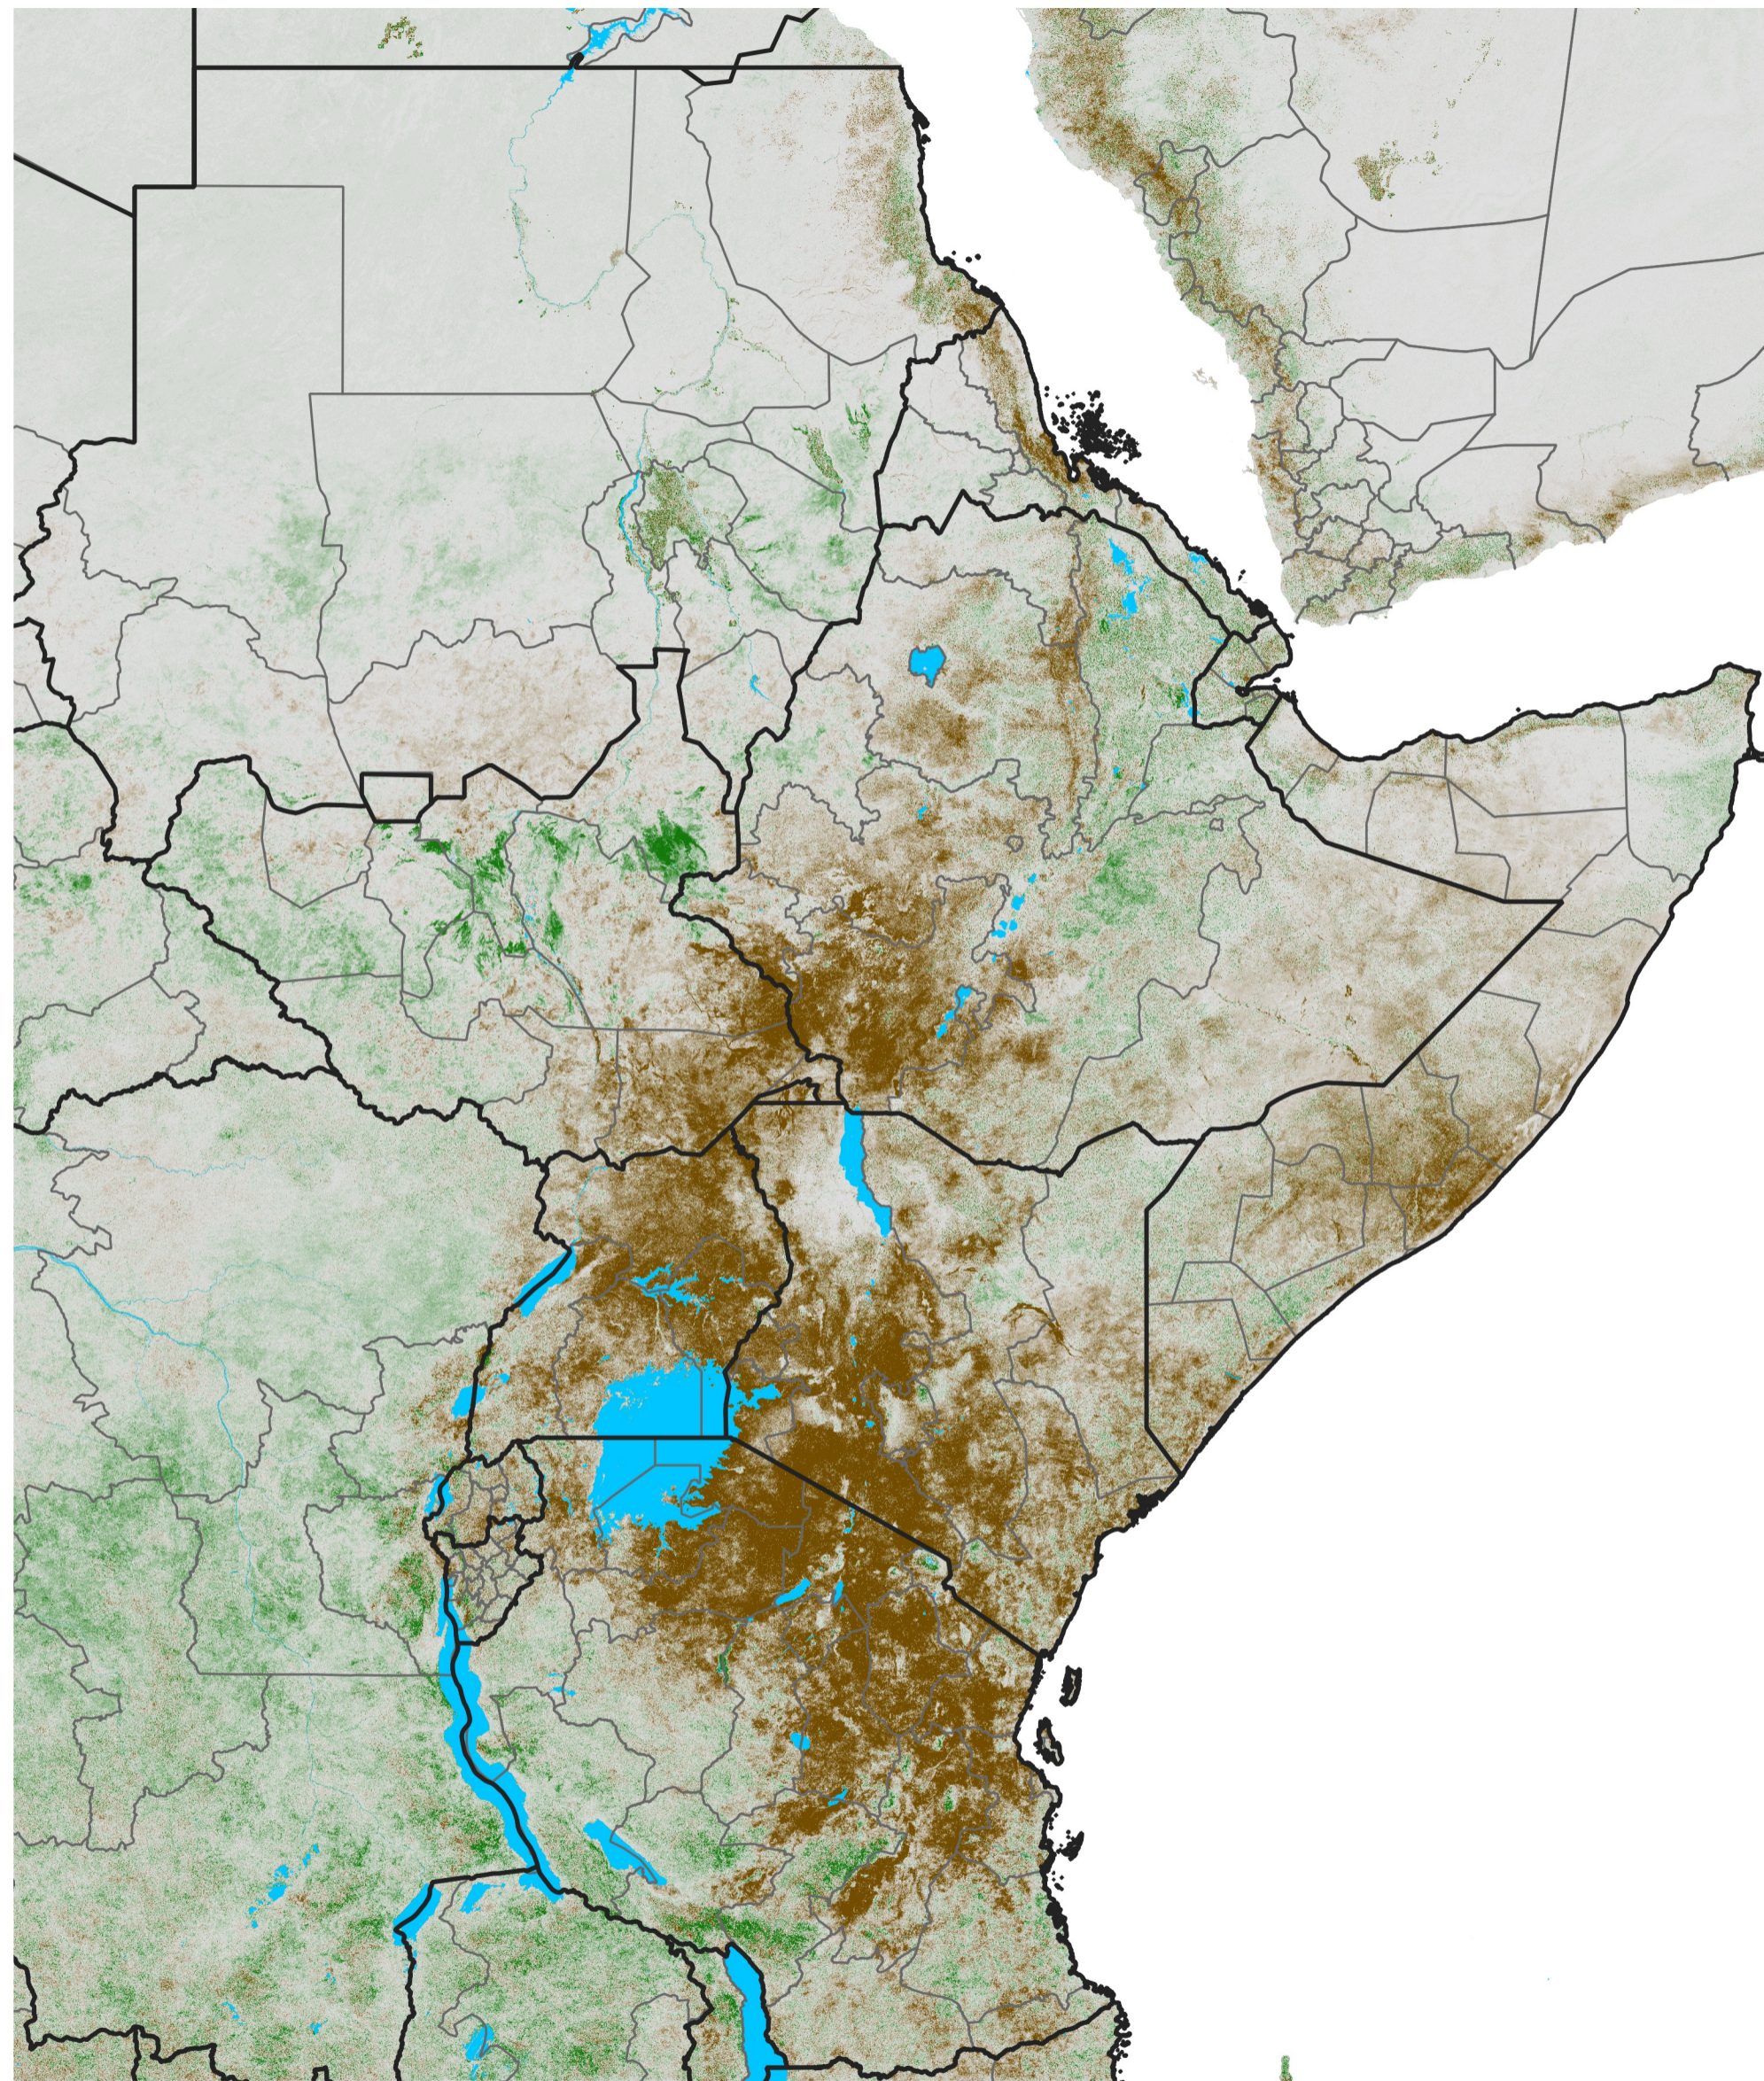

East Africa NDVI Difference

2017 minus 2016

Period 07 / Jan 26 - Feb 05, 2017

NDVI Difference

< -0.3 -0.2 -0.1 -0.05 0.05 0.1 0.2 >0.3

Negative

No Difference

Positive