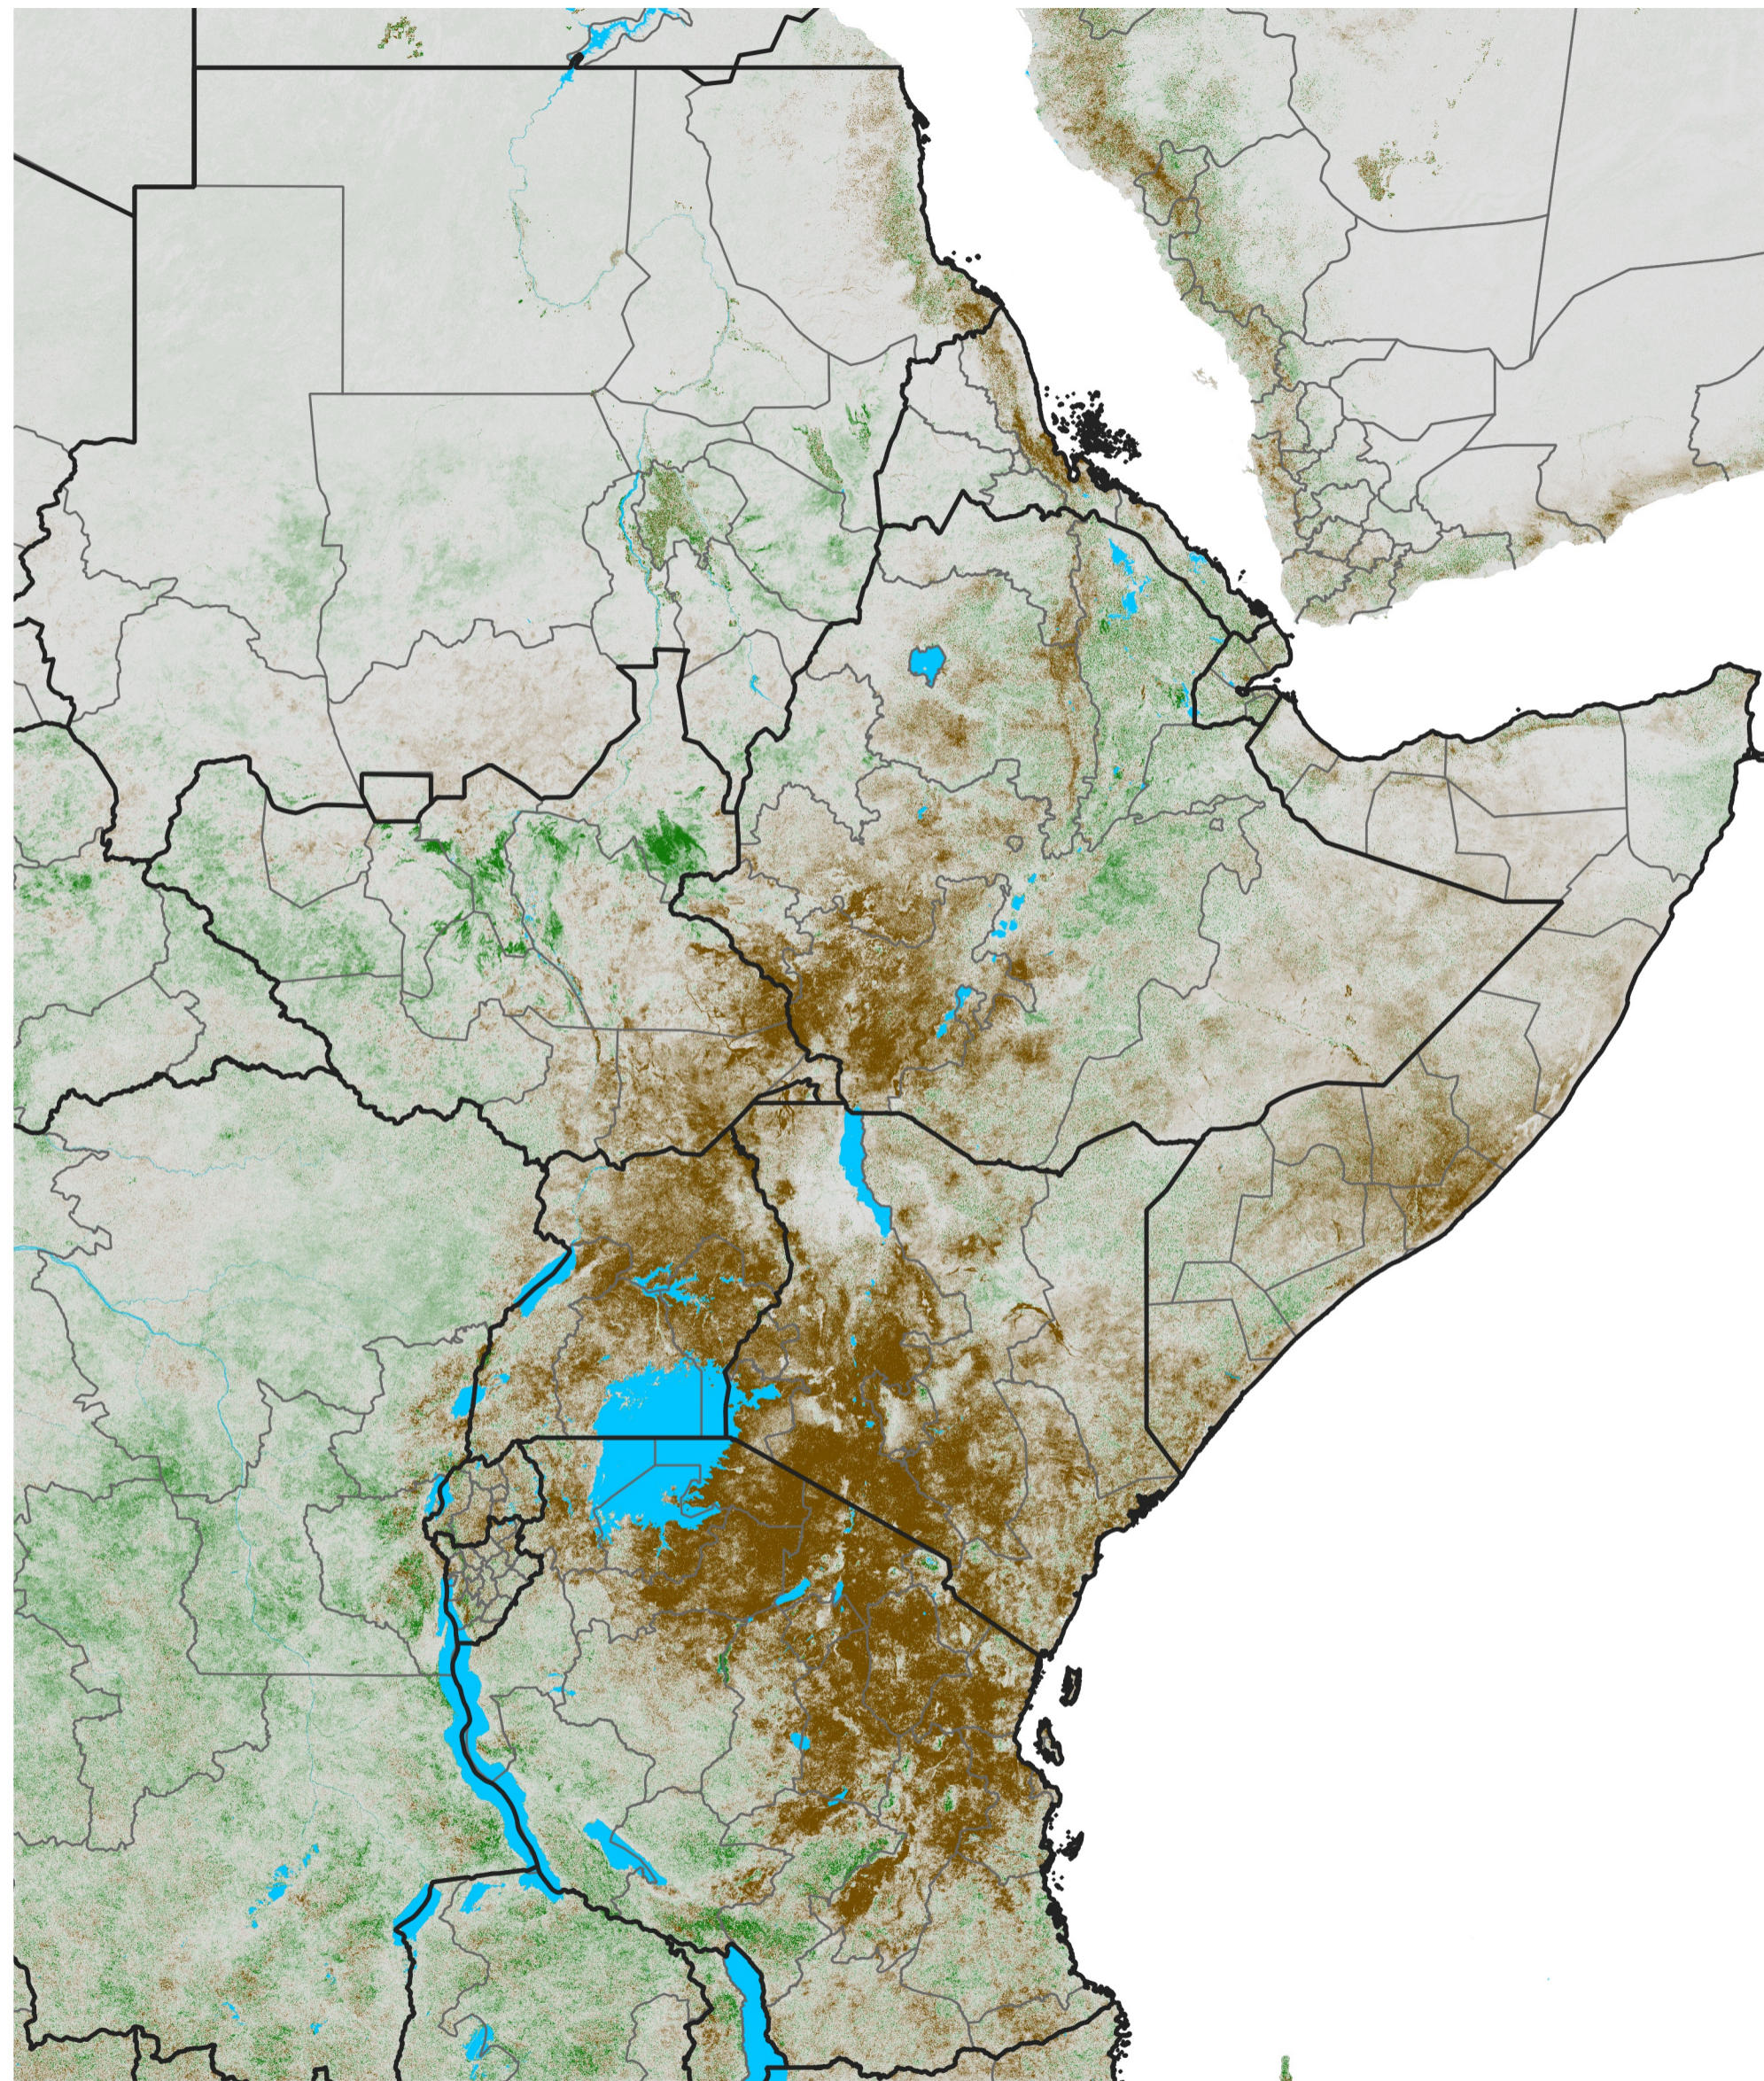

# East Africa NDVI Difference

2017 minus 2016

Period 08 / Feb 01 - 10, 2017

## NDVI Difference

< -0.3   -0.2   -0.1   -0.05   0.05   0.1   0.2   >0.3

Negative

No Difference

Positive