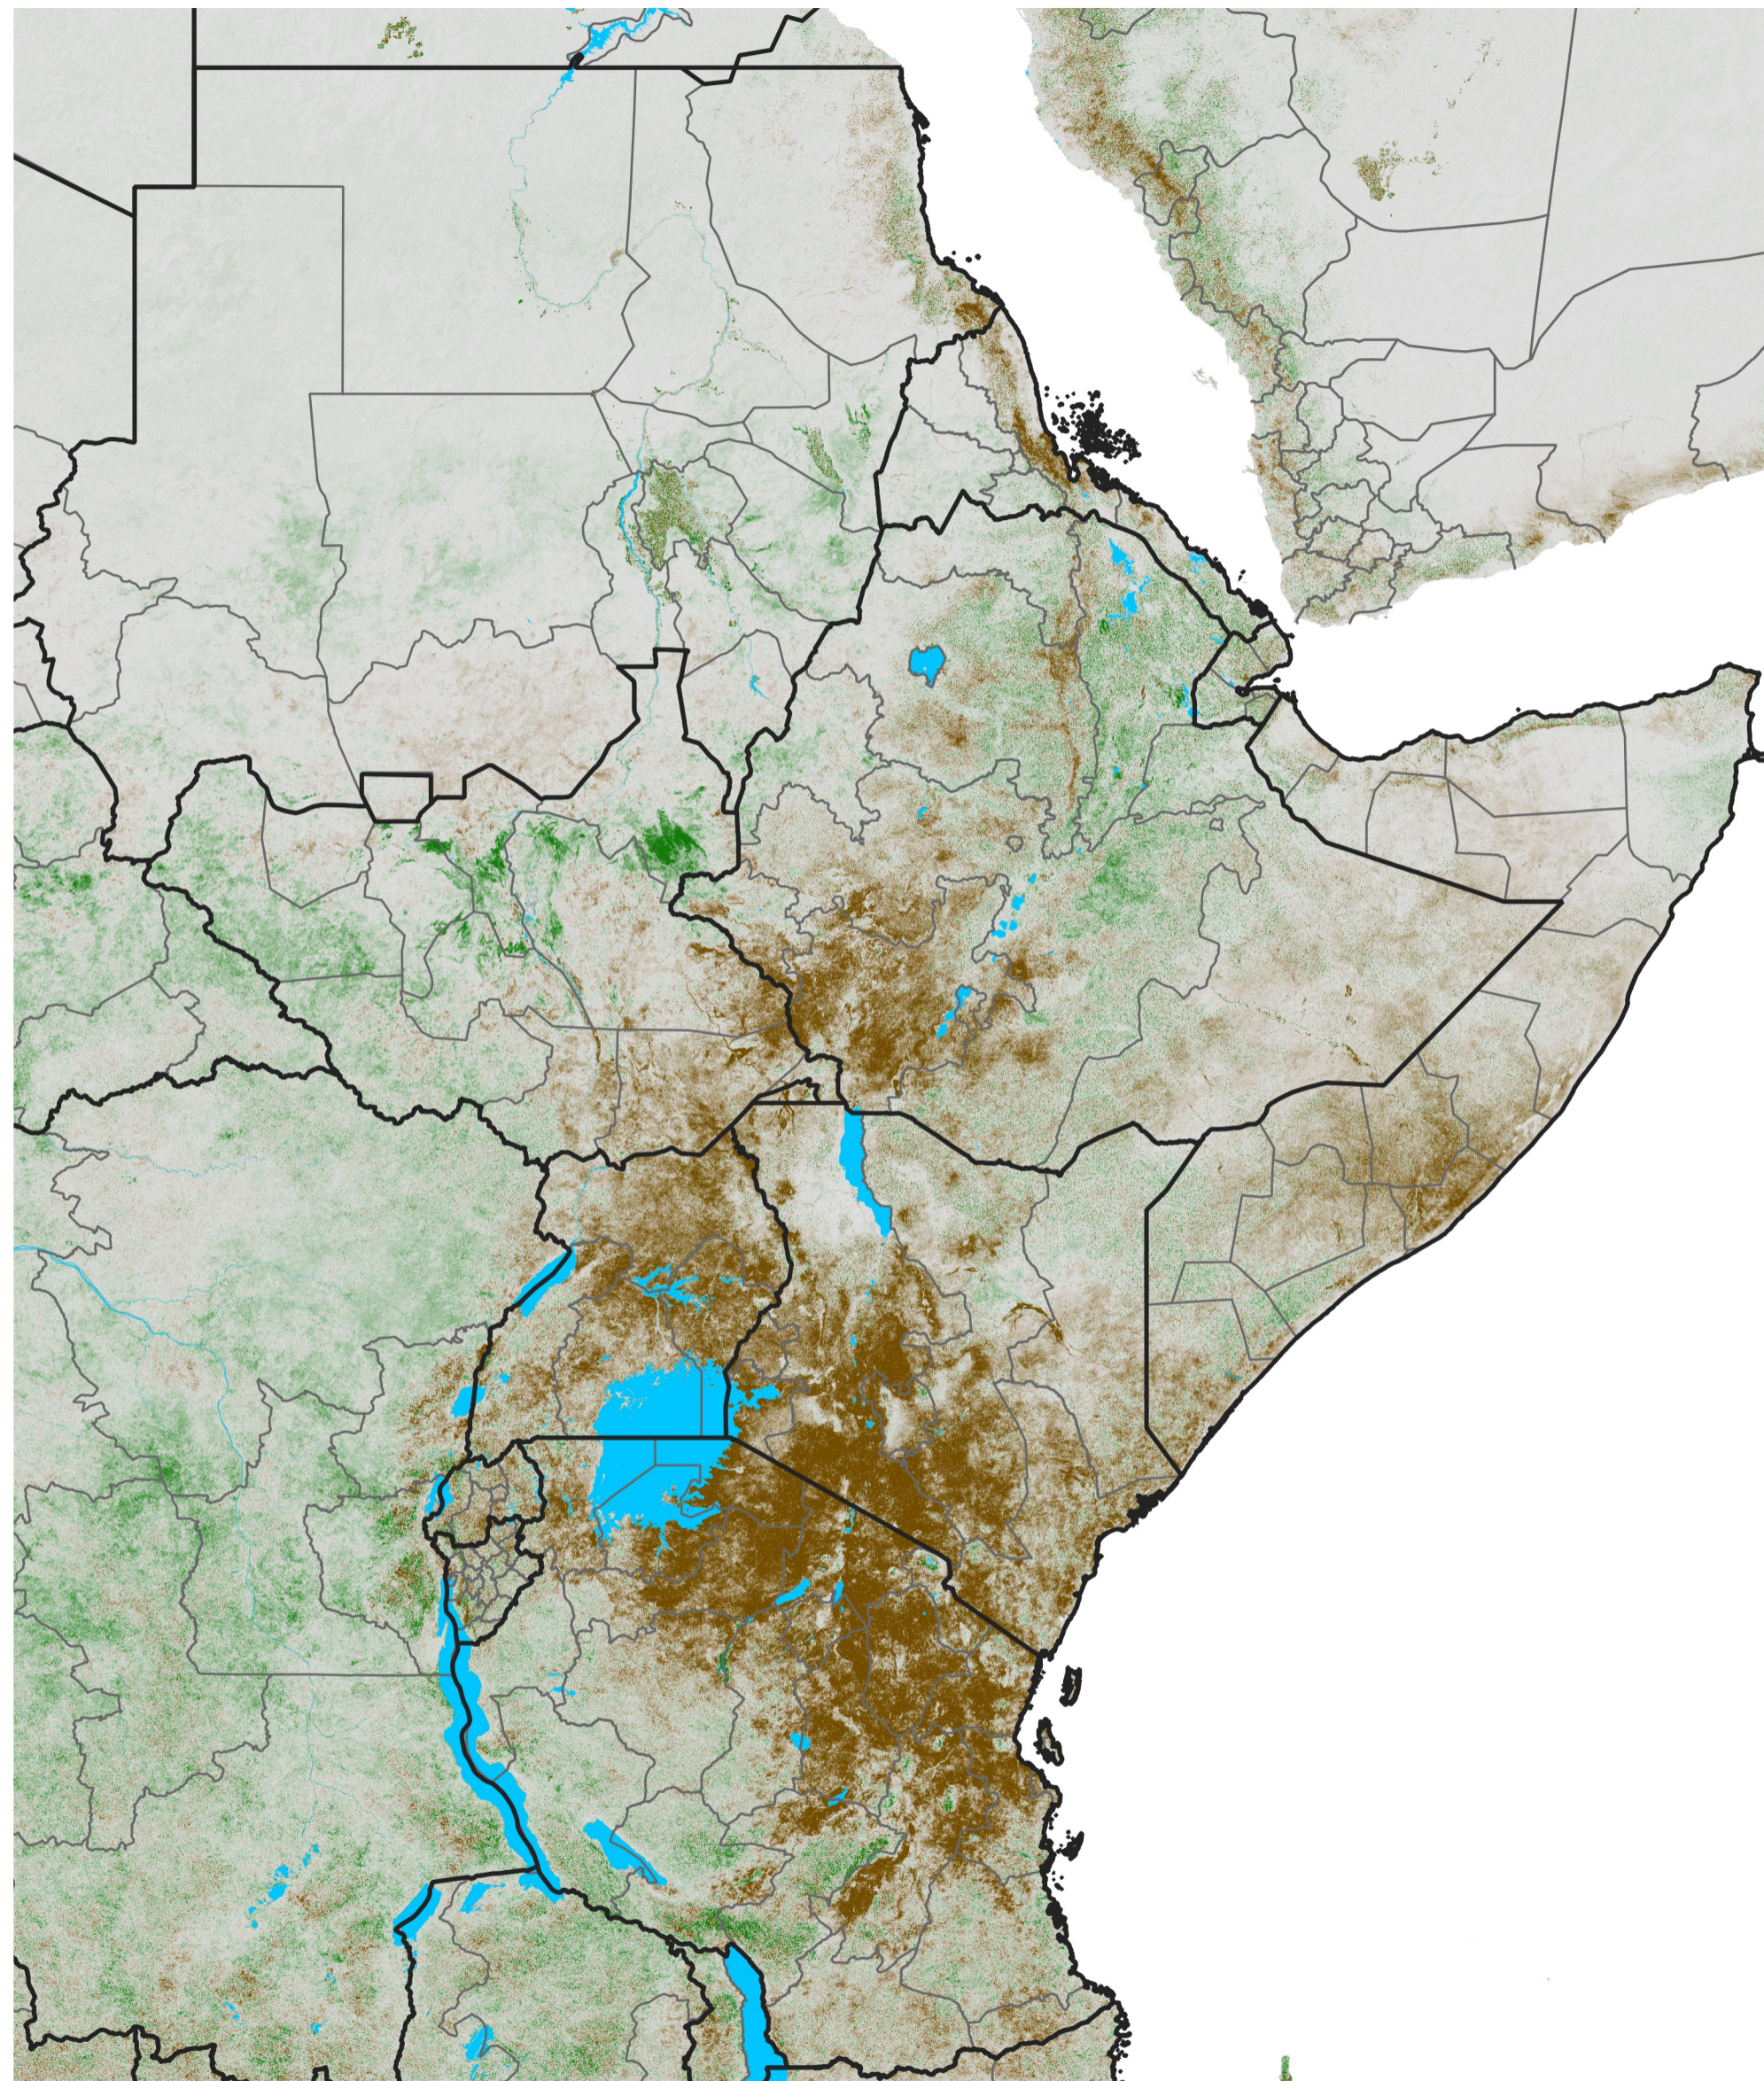

East Africa NDVI Difference

2017 minus 2016

Period 09 / Feb 06 - 15, 2017

NDVI Difference

< -0.3 -0.2 -0.1 -0.05 0.05 0.1 0.2 >0.3

Negative

No Difference

Positive