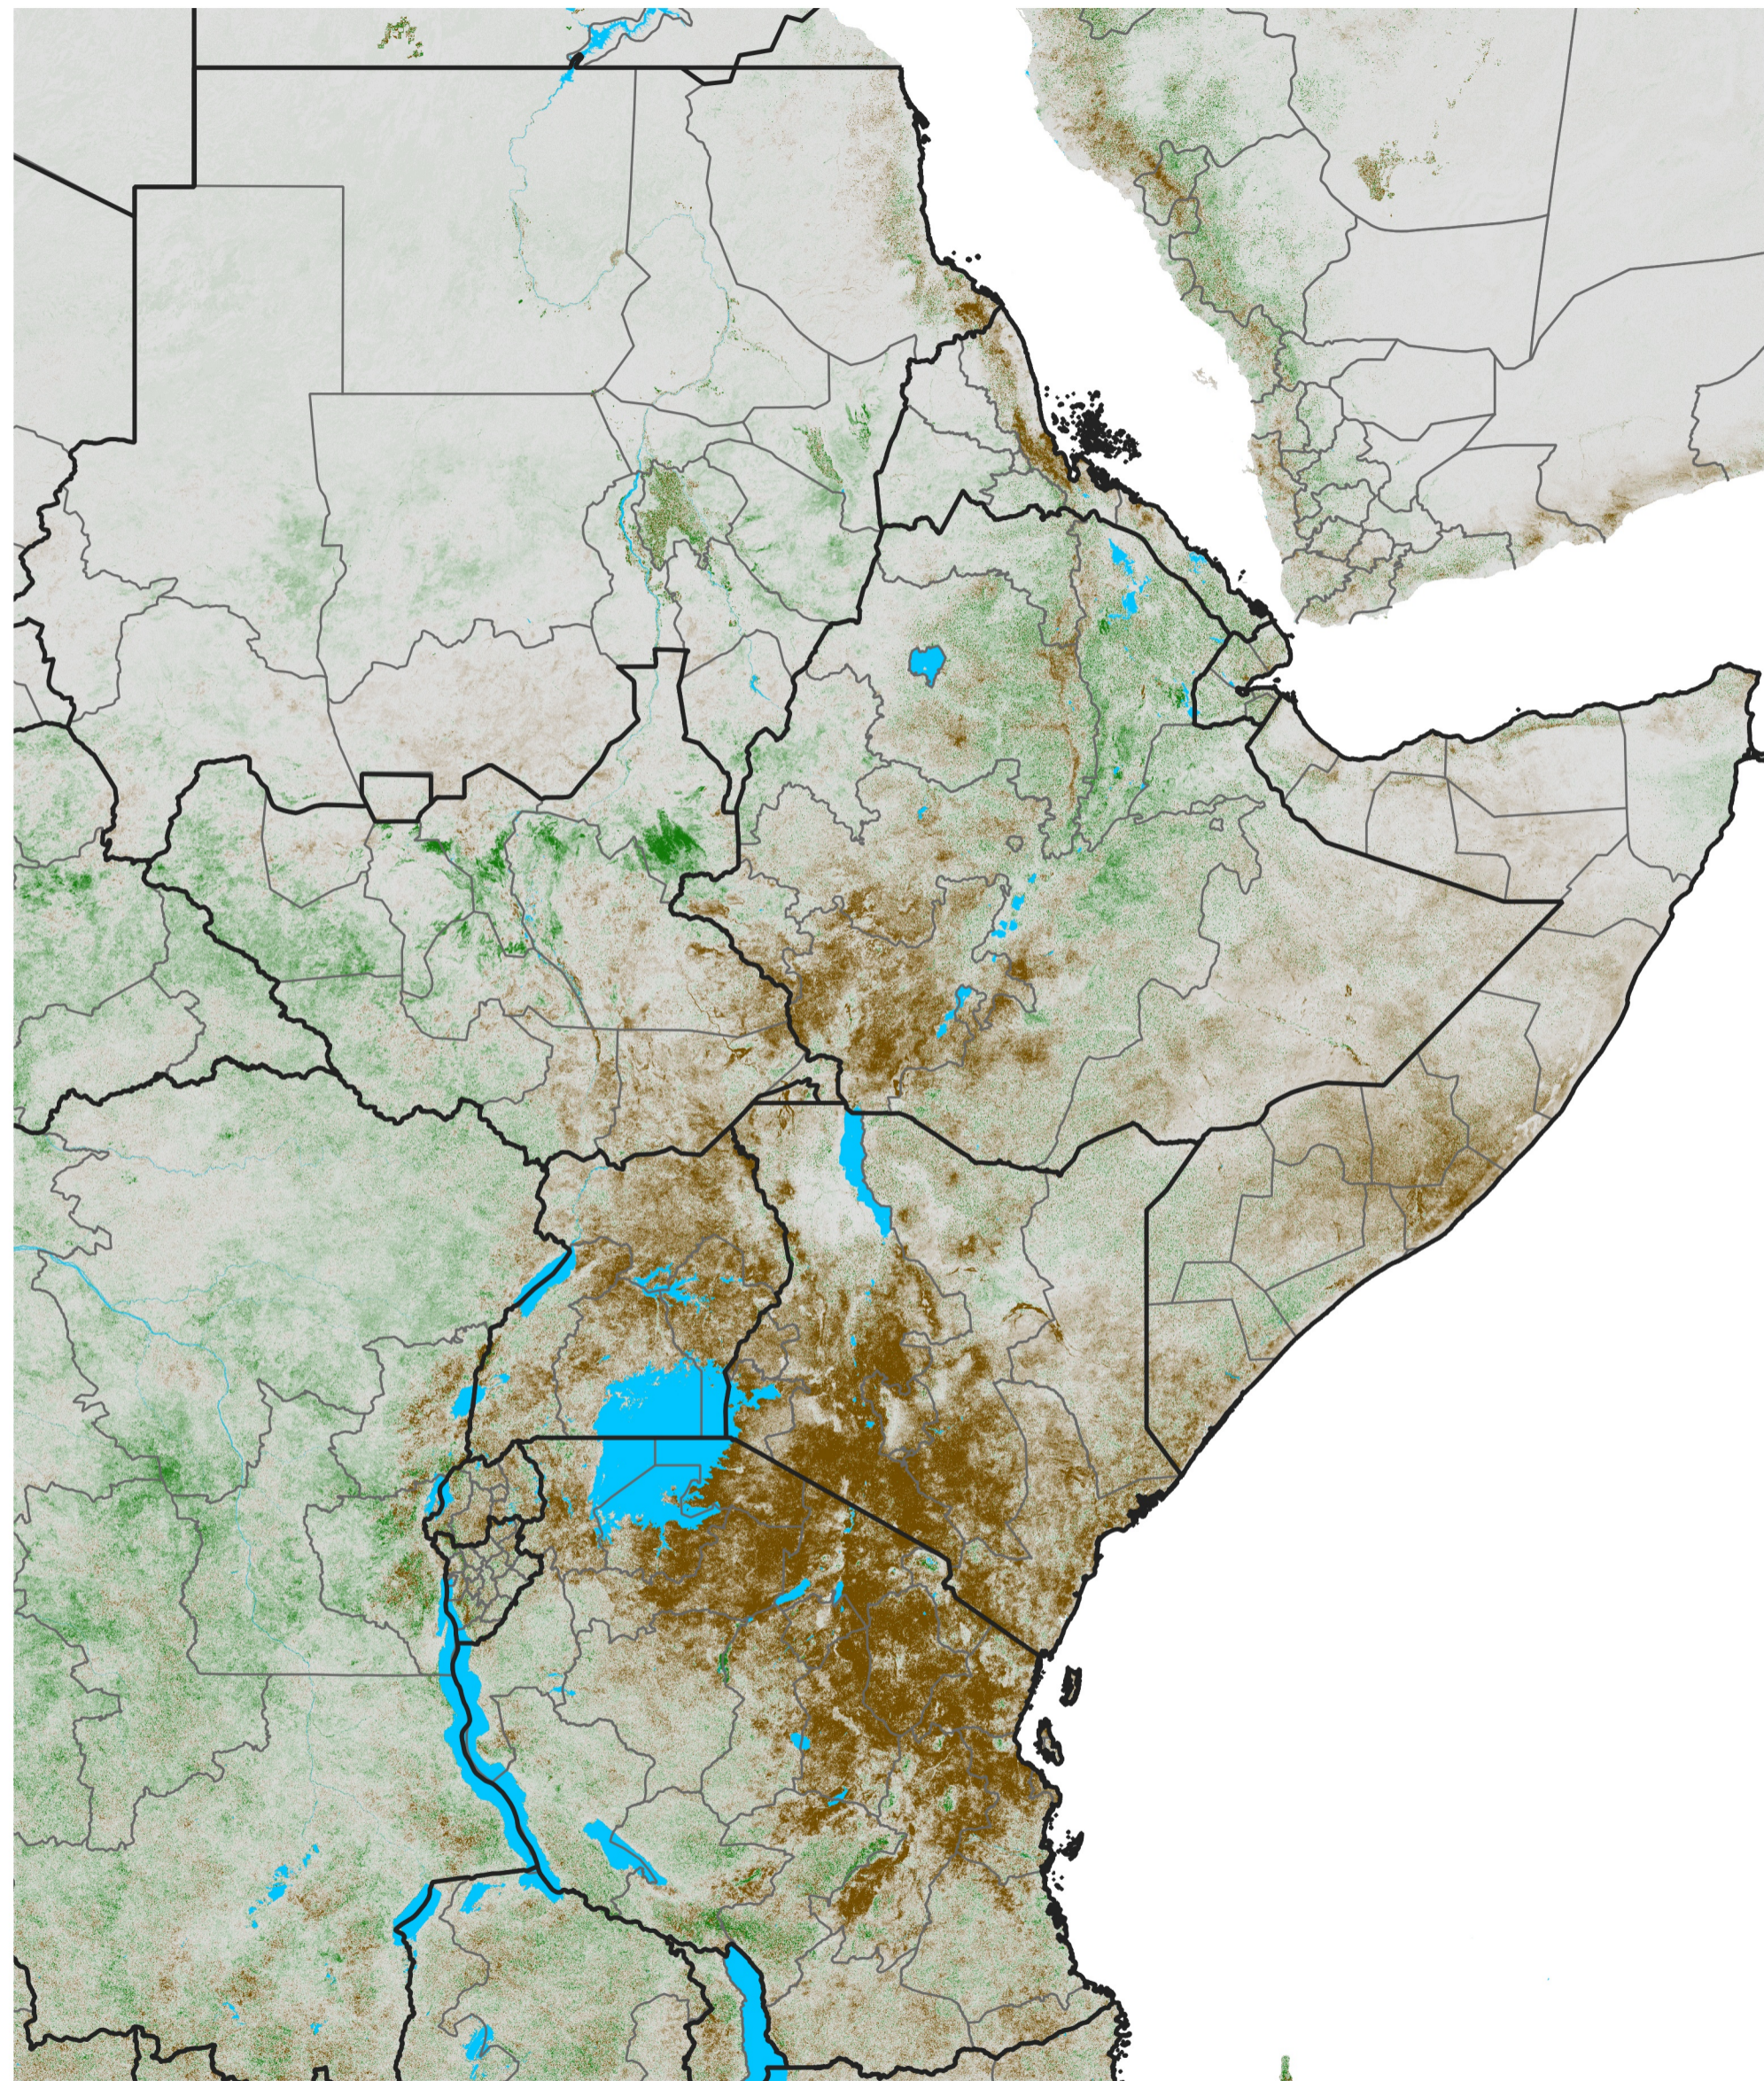

# East Africa NDVI Difference

2017 minus 2016

Period 10 / Feb 11 - 20, 2017

## NDVI Difference

< -0.3   -0.2   -0.1   -0.05   0.05   0.1   0.2   >0.3

Negative

No Difference

Positive