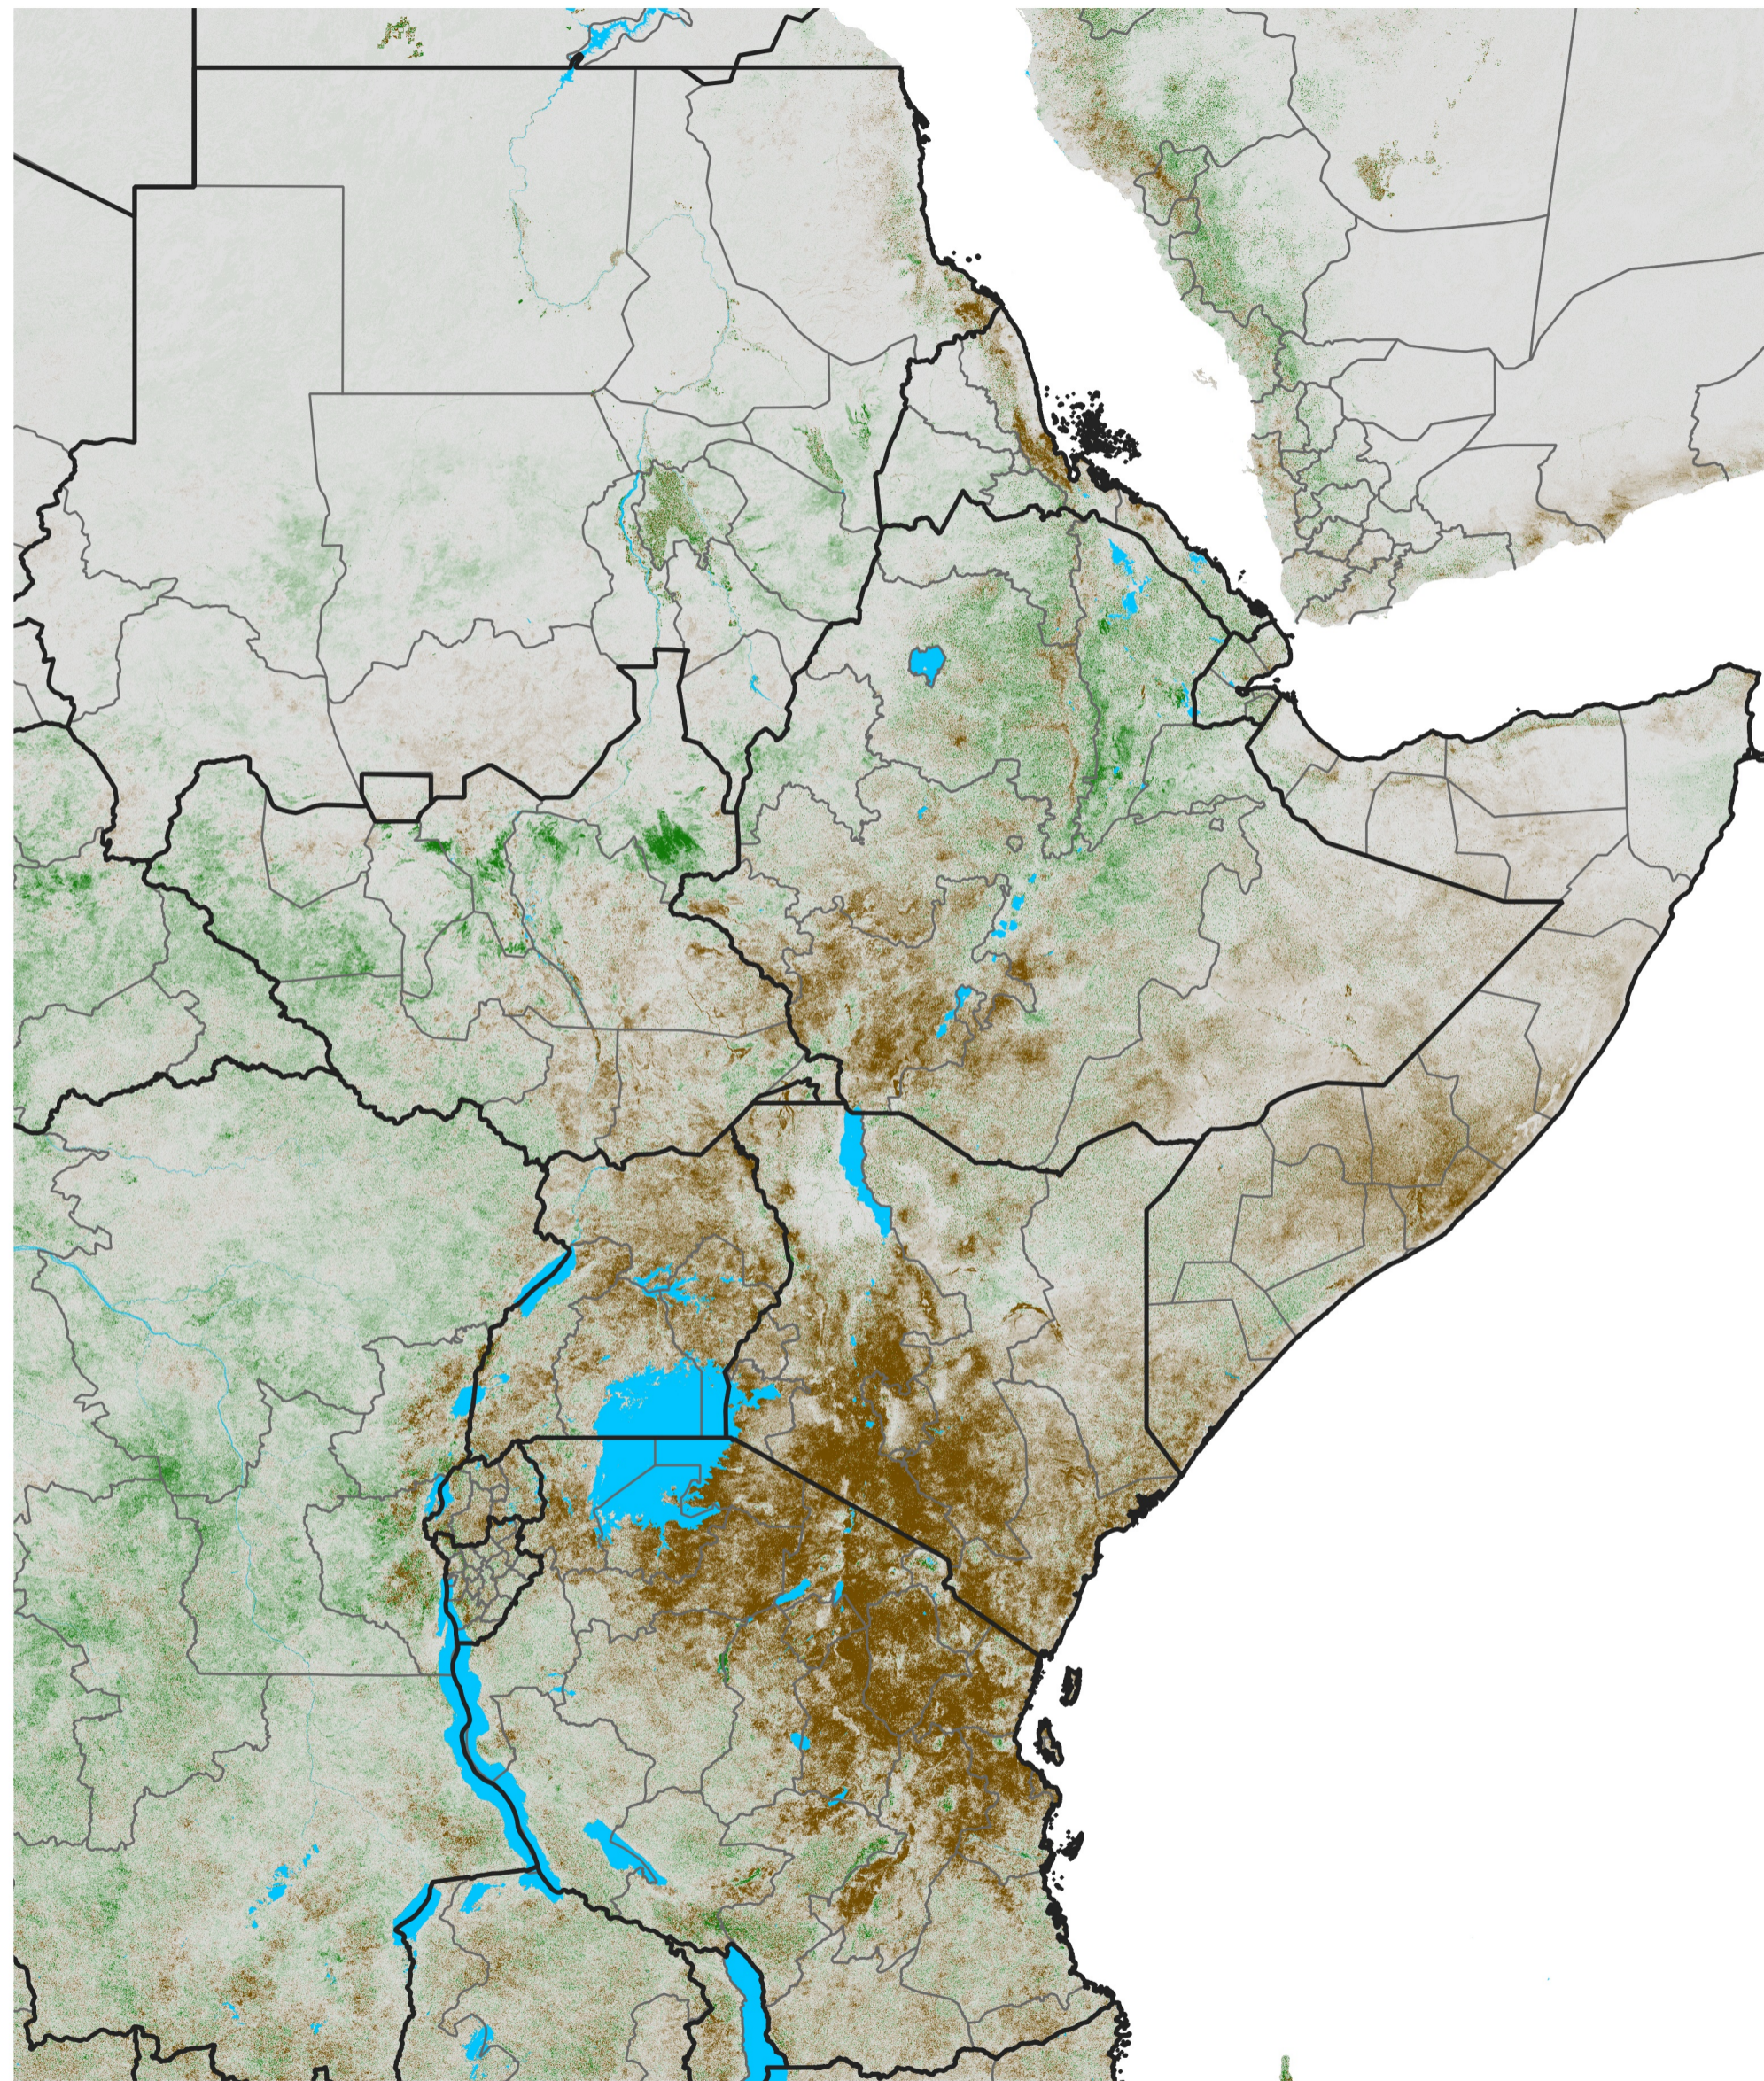

East Africa NDVI Difference

2017 minus 2016

Period 11 / Feb 16 - 25, 2017

NDVI Difference

< -0.3 -0.2 -0.1 -0.05 0.05 0.1 0.2 >0.3

Negative

No Difference

Positive