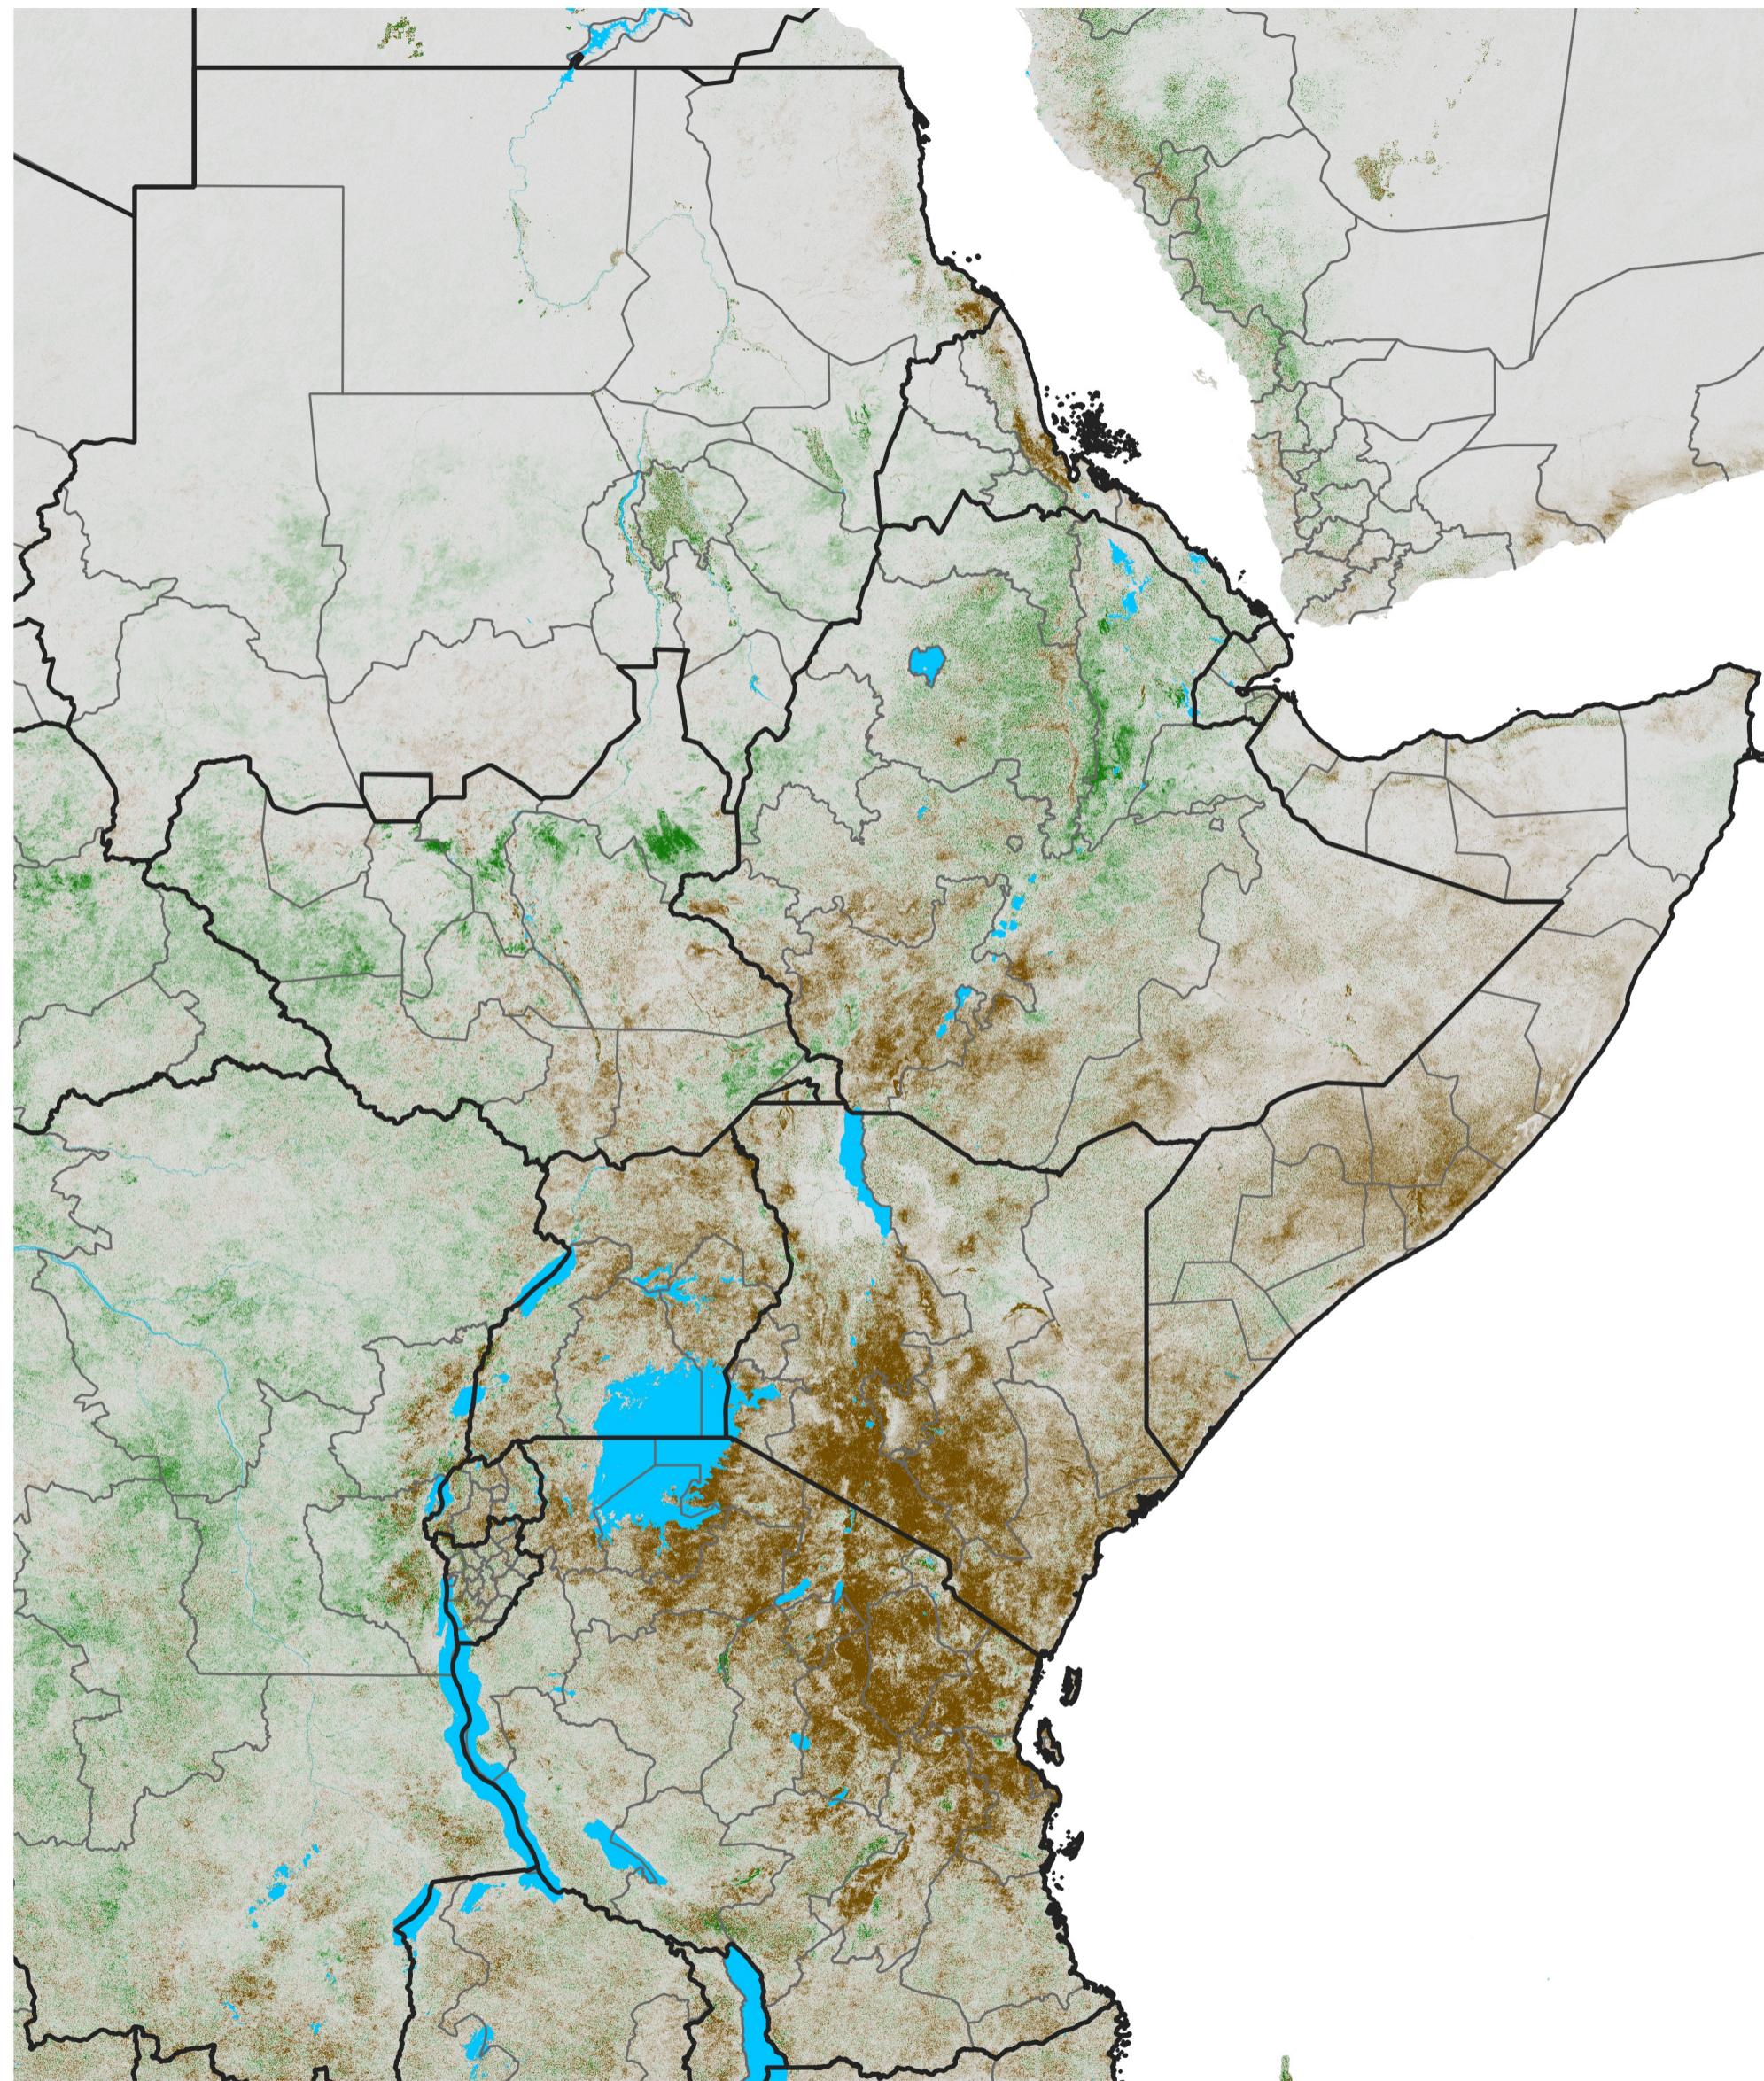

East Africa NDVI Difference

2017 minus 2016

Period 12 / Feb 21 - 28, 2017

NDVI Difference

< -0.3 -0.2 -0.1 -0.05 0.05 0.1 0.2 >0.3

Negative

No Difference

Positive