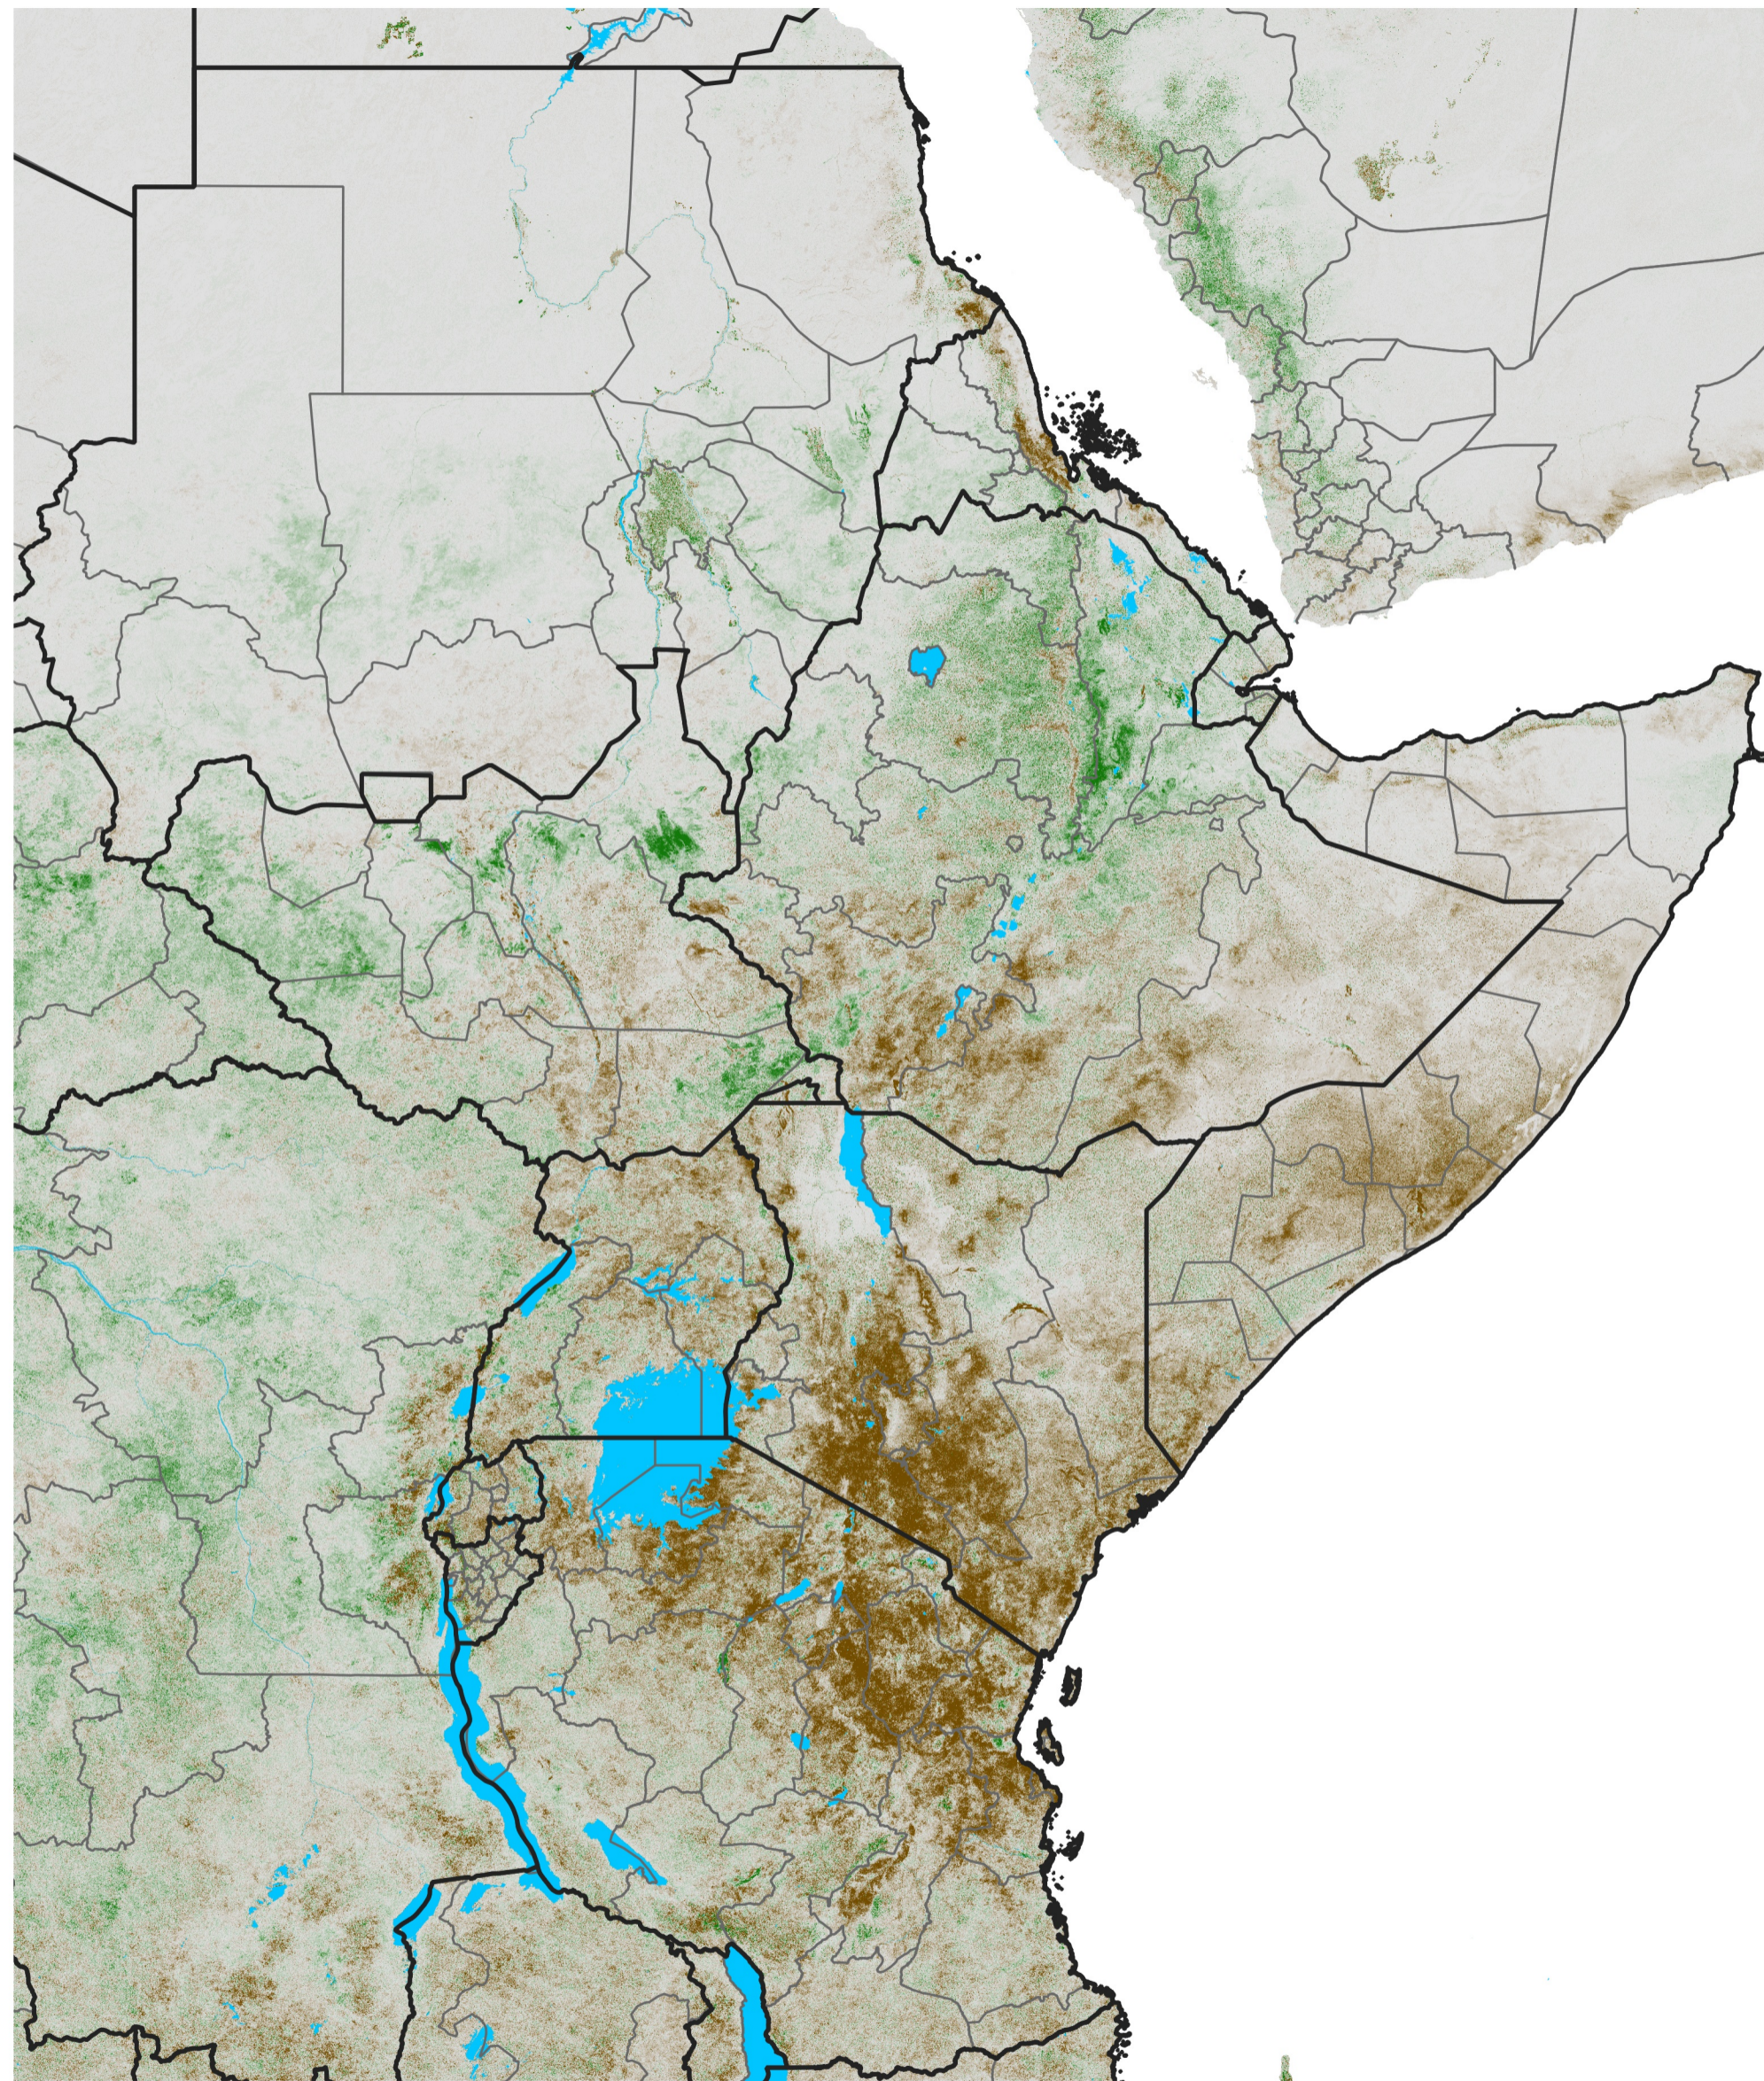

East Africa NDVI Difference

2017 minus 2016

Period 13 / Feb 26 - Mar 05, 2017

NDVI Difference

< -0.3 -0.2 -0.1 -0.05 0.05 0.1 0.2 >0.3

Negative

No Difference

Positive