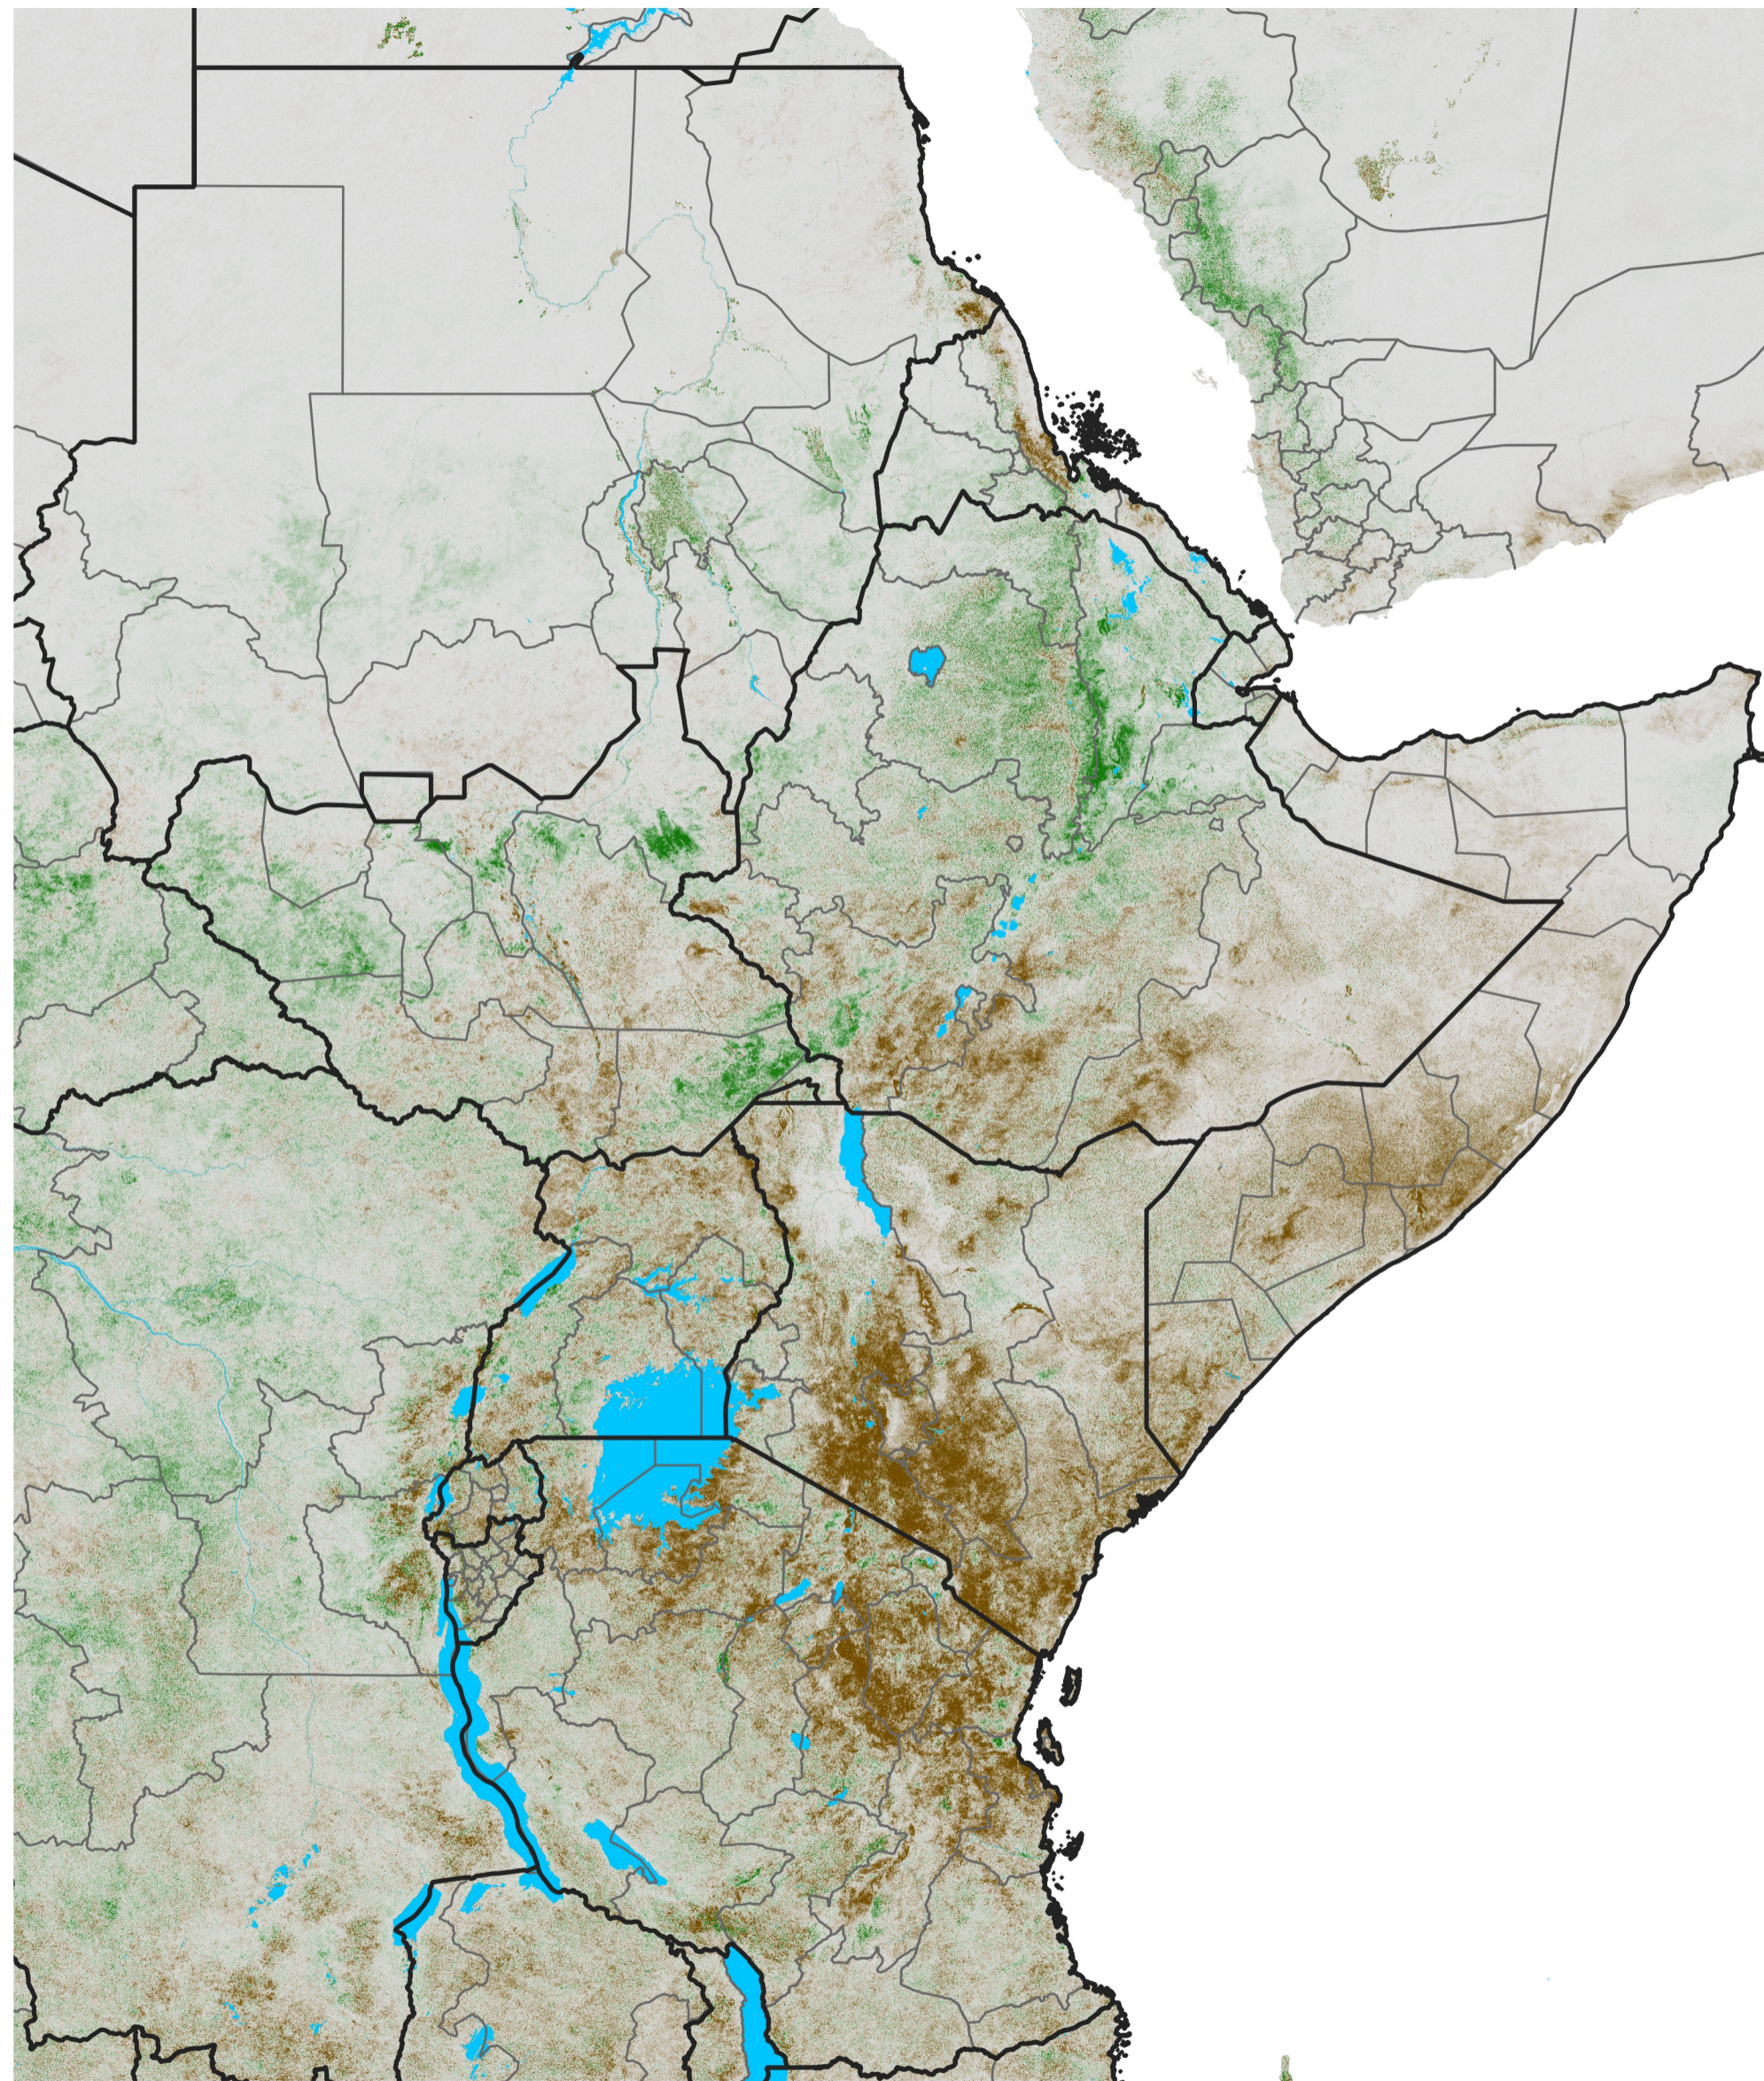

East Africa NDVI Difference

2017 minus 2016

Period 14 / Mar 01 - 10, 2017

NDVI Difference

< -0.3 -0.2 -0.1 -0.05 0.05 0.1 0.2 >0.3

Negative

No Difference

Positive