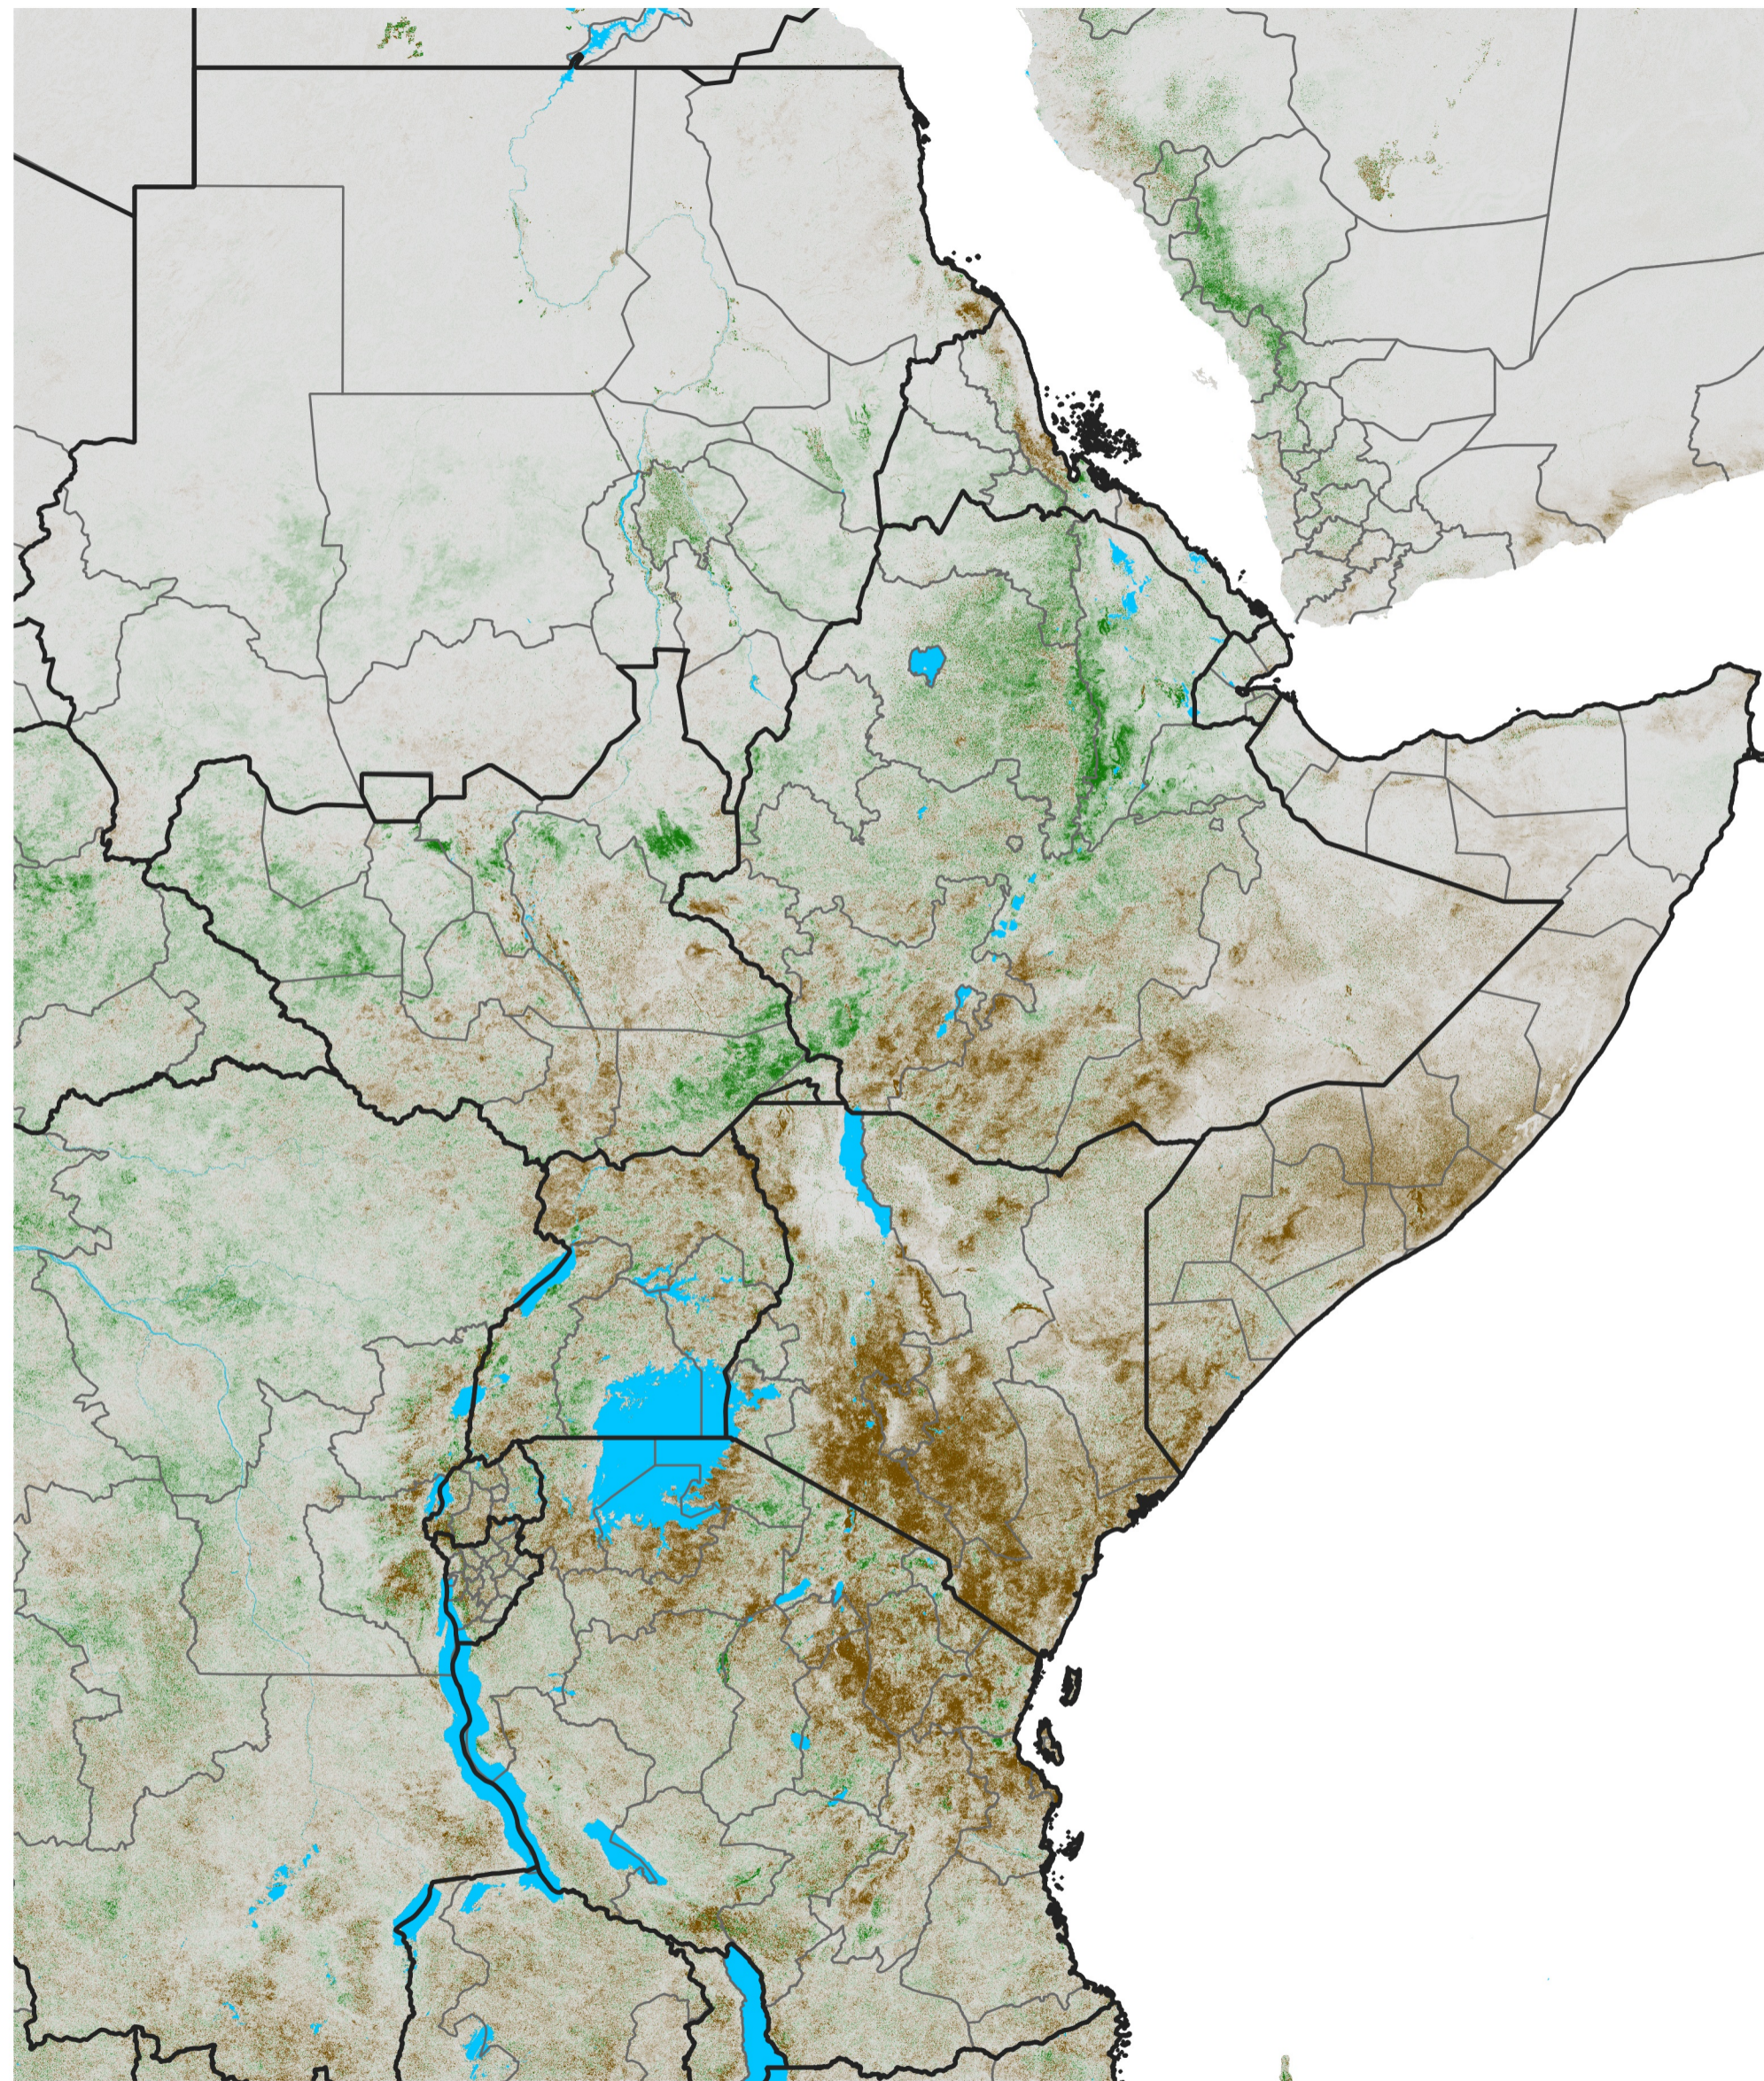

East Africa NDVI Difference

2017 minus 2016

Period 15 / Mar 06 - 15, 2017

NDVI Difference

< -0.3 -0.2 -0.1 -0.05 0.05 0.1 0.2 >0.3

Negative

No Difference

Positive