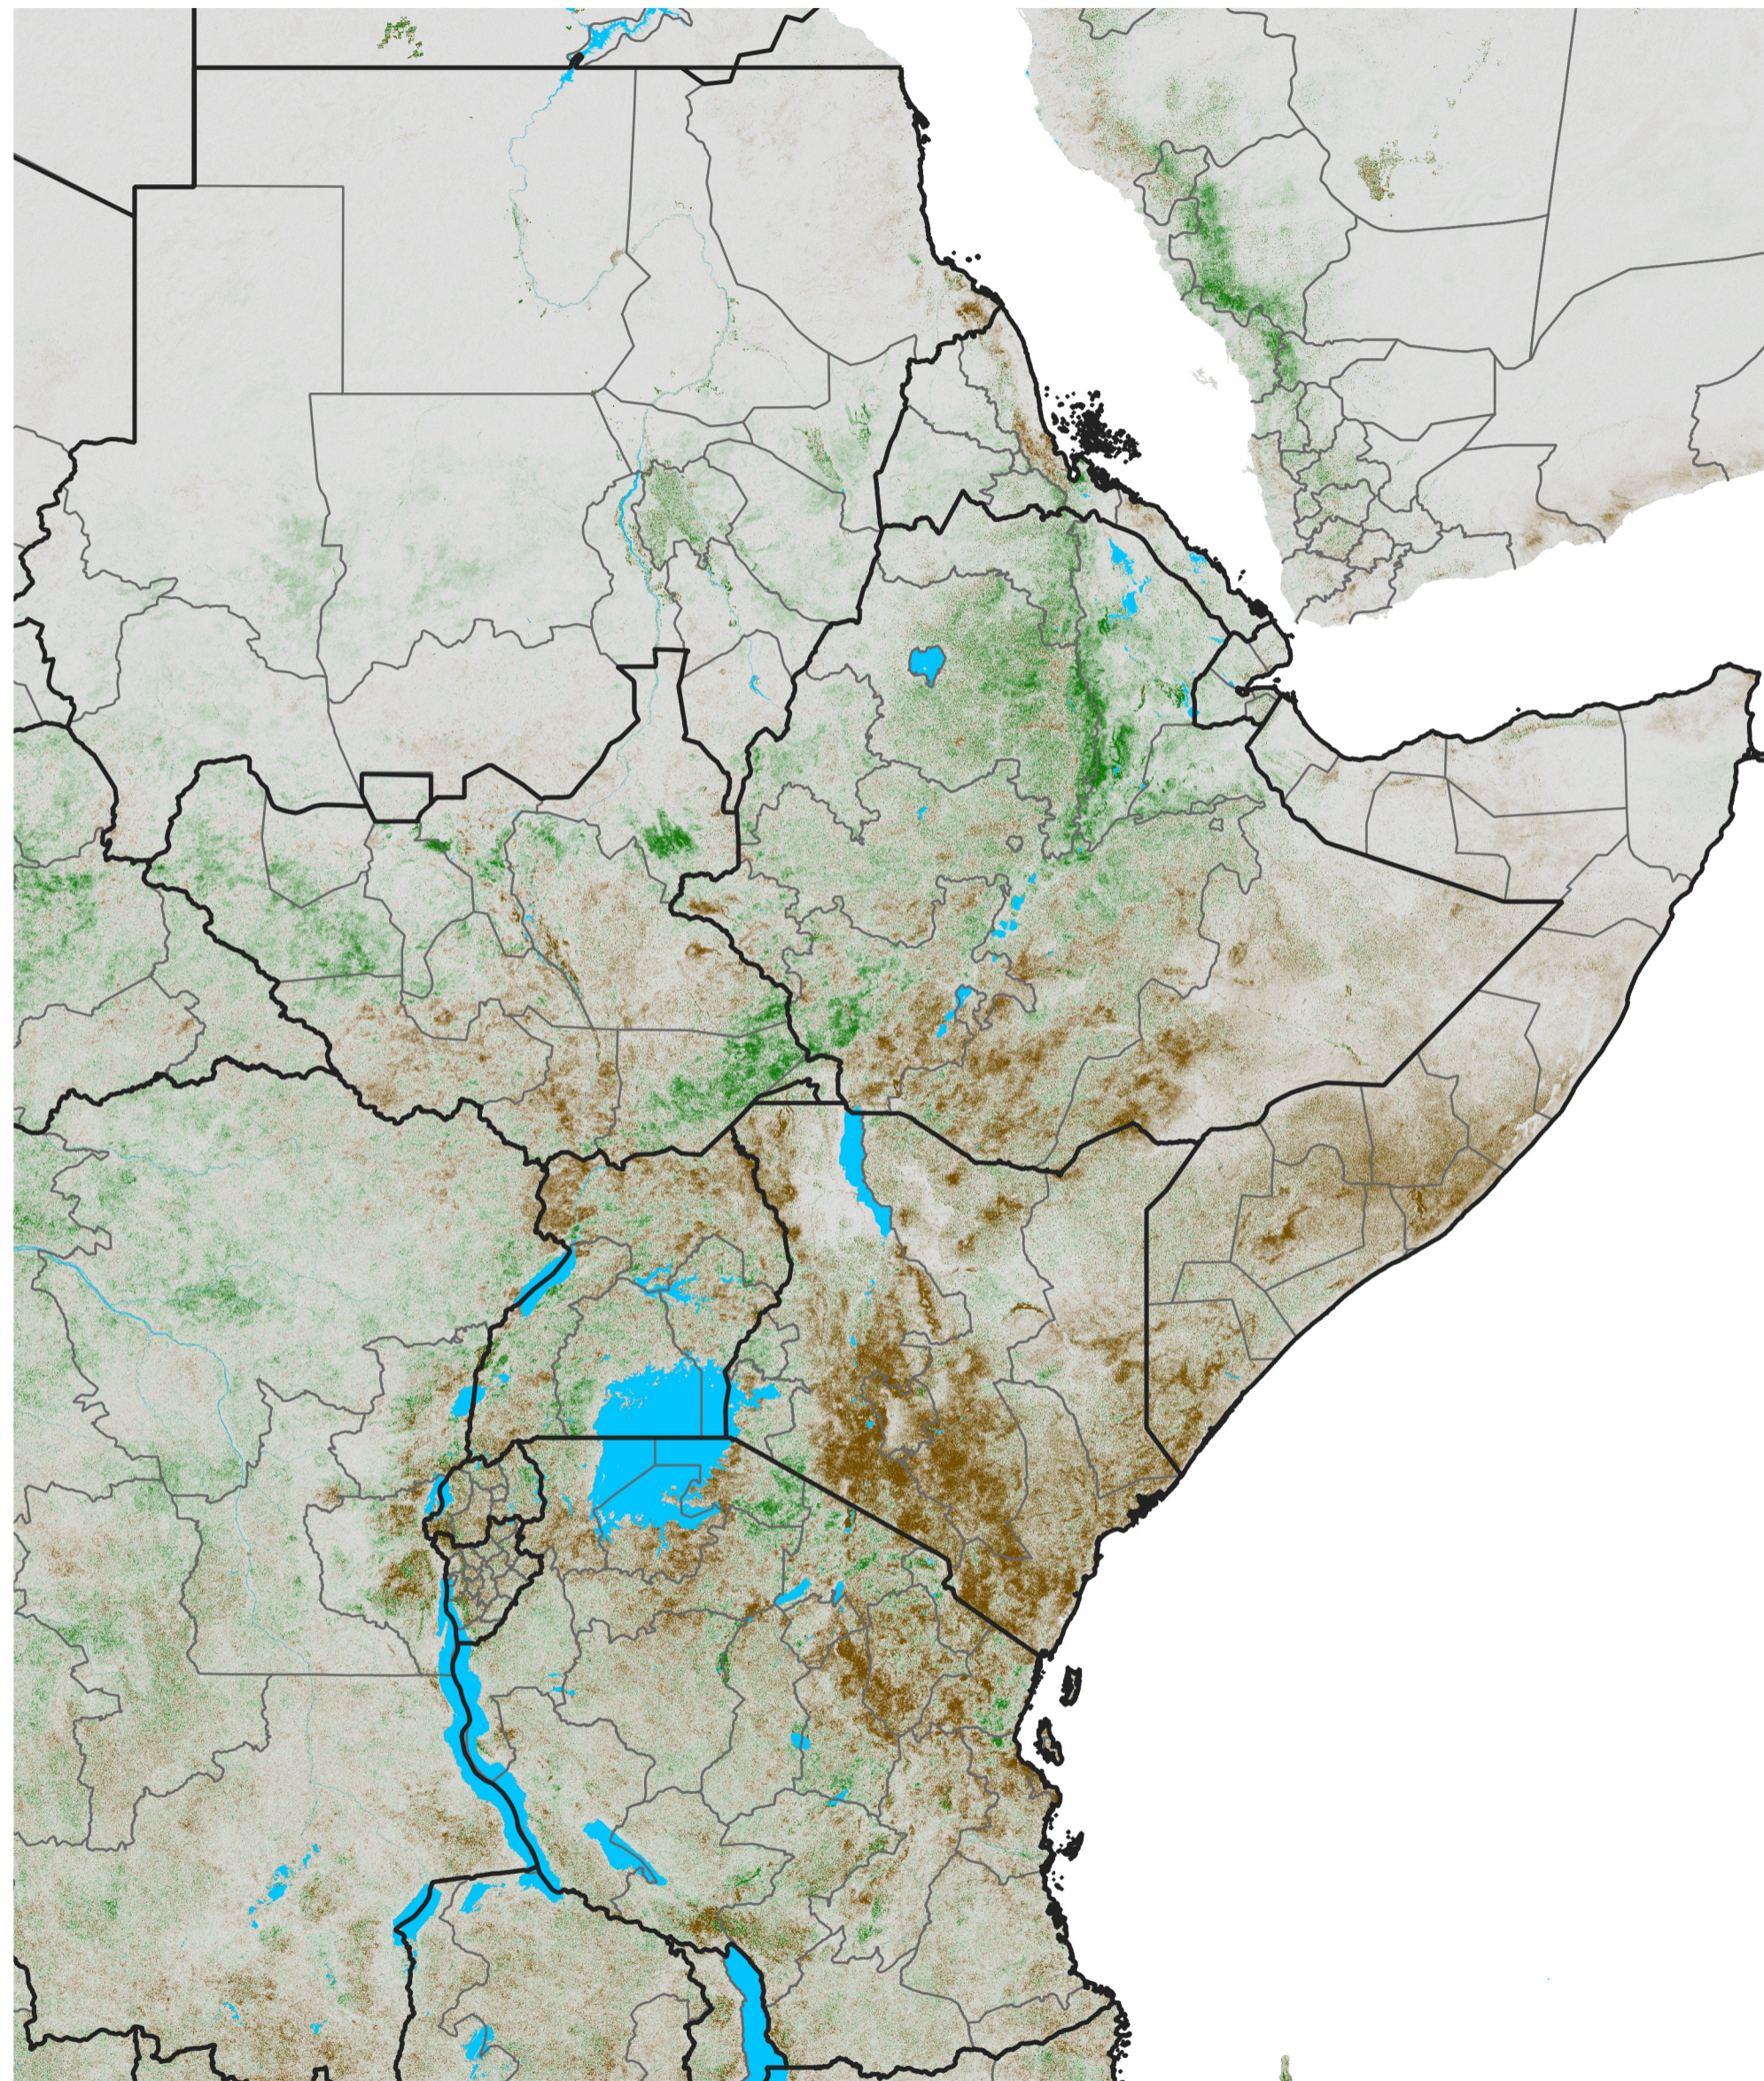

East Africa NDVI Difference

2017 minus 2016

Period 16 / Mar 11 - 20, 2017

NDVI Difference

< -0.3 -0.2 -0.1 -0.05 0.05 0.1 0.2 >0.3

Negative

No Difference

Positive