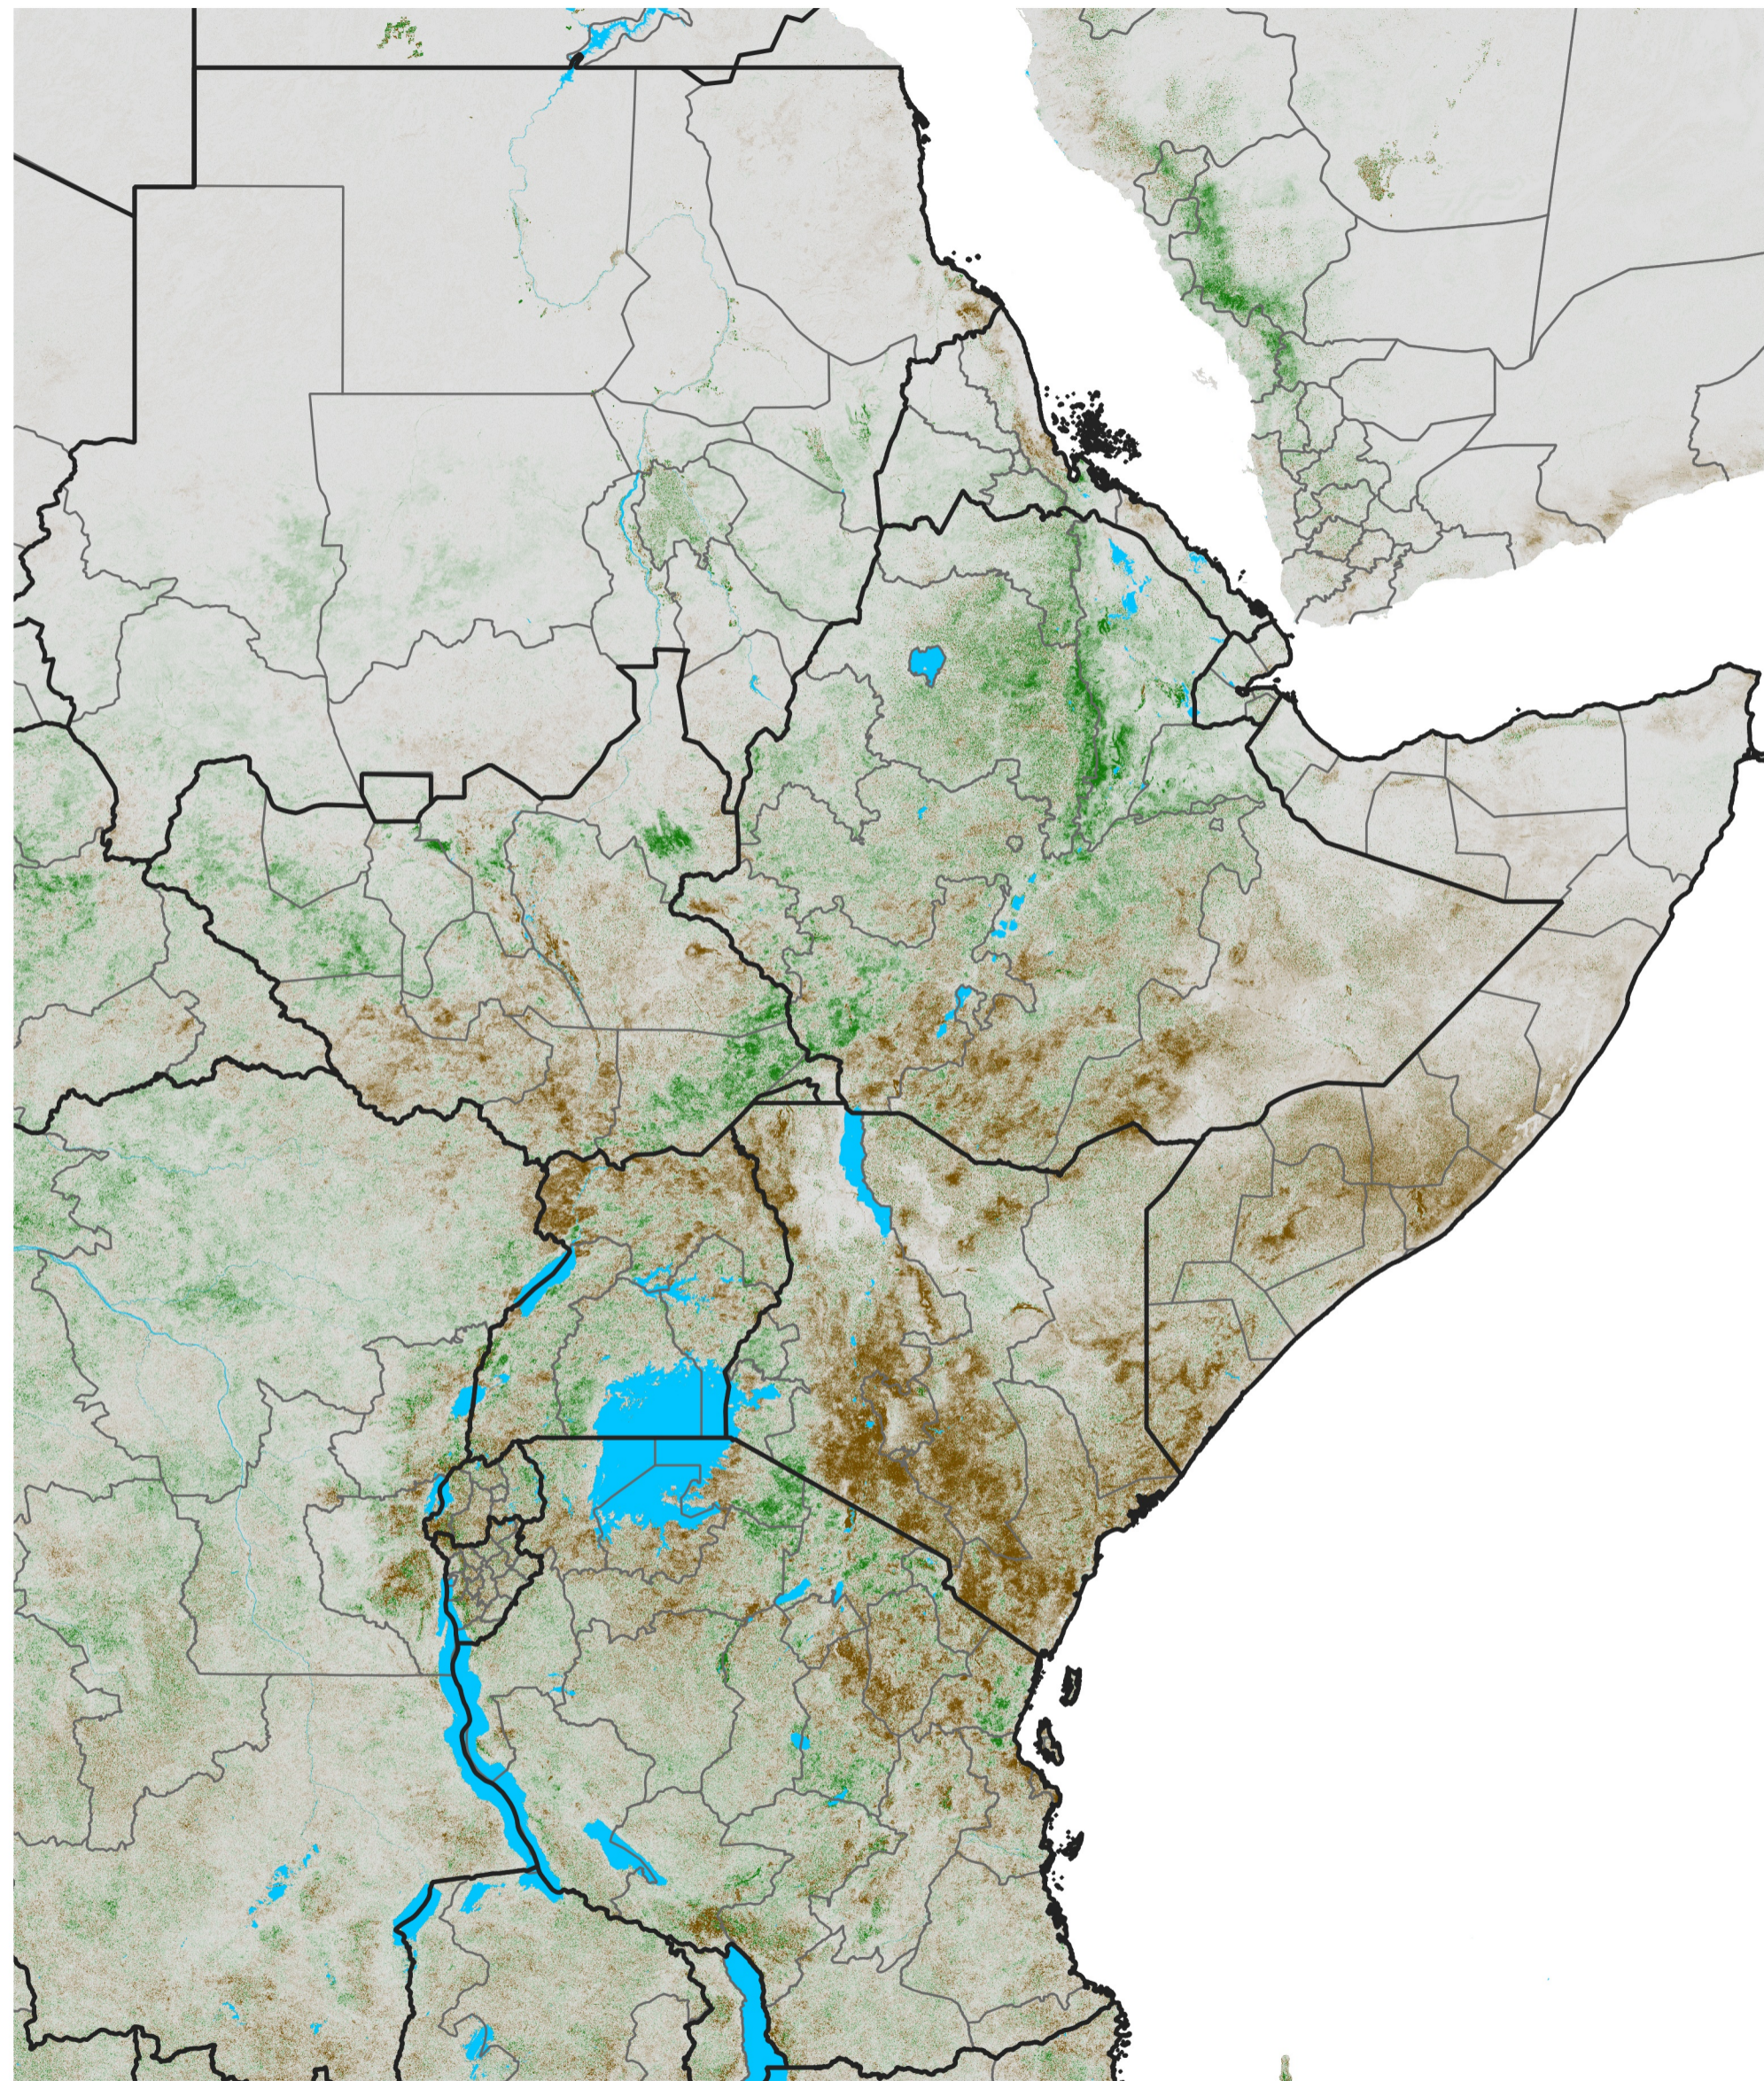

East Africa NDVI Difference

2017 minus 2016

Period 17 / Mar 16 - 25, 2017

NDVI Difference

< -0.3 -0.2 -0.1 -0.05 0.05 0.1 0.2 >0.3

Negative

No Difference

Positive