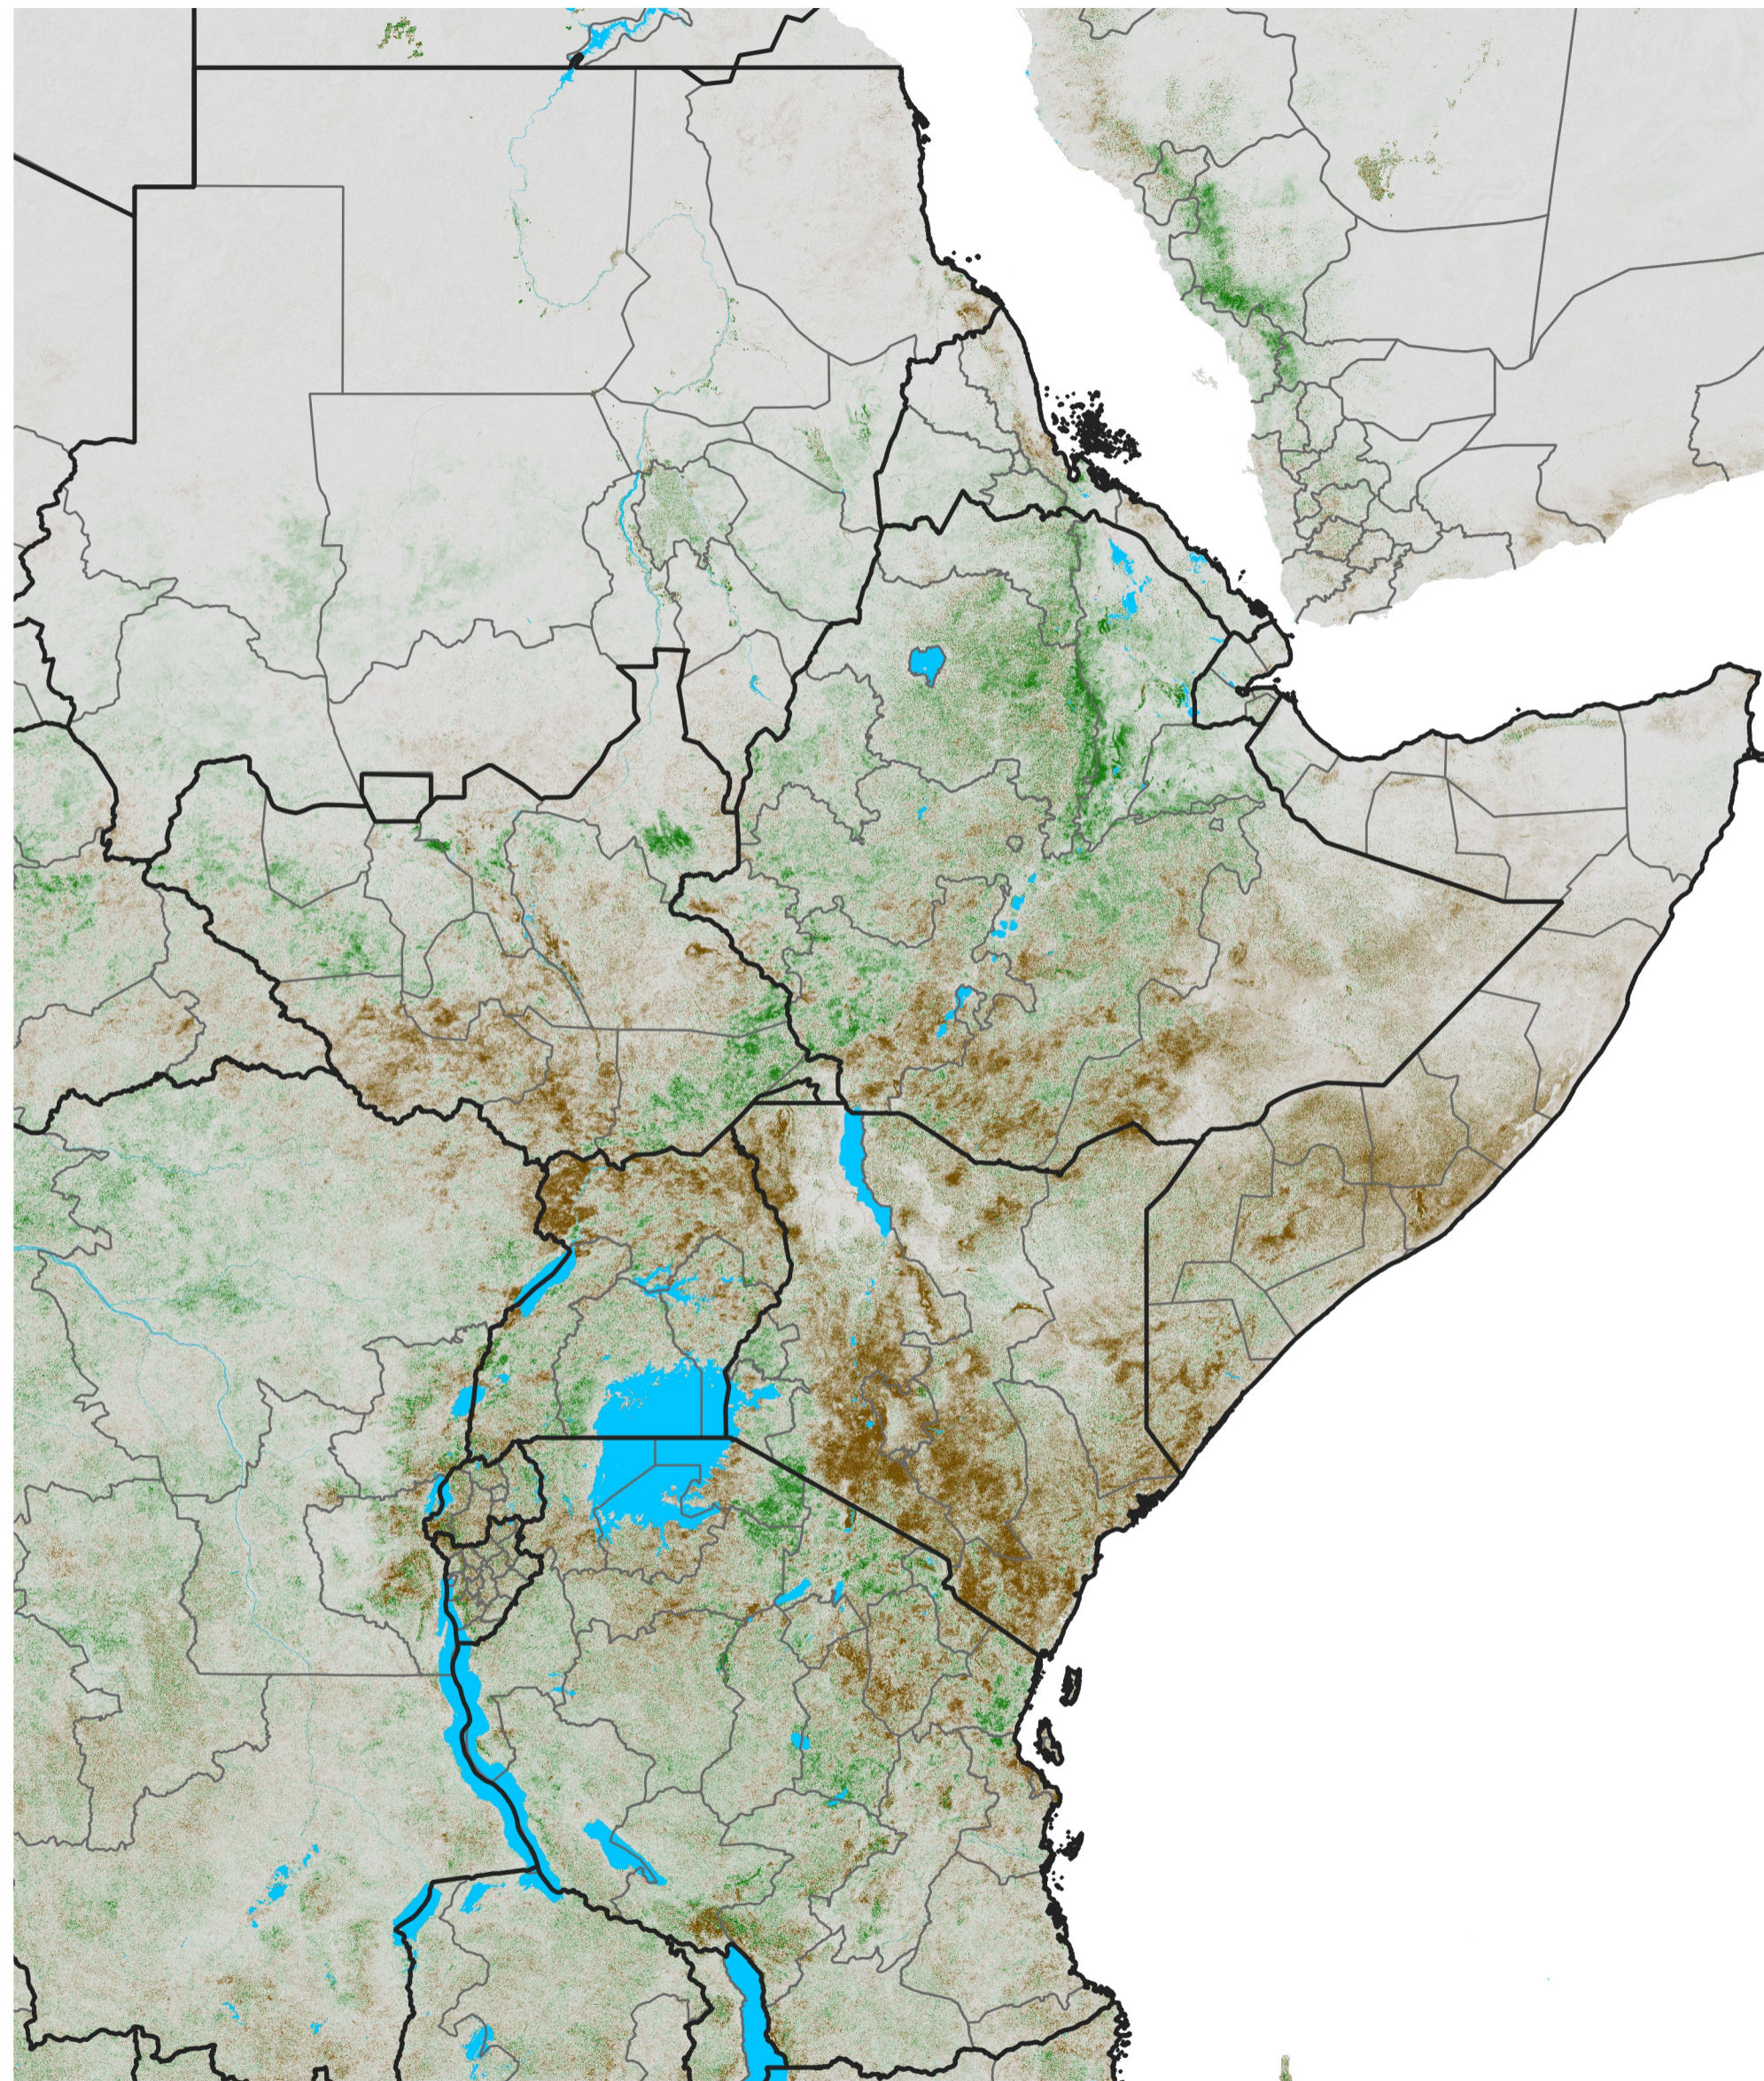

# East Africa NDVI Difference

2017 minus 2016

Period 18 / Mar 21 - 31, 2017

## NDVI Difference

< -0.3   -0.2   -0.1   -0.05   0.05   0.1   0.2   >0.3

Negative

No Difference

Positive