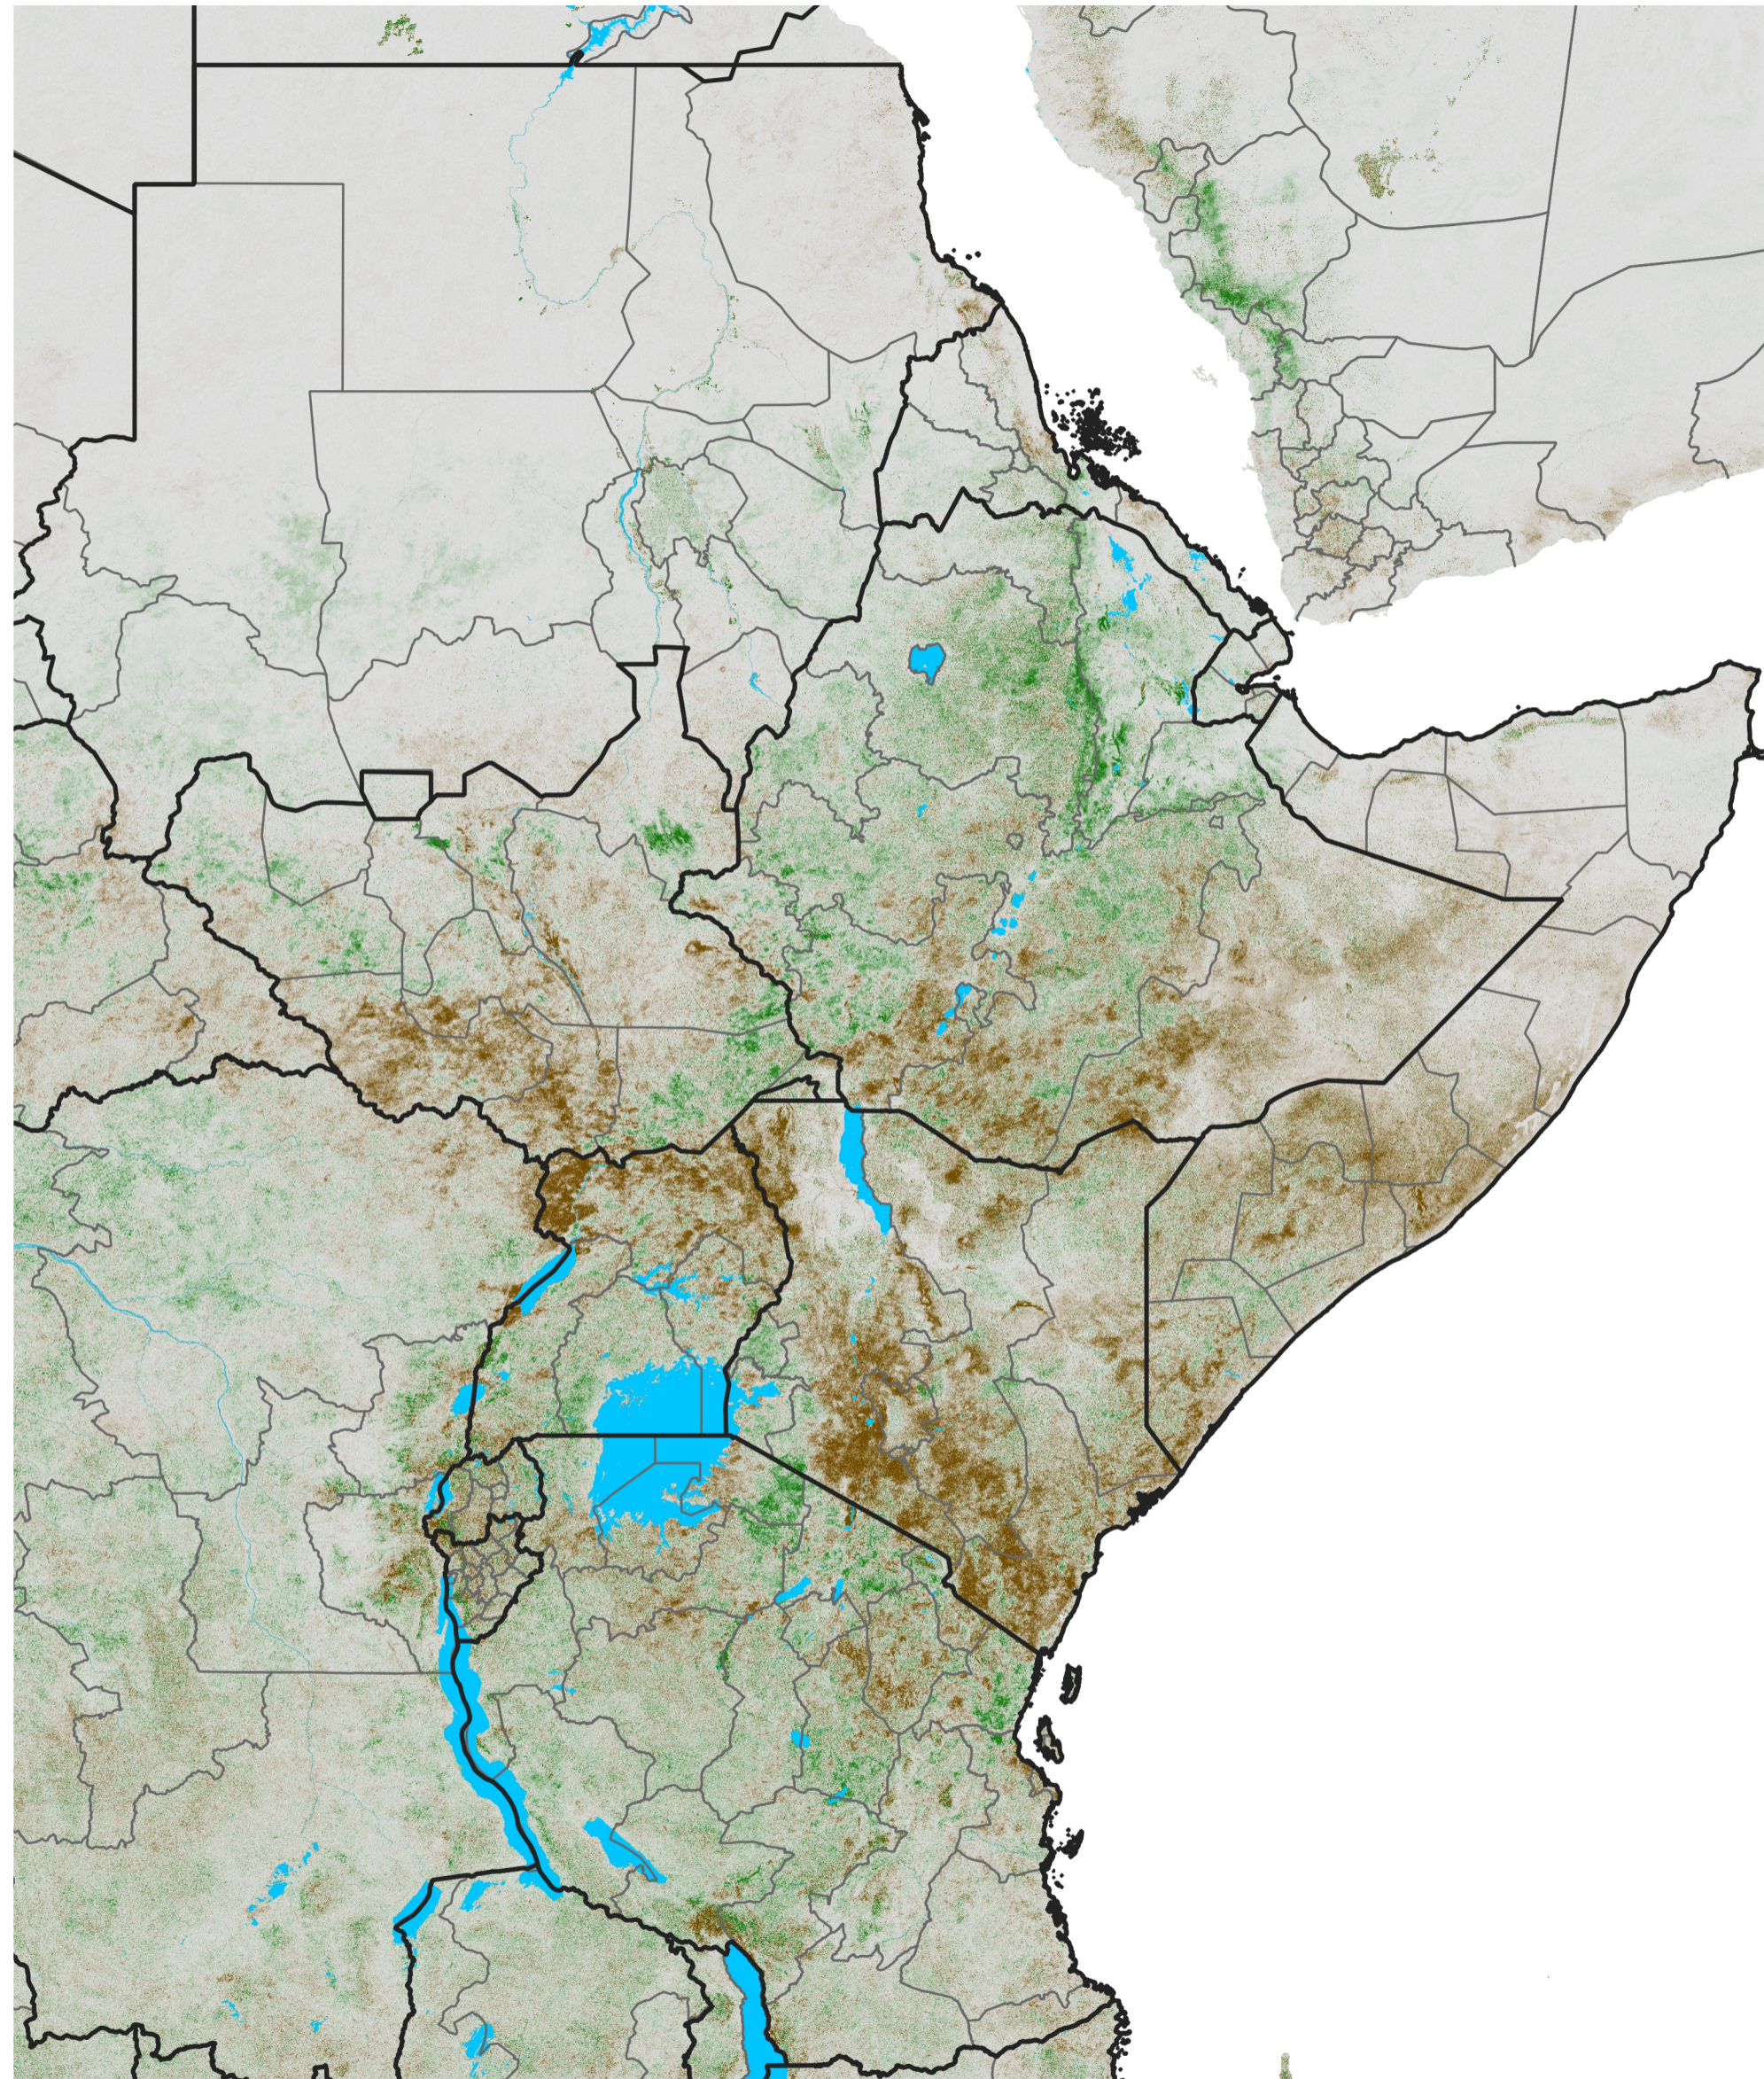

East Africa NDVI Difference

2017 minus 2016

Period 19 / Mar 26 - Apr 05, 2017

NDVI Difference

< -0.3 -0.2 -0.1 -0.05 0.05 0.1 0.2 >0.3

Negative

No Difference

Positive