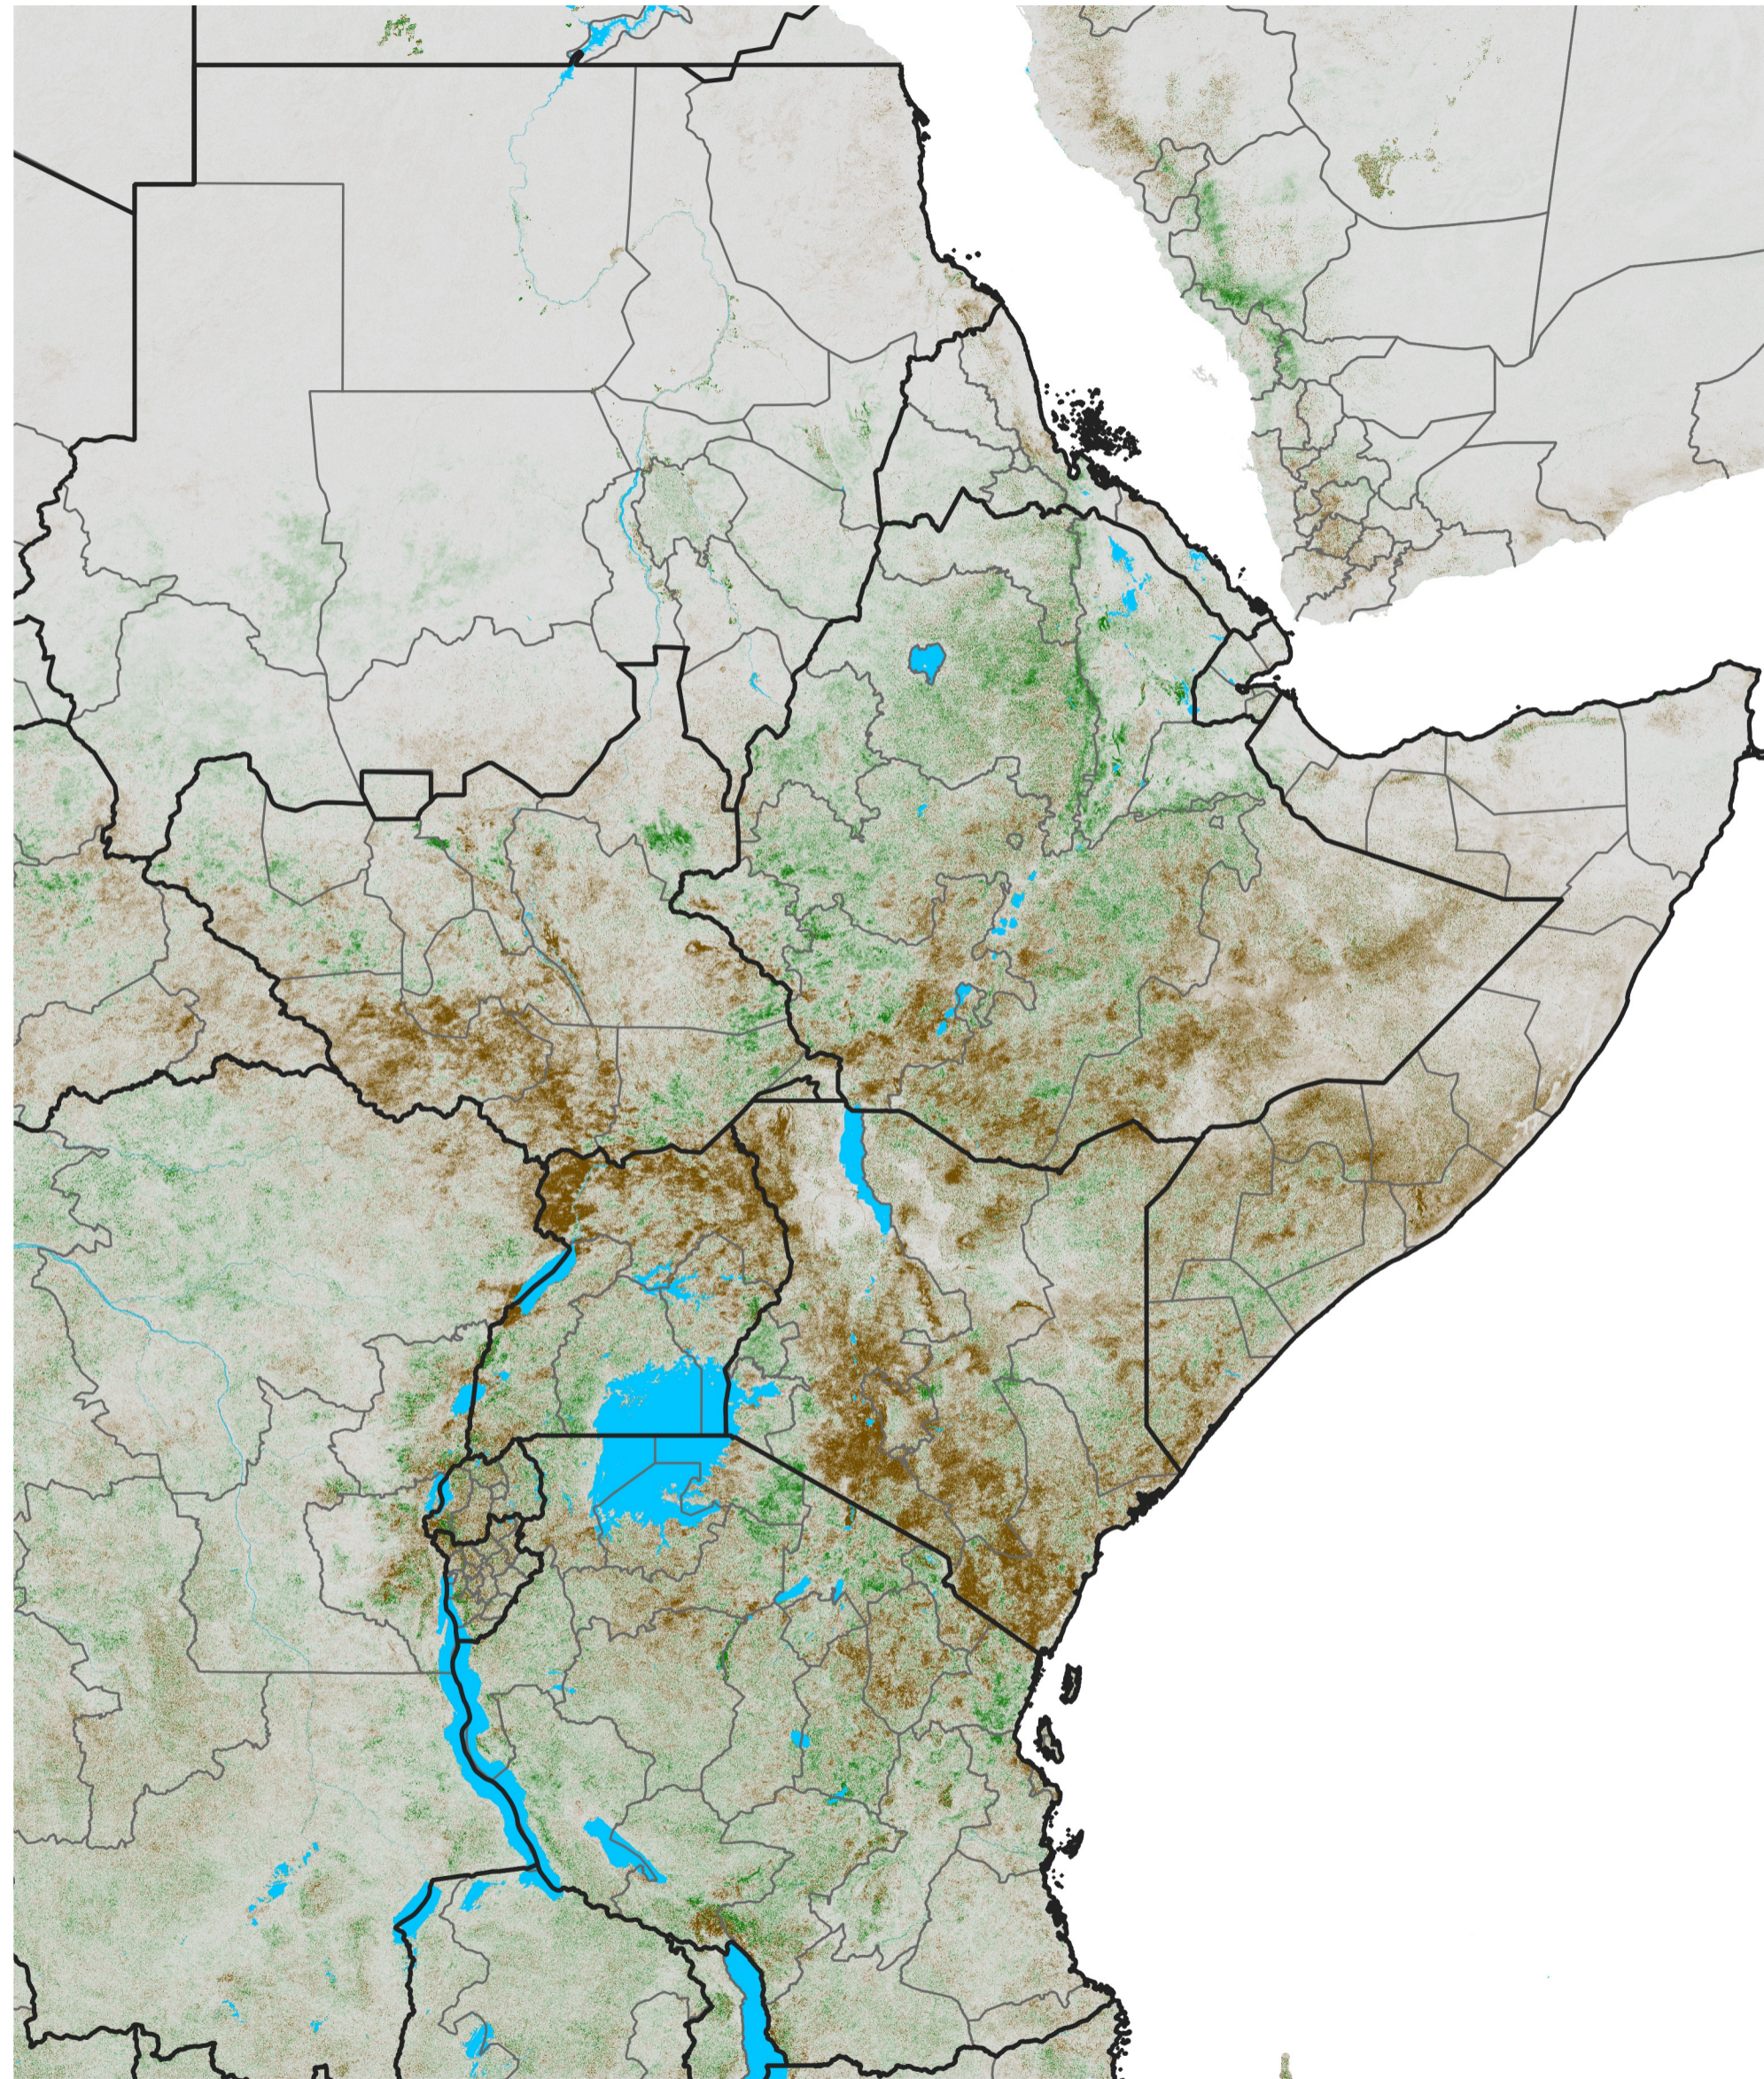

East Africa NDVI Difference

2017 minus 2016

Period 20 / Apr 01 - 10, 2017

NDVI Difference

< -0.3 -0.2 -0.1 -0.05 0.05 0.1 0.2 >0.3

Negative

No Difference

Positive