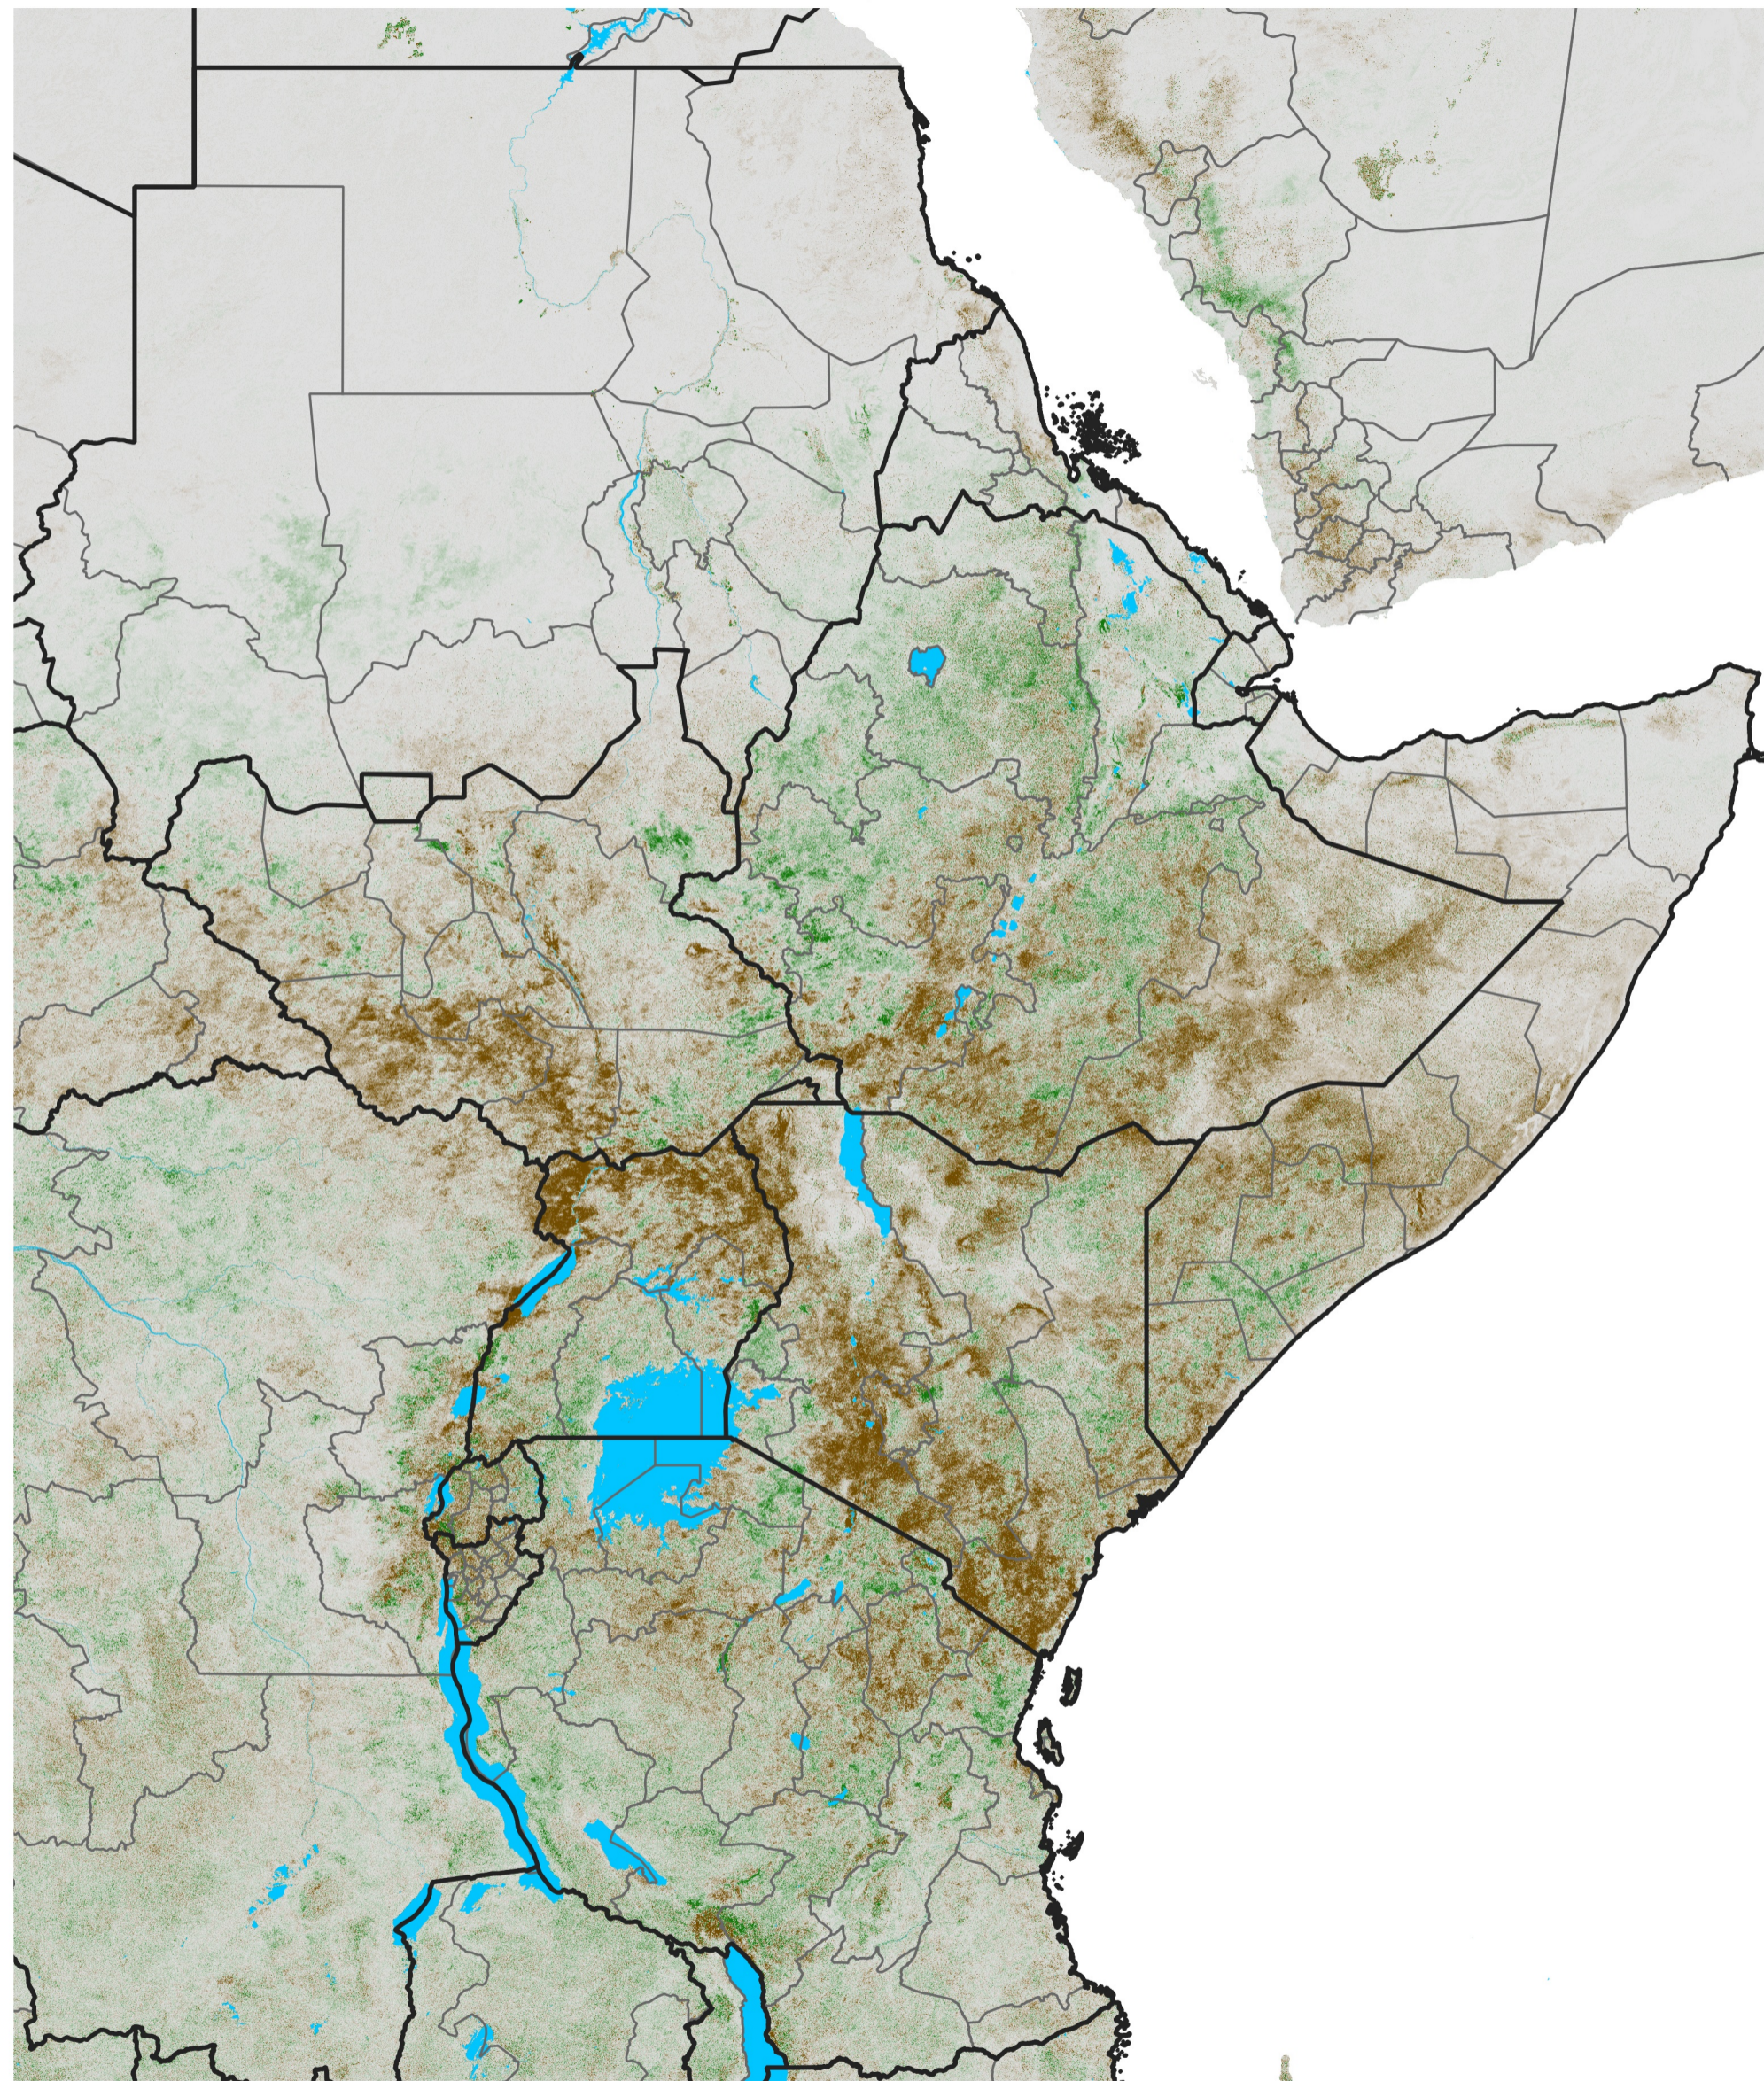

# East Africa NDVI Difference

2017 minus 2016

Period 21 / Apr 06 - 15, 2017

## NDVI Difference

< -0.3   -0.2   -0.1   -0.05   0.05   0.1   0.2   >0.3

Negative

No Difference

Positive