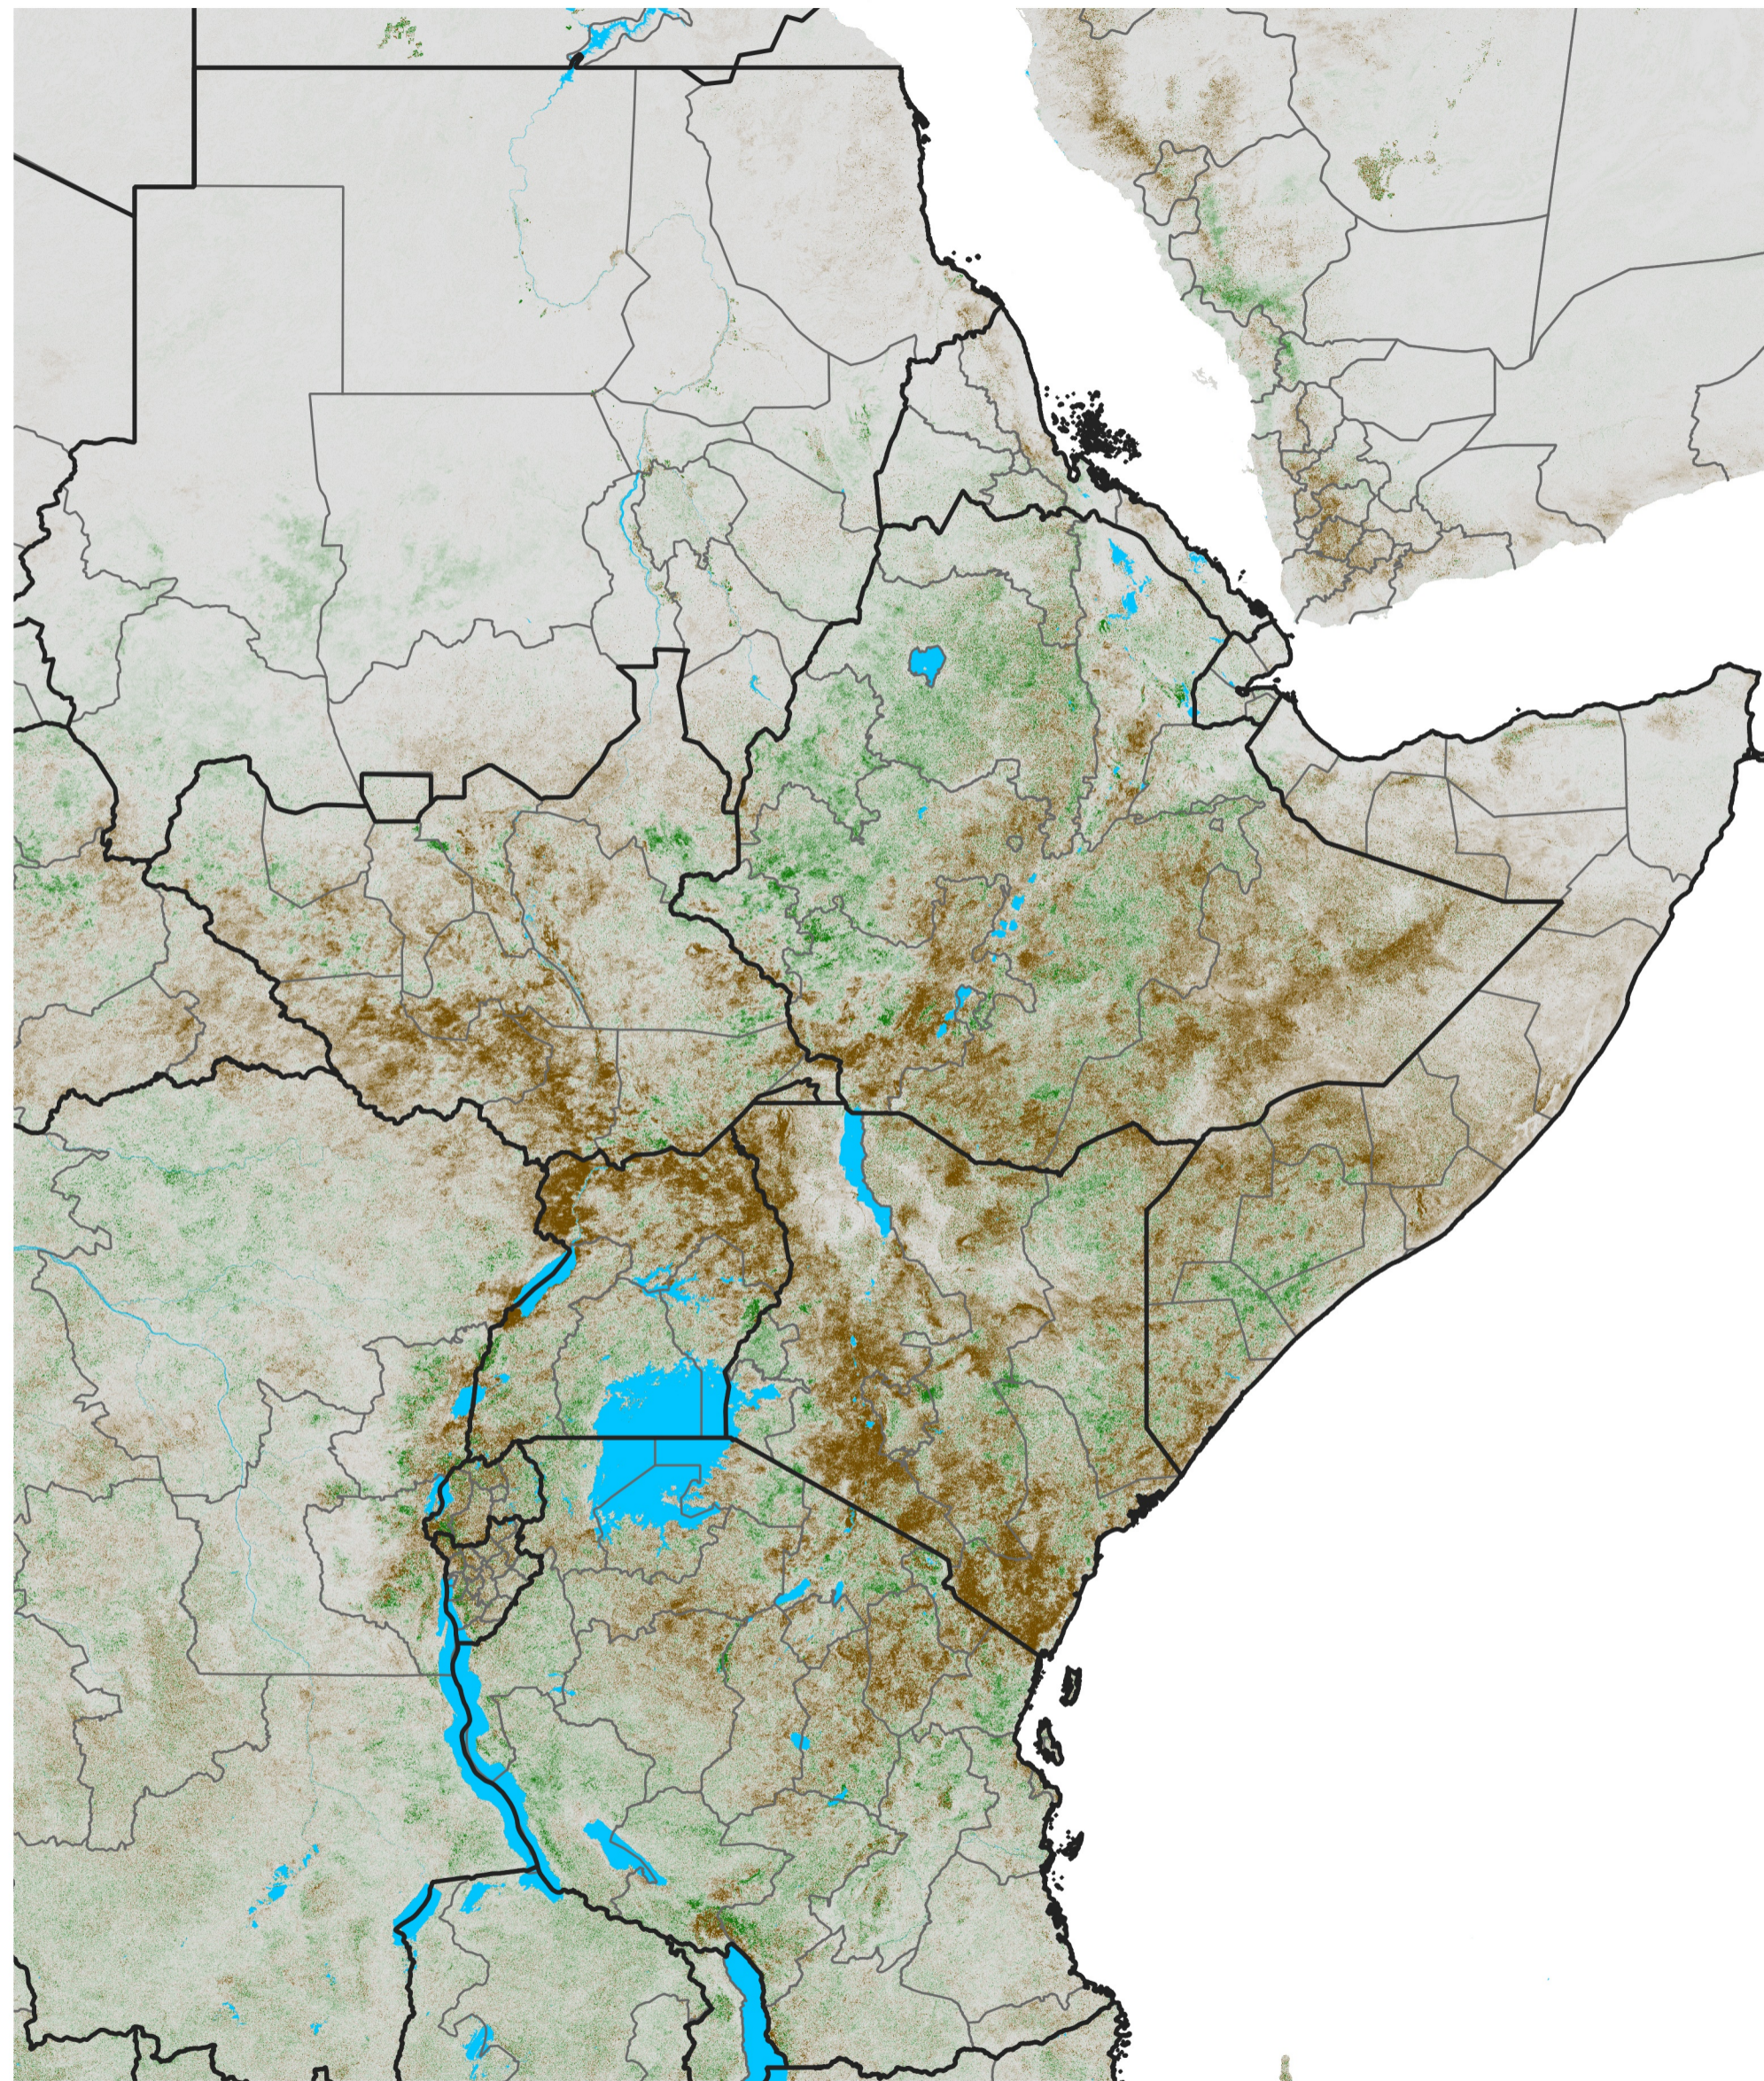

# East Africa NDVI Difference

2017 minus 2016

Period 22 / Apr 11 - 20, 2017

## NDVI Difference

< -0.3   -0.2   -0.1   -0.05   0.05   0.1   0.2   >0.3

Negative

No Difference

Positive