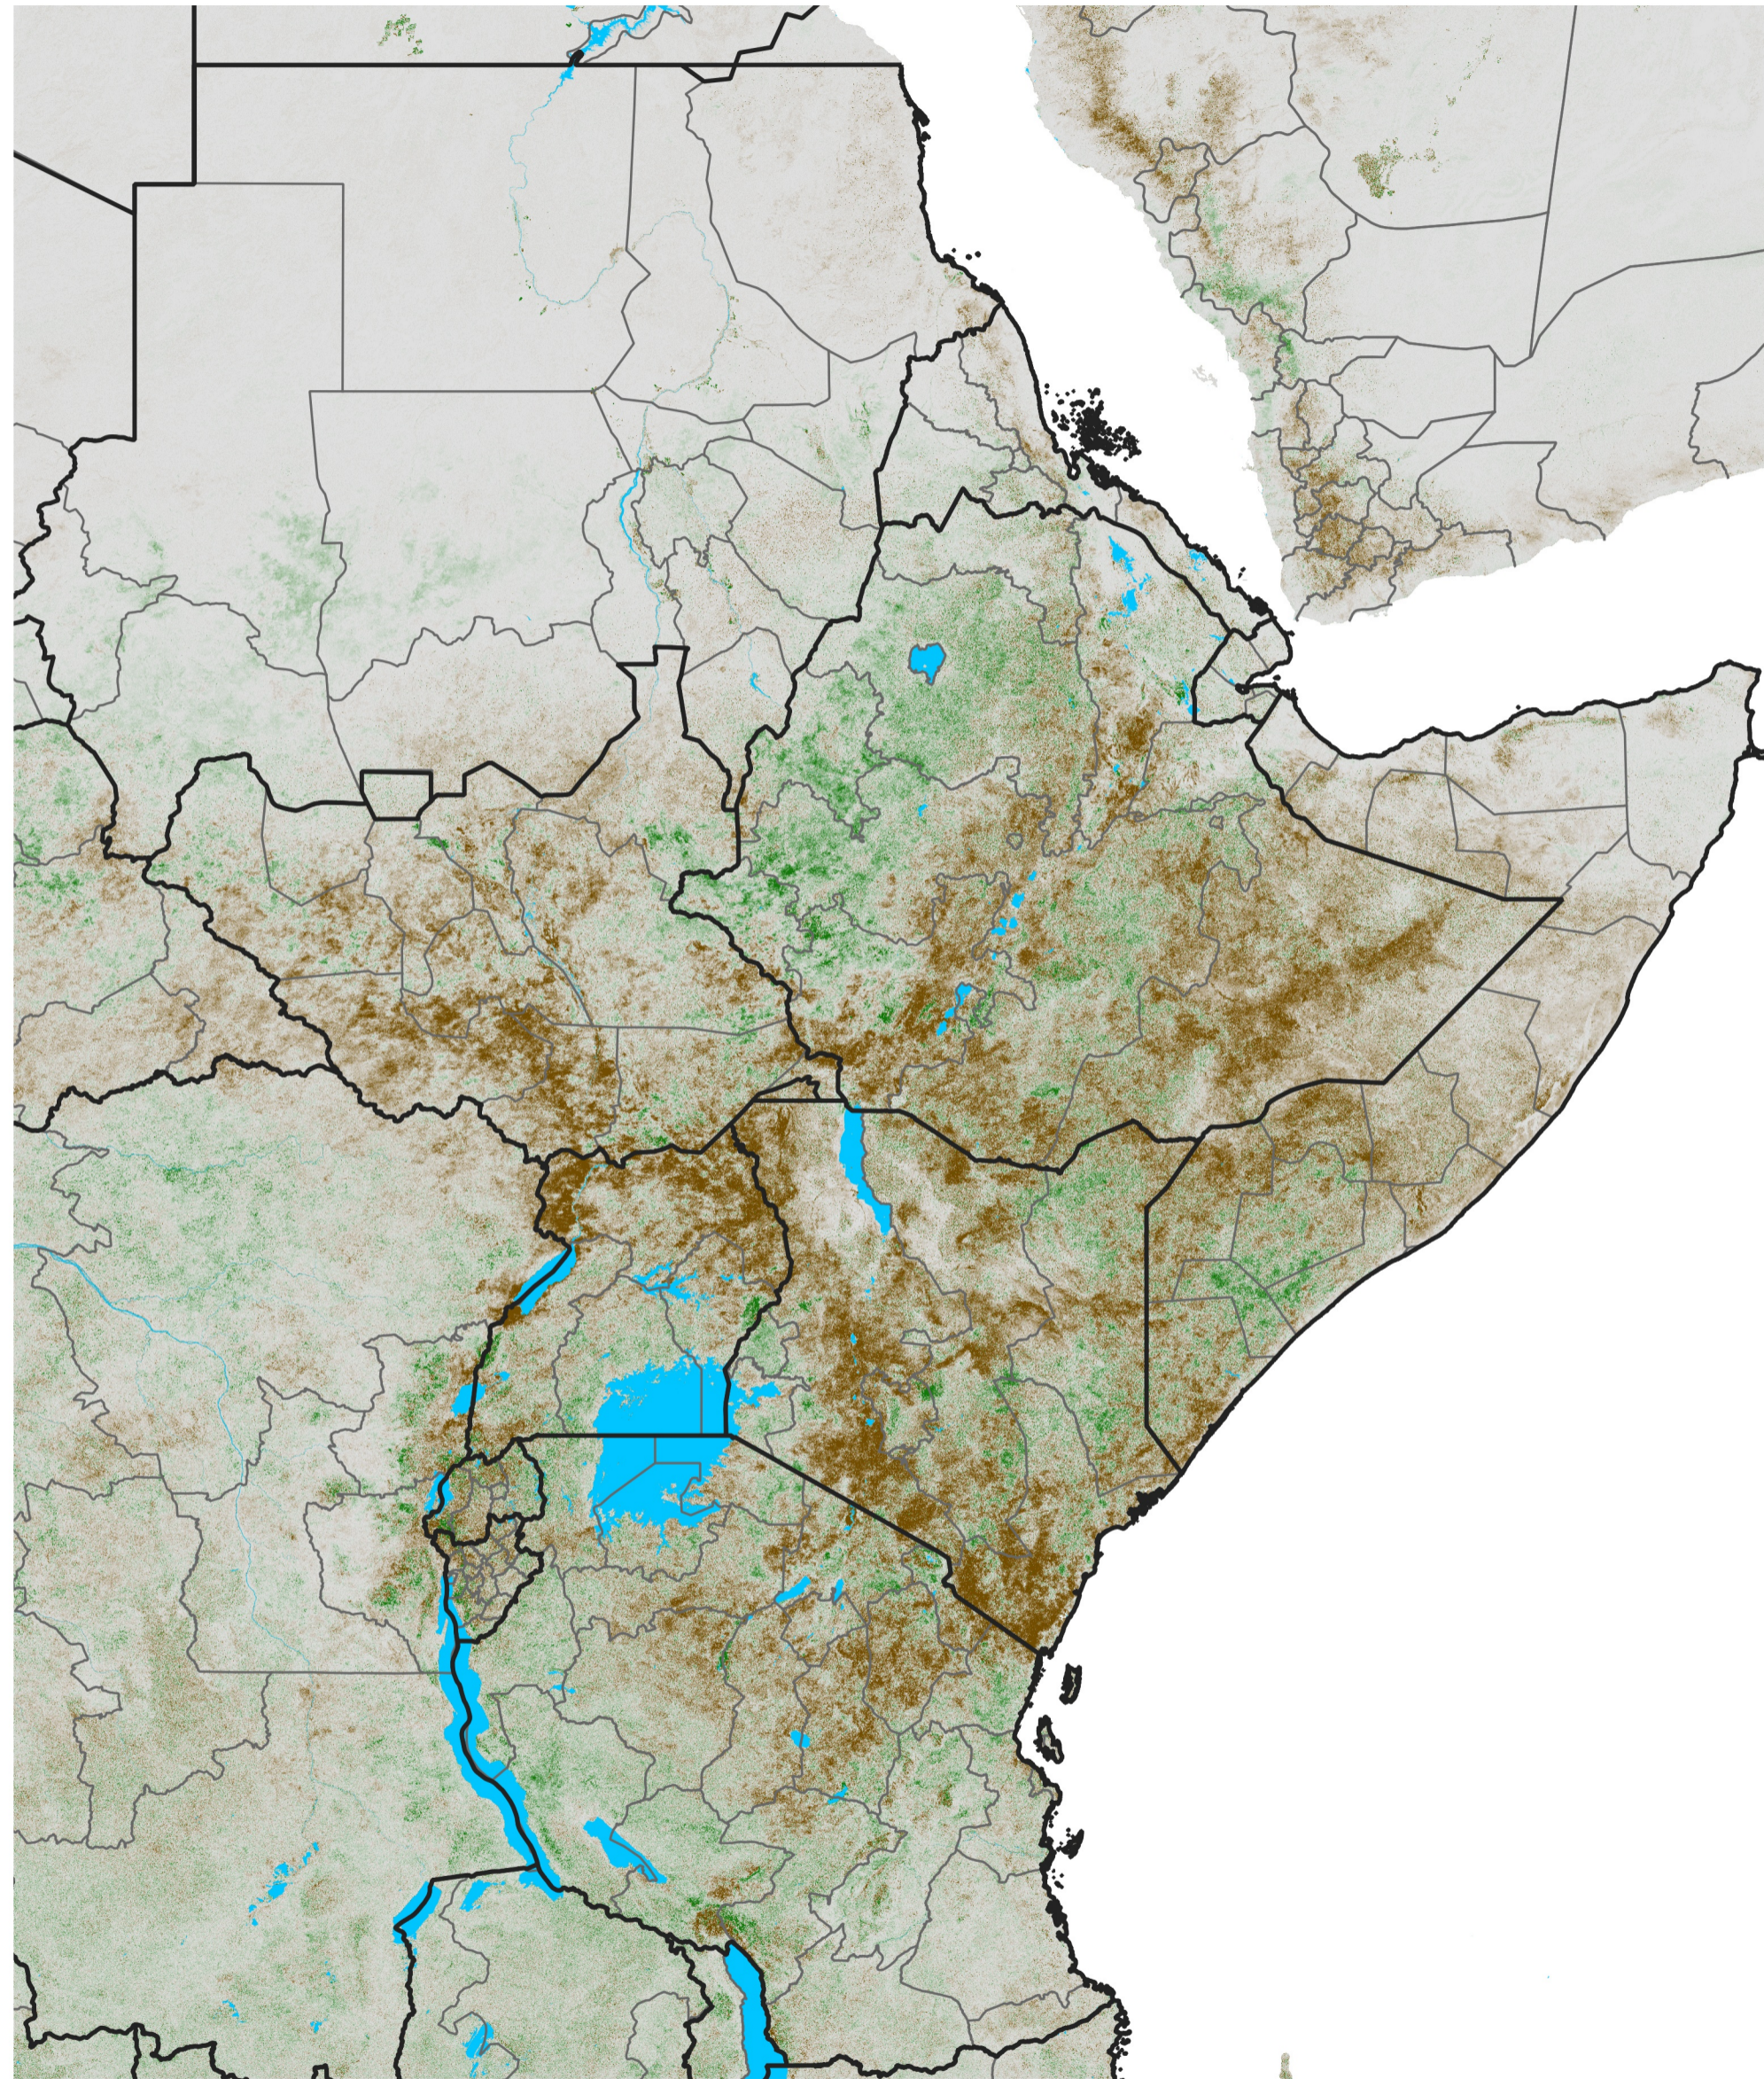

# East Africa NDVI Difference

2017 minus 2016

Period 23 / Apr 16 - 25, 2017

## NDVI Difference

< -0.3   -0.2   -0.1   -0.05   0.05   0.1   0.2   >0.3

Negative

No Difference

Positive