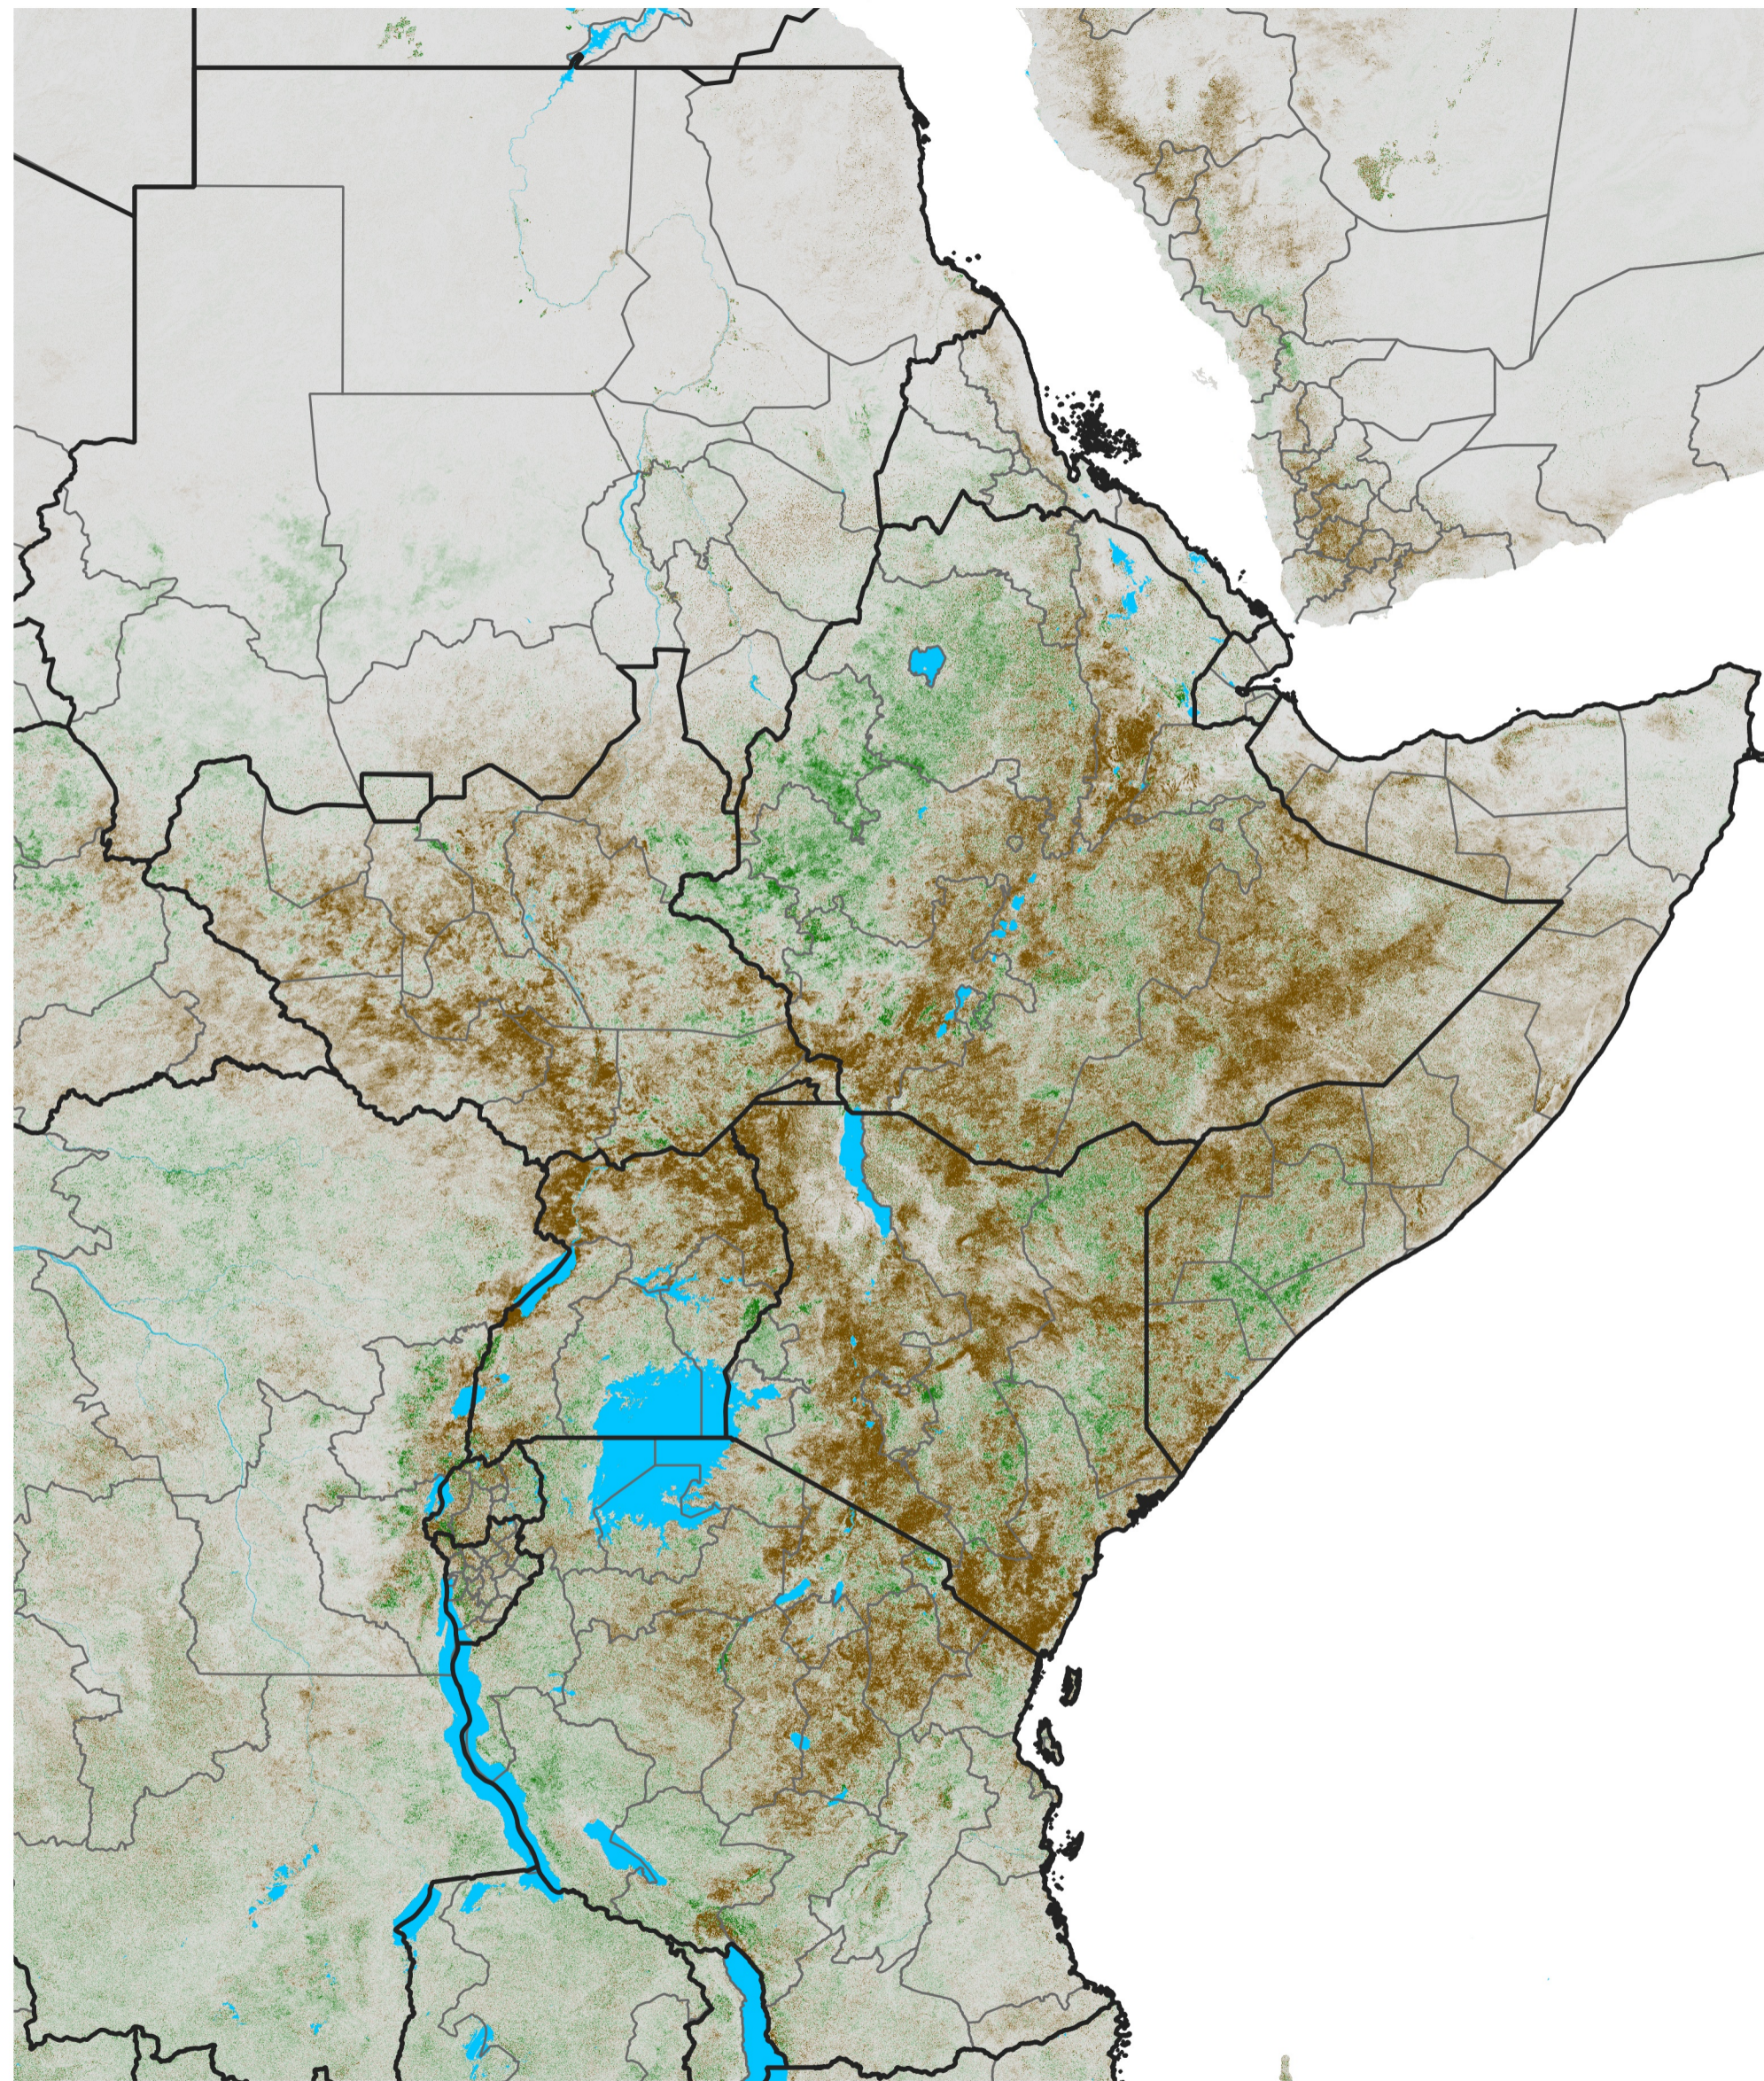

East Africa NDVI Difference

2017 minus 2016

Period 24 / Apr 21 - 30, 2017

NDVI Difference

< -0.3 -0.2 -0.1 -0.05 0.05 0.1 0.2 >0.3

Negative

No Difference

Positive