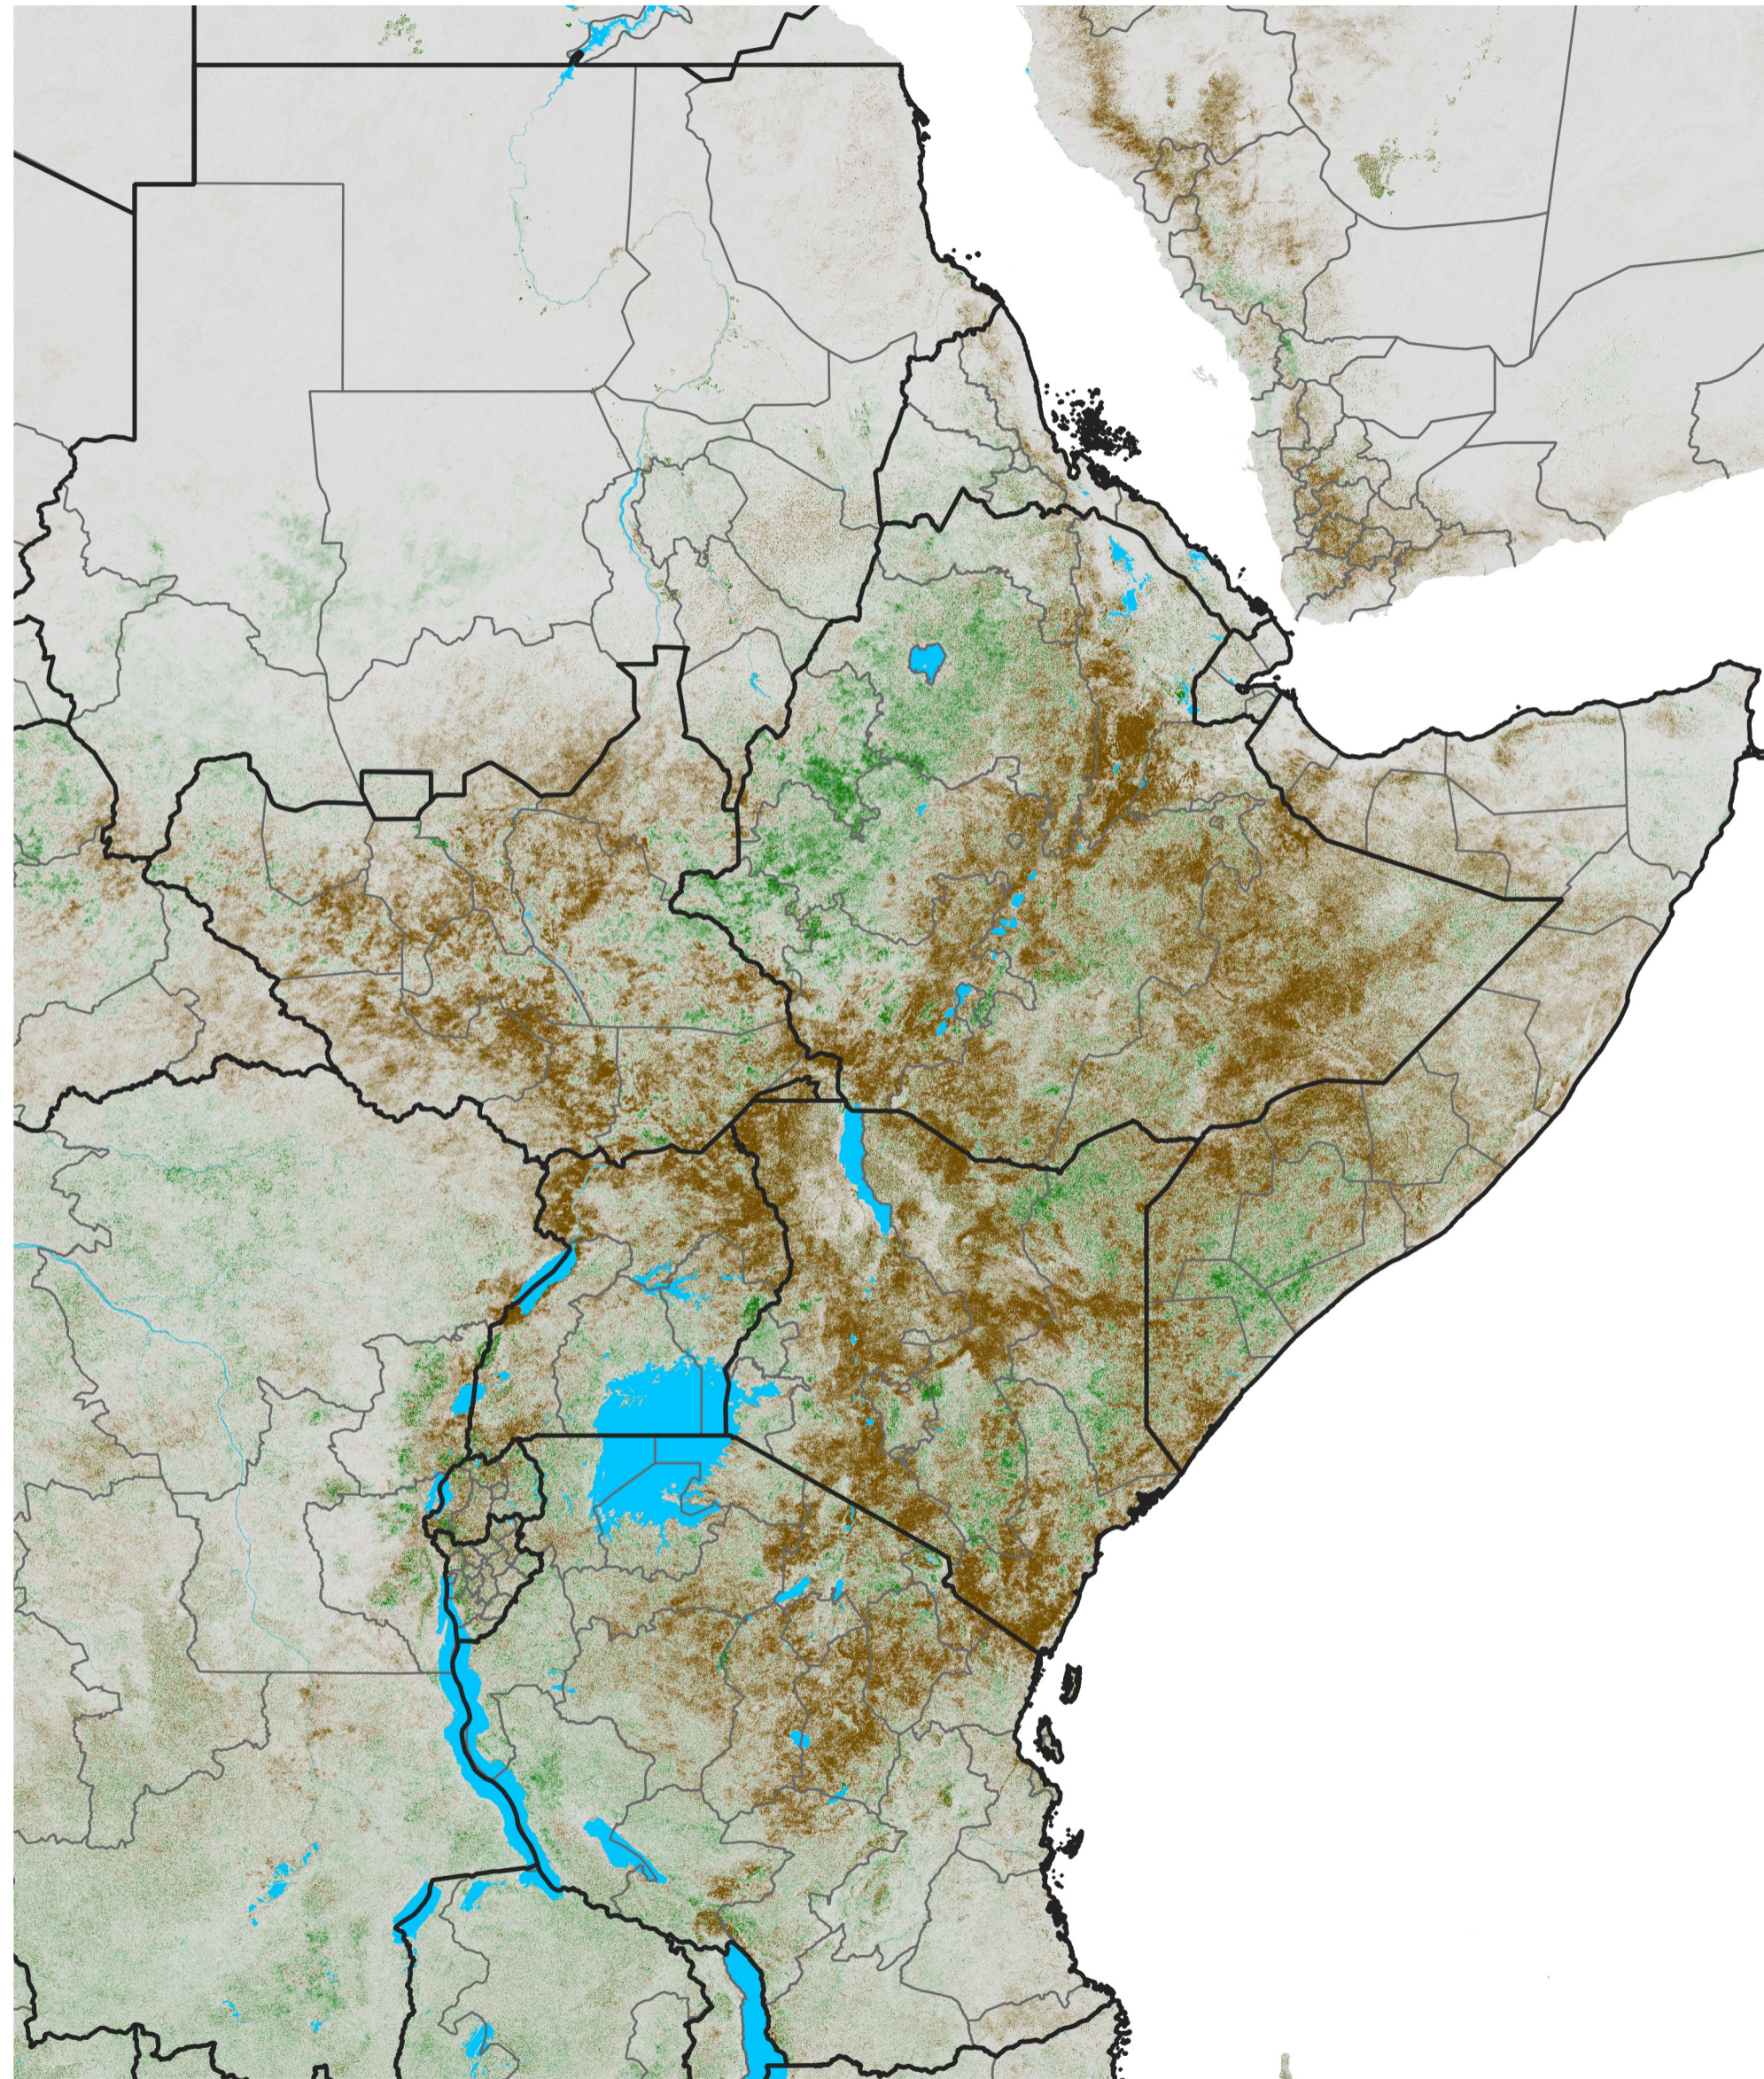

# East Africa NDVI Difference

2017 minus 2016

Period 25 / Apr 26 - May 05, 2017

## NDVI Difference

< -0.3   -0.2   -0.1   -0.05   0.05   0.1   0.2   >0.3

Negative

No Difference

Positive