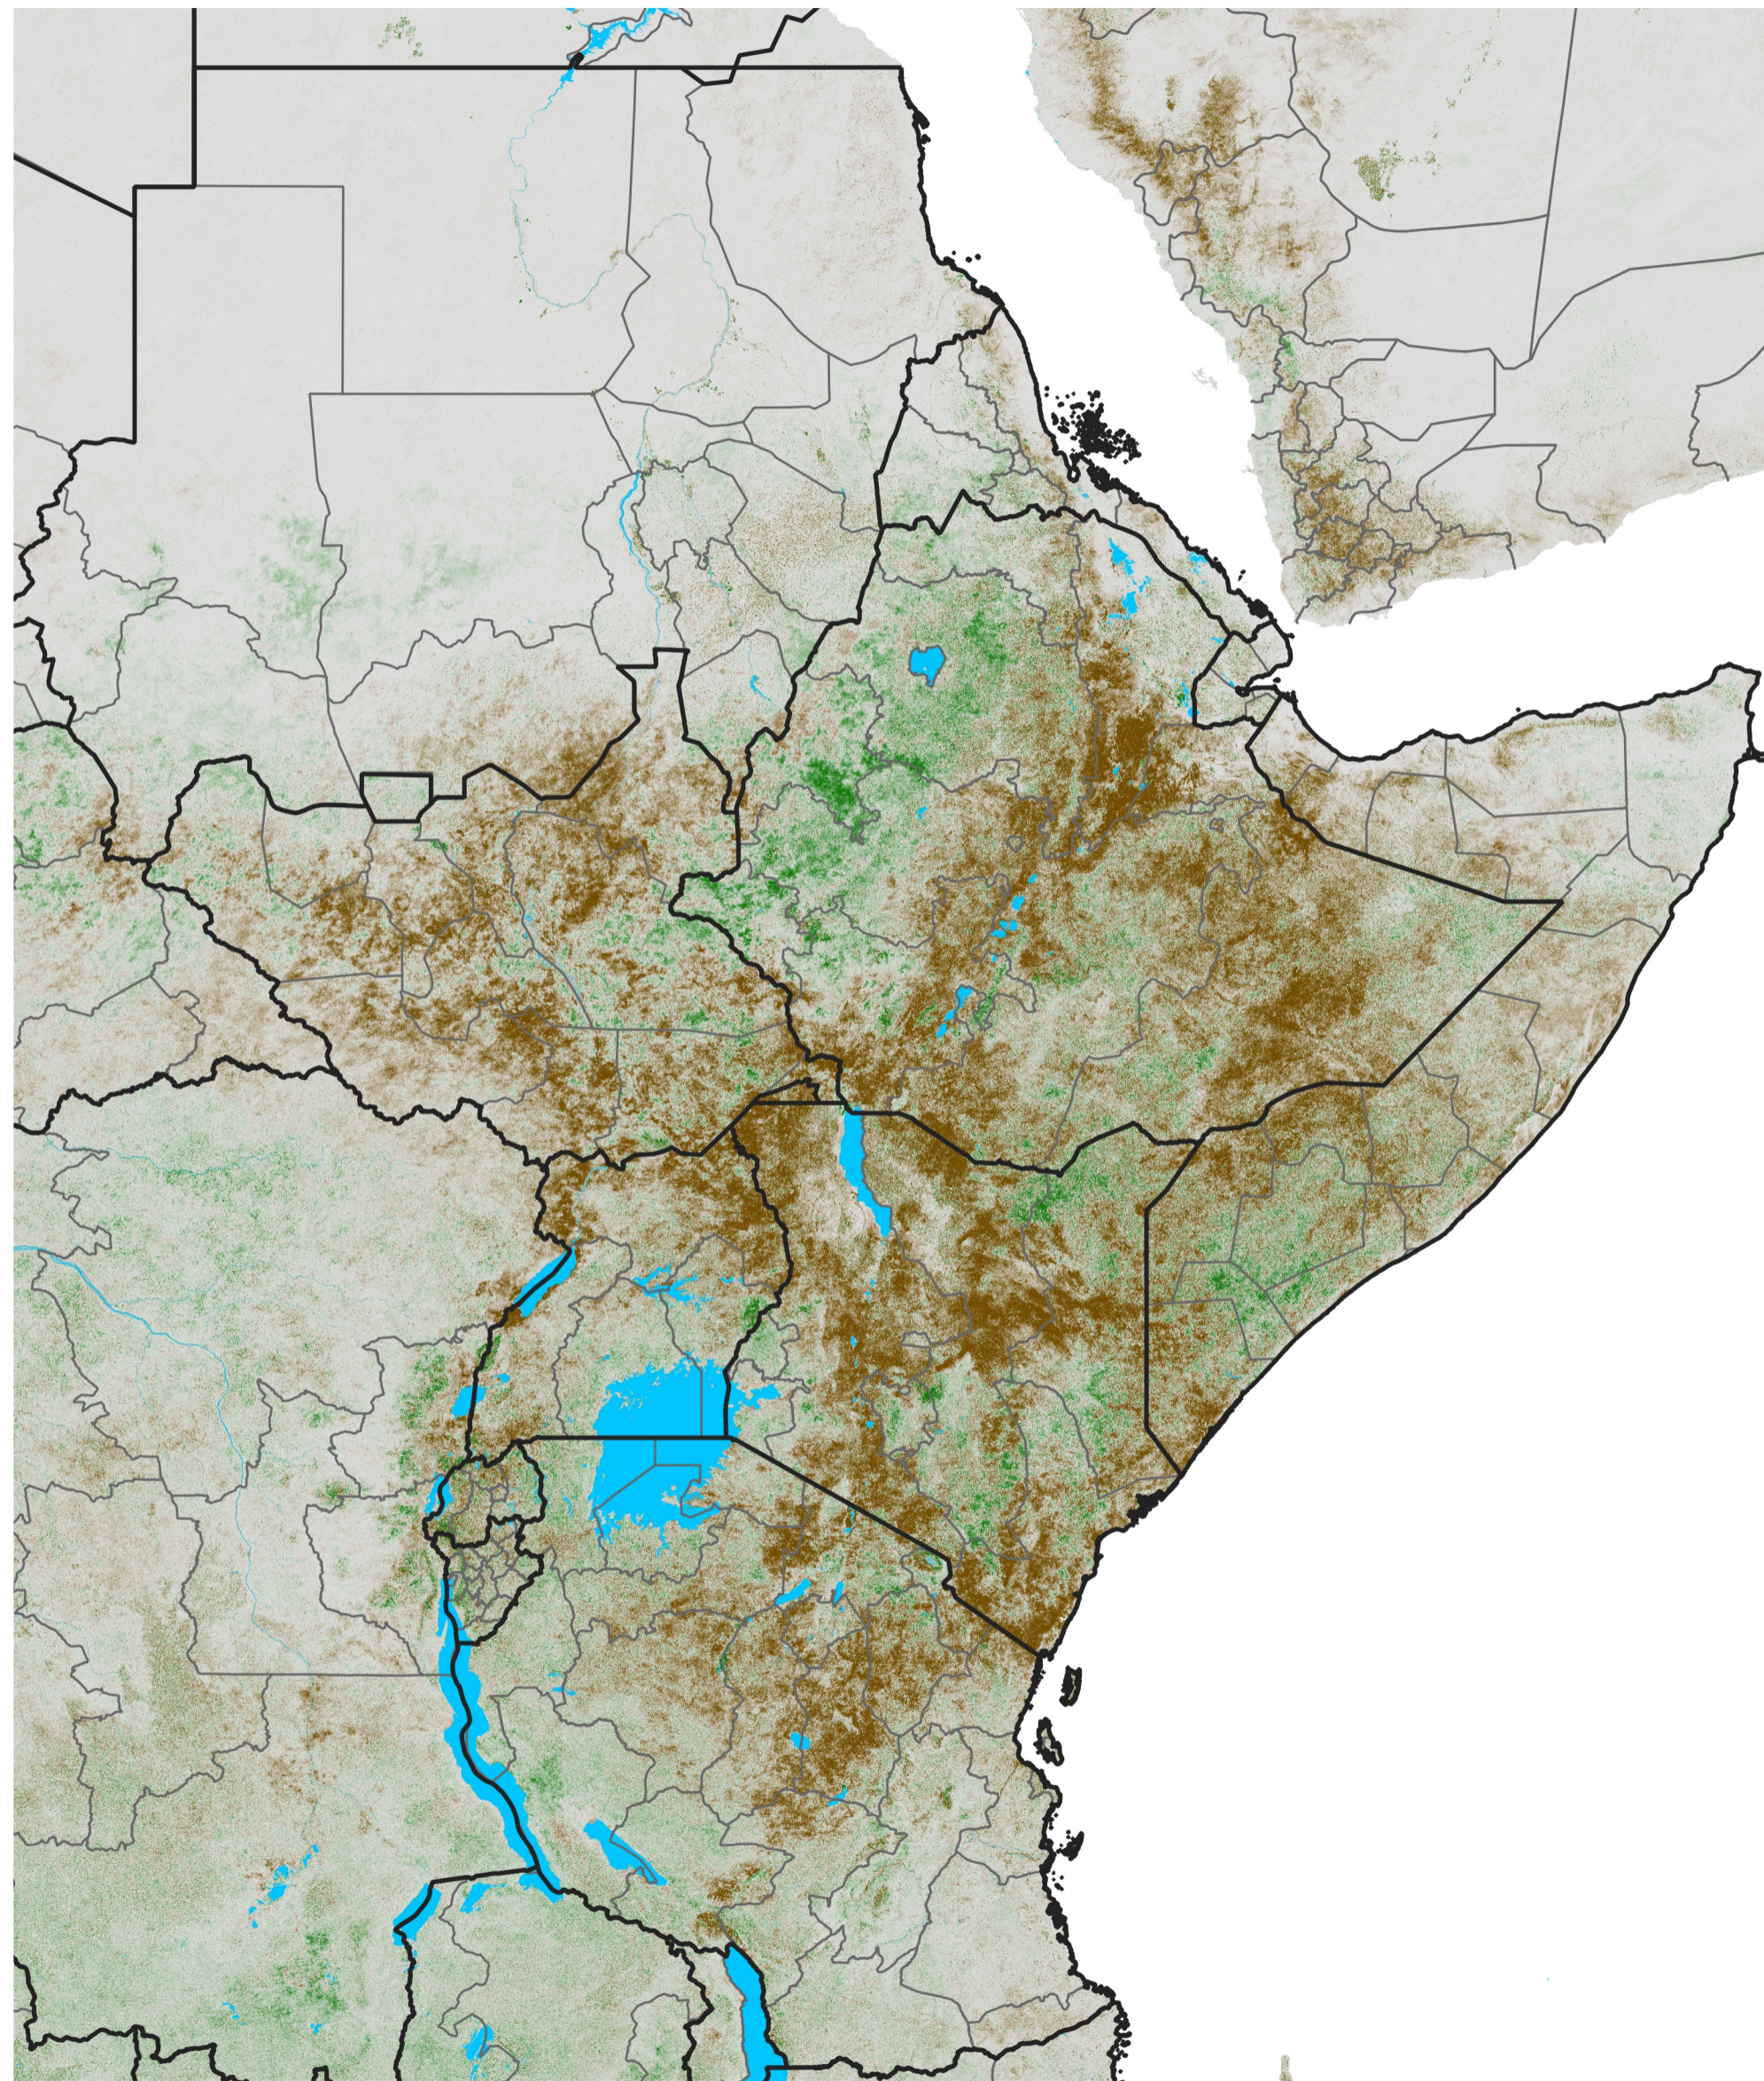

East Africa NDVI Difference

2017 minus 2016

Period 26 / May 01 - 10, 2017

NDVI Difference

< -0.3 -0.2 -0.1 -0.05 0.05 0.1 0.2 >0.3

Negative

No Difference

Positive