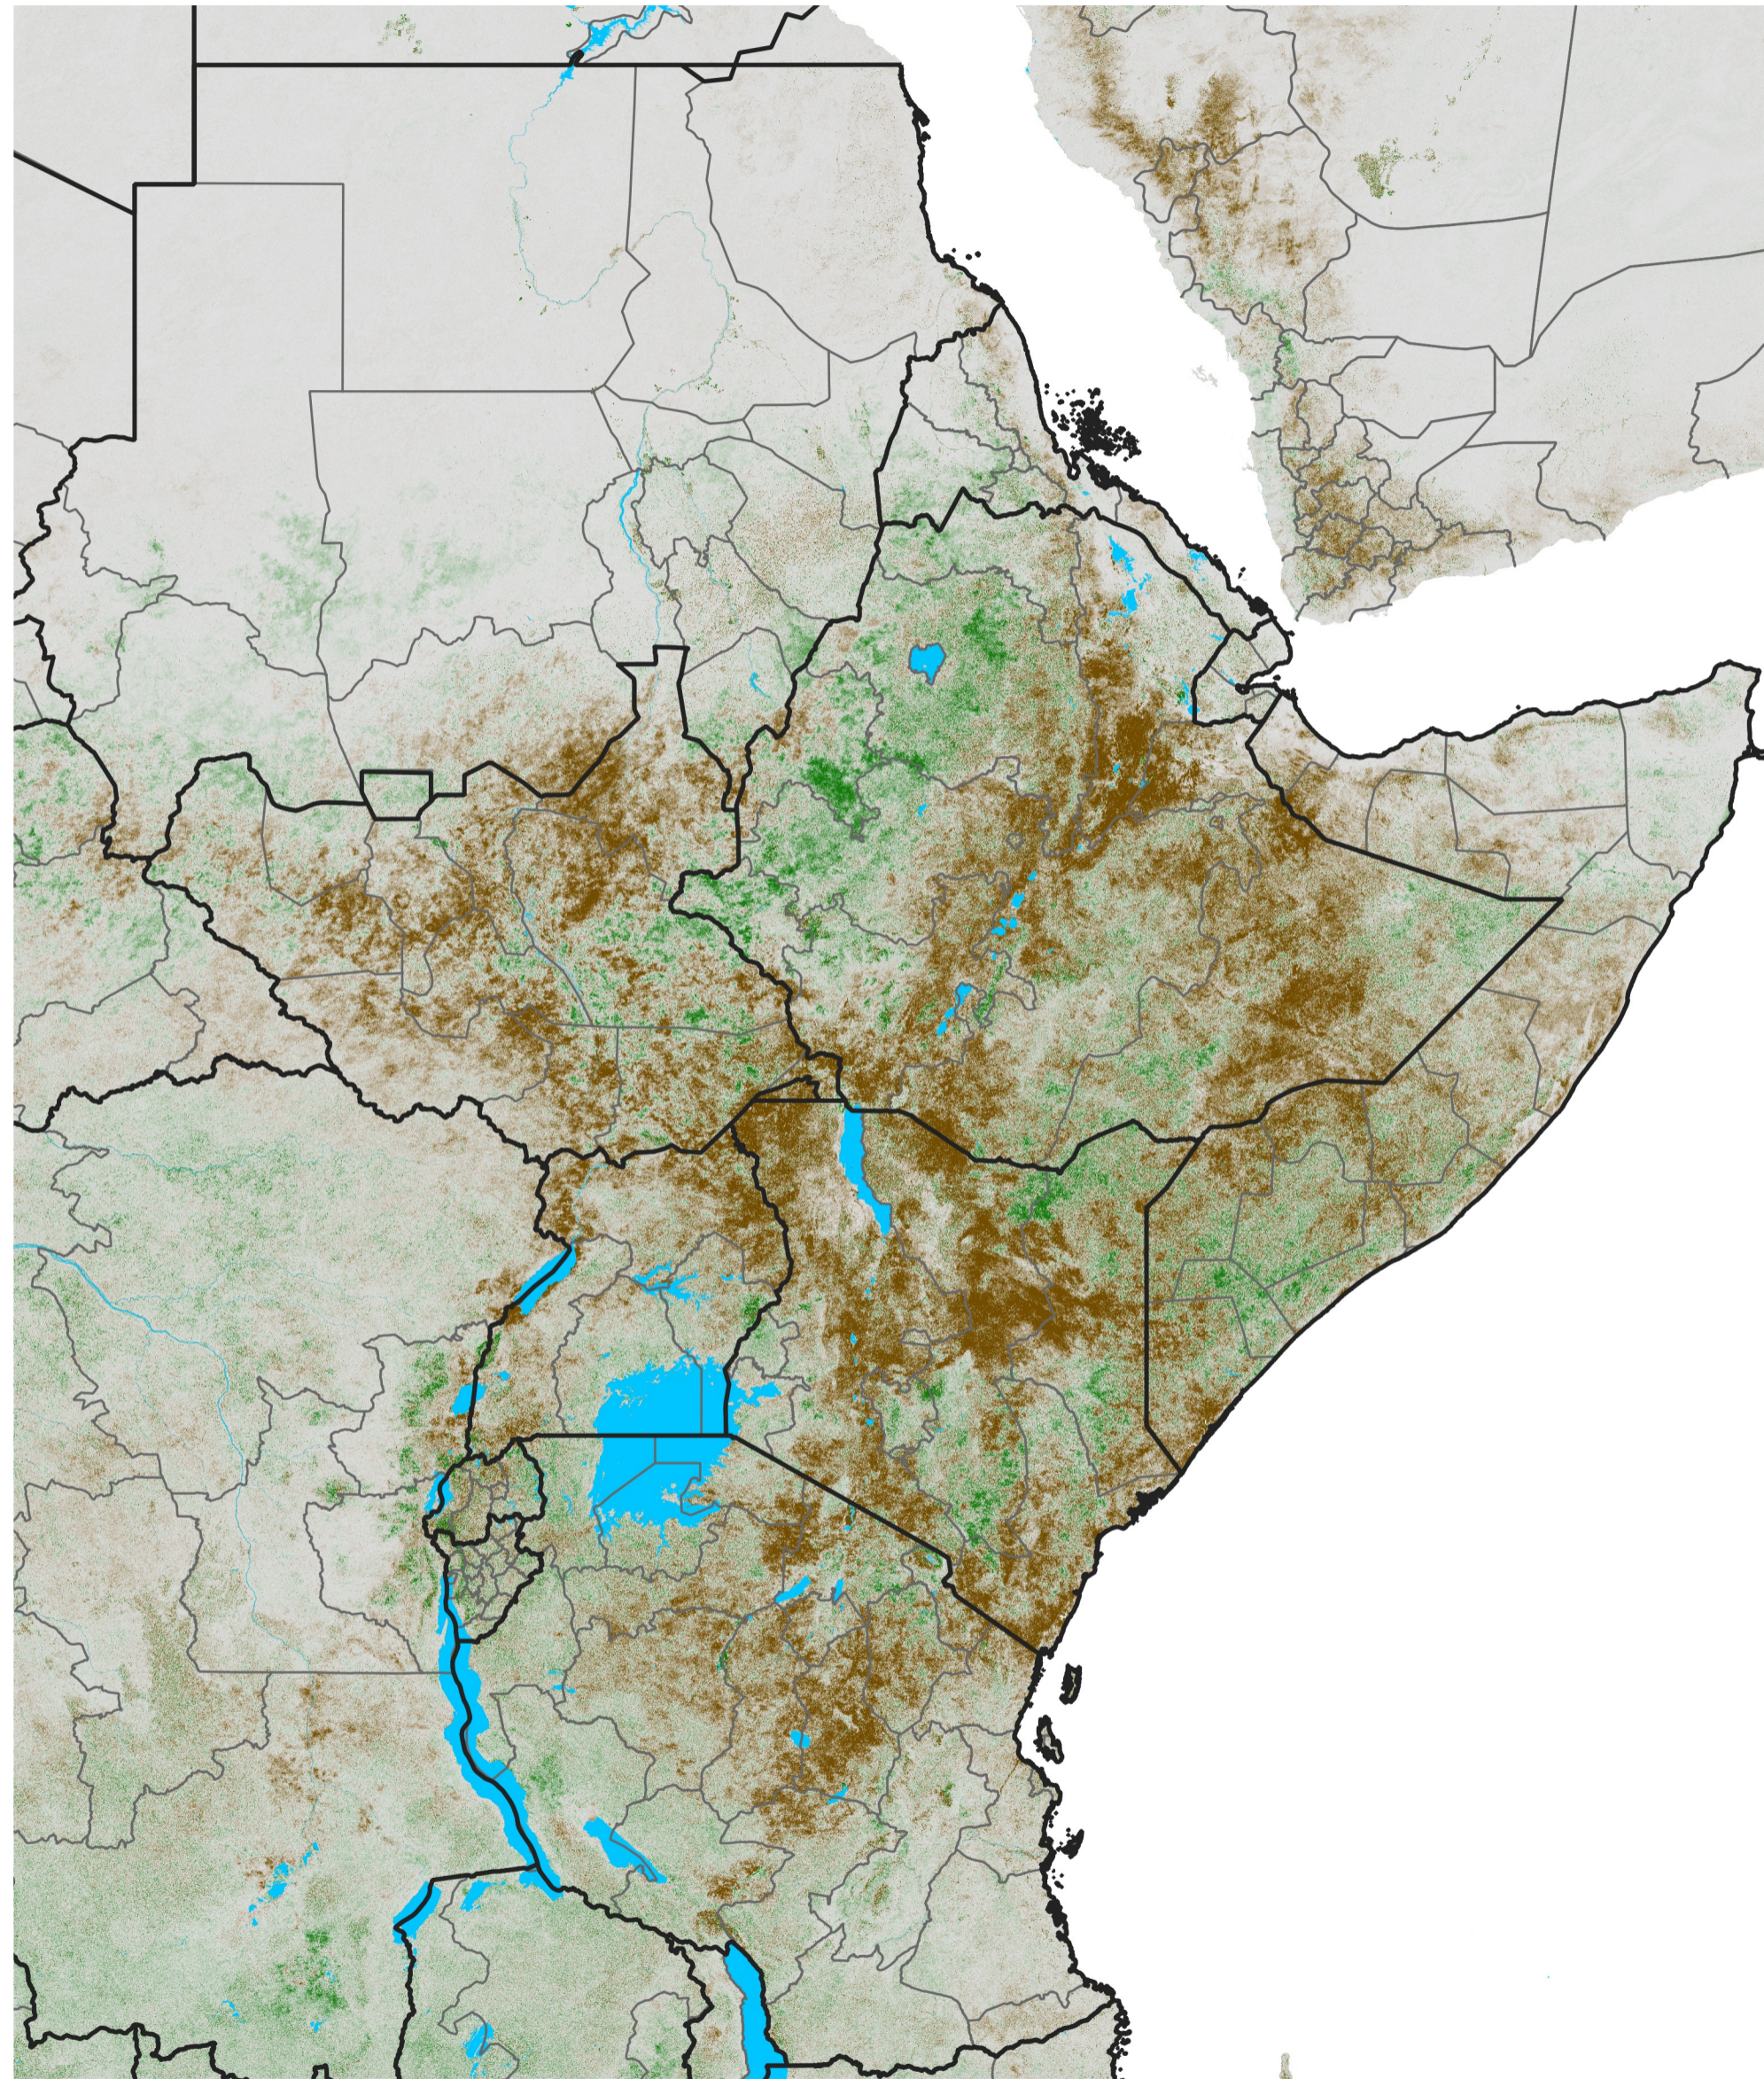

East Africa NDVI Difference

2017 minus 2016

Period 27 / May 06 - 15, 2017

NDVI Difference

< -0.3 -0.2 -0.1 -0.05 0.05 0.1 0.2 >0.3

Negative

No Difference

Positive